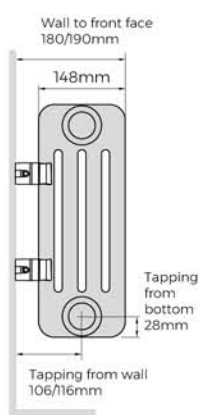

Delivery	<b>3-5 days</b>
----------	-----------------

Sections	Code	Height mm	Width mm	Wall To Face mm	Tapping From Wall mm	Centres mm	Heat Output $\Delta t 50^{\circ}\text{C}$		Dry Weight kg	Water Content ltrs
							Watts	BTUs		

Code	Item
<b>SLIP ON FEET: WHITE</b>	
FITZW-02	Fitzrovia White Foot 2 Column
FITZW-03	Fitzrovia White Foot 3 Column
FITZW-04	Fitzrovia White Foot 4 Column

Recommended feet:		
13-17 sections:	21-35 sections: (odd)	26-40 sections: (even)
<b>2</b>	<b>3</b>	<b>4</b>

3 column shown with Studio Angled TRV Valves and chrome pipe sleeves

White finish

4 column

Optional slip on feet

Slip on feet (adds 100mm to the height of the radiator)