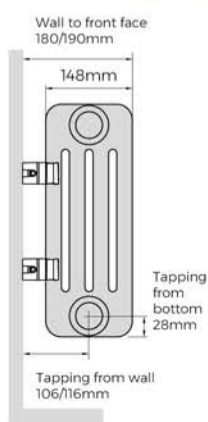

Operating up to (bar)	10
Guarantee (years)	5

Delivery	3-5 days
----------	-----------------

Sections	Code	Height mm	Width mm	Wall To Face mm	Tapping From Wall mm	Centres mm	Heat Output Δt 50°C		Dry Weight kg	Water Content ltrs
							Watts	BTUs		
4 COLUMN										
13	FAN-4-0600-13	600	622	180/190	106/116	622	1101	3757	23.92	15.60
17	FAN-4-0600-17	600	806	180/190	106/116	806	1440	4913	31.28	20.40
21	FAN-4-0600-21	600	990	180/190	106/116	990	1779	6070	38.64	25.20
26	FAN-4-0600-26	600	1220	180/190	106/116	1220	2202	7513	47.84	31.20

Code	Item
SLIP ON FEET: ANTHRACITE	
FITZA-02	Fitzrovia Anthracite Foot 2 Column
FITZA-03	Fitzrovia Anthracite Foot 3 Column
FITZA-04	Fitzrovia Anthracite Foot 4 Column

Recommended feet:		
13-17 sections:	21 sections:	26-30 sections:
2	3	4

RADIATORS

4 column shown with optional slip on feet and Chrome Studio TRV valves

Anthracite finish

4 column

Slip on feet (adds 100mm to the height of the radiator)