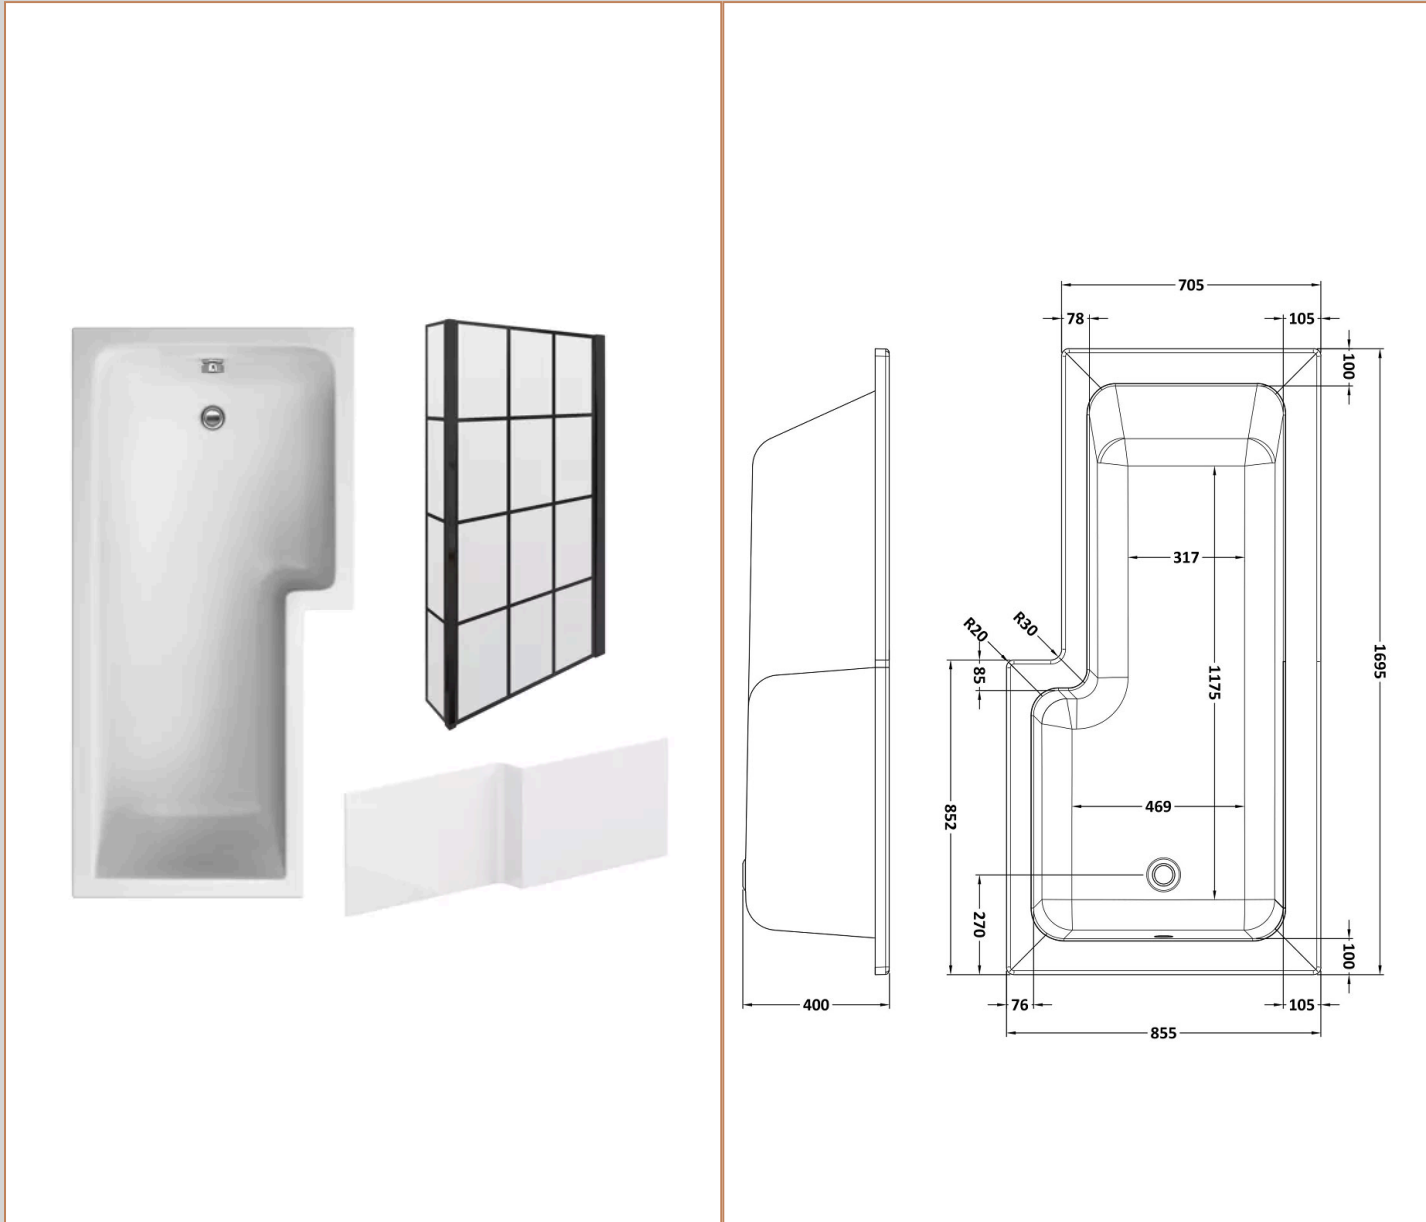

Sales Code:
BAZSS020

Barcode: 5056678409008

Brand: nuie

Description: nuie 1700 x 850mm White L-Shaped Right Hand Shower Bath, Bath Screen, Side Panel And Leg Set

Product Dimensions

Product	390 x 850 x 1700mm (H x W x L)
Nett Weight	0.01 kg
Packaged Weight	0.01 kg

Product Details

Volume	235 Litre
Country of Origin	Turkey
Product Material	Acrylic,Aluminium
Colour/Finish	White
Style	Contemporary
Adjustment Max	795
Adjustment Min	780
Bath Panel Included	Yes
Displaced Capacity	165 Litre
Embossed	No
Frame Finish	Matt Black
Glass Thickness	6 mm
Includes Grips	No
Leg Set Included	Yes
Legs Included	Yes
No. Of Tapholes	No Tapholes
Overflow Included	Yes
Tap Included	No
Waste Included	No

Sales Code: WBS300

Barcode: 5055369083596

Brand: nuie

Description: nuie 1700mm L-Shaped Acrylic Shower Bath Front Panel

Product Dimensions

Product	500 x 1700 x 150mm (H x W x D)
Packaged	555 x 1015 x 47mm (H x W x D)
Nett Weight	3.4 kg
Packaged Weight	3.4 kg

Product Details

Country of Origin	Turkey
Product Material	Acrylic
Colour/Finish	European White
Style	Contemporary
Fixings Included	No
Bath Panel Shape	Square
Bath Panel Type	Front Panel

Sales Code: NSBS7BF