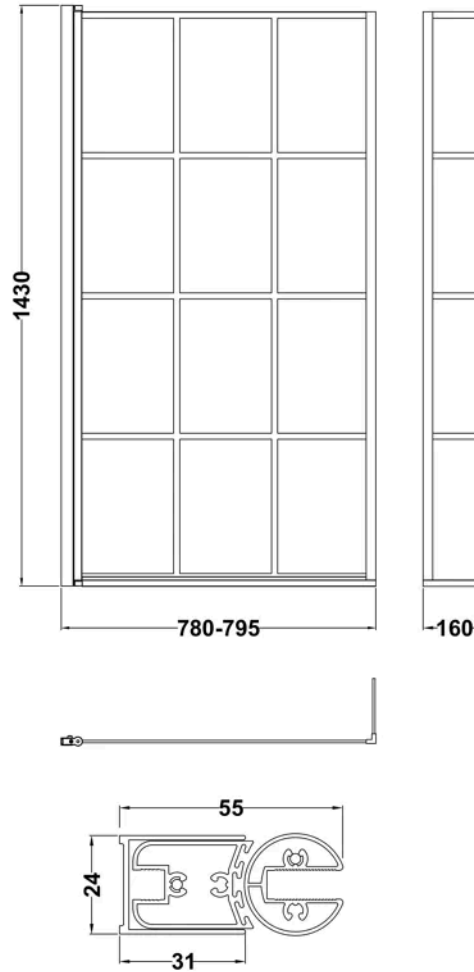

Sales Code:
BAZSS020

Barcode: 5056678409008

Brand: nuie

Description: nuie 1700 x 850mm White L-Shaped Right Hand Shower Bath, Bath Screen, Side Panel And Leg Set

Product Dimensions

Product	390 x 850 x 1700mm (H x W x L)
Nett Weight	0.01 kg
Packaged Weight	0.01 kg

Product Details

Volume	235 Litre
Country of Origin	Turkey
Product Material	Acrylic,Aluminium
Colour/Finish	White
Style	Contemporary
Adjustment Max	795
Adjustment Min	780
Bath Panel Included	Yes
Displaced Capacity	165 Litre
Embossed	No
Frame Finish	Matt Black
Glass Thickness	6 mm
Includes Grips	No
Leg Set Included	Yes
Legs Included	Yes
No. Of Tapholes	No Tapholes
Overflow Included	Yes
Tap Included	No
Waste Included	No

Sales Code: WBS300

Barcode: 5055369083596

Brand: nuie

Description: nuie 1700mm L-Shaped Acrylic Shower Bath Front Panel

Product Dimensions

Product	500 x 1700 x 150mm (H x W x D)
Packaged	555 x 1015 x 47mm (H x W x D)
Nett Weight	3.4 kg
Packaged Weight	3.4 kg

Barcode: 5056211897811

Brand: nuie

Description: nuie 800mm Framed Matt Black Bath Screen

Product Dimensions

Product	1430 x 795 x 150mm (H x W x D)
Packaged	55 x 840 x 1460mm (H x W x D)
Nett Weight	18.2 kg
Packaged Weight	18.7 kg