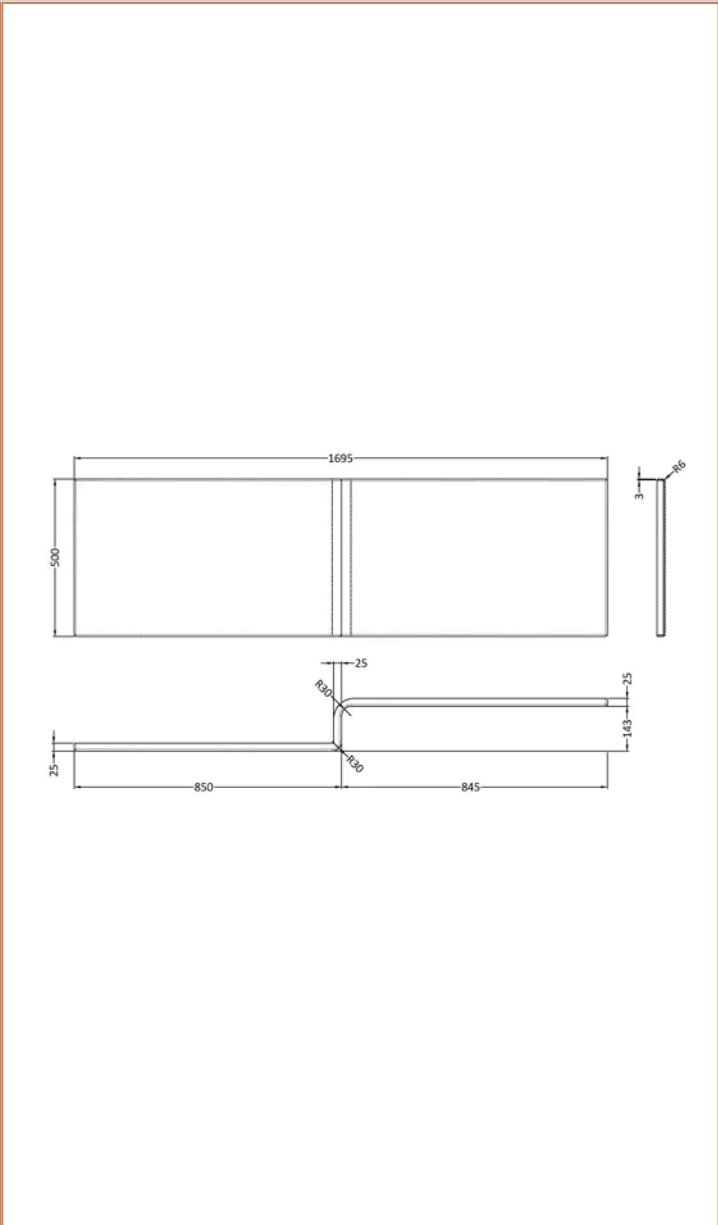

Sales Code:
BAZSS020

Barcode: 5056678409008

Brand: nuie

Description: nuie 1700 x 850mm White L-Shaped Right Hand Shower Bath, Bath Screen, Side Panel And Leg Set

Product Dimensions

Product	390 x 850 x 1700mm (H x W x L)
Nett Weight	0.01 kg
Packaged Weight	0.01 kg

Product Details

Volume	235 Litre
Country of Origin	Turkey
Product Material	Acrylic,Aluminium
Colour/Finish	White
Style	Contemporary
Adjustment Max	795
Adjustment Min	780
Bath Panel Included	Yes
Displaced Capacity	165 Litre
Embossed	No
Frame Finish	Matt Black
Glass Thickness	6 mm
Includes Grips	No
Leg Set Included	Yes
Legs Included	Yes
No. Of Tapholes	No Tapholes
Overflow Included	Yes
Tap Included	No
Waste Included	No

Sales Code: WBS300

Barcode: 5055369083596

Brand: nuie

Description: nuie 1700mm L-Shaped Acrylic Shower Bath Front Panel

Product Dimensions

Product	500 x 1700 x 150mm (H x W x D)
Packaged	555 x 1015 x 47mm (H x W x D)
Nett Weight	3.4 kg
Packaged Weight	3.4 kg

Barcode: 5056211897811

Brand: nuie

Description: nuie 800mm Framed Matt Black Bath Screen

Product Dimensions

Product	1430 x 795 x 150mm (H x W x D)
Packaged	55 x 840 x 1460mm (H x W x D)
Nett Weight	18.2 kg
Packaged Weight	18.7 kg