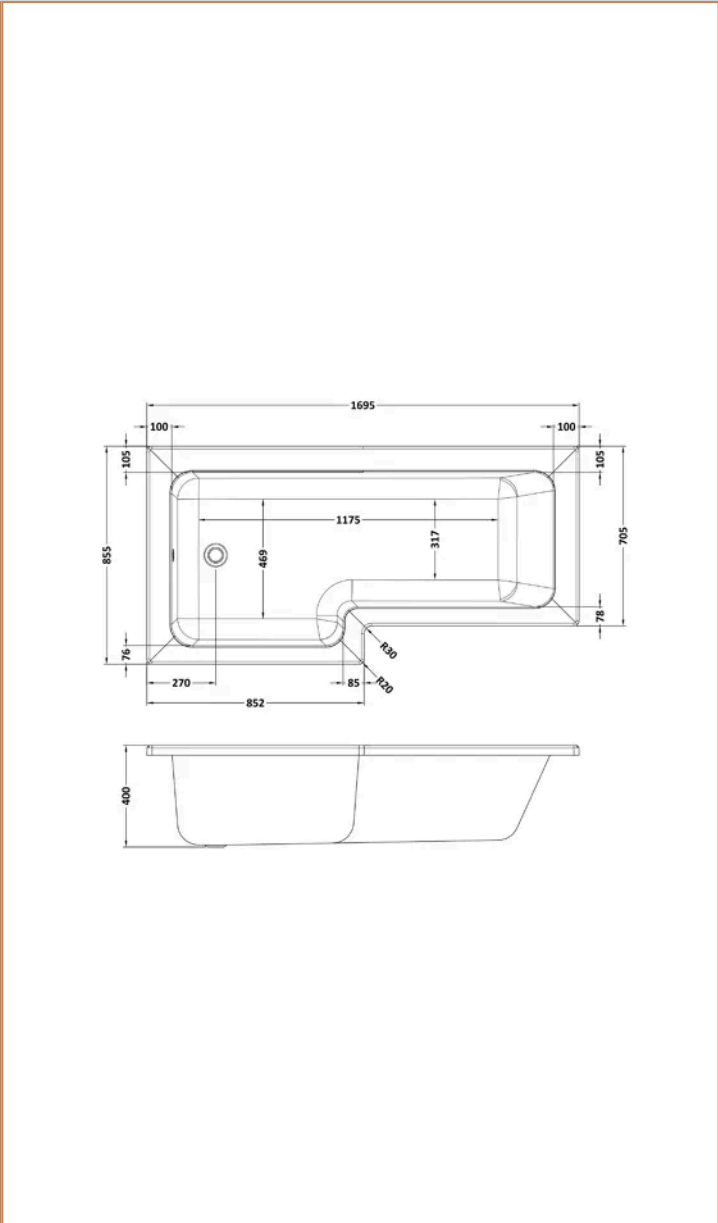

Sales Code:
BAZSS019

Barcode: 5056678408995

Brand: nuie

Description: nuie 1700 x 850mm White L-Shaped Left Hand Shower Bath, Bath Screen, Side Panel And Leg Set

Product Dimensions

Product	390 x 850 x 390 x 1700mm (H x W x D x L)
Nett Weight	0.01 kg
Packaged Weight	0.01 kg

Product Details

Volume	235 Litre
Country of Origin	Turkey
Product Material	Acrylic,Aluminium
Colour/Finish	White
Style	Contemporary
Fixings Included	No
Adjustment Max	795
Adjustment Min	780
Bath Panel Included	Yes
Displaced Capacity	165 Litre
Embossed	No
Frame Finish	Matt Black
Glass Thickness	6 mm
Includes Grips	No
Leg Set Included	Yes
Legs Included	Yes
No. Of Tapholes	No Tapholes
Overflow Included	Yes
Painted Option Available	No
Tap Included	No
Waste Included	No

Sales Code: WBS701

Barcode: 5055275821626

Brand: nuie

Description: nuie 1700mm Left-Hand Square Shower Bath

Product Dimensions

Product	400 x 855 x 1695mm (H x W x L)
Packaged	425 x 850 x 1700mm (H x W x D)
Nett Weight	24.5 kg
Packaged Weight	24.5 kg

Packaging Details

Label Size (mm)	35 x 300
Label Colour	White
Label Qty	2.0000

Product Details

Volume	235 Litre
Country of Origin	Turkey
Product Material	Acrylic
Colour/Finish	White
Style	Contemporary
Fixings Included	No
Bath Panel Included	No
Ce Certified	Yes
Declaration Of Performance	Yes
Displaced Capacity	165 Litre
Includes Grips	No
Leg Set Included	No
Legs Included	No
No. Of Tapholes	No Tapholes
Overflow Included	No
Tap Included	No
Ukca Certified	Yes
Waste Included	No