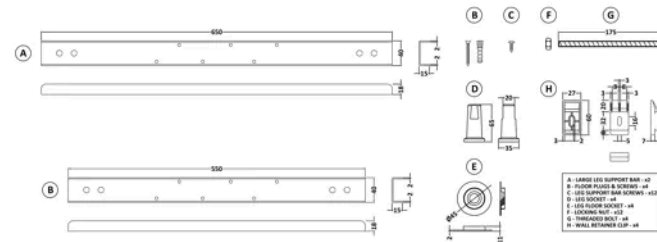

Sales Code: WBL001

Barcode: 5056211809197

Brand: nuie

Description: nuie Bath Leg Set

Product Dimensions

Product	0 x 0 x 0mm (H x W x D)
Packaged	0 x 0 x 0mm (H x W x D)
Nett Weight	2.5 kg
Packaged Weight	2.5 kg