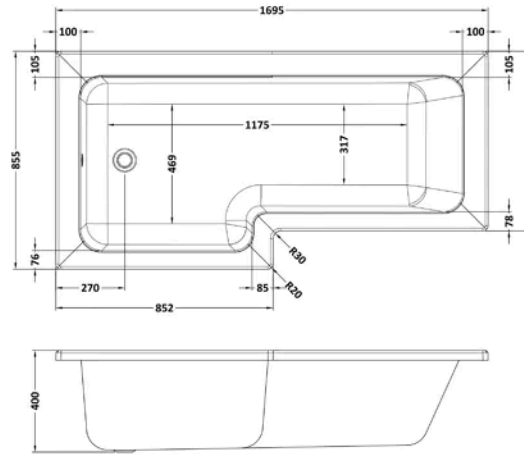

Sales Code:
BAZSS019

Barcode: 5056678408995

Brand: nuie

Description: nuie 1700 x 850mm White L-Shaped Left Hand Shower Bath, Bath Screen, Side Panel And Leg Set

Product Dimensions

Product	390 x 850 x 390 x 1700mm (H x W x D x L)
Nett Weight	0.01 kg
Packaged Weight	0.01 kg

Product Details

Volume	235 Litre
Country of Origin	Turkey
Product Material	Acrylic,Aluminium
Colour/Finish	White
Style	Contemporary
Fixings Included	No
Adjustment Max	795
Adjustment Min	780
Bath Panel Included	Yes
Displaced Capacity	165 Litre
Embossed	No
Frame Finish	Matt Black
Glass Thickness	6 mm
Includes Grips	No
Leg Set Included	Yes
Legs Included	Yes
No. Of Tapholes	No Tapholes
Overflow Included	Yes
Painted Option Available	No
Tap Included	No
Waste Included	No

Sales Code: WBS701

Barcode: 5055275821626

Brand: nuie

Description: nuie 1700mm Left-Hand Square Shower Bath

Product Dimensions

Product	400 x 855 x 1695mm (H x W x L)
Packaged	425 x 850 x 1700mm (H x W x D)
Nett Weight	24.5 kg
Packaged Weight	24.5 kg

Packaging Details

Label Size (mm)	35 x 300
Label Colour	White
Label Qty	2.0000

Product Details

Volume	235 Litre
Country of Origin	Turkey
Product Material	Acrylic
Colour/Finish	White
Style	Contemporary
Fixings Included	No
Bath Panel Included	No
Ce Certified	Yes
Declaration Of Performance	Yes
Displaced Capacity	165 Litre
Includes Grips	No
Leg Set Included	No
Legs Included	No
No. Of Tapholes	No Tapholes
Overflow Included	No
Tap Included	No
Ukca Certified	Yes
Waste Included	No