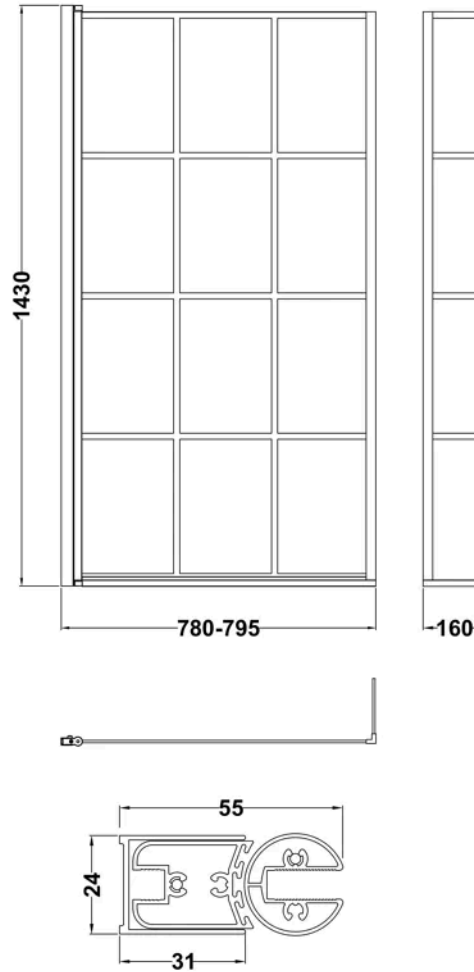

Sales Code:
BAZSS019

Barcode: 5056678408995

Brand: nuie

Description: nuie 1700 x 850mm White L-Shaped Left Hand Shower Bath, Bath Screen, Side Panel And Leg Set

Product Dimensions

Product	390 x 850 x 390 x 1700mm (H x W x D x L)
Nett Weight	0.01 kg
Packaged Weight	0.01 kg

Packaging Details

Label Size (mm)	35 x 300
Label Colour	White
Label Qty	2.0000

Product Details

Volume	235 Litre
Country of Origin	Turkey
Product Material	Acrylic
Colour/Finish	White
Style	Contemporary
Fixings Included	No
Bath Panel Included	No
Ce Certified	Yes
Declaration Of Performance	Yes
Displaced Capacity	165 Litre
Includes Grips	No
Leg Set Included	No
Legs Included	No
No. Of Tapholes	No Tapholes
Overflow Included	No
Tap Included	No
Ukca Certified	Yes
Waste Included	No

Sales Code: WBS300

Barcode: 5055369083596

Brand: nuie

Description: nuie 1700mm L-Shaped Acrylic Shower Bath Front Panel

Product Dimensions

Product	500 x 1700 x 150mm (H x W x D)
Packaged	555 x 1015 x 47mm (H x W x D)
Nett Weight	3.4 kg
Packaged Weight	3.4 kg

Barcode: 5056211897811

Brand: nuie

Description: nuie 800mm Framed Matt Black Bath Screen

Product Dimensions

Product	1430 x 795 x 150mm (H x W x D)
Packaged	55 x 840 x 1460mm (H x W x D)
Nett Weight	18.2 kg
Packaged Weight	18.7 kg