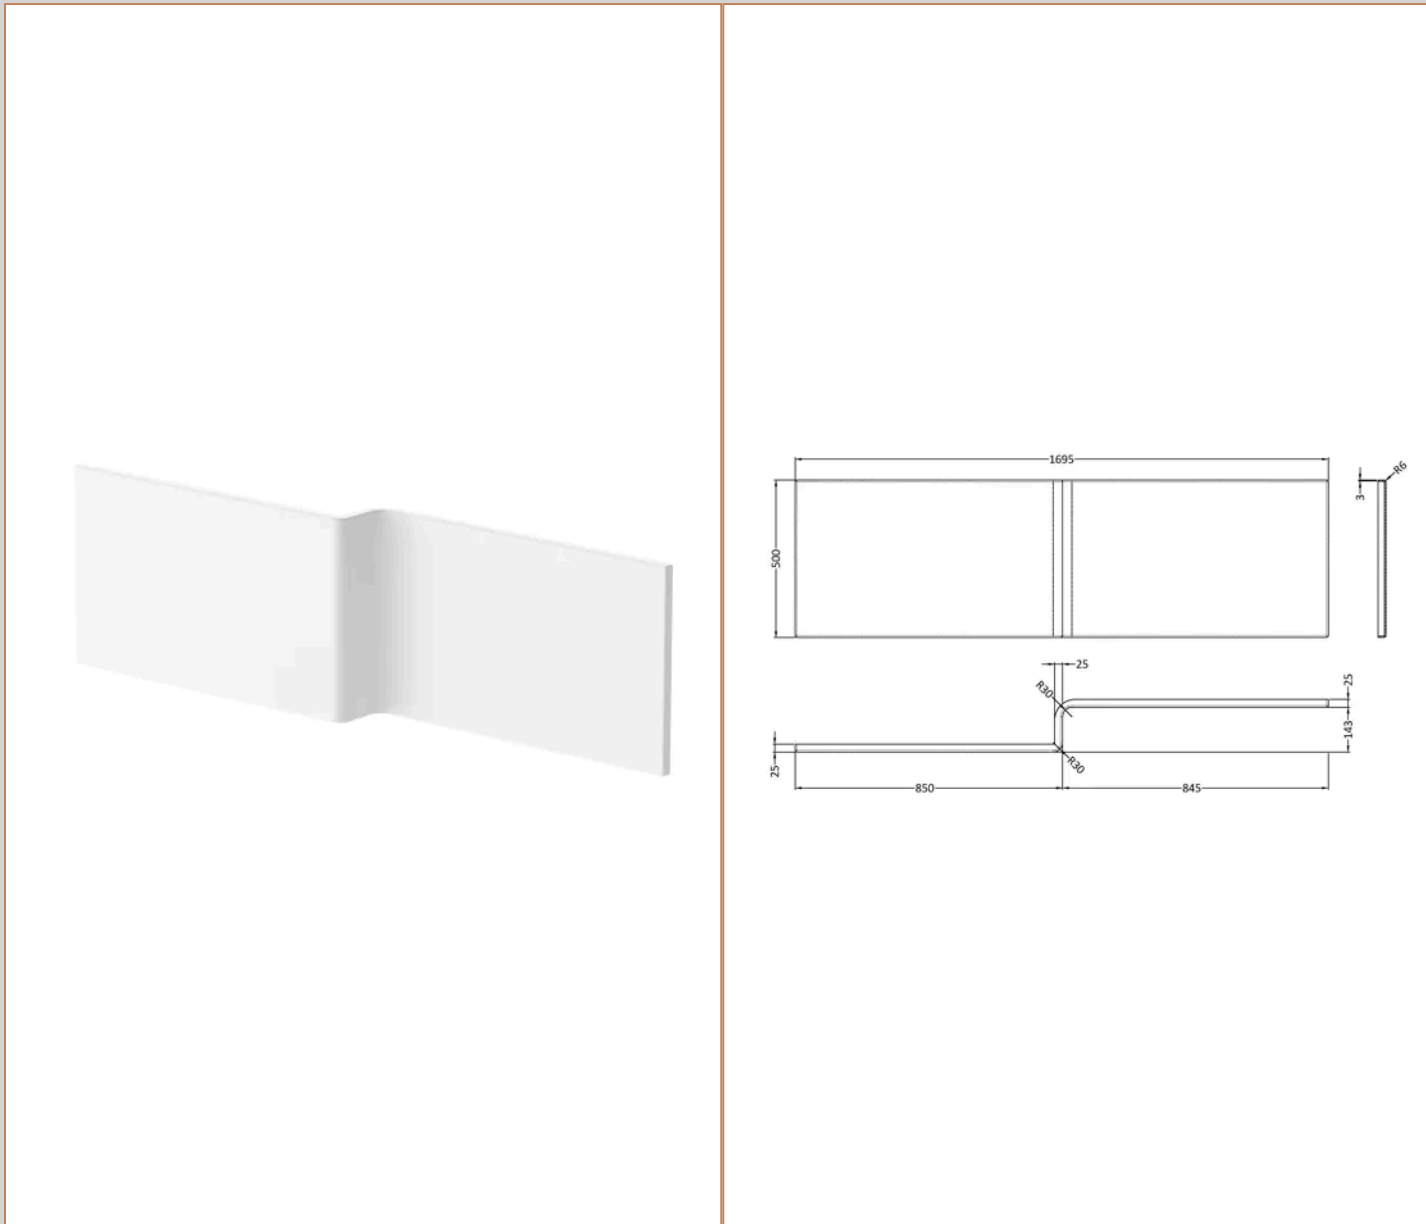

Sales Code:
BAZSS019

Barcode: 5056678408995

Brand: nuie

Description: nuie 1700 x 850mm White L-Shaped Left Hand Shower Bath, Bath Screen, Side Panel And Leg Set

Product Dimensions

Product	390 x 850 x 390 x 1700mm (H x W x D x L)
Nett Weight	0.01 kg
Packaged Weight	0.01 kg

Product Details

Volume	235 Litre
Country of Origin	Turkey
Product Material	Acrylic,Aluminium
Colour/Finish	White
Style	Contemporary
Fixings Included	No
Adjustment Max	795
Adjustment Min	780
Bath Panel Included	Yes
Displaced Capacity	165 Litre
Embossed	No
Frame Finish	Matt Black
Glass Thickness	6 mm
Includes Grips	No
Leg Set Included	Yes
Legs Included	Yes
No. Of Tapholes	No Tapholes
Overflow Included	Yes
Painted Option Available	No
Tap Included	No
Waste Included	No

Packaging Details

Label Size (mm)	35 x 300
Label Colour	White
Label Qty	2.0000

Product Details

Volume	235 Litre
Country of Origin	Turkey
Product Material	Acrylic
Colour/Finish	White
Style	Contemporary
Fixings Included	No
Bath Panel Included	No
Ce Certified	Yes
Declaration Of Performance	Yes
Displaced Capacity	165 Litre
Includes Grips	No
Leg Set Included	No
Legs Included	No
No. Of Tapholes	No Tapholes
Overflow Included	No
Tap Included	No
Ukca Certified	Yes
Waste Included	No

Sales Code: WBS300

Barcode: 5055369083596

Brand: nuie

Description: nuie 1700mm L-Shaped Acrylic Shower Bath Front Panel

Product Dimensions

Product	500 x 1700 x 150mm (H x W x D)
Packaged	555 x 1015 x 47mm (H x W x D)
Nett Weight	3.4 kg
Packaged Weight	3.4 kg