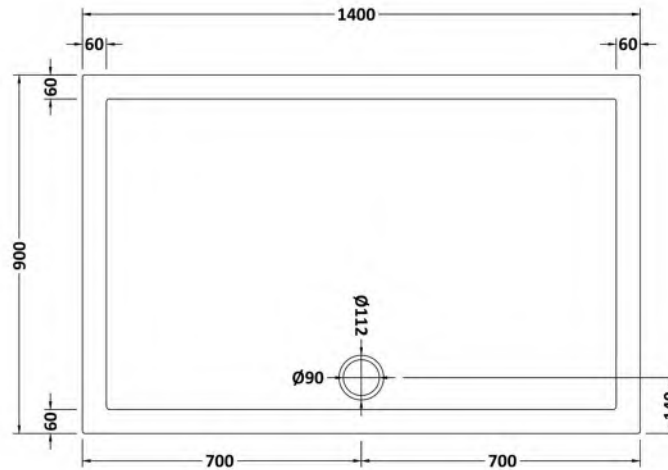

Barcode: 5056460000000

Brand: OEM

Description: Missing title

Product Image Not Available

Technical Drawing Not Available

Product Dimensions

Product	1950 x 900 x 8mm (H x W x D)
Packaged	65 x 930 x 2010mm (H x W x D)
Nett Weight	40.3 kg
Packaged Weight	40.3 kg

Product Image Not Available

Product Dimensions

Product	1950mm (H)
Packaged	45 x 185 x 1970mm (H x W x D)
Nett Weight	0.8 kg
Packaged Weight	0.8 kg

Product Details

Country of Origin	China
Colour/Finish	Chrome
Ce Certified	Yes
Frame Finish	Chrome

Product Details

Country of Origin	China
Product Material	Stainless Steel
Colour/Finish	Chrome
Style	Contemporary

Sales Code: NTP034

Barcode: 5055369006342

Brand: nuie

Description: 1400 x 900mm Rectangular Slimline Shower Tray

Product Dimensions

Product	40 x 900 x 1400mm (H x W x L)
Packaged	80 x 940 x 1440mm (H x W x D)
Nett Weight	36.8 kg
Packaged Weight	37.1 kg

Product Details

Country of Origin	United Kingdom
Product Material	Acrylic Capped Abs Caco3 And Pu
Colour/Finish	White
Style	Contemporary
Fixings Included	No
Ce Certified	Yes
Leg Set Included	No
Legs Included	No
Raised Edge	Yes
Slip Resistant	No
Waste Included	No
Waste Size Required	90mm