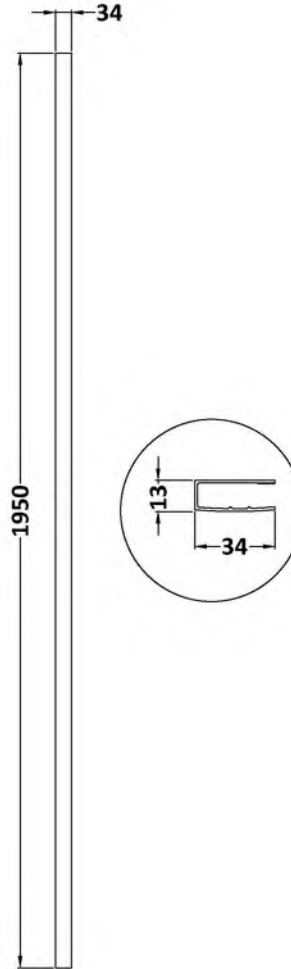

Barcode: 5056460000000

Brand: OEM

Description: Missing title

Product Image Not Available

Technical Drawing Not Available

Product Dimensions

Product	1950 x 900 x 8mm (H x W x D)
Packaged	65 x 930 x 2010mm (H x W x D)
Nett Weight	40.3 kg
Packaged Weight	40.3 kg

Product Image Not Available

Product Dimensions

Product	1950mm (H)
Packaged	45 x 185 x 1970mm (H x W x D)
Nett Weight	0.8 kg
Packaged Weight	0.8 kg

Product Details

Country of Origin	China
Colour/Finish	Chrome
Ce Certified	Yes
Frame Finish	Chrome

Product Details

Country of Origin	China
Product Material	Stainless Steel
Colour/Finish	Chrome
Style	Contemporary

Sales Code: NTP034

Barcode: 5055369006342

Brand: nuie

Description: 1400 x 900mm Rectangular Slimline Shower Tray

Product Dimensions

Product	40 x 900 x 1400mm (H x W x L)
Packaged	80 x 940 x 1440mm (H x W x D)
Nett Weight	36.8 kg
Packaged Weight	37.1 kg

Product Details

Country of Origin	United Kingdom
Product Material	Acrylic Capped Abs Caco3 And Pu
Colour/Finish	White
Style	Contemporary
Fixings Included	No
Ce Certified	Yes
Leg Set Included	No
Legs Included	No
Raised Edge	Yes
Slip Resistant	No
Waste Included	No
Waste Size Required	90mm