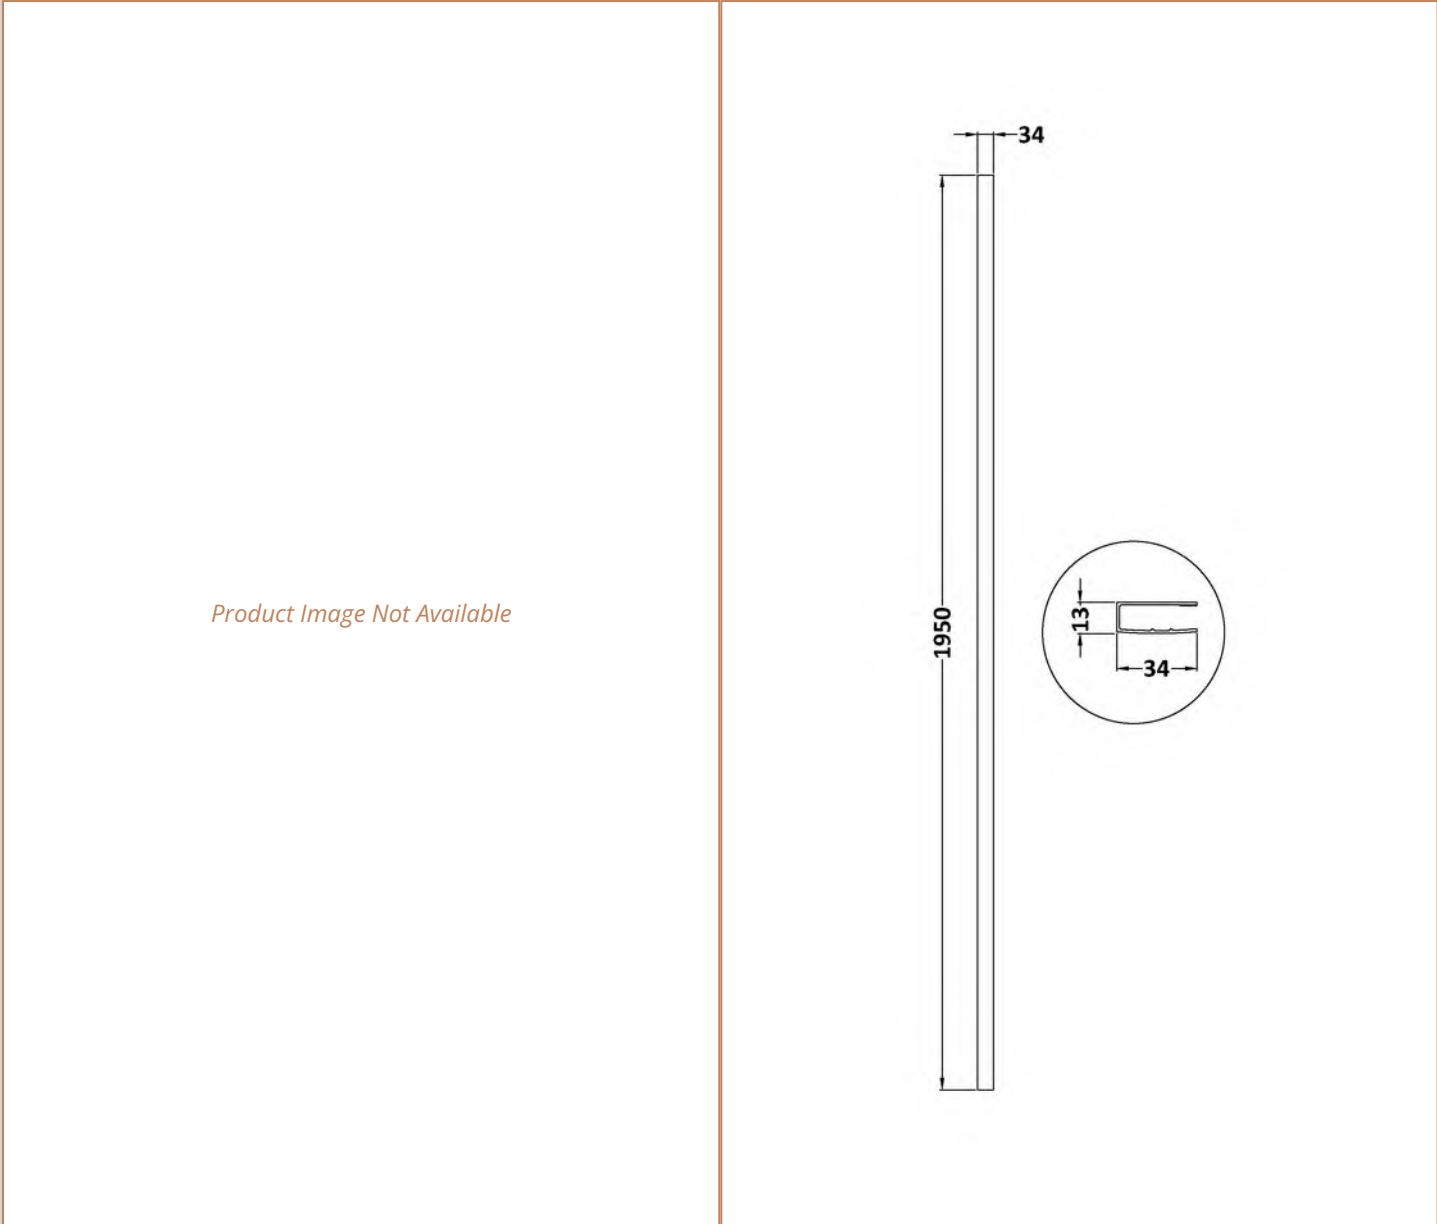

Product Image Not Available

Product Dimensions

Product	1950 x 700 x 40mm (H x W x D)
Packaged	2070 x 750 x 60mm (H x W x D)
Nett Weight	29.44 kg
Packaged Weight	29.44 kg

Packaging Details

Label Size (mm)	50 x 100
-----------------	----------

Sales Code: WRSF018

Barcode: 5056462620695

Brand: Hudson Reed

Description: Hudson Reed Chrome Wetroom Screen

Product Image Not Available

Product Dimensions

Product	1950mm (H)
Packaged	45 x 185 x 1970mm (H x W x D)
Nett Weight	0.8 kg
Packaged Weight	0.8 kg

Product	150 x 15 x 1000mm (H x W x D)
Packaged	1020 x 160 x 35mm (H x W x D)
Nett Weight	0.67 kg
Packaged Weight	0.7 kg

Product Details

Country of Origin	China
Product Material	Stainless Steel
Colour/Finish	Chrome
Style	Contemporary

Sales Code: TR71031

Barcode: 5056211813255

Brand: nuie

Description: 1400 x 700mm Grey Slate Rectangular Shower Tray

Product Dimensions

Product	40 x 700 x 1400mm (H x W x L)
Packaged	85 x 740 x 1440mm (H x W x D)
Nett Weight	32.3 kg
Packaged Weight	32.6 kg