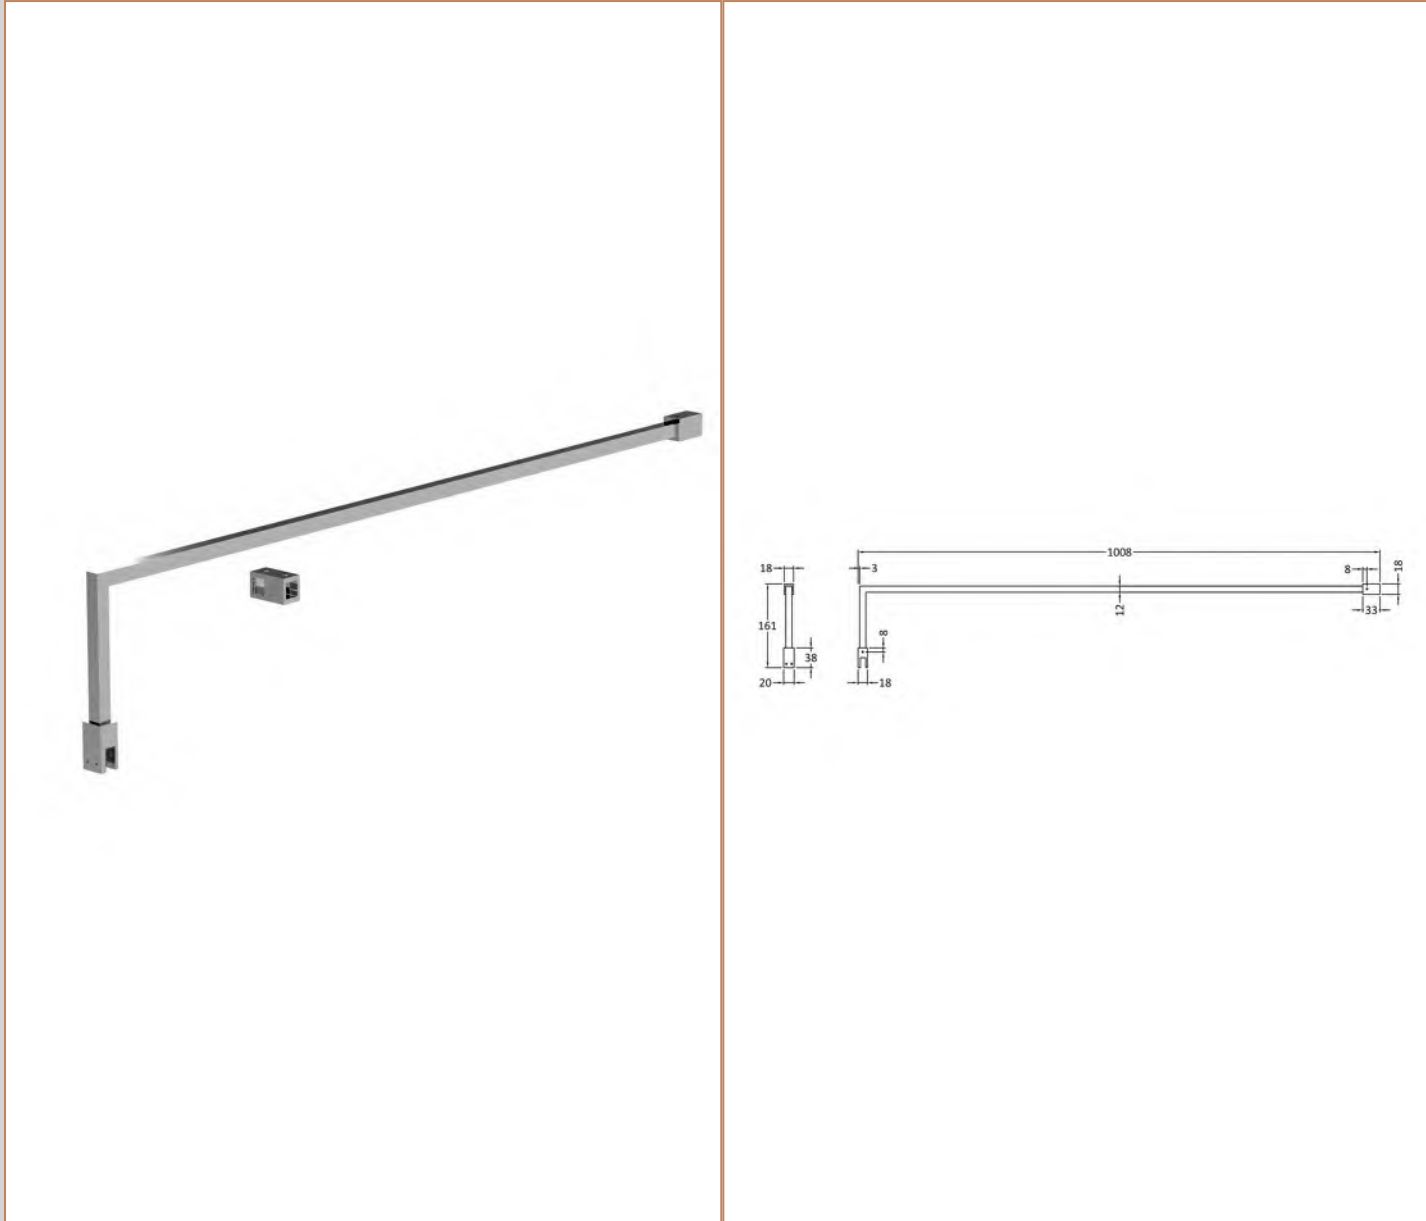

Product Details

Country of Origin	China
Colour/Finish	Chrome
Ce Certified	Yes
Frame Finish	Chrome

Sales Code: FIX023

Barcode: 5056211800002

Brand: nuie

Description: Chrome Wetroom Screen Support Arm

Product Dimensions

Product	150 x 15 x 1000mm (H x W x D)
Packaged	1020 x 160 x 35mm (H x W x D)
Nett Weight	0.67 kg
Packaged Weight	0.7 kg

Product Details

Country of Origin	China
Product Material	Stainless Steel
Colour/Finish	Chrome
Style	Contemporary

Sales Code: TR71031

Barcode: 5056211813255

Brand: nuie

Description: 1400 x 700mm Grey Slate Rectangular Shower Tray

Product Dimensions

Product	40 x 700 x 1400mm (H x W x L)
Packaged	85 x 740 x 1440mm (H x W x D)
Nett Weight	32.3 kg
Packaged Weight	32.6 kg