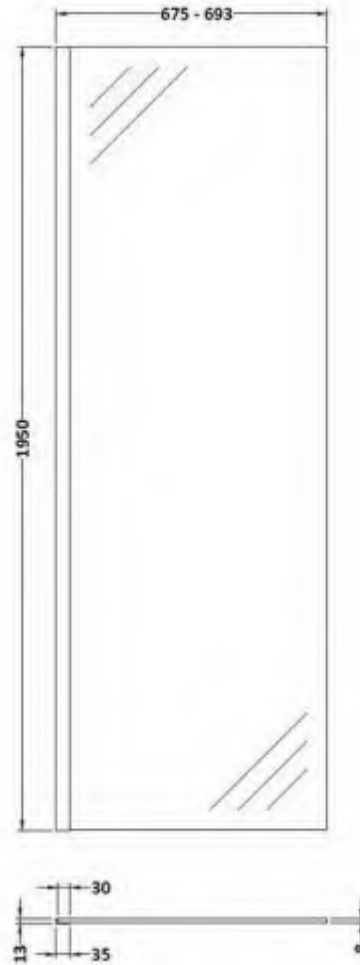

Sales Code: WRSB900G

Barcode: 5056460000000

Brand: OEM

Description: Missing title

Product Image Not Available

Technical Drawing Not Available

Product Dimensions

Product	1950 x 900 x 8mm (H x W x D)
Packaged	65 x 930 x 2010mm (H x W x D)
Nett Weight	40.3 kg
Packaged Weight	40.3 kg

Product Image Not Available

Product Dimensions

Product	1950 x 700 x 40mm (H x W x D)
Packaged	2070 x 750 x 60mm (H x W x D)
Nett Weight	29.44 kg
Packaged Weight	29.44 kg

Packaging Details

Label Size (mm)	50 x 100
-----------------	----------

Product	150 x 15 x 1000mm (H x W x D)
Packaged	1020 x 160 x 35mm (H x W x D)
Nett Weight	0.67 kg
Packaged Weight	0.7 kg

Product Details

Country of Origin	China
Product Material	Stainless Steel
Colour/Finish	Chrome
Style	Contemporary

Sales Code: TR71031

Barcode: 5056211813255

Brand: nuie

Description: 1400 x 700mm Grey Slate Rectangular Shower Tray

Product Dimensions

Product	40 x 700 x 1400mm (H x W x L)
Packaged	85 x 740 x 1440mm (H x W x D)
Nett Weight	32.3 kg
Packaged Weight	32.6 kg