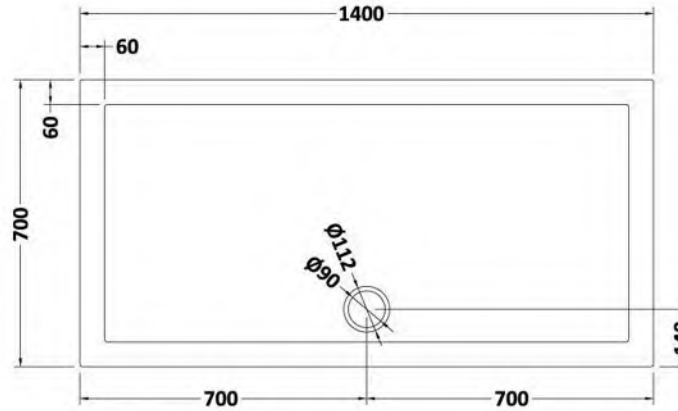

Sales Code: WRSB900G

Barcode: 5056460000000

Brand: OEM

Description: Missing title

Product Image Not Available

Technical Drawing Not Available

Product Dimensions

Product	1950 x 900 x 8mm (H x W x D)
Packaged	65 x 930 x 2010mm (H x W x D)
Nett Weight	40.3 kg
Packaged Weight	40.3 kg

Product Image Not Available

Product Dimensions

Product	1950 x 700 x 40mm (H x W x D)
Packaged	2070 x 750 x 60mm (H x W x D)
Nett Weight	29.44 kg
Packaged Weight	29.44 kg

Packaging Details

Label Size (mm)	50 x 100
-----------------	----------

Product	150 x 15 x 1000mm (H x W x D)
Packaged	1020 x 160 x 35mm (H x W x D)
Nett Weight	0.67 kg
Packaged Weight	0.7 kg

Product Details

Country of Origin	China
Product Material	Stainless Steel
Colour/Finish	Chrome
Style	Contemporary

Sales Code: TR71031

Barcode: 5056211813255

Brand: nuie

Description: 1400 x 700mm Grey Slate Rectangular Shower Tray

Product Dimensions

Product	40 x 700 x 1400mm (H x W x L)
Packaged	85 x 740 x 1440mm (H x W x D)
Nett Weight	32.3 kg
Packaged Weight	32.6 kg