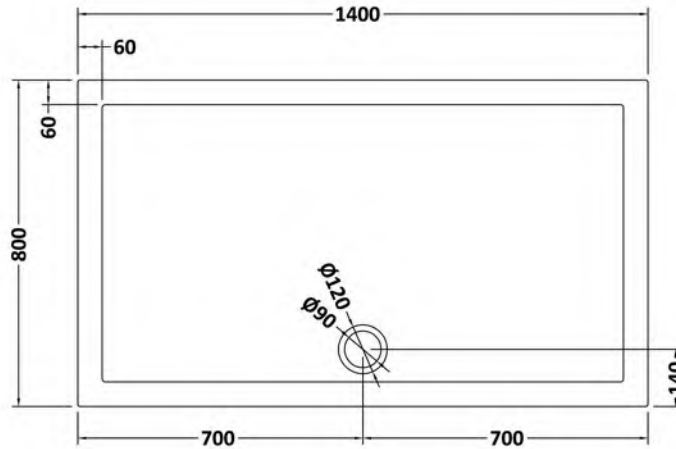

**Sales Code:** WRSB900G

**Barcode:** 5056460000000

**Brand:** OEM

**Description:** Missing title

**Product Dimensions**

Product	1950 x 900 x 8mm (H x W x D)
Packaged	65 x 930 x 2010mm (H x W x D)
Nett Weight	40.3 kg
Packaged Weight	40.3 kg

**Description:** Hudson Reed Chrome Wetroom Screen

*Product Image Not Available*

**Product Dimensions**

Product	1950mm (H)
Packaged	45 x 185 x 1970mm (H x W x D)
Nett Weight	0.8 kg
Packaged Weight	0.8 kg

**Product Dimensions**

Product	150 x 15 x 1000mm (H x W x D)
Packaged	1020 x 160 x 35mm (H x W x D)
Nett Weight	0.67 kg
Packaged Weight	0.7 kg

**Product Details**

Country of Origin	China
Product Material	Stainless Steel
Colour/Finish	Chrome
Style	Contemporary

### Product Dimensions

Product	40 x 800 x 1400mm (H x W x L)
Packaged	85 x 840 x 1440mm (H x W x D)
Nett Weight	36.8 kg
Packaged Weight	37.1 kg