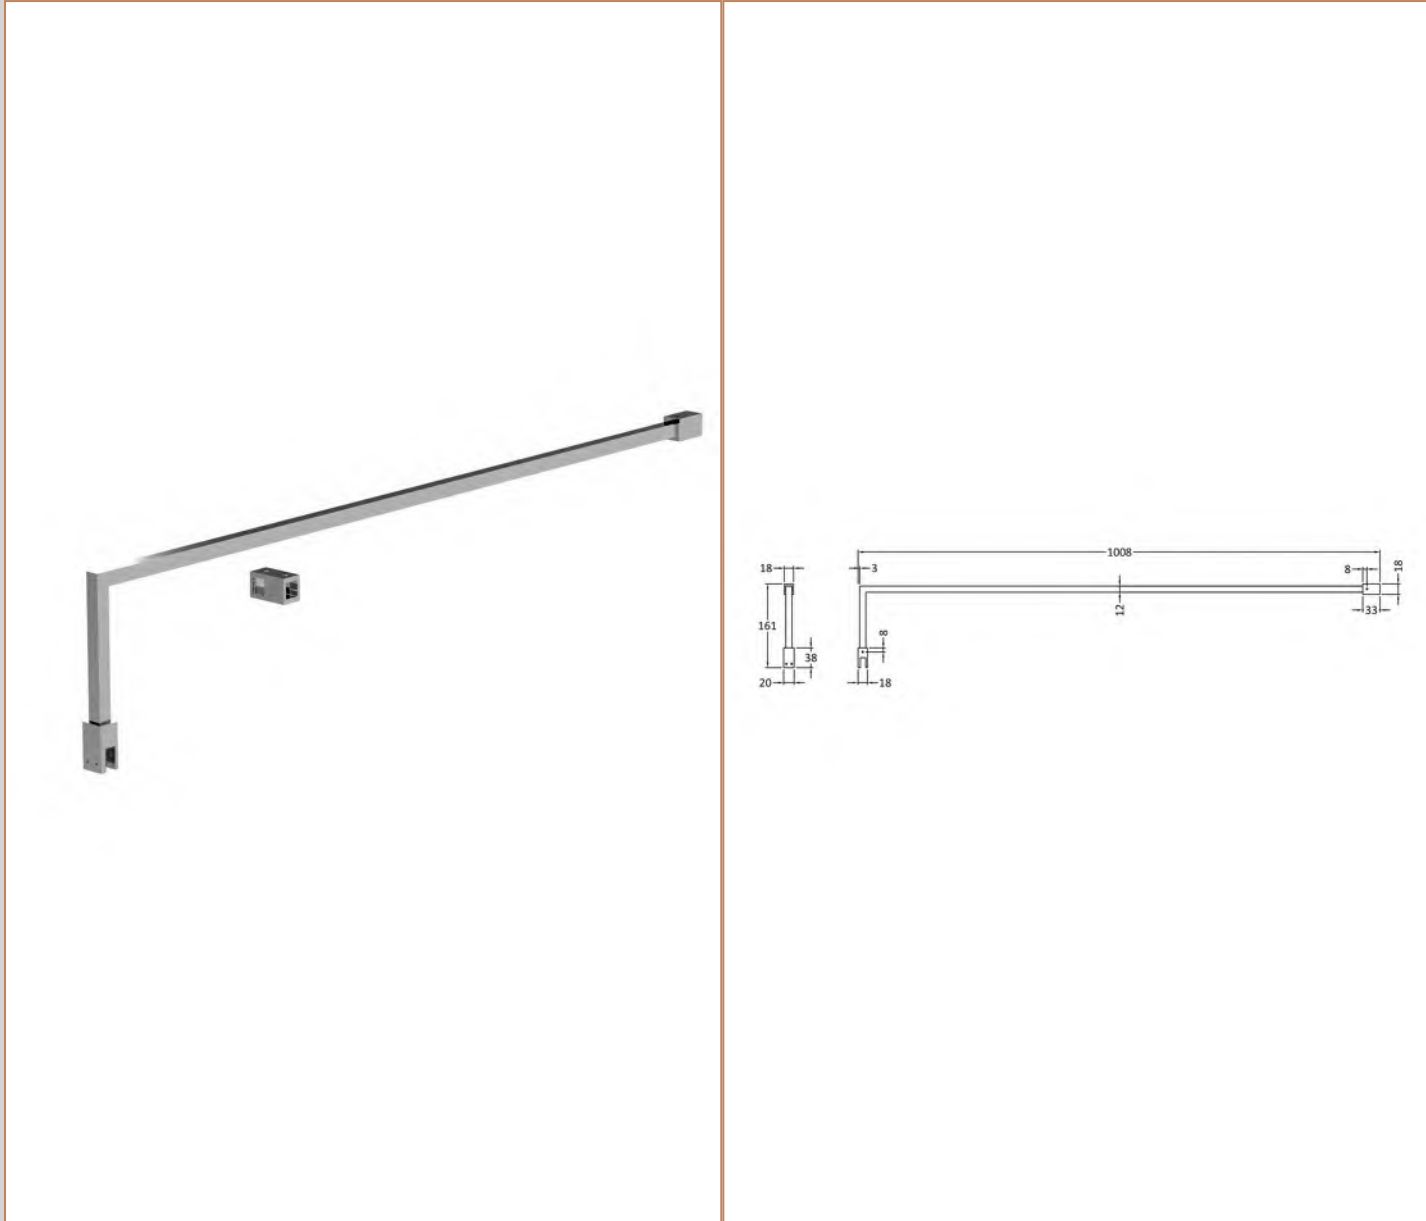

**Product Details**

Country of Origin	China
Colour/Finish	Chrome
Ce Certified	Yes
Frame Finish	Chrome

**Sales Code:** FIX023

**Barcode:** 5056211800002

**Brand:** nuie

**Description:** Chrome Wetroom Screen Support Arm

**Product Dimensions**

Product	150 x 15 x 1000mm (H x W x D)
Packaged	1020 x 160 x 35mm (H x W x D)
Nett Weight	0.67 kg
Packaged Weight	0.7 kg

**Product Details**

Country of Origin	China
Product Material	Stainless Steel
Colour/Finish	Chrome
Style	Contemporary