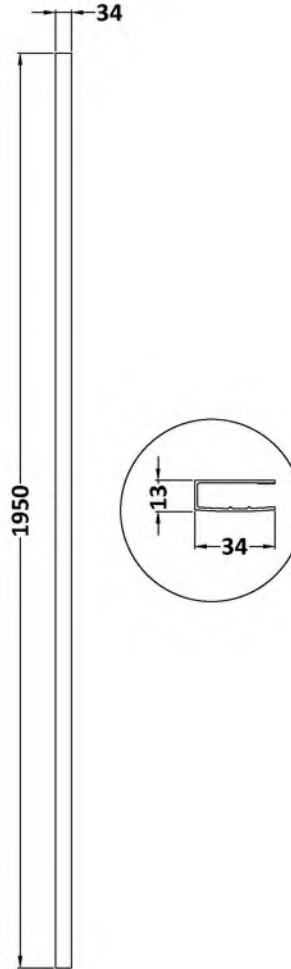

**Sales Code:** WRSB900G

**Barcode:** 5056460000000

**Brand:** OEM

**Description:** Missing title

**Product Dimensions**

Product	1950 x 900 x 8mm (H x W x D)
Packaged	65 x 930 x 2010mm (H x W x D)
Nett Weight	40.3 kg
Packaged Weight	40.3 kg

*Product Image Not Available*

*Technical Drawing Not Available*

**Product Dimensions**

Product	1950 x 800 x 8mm (H x W x D)
Packaged	65 x 830 x 2010mm (H x W x D)
Nett Weight	35.9 kg
Packaged Weight	35.9 kg

**Description:** Hudson Reed Chrome Wetroom Screen

*Product Image Not Available*

**Product Dimensions**

Product	1950mm (H)
Packaged	45 x 185 x 1970mm (H x W x D)
Nett Weight	0.8 kg
Packaged Weight	0.8 kg

**Product Dimensions**

Product	150 x 15 x 1000mm (H x W x D)
Packaged	1020 x 160 x 35mm (H x W x D)
Nett Weight	0.67 kg
Packaged Weight	0.7 kg

**Product Details**

Country of Origin	China
Product Material	Stainless Steel
Colour/Finish	Chrome
Style	Contemporary