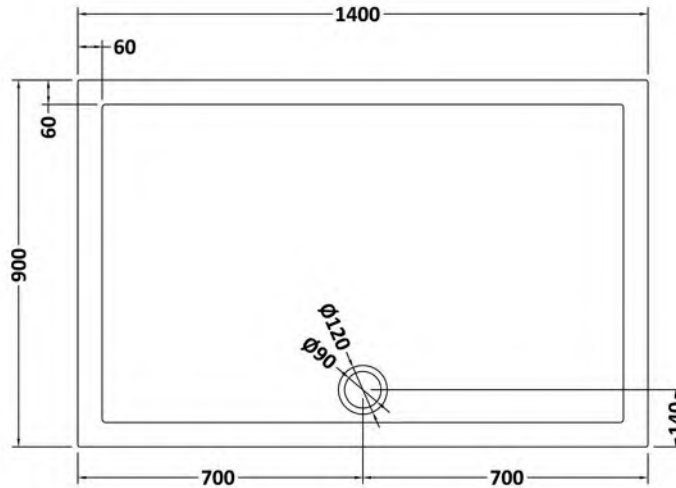

**Sales Code:** WRSB900G

**Barcode:** 5056460000000

**Brand:** OEM

**Description:** Missing title

**Product Dimensions**

Product	1950 x 900 x 8mm (H x W x D)
Packaged	65 x 930 x 2010mm (H x W x D)
Nett Weight	40.3 kg
Packaged Weight	40.3 kg

**Description:** Hudson Reed Chrome Wetroom Screen

*Product Image Not Available*

**Product Dimensions**

Product	1950mm (H)
Packaged	45 x 185 x 1970mm (H x W x D)
Nett Weight	0.8 kg
Packaged Weight	0.8 kg

**Product Dimensions**

Product	150 x 15 x 1000mm (H x W x D)
Packaged	1020 x 160 x 35mm (H x W x D)
Nett Weight	0.67 kg
Packaged Weight	0.7 kg

**Product Details**

Country of Origin	China
Product Material	Stainless Steel
Colour/Finish	Chrome
Style	Contemporary

### Product Dimensions

Product	40 x 900 x 1400mm (H x W x L)
Packaged	85 x 940 x 1440mm (H x W x D)
Nett Weight	42.2 kg
Packaged Weight	42.5 kg