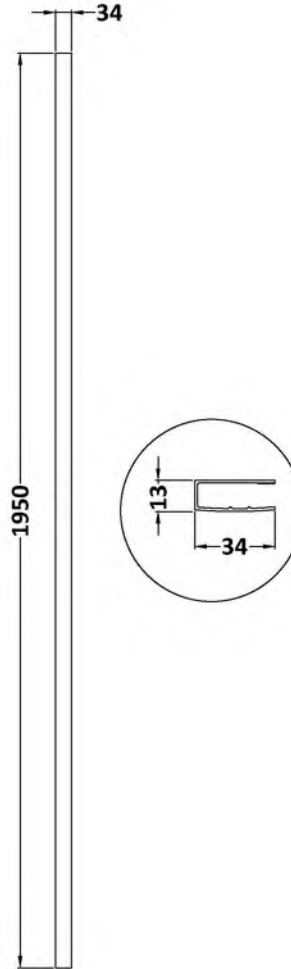

Product	1950 x 900 x 40mm (H x W x D)
Nett Weight	126.6 kg
Packaged Weight	126.68 kg

**Product Details**

Country of Origin	China
Product Material	Acrylic Capped Abs Caco3 And Pu,Aluminium,Glass
Colour/Finish	Chrome
Style	Contemporary
Ce Certified	Yes
Enclosure Design	Frameless
Glass Thickness	8 mm
Waste Included	No

**Sales Code:** WRSB900G

**Barcode:** 5056460000000

**Brand:** OEM

**Description:** Missing title

**Product Dimensions**

Product	1950 x 900 x 8mm (H x W x D)
Packaged	65 x 930 x 2010mm (H x W x D)
Nett Weight	40.3 kg
Packaged Weight	40.3 kg

**Description:** Hudson Reed Chrome Wetroom Screen

*Product Image Not Available*

**Product Dimensions**

Product	1950mm (H)
Packaged	45 x 185 x 1970mm (H x W x D)
Nett Weight	0.8 kg
Packaged Weight	0.8 kg

**Product Dimensions**

Product	150 x 15 x 1000mm (H x W x D)
Packaged	1020 x 160 x 35mm (H x W x D)
Nett Weight	0.67 kg
Packaged Weight	0.7 kg

**Product Details**

Country of Origin	China
Product Material	Stainless Steel
Colour/Finish	Chrome
Style	Contemporary