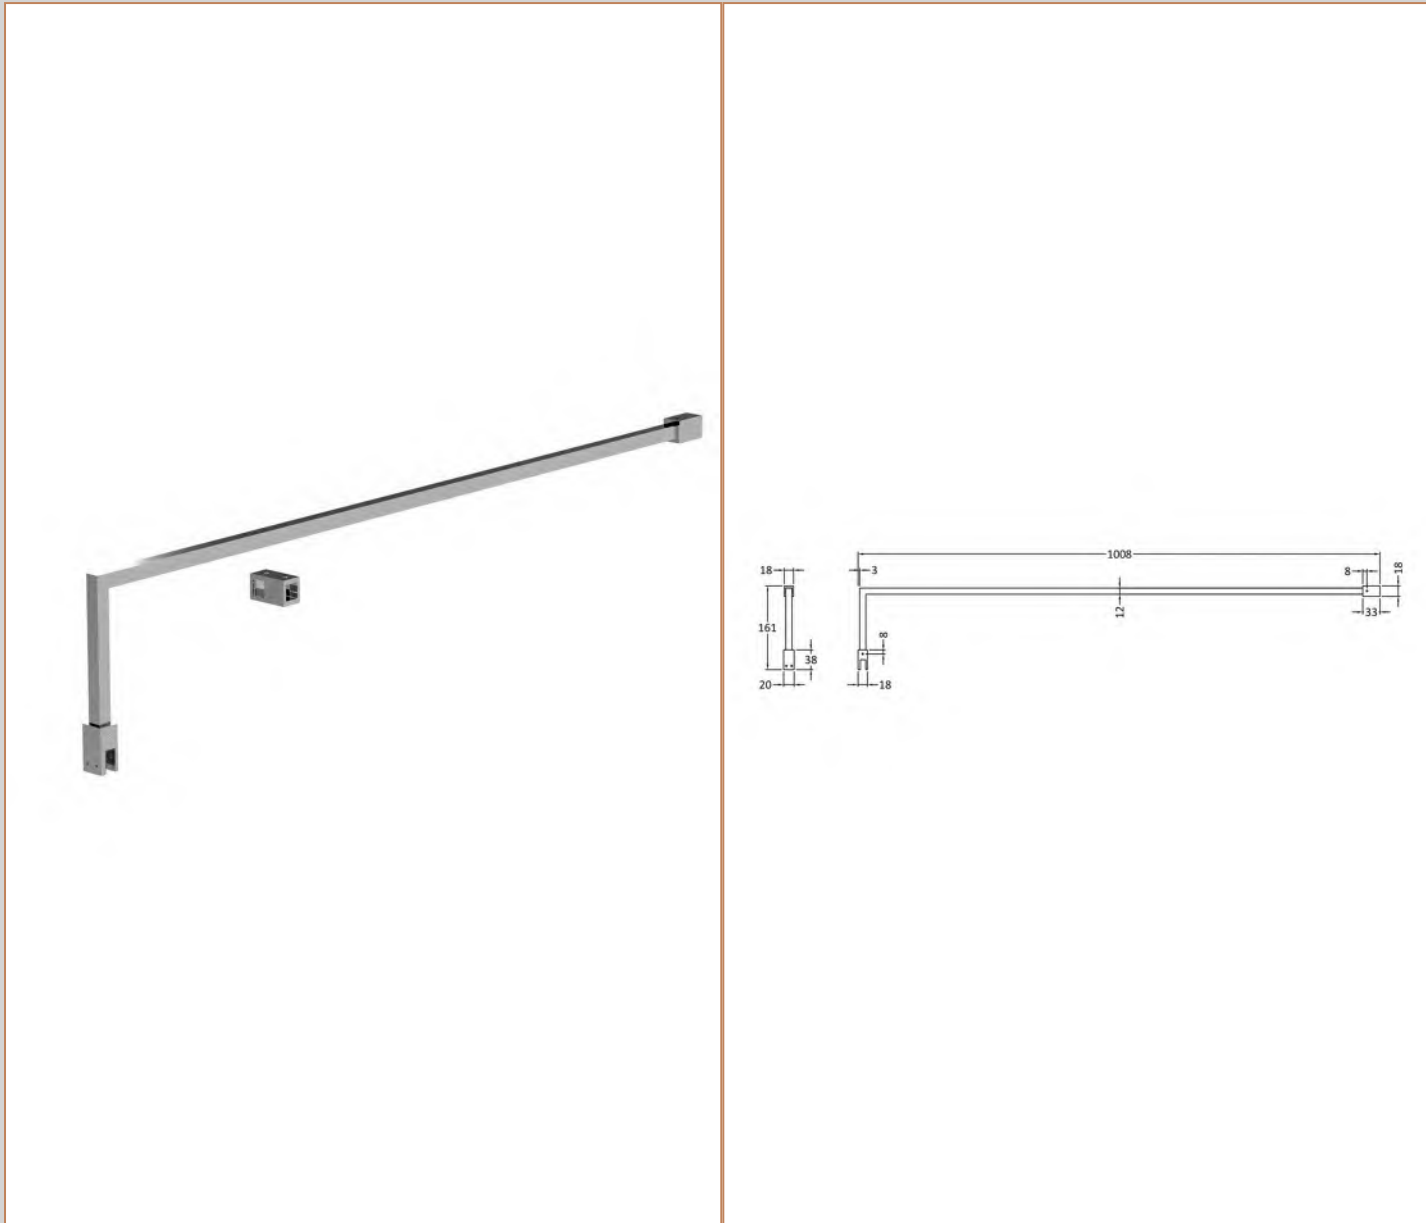

**Product Details**

Country of Origin	China
Colour/Finish	Chrome
Ce Certified	Yes
Frame Finish	Chrome

**Sales Code:** FIX023

**Barcode:** 5056211800002

**Brand:** nuie

**Description:** Chrome Wetroom Screen Support Arm

**Product Dimensions**

Product	150 x 15 x 1000mm (H x W x D)
Packaged	1020 x 160 x 35mm (H x W x D)
Nett Weight	0.67 kg
Packaged Weight	0.7 kg

**Product Details**

Country of Origin	China
Product Material	Stainless Steel
Colour/Finish	Chrome
Style	Contemporary