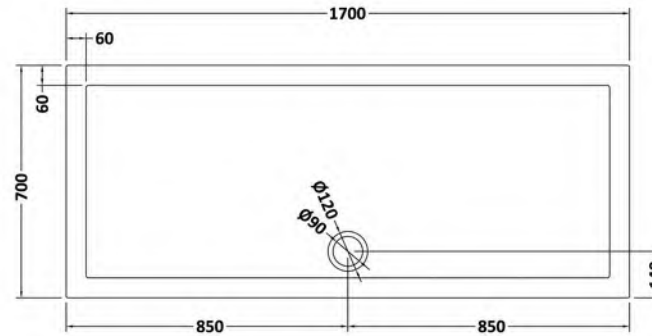

Product Image Not Available

Product Dimensions

Product	1950 x 700 x 40mm (H x W x D)
Packaged	2070 x 750 x 60mm (H x W x D)
Nett Weight	29.44 kg
Packaged Weight	29.44 kg

Packaging Details

Label Size (mm)	50 x 100
-----------------	----------

Sales Code: WRSF018

Barcode: 5056462620695

Brand: Hudson Reed

Description: Hudson Reed Chrome Wetroom Screen

Product Dimensions

Product	1950mm (H)
Packaged	45 x 185 x 1970mm (H x W x D)
Nett Weight	0.8 kg
Packaged Weight	0.8 kg

Product	150 x 15 x 1000mm (H x W x D)
Packaged	1020 x 160 x 35mm (H x W x D)
Nett Weight	0.67 kg
Packaged Weight	0.7 kg

Product Details

Country of Origin	China
Product Material	Stainless Steel
Colour/Finish	Chrome
Style	Contemporary

Sales Code: TR71061

Barcode: 5056211813323

Brand: nuie

Description: 1700 x 700mm Grey Slate Rectangular Slimline Shower Tray

Product Dimensions

Product	40 x 700 x 1700mm (H x W x L)
Packaged	85 x 740 x 1740mm (H x W x D)
Nett Weight	43.3 kg
Packaged Weight	43.6 kg