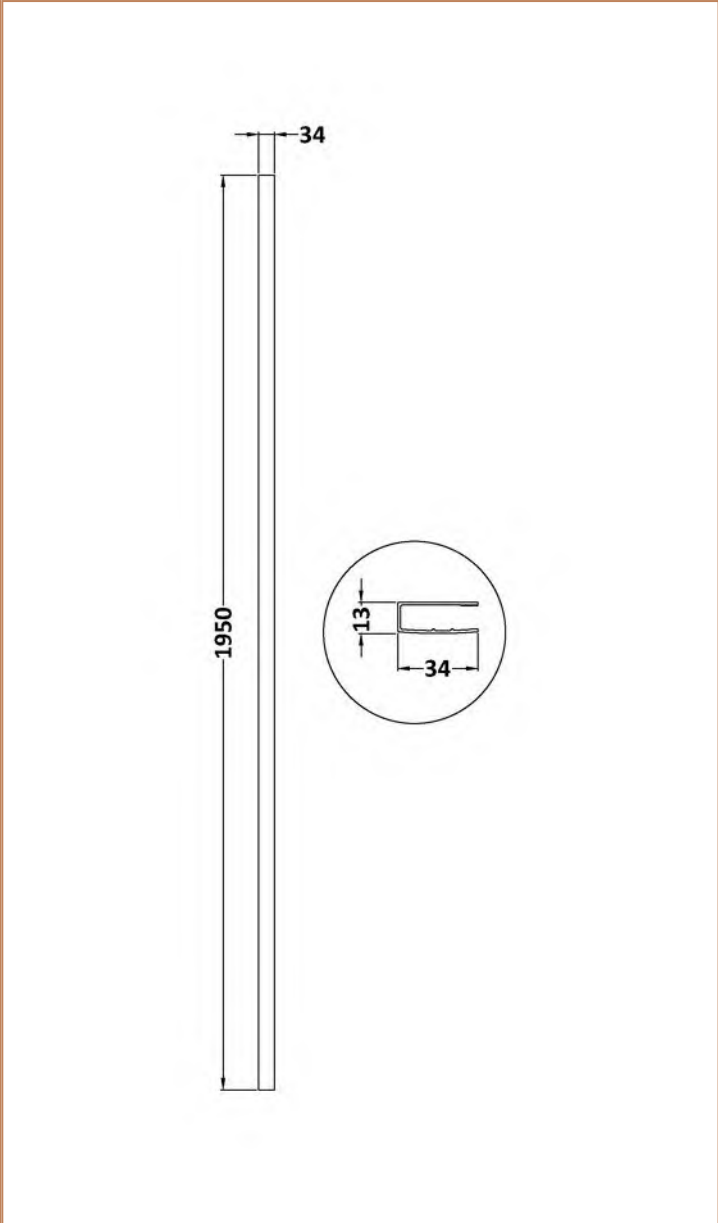

Sales Code: WRSB1200G

Barcode: 5056460000000

Brand: OEM

Description: Missing title

Product Dimensions

Product	1950 x 1200 x 8mm (H x W x D)
Packaged	65 x 1250 x 2010mm (H x W x D)
Nett Weight	53.2 kg
Packaged Weight	53.2 kg

Product Image Not Available

Product Dimensions

Product	1950 x 700 x 40mm (H x W x D)
Packaged	2070 x 750 x 60mm (H x W x D)
Nett Weight	29.44 kg
Packaged Weight	29.44 kg

Packaging Details

Label Size (mm)	50 x 100
-----------------	----------

Sales Code: WRSF018

Barcode: 5056462620695

Brand: Hudson Reed

Description: Hudson Reed Chrome Wetroom Screen

Product Dimensions

Product	1950mm (H)
Packaged	45 x 185 x 1970mm (H x W x D)
Nett Weight	0.8 kg
Packaged Weight	0.8 kg

Sales Code: TR71061

Barcode: 5056211813323

Brand: nuie

Description: 1700 x 700mm Grey Slate Rectangular Slimline Shower Tray

Product Dimensions

Product	40 x 700 x 1700mm (H x W x L)
Packaged	85 x 740 x 1740mm (H x W x D)
Nett Weight	43.3 kg
Packaged Weight	43.6 kg