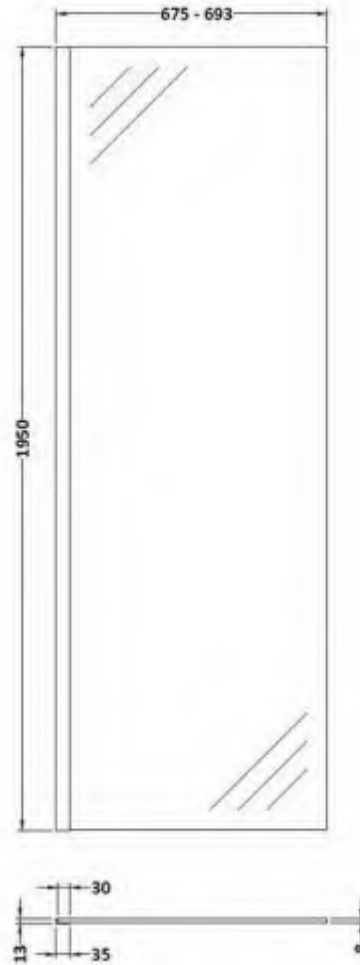

Sales Code: WRSB1200G

Barcode: 5056460000000

Brand: OEM

Description: Missing title

Product Dimensions

Product	1950 x 1200 x 8mm (H x W x D)
Packaged	65 x 1250 x 2010mm (H x W x D)
Nett Weight	53.2 kg
Packaged Weight	53.2 kg

Product Image Not Available

Product Dimensions

Product	1950 x 700 x 40mm (H x W x D)
Packaged	2070 x 750 x 60mm (H x W x D)
Nett Weight	29.44 kg
Packaged Weight	29.44 kg

Packaging Details

Label Size (mm)	50 x 100
-----------------	----------

Product	150 x 15 x 1000mm (H x W x D)
Packaged	1020 x 160 x 35mm (H x W x D)
Nett Weight	0.67 kg
Packaged Weight	0.7 kg

Product Details

Country of Origin	China
Product Material	Stainless Steel
Colour/Finish	Chrome
Style	Contemporary

Sales Code: TR71061

Barcode: 5056211813323

Brand: nuie

Description: 1700 x 700mm Grey Slate Rectangular Slimline Shower Tray

Product Dimensions

Product	40 x 700 x 1700mm (H x W x L)
Packaged	85 x 740 x 1740mm (H x W x D)
Nett Weight	43.3 kg
Packaged Weight	43.6 kg