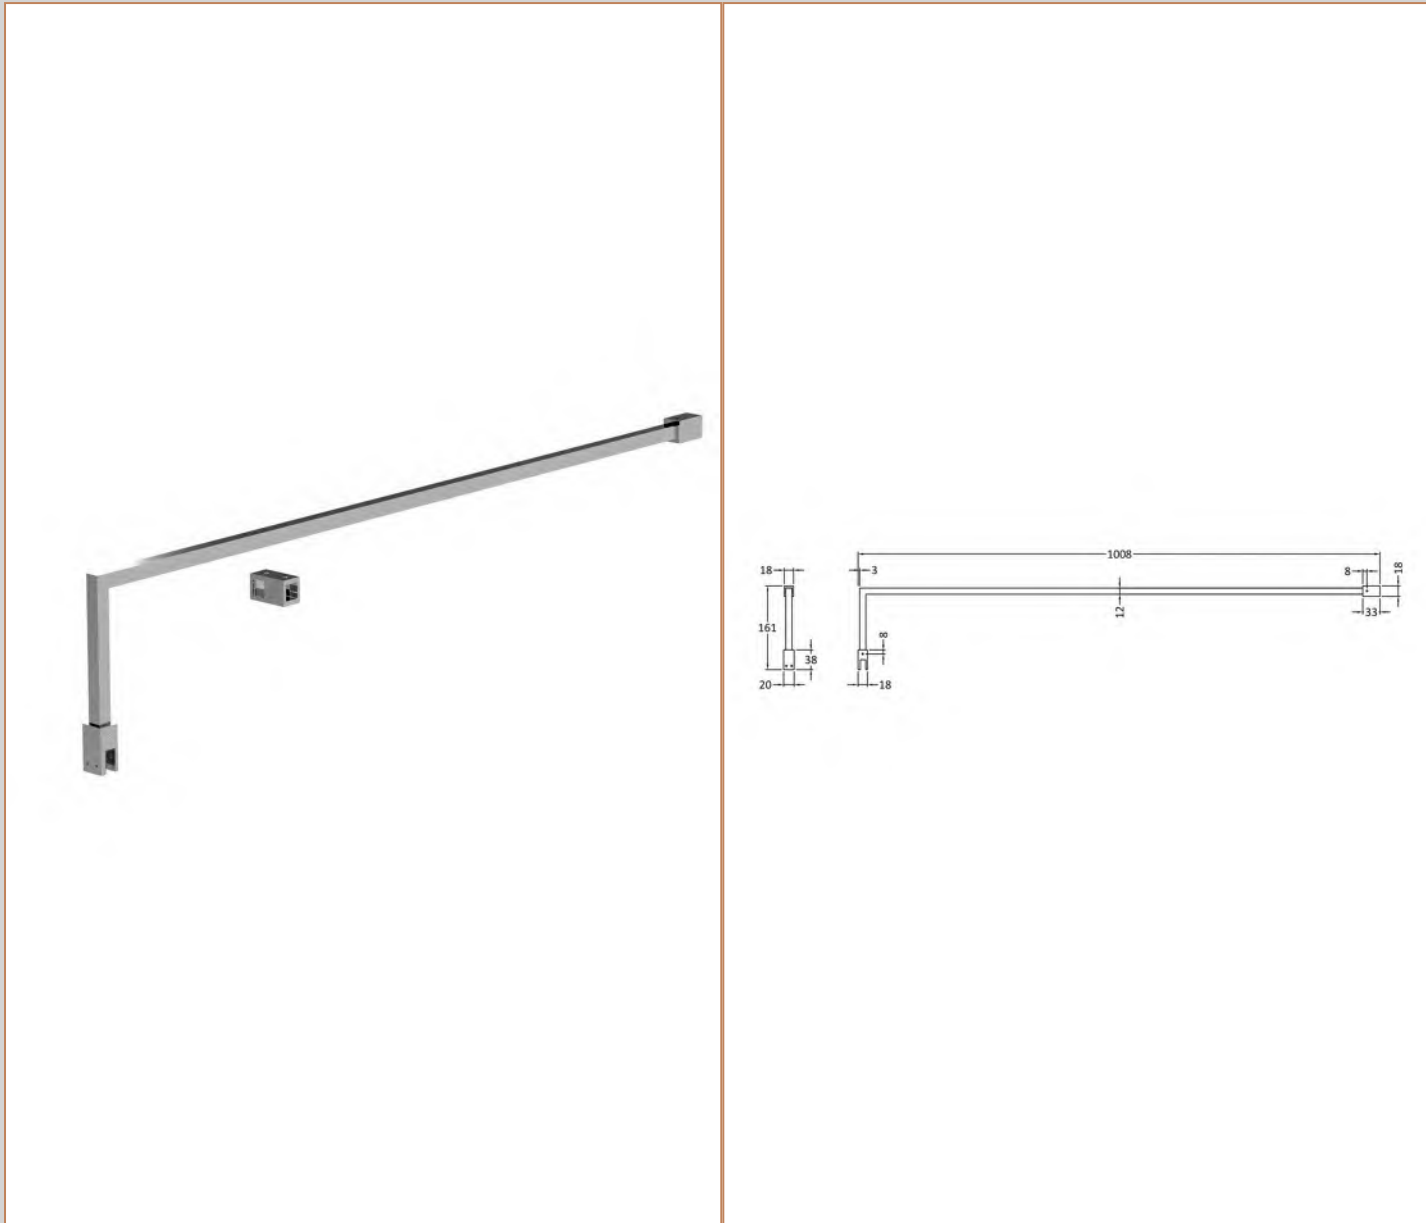

Sales Code: FIX023

Barcode: 5056211800002

Brand: nuie

Description: Chrome Wetroom Screen Support Arm

Product Dimensions

Product	150 x 15 x 1000mm (H x W x D)
Packaged	1020 x 160 x 35mm (H x W x D)
Nett Weight	0.67 kg
Packaged Weight	0.7 kg

Product Details

Country of Origin	China
Product Material	Stainless Steel
Colour/Finish	Chrome
Style	Contemporary