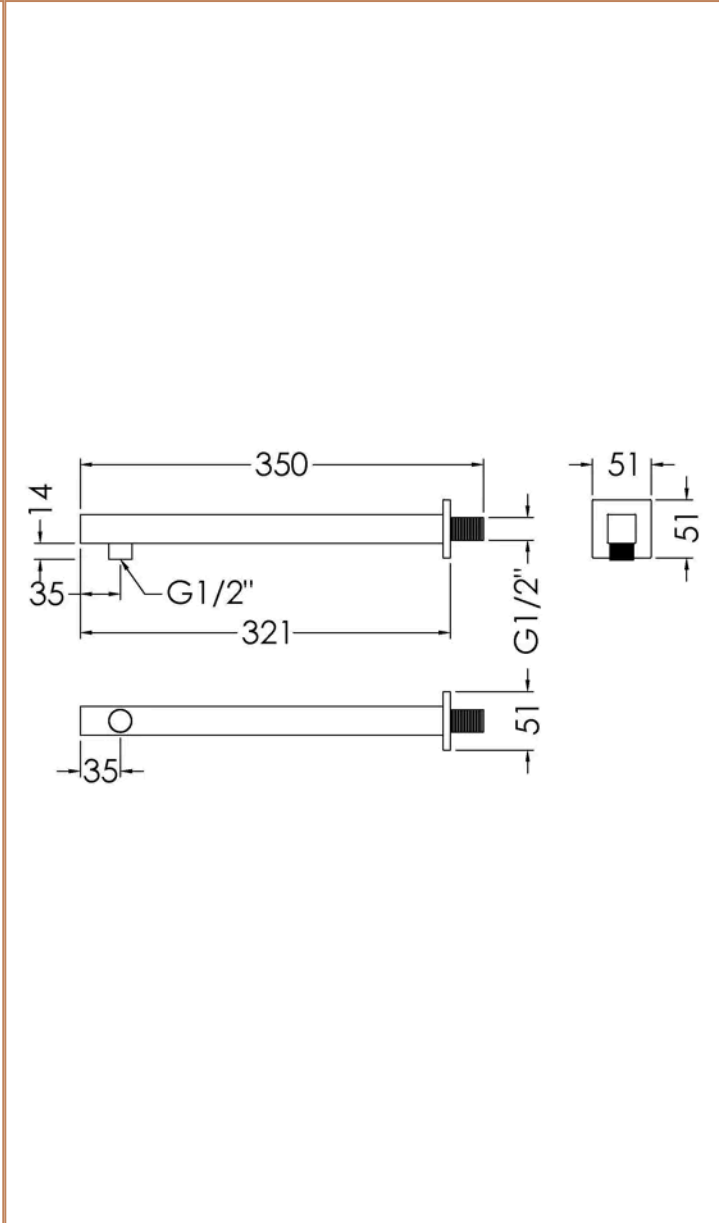

Packaging Details

Label Size (mm)	50 x 100
Label Colour	White
Label Qty	1.0000

Product Details

Country of Origin	China
Product Material	Brass Abs
Control Type	Manual
WRAS Approved	Yes
Valve/Cartridge Type	1/4 Turn
Colour/Finish	Chrome
Mount Type	Recessed/Wall
Style	Contemporary
Handle Type	Lever/Square
TMV2 Approved	Yes
TMV3 Approved	No
Handset Included	No
Head Included	No
Min Operating Pressure	0.1 Bar
Minimum Operation Pressure	0 Bar
No. Outlets	1.0000
Outlet Elbow Supplied	No
Tmv2 Approval Number	2603035
Valve / Cartridge Type	1/4 Turn
Wras Approval No	250602040

Sales Code: ARM19

Barcode: 5055369029754

Brand: nuie

Description: nuie Square Chrome Wall-Mounted Shower Arm

Product Dimensions

Product	51 x 51 x 350mm (H x W x D)
Packaged	60 x 70 x 400mm (H x W x D)
Outer Box	290 x 410 x 507mm (H x W x D)
Nett Weight	0.5 kg
Packaged Weight	0.6 kg

Packaging Details

Label Size (mm)	50 x 100
Label Colour	White
Label Qty	2.0000

Product Details

Country of Origin	China
Product Material	Brass
Colour/Finish	Chrome
Style	Contemporary

Sales Code: HEAD50

Barcode: 5055369016020

Brand: nuie

Description: nuie Chrome Fixed Shower Head

Product Dimensions

Product	60 x 200 x 200mm (H x W x D)
Packaged	50 x 210 x 210mm (H x W x D)
Outer Box	430 x 225 x 265mm (H x W x D)
Nett Weight	0.72 kg
Packaged Weight	0.72 kg