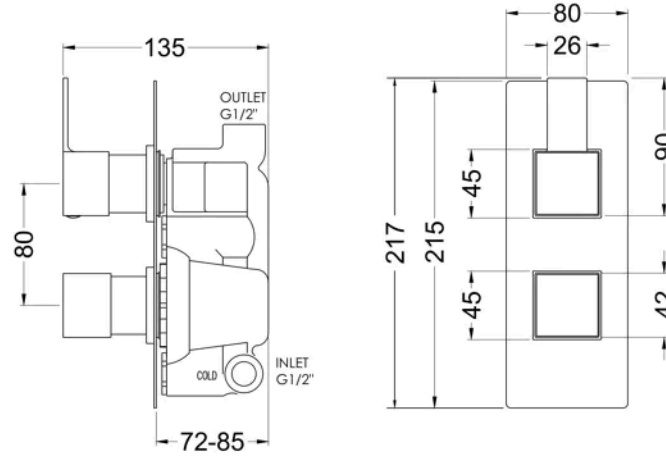

Sales Code: SANTW01

Barcode: 5056211898092

Brand: nuie

Description: nuie Chrome Thermostatic Shower Valve

Product Dimensions

Product	215 x 120 x 135 x 215mm (H x W x D x L)
Packaged	110 x 240 x 250mm (H x W x D)
Outer Box	500 x 360 x 280mm (H x W x D)
Nett Weight	2.57 kg
Packaged Weight	2.57 kg

Packaging Details

Label Size (mm)	50 x 100
Label Colour	White
Label Qty	1.0000

Product Details

Country of Origin	China
Product Material	Brass Abs
Control Type	Manual
WRAS Approved	Yes
Valve/Cartridge Type	1/4 Turn
Colour/Finish	Chrome
Mount Type	Recessed/Wall
Style	Contemporary
Handle Type	Lever/Square
TMV2 Approved	Yes
TMV3 Approved	No
Handset Included	No
Head Included	No
Min Operating Pressure	0.1 Bar
Minimum Operation Pressure	0 Bar
No. Outlets	1.0000
Outlet Elbow Supplied	No
Tmv2 Approval Number	2603035
Valve / Cartridge Type	1/4 Turn
Wras Approval No	250602040

Packaging Details

Label Size (mm)	50 x 100
Label Colour	White
Label Qty	2.0000

Product Details

Country of Origin	China
Product Material	Brass
Colour/Finish	Chrome
Style	Contemporary

Sales Code: HEAD50

Barcode: 5055369016020

Brand: nuie

Description: nuie Chrome Fixed Shower Head

Product Dimensions

Product	60 x 200 x 200mm (H x W x D)
Packaged	50 x 210 x 210mm (H x W x D)
Outer Box	430 x 225 x 265mm (H x W x D)
Nett Weight	0.72 kg
Packaged Weight	0.72 kg