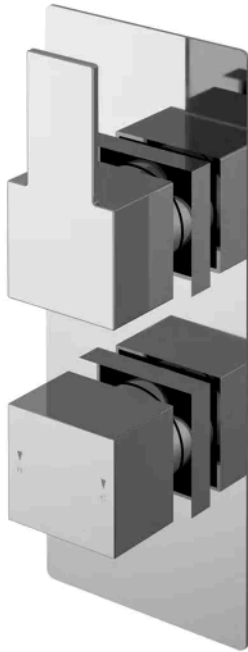

Product Details

Country of Origin	China
Product Material	Brass Abs
Control Type	Manual
Valve/Cartridge Type	Single Lever Cartridge
Colour/Finish	Chrome
Style	Contemporary
Min Operating Pressure	0.1 Bar
Minimum Operation Pressure	0 Bar
No. Of Body Jets	0.0000
Valve / Cartridge Type	Single Lever Cartridge

Sales Code: SANTW01

Barcode: 5056211898092

Brand: nuie

Description: nuie Chrome Thermostatic Shower Valve

Product Dimensions

Product	215 x 120 x 135 x 215mm (H x W x D x L)
Packaged	110 x 240 x 250mm (H x W x D)
Outer Box	500 x 360 x 280mm (H x W x D)
Nett Weight	2.57 kg
Packaged Weight	2.57 kg

Packaging Details

Label Size (mm)	50 x 100
Label Colour	White
Label Qty	1.0000

Product Details

Country of Origin	China
Product Material	Brass Abs
Control Type	Manual
WRAS Approved	Yes
Valve/Cartridge Type	1/4 Turn
Colour/Finish	Chrome
Mount Type	Recessed/Wall
Style	Contemporary
Handle Type	Lever/Square
TMV2 Approved	Yes
TMV3 Approved	No
Handset Included	No
Head Included	No
Min Operating Pressure	0.1 Bar
Minimum Operation Pressure	0 Bar
No. Outlets	1.0000
Outlet Elbow Supplied	No
Tmv2 Approval Number	2603035
Valve / Cartridge Type	1/4 Turn
Wras Approval No	250602040

Brand: nuie

Description: nuie Chrome Fixed Shower Head

Product Dimensions

Product	60 x 200 x 200mm (H x W x D)
Packaged	50 x 210 x 210mm (H x W x D)
Outer Box	430 x 225 x 265mm (H x W x D)
Nett Weight	0.72 kg
Packaged Weight	0.72 kg