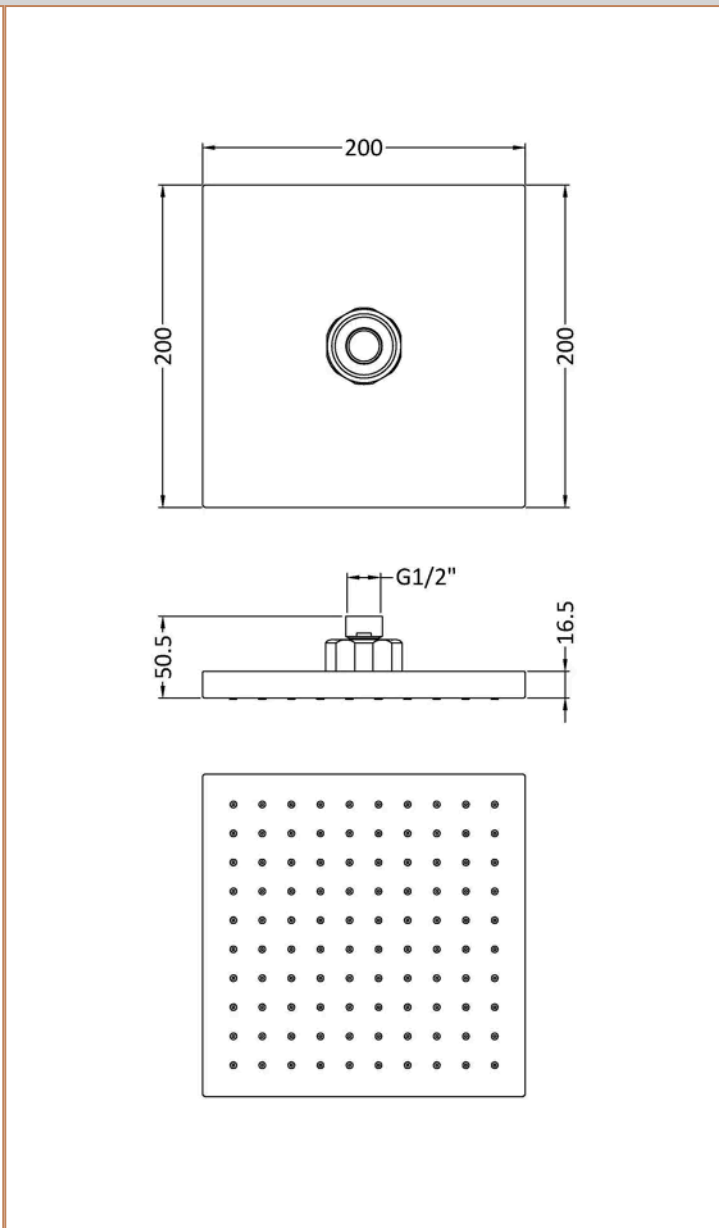

Sales Code: ARM19

Barcode: 5055369029754

Brand: nuie

Description: nuie Square Chrome Wall-Mounted Shower Arm

Product Dimensions

Product	51 x 51 x 350mm (H x W x D)
Packaged	60 x 70 x 400mm (H x W x D)
Outer Box	290 x 410 x 507mm (H x W x D)
Nett Weight	0.5 kg
Packaged Weight	0.6 kg

Packaging Details

Label Size (mm)	50 x 100
Label Colour	White
Label Qty	2.0000

Product Details

Country of Origin	China
Product Material	Brass
Colour/Finish	Chrome
Style	Contemporary

Sales Code: HEAD50

Barcode: 5055369016020

Brand: nuie

Description: nuie Chrome Fixed Shower Head

Product Dimensions

Product	60 x 200 x 200mm (H x W x D)
Packaged	50 x 210 x 210mm (H x W x D)
Outer Box	430 x 225 x 265mm (H x W x D)
Nett Weight	0.72 kg
Packaged Weight	0.72 kg

Packaging Details

Label Size (mm)	50 x 100
Label Colour	White
Label Qty	2.0000

Product Details

Country of Origin	China
Product Material	Brass Abs
Control Type	Not Applicable
WRAS Approved	No
Colour/Finish	Chrome
Mount Type	Surface/Wall
Style	Contemporary
Easy Clean	Yes
TMV2 Approved	No
TMV3 Approved	No
Handset Included	No
Head Included	Yes
Min Operating Pressure	0.2 Bar
Minimum Operation Pressure	0 Bar
Outlet Elbow Supplied	No