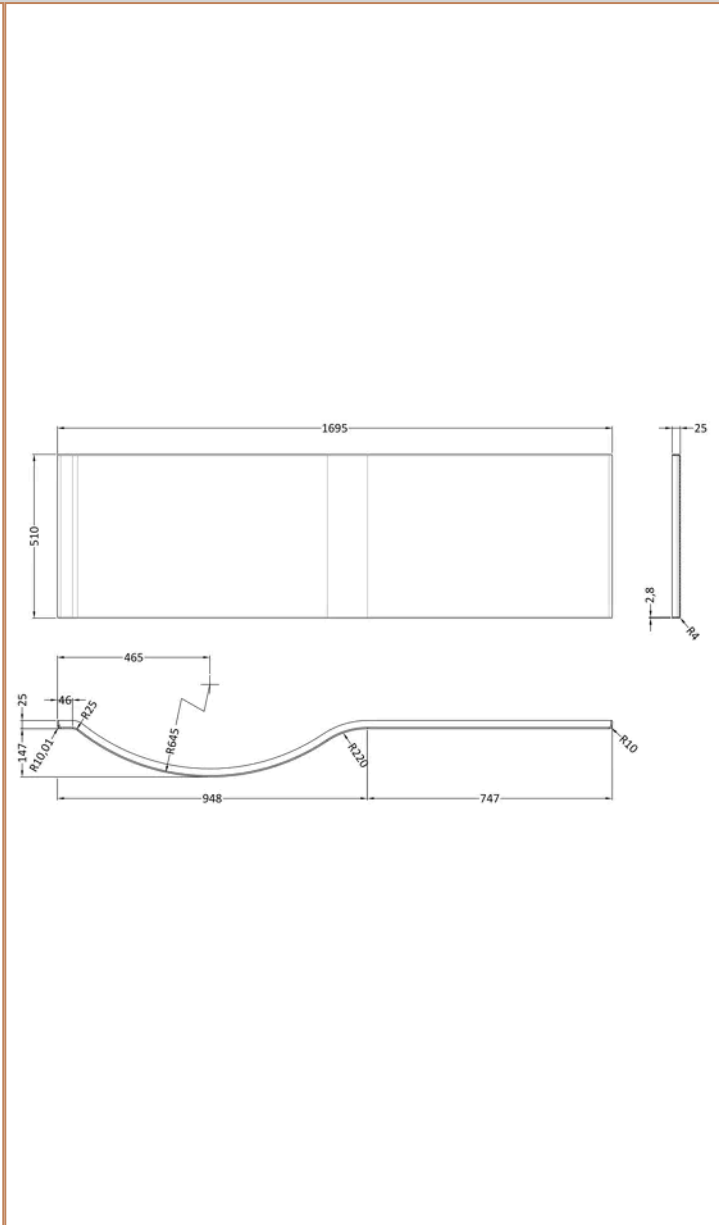

**Sales Code:**  
BAZPB003

**Barcode:** 5056678408780

**Brand:** nuie

**Description:** nuie 1700 x 850mm White P-Shaped Left Hand Shower Bath, Bath Screen, Front Panel And Leg Set

**Product Dimensions**

Product	415 x 850 x 1700mm (H x W x L)
Nett Weight	0.01 kg
Packaged Weight	0.01 kg

**Product Details**

Volume	200 Litre
Country of Origin	United Kingdom
Product Material	Acrylic,Aluminium
Colour/Finish	White
Style	Contemporary
Fixings Included	No
Adjustment Max	715
Adjustment Min	700
Bath Panel Included	Yes
Displaced Capacity	130 Litre
Embossed	No
Frame Finish	Polished Chrome
Glass Thickness	6 mm
Includes Grips	No
Leg Set Included	Yes
Legs Included	Yes
No. Of Tapholes	No Tapholes
Overflow Included	Yes
Painted Option Available	No
Tap Included	No
Waste Included	No

### Product Dimensions

Product	420 x 850 x 1695mm (H x W x L)
Packaged	415 x 900 x 1700mm (H x W x D)
Nett Weight	19 kg
Packaged Weight	19 kg

**Sales Code:** WBP200

**Barcode:** 5055275824580

**Brand:** nuie

**Description:** nuie 1700mm P-Shaped Acrylic Shower Bath Front Panel

**Product Dimensions**

Product	510 x 1700 x 30mm (H x W x D)
Packaged	30 x 520 x 1700mm (H x W x D)
Nett Weight	2 kg
Packaged Weight	2 kg