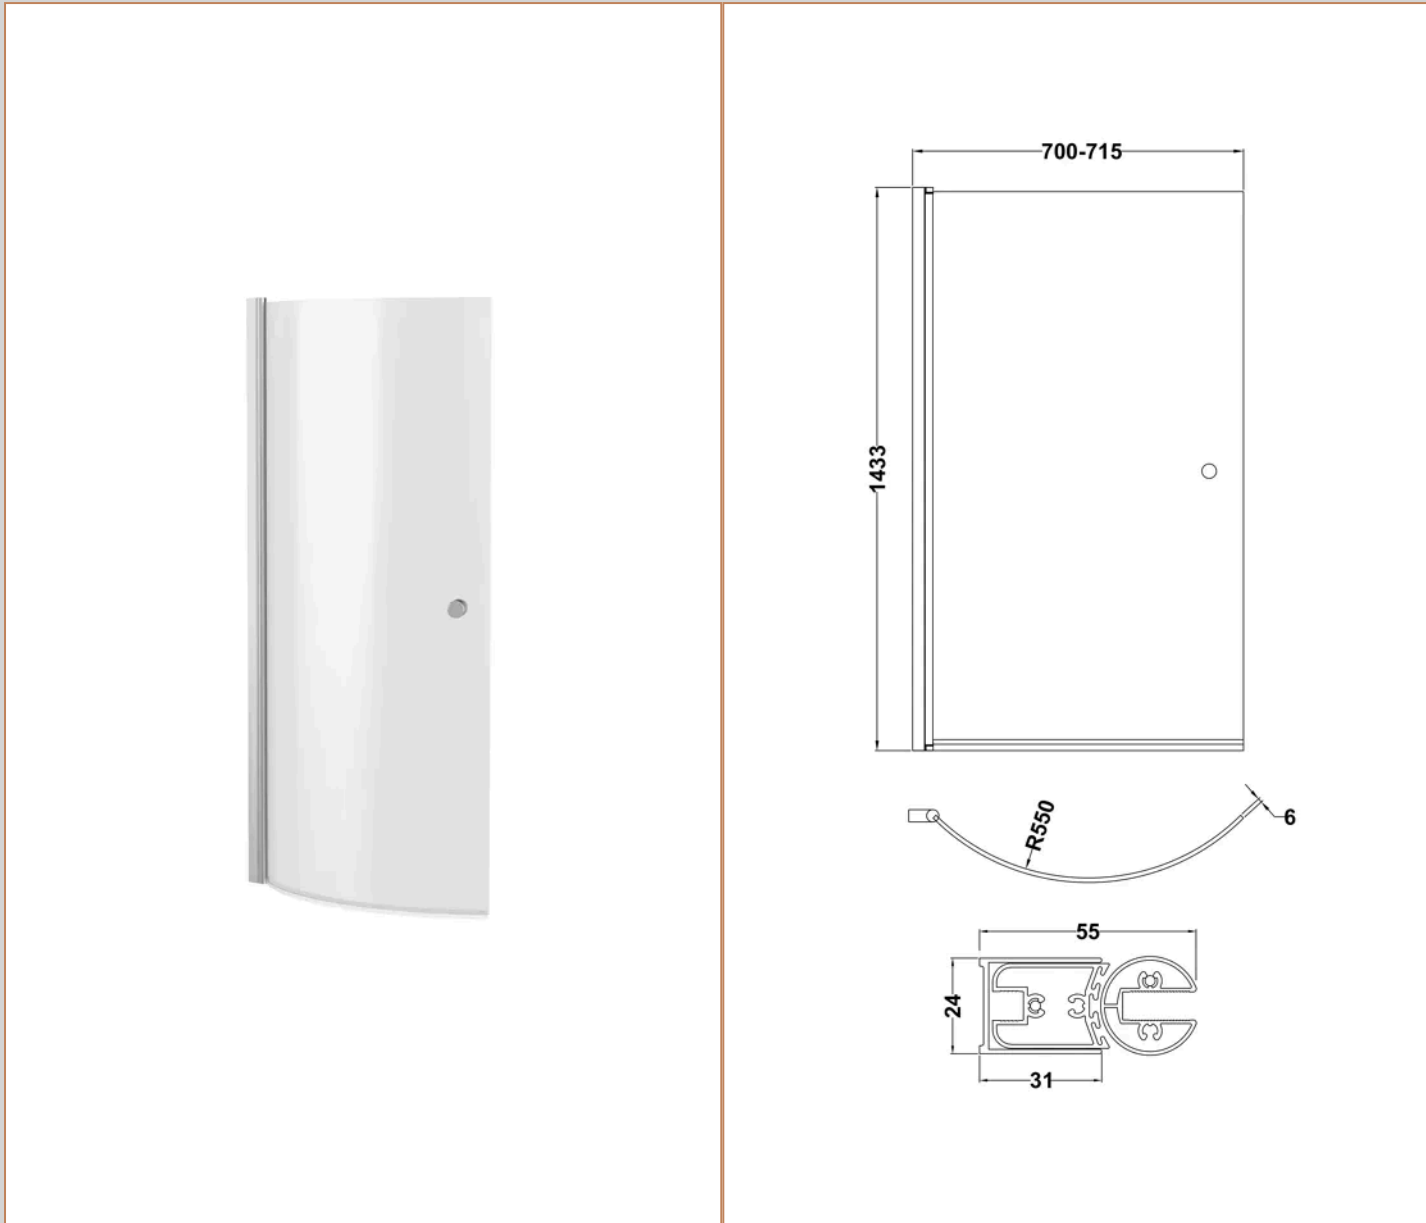

**Product Details**

Volume	200 Litre
Country of Origin	United Kingdom
Product Material	Acrylic,Aluminium
Colour/Finish	White
Style	Contemporary
Fixings Included	No
Adjustment Max	715
Adjustment Min	700
Bath Panel Included	Yes
Displaced Capacity	130 Litre
Embossed	No
Frame Finish	Polished Chrome
Glass Thickness	6 mm
Includes Grips	No
Leg Set Included	Yes
Legs Included	Yes
No. Of Tapholes	No Tapholes
Overflow Included	Yes
Painted Option Available	No
Tap Included	No
Waste Included	No

**Sales Code:** WBP200

**Barcode:** 5055275824580

**Brand:** nuie

**Description:** nuie 1700mm P-Shaped Acrylic Shower Bath Front Panel

**Product Dimensions**

Product	510 x 1700 x 30mm (H x W x D)
Packaged	30 x 520 x 1700mm (H x W x D)
Nett Weight	2 kg
Packaged Weight	2 kg

### Product Dimensions

Product	1433 x 715 x 185mm (H x W x D)
Packaged	55 x 835 x 1460mm (H x W x D)
Nett Weight	18 kg
Packaged Weight	18.9 kg

### Product Details

Country of Origin	China
Product Material	Aluminium
Colour/Finish	Chrome
Style	Contemporary
Easy Clean	No
Adjustment Max	715
Adjustment Min	700
Ce Certified	Yes
Declaration Of Performance	Yes
Easy Fit	No
Enclosure Design	Semi-Frameless
Frame Finish	Chrome
Glass Thickness	6 mm
Handles Included	No
Radius	550 mm
Support Bar Included	No
Swing In Dimension	690 mm
Swing Out Dimension	690 mm
Ukca Certified	Yes