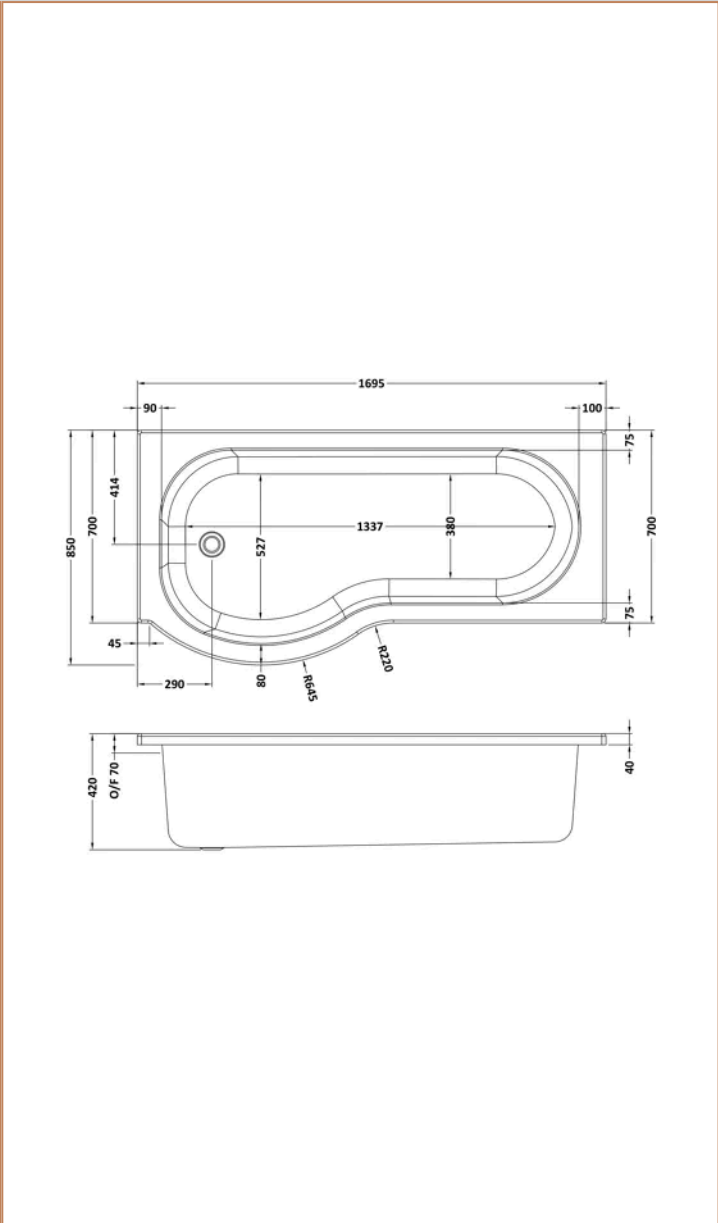

**Sales Code:**  
BAZPB003

**Barcode:** 5056678408780

**Brand:** nuie

**Description:** nuie 1700 x 850mm White P-Shaped Left Hand Shower Bath, Bath Screen, Front Panel And Leg Set

**Product Dimensions**

Product	415 x 850 x 1700mm (H x W x L)
Nett Weight	0.01 kg
Packaged Weight	0.01 kg

**Product Details**

Volume	200 Litre
Country of Origin	United Kingdom
Product Material	Acrylic,Aluminium
Colour/Finish	White
Style	Contemporary
Fixings Included	No
Adjustment Max	715
Adjustment Min	700
Bath Panel Included	Yes
Displaced Capacity	130 Litre
Embossed	No
Frame Finish	Polished Chrome
Glass Thickness	6 mm
Includes Grips	No
Leg Set Included	Yes
Legs Included	Yes
No. Of Tapholes	No Tapholes
Overflow Included	Yes
Painted Option Available	No
Tap Included	No
Waste Included	No

### Packaging Details

Label Size (mm)	35 x 300
Label Colour	White
Label Qty	2.0000

**Sales Code:** WBP200

**Barcode:** 5055275824580

**Brand:** nuie

**Description:** nuie 1700mm P-Shaped Acrylic Shower Bath Front Panel

**Product Dimensions**

Product	510 x 1700 x 30mm (H x W x D)
Packaged	30 x 520 x 1700mm (H x W x D)
Nett Weight	2 kg
Packaged Weight	2 kg