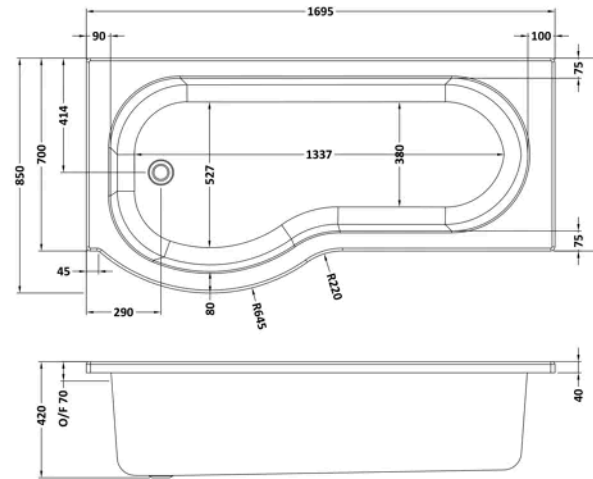

**Sales Code:**  
BAZPB003

**Barcode:** 5056678408780

**Brand:** nuie

**Description:** nuie 1700 x 850mm White P-Shaped Left Hand Shower Bath, Bath Screen, Front Panel And Leg Set

**Product Dimensions**

Product	415 x 850 x 1700mm (H x W x L)
Nett Weight	0.01 kg
Packaged Weight	0.01 kg

**Product Details**

Volume	200 Litre
Country of Origin	United Kingdom
Product Material	Acrylic,Aluminium
Colour/Finish	White
Style	Contemporary
Fixings Included	No
Adjustment Max	715
Adjustment Min	700
Bath Panel Included	Yes
Displaced Capacity	130 Litre
Embossed	No
Frame Finish	Polished Chrome
Glass Thickness	6 mm
Includes Grips	No
Leg Set Included	Yes
Legs Included	Yes
No. Of Tapholes	No Tapholes
Overflow Included	Yes
Painted Option Available	No
Tap Included	No
Waste Included	No

### Product Dimensions

Product	420 x 850 x 1695mm (H x W x L)
Packaged	415 x 900 x 1700mm (H x W x D)
Nett Weight	19 kg
Packaged Weight	19 kg

**Sales Code:** WBP200

**Barcode:** 5055275824580

**Brand:** nuie

**Description:** nuie 1700mm P-Shaped Acrylic Shower Bath Front Panel

**Product Dimensions**

Product	510 x 1700 x 30mm (H x W x D)
Packaged	30 x 520 x 1700mm (H x W x D)
Nett Weight	2 kg
Packaged Weight	2 kg