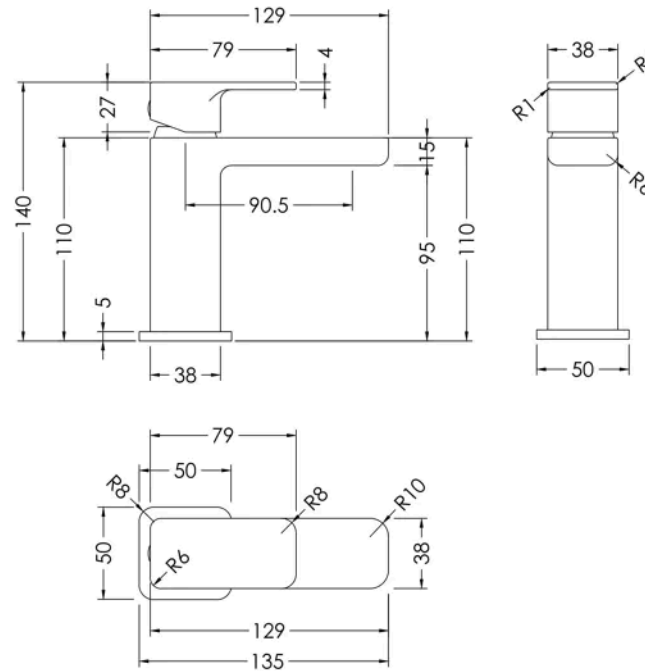

**Product Dimensions**

Product	781 x 400 x 222mm (H x W x D)
Packaged	830 x 240 x 410mm (H x W x D)
Nett Weight	17.5 kg
Packaged Weight	18.5 kg

**Product Details**

Country of Origin	China
Product Material	Mfc Painted Gloss
Colour/Finish	Gloss White
Mount Type	Floor
Style	Contemporary
Handle Type	Bar Handle
Construction Method	Cam & Wood Dowel
Ce Certified	No
Construction Type	Rigid
Fsc Certified	Yes
Handles Included	Yes
Inner Bowl Height	100 mm
Leg Set Included	No
Legs Included	No
Material Thickness	16 mm
No. Doors	1
No. Of Tapholes	1
No. Shelves	1
Number Of Bowls	1
Number Of Shelves	1
Overflow Included	Yes
Tap Included	No
Waste Included	No
Waste Shroud	No

### Product Dimensions

Product	140 x 48 x 129mm (H x W x D)
Packaged	95 x 245 x 275mm (H x W x D)
Outer Box	500 x 480 x 295mm (H x W x D)
Nett Weight	1.62 kg
Packaged Weight	1.62 kg

### Packaging Details

Label Size (mm)	50 x 100
Label Colour	White
Label Qty	1.0000

### Product Details

Country of Origin	China
Product Material	Brass, Plastic
Control Type	Manual
Waste Type	Push Button
WRAS Approved	No
Valve/Cartridge Type	Single Lever Cartridge
Colour/Finish	Chrome
Mount Type	Deck
Style	Contemporary
Handle Type	Lever/Square
TMV2 Approved	No
TMV3 Approved	No
Pipe Size	1/2"
Min Operating Pressure	0.2 Bar
Minimum Operation Pressure	0 Bar
Tap Spout Height	95 mm
Tap Spout Projection	90 mm
Tap Tails Included	Yes
Valve / Cartridge Type	Single Lever Cartridge
Waste Included	Yes