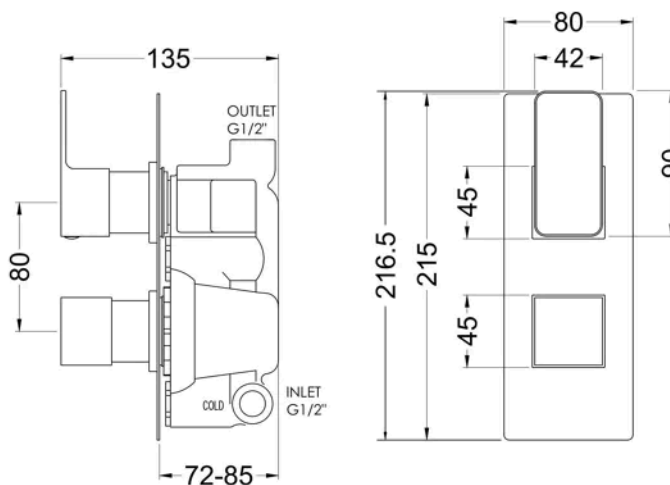

Sales Code: SBS34TW1

Barcode: 5056462601878

Brand: nuie

Description: nuie Square Shower Kit Concealed Valve, Shower Head & Arm

Technical Drawing Not Available

Product Dimensions

Product	215 x 120 x 135mm (H x W x D)
Nett Weight	0.1 kg
Packaged Weight	0.1 kg

Sales Code: WINTW01

Barcode: 5056211898382

Brand: nuie

Description: nuie Windon Chrome Thermostatic Shower Valve Twin Thermostatic

Product Dimensions

Product	215 x 120 x 135mm (H x W x D)
Packaged	110 x 240 x 250mm (H x W x D)
Outer Box	500 x 360 x 280mm (H x W x D)
Nett Weight	2.57 kg
Packaged Weight	2.57 kg

Packaging Details

Label Size (mm)	50 x 100
Label Colour	White
Label Qty	2.0000

Product Details

Country of Origin	China
Product Material	Brass
Colour/Finish	Chrome
Style	Contemporary

Sales Code: HEAD50

Barcode: 5055369016020

Brand: nuie

Description: nuie Chrome Fixed Shower Head

Product Dimensions

Product	60 x 200 x 200mm (H x W x D)
Packaged	50 x 210 x 210mm (H x W x D)
Outer Box	430 x 225 x 265mm (H x W x D)
Nett Weight	0.72 kg
Packaged Weight	0.72 kg