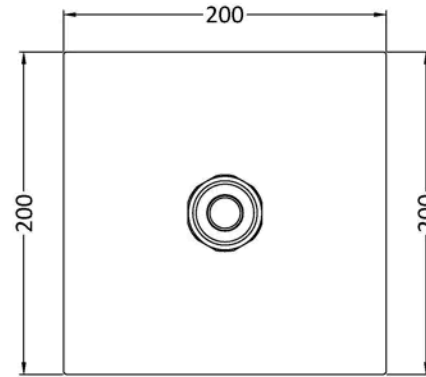

Sales Code: ARM19

Barcode: 5055369029754

Brand: nuie

Description: nuie Square Chrome Wall-Mounted Shower Arm

Product Dimensions

Product	51 x 51 x 350mm (H x W x D)
Packaged	60 x 70 x 400mm (H x W x D)
Outer Box	290 x 410 x 507mm (H x W x D)
Nett Weight	0.5 kg
Packaged Weight	0.6 kg

Packaging Details

Label Size (mm)	50 x 100
Label Colour	White
Label Qty	2.0000

Product Details

Country of Origin	China
Product Material	Brass
Colour/Finish	Chrome
Style	Contemporary

Sales Code: HEAD50

Barcode: 5055369016020

Brand: nuie

Description: nuie Chrome Fixed Shower Head

Product Dimensions

Product	60 x 200 x 200mm (H x W x D)
Packaged	50 x 210 x 210mm (H x W x D)
Outer Box	430 x 225 x 265mm (H x W x D)
Nett Weight	0.72 kg
Packaged Weight	0.72 kg

Packaging Details

Label Size (mm)	50 x 100
Label Colour	White
Label Qty	2.0000

Product Details

Country of Origin	China
Product Material	Brass Abs
Control Type	Not Applicable
WRAS Approved	No
Colour/Finish	Chrome
Mount Type	Surface/Wall
Style	Contemporary
Easy Clean	Yes
TMV2 Approved	No
TMV3 Approved	No
Handset Included	No
Head Included	Yes
Min Operating Pressure	0.2 Bar
Minimum Operation Pressure	0 Bar
Outlet Elbow Supplied	No