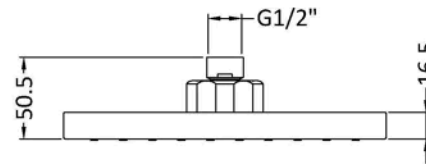

Sales Code: ARM19

Barcode: 5055369029754

Brand: nuie

Description: nuie Square Chrome Wall-Mounted Shower Arm

Product Dimensions

Product	51 x 51 x 350mm (H x W x D)
Packaged	60 x 70 x 400mm (H x W x D)
Outer Box	290 x 410 x 507mm (H x W x D)
Nett Weight	0.5 kg
Packaged Weight	0.6 kg

Packaging Details

Label Size (mm)	50 x 100
Label Colour	White
Label Qty	2.0000

Product Details

Country of Origin	China
Product Material	Brass
Colour/Finish	Chrome
Style	Contemporary

Sales Code: HEAD50

Barcode: 5055369016020

Brand: nuie

Description: nuie Chrome Fixed Shower Head

Product Dimensions

Product	60 x 200 x 200mm (H x W x D)
Packaged	50 x 210 x 210mm (H x W x D)
Outer Box	430 x 225 x 265mm (H x W x D)
Nett Weight	0.72 kg
Packaged Weight	0.72 kg

Packaging Details

Label Size (mm)	50 x 100
Label Colour	White
Label Qty	2.0000

Product Details

Country of Origin	China
Product Material	Brass Abs
Control Type	Not Applicable
WRAS Approved	No
Colour/Finish	Chrome
Mount Type	Surface/Wall
Style	Contemporary
Easy Clean	Yes
TMV2 Approved	No
TMV3 Approved	No
Handset Included	No
Head Included	Yes
Min Operating Pressure	0.2 Bar
Minimum Operation Pressure	0 Bar
Outlet Elbow Supplied	No