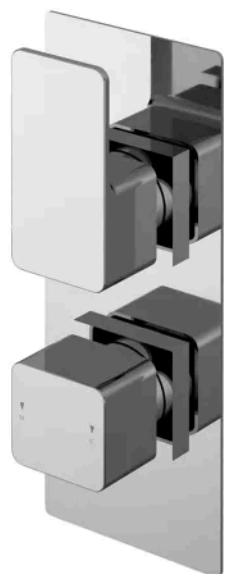

Sales Code: SBS34TW1

Barcode: 5056462601878

Brand: nuie

Description: nuie Square Shower Kit Concealed Valve, Shower Head & Arm

Technical Drawing Not Available

Product Dimensions

Product	215 x 120 x 135mm (H x W x D)
Nett Weight	0.1 kg
Packaged Weight	0.1 kg

Product Details

Country of Origin	China
Product Material	Brass Abs
Control Type	Manual
Valve/Cartridge Type	Single Lever Cartridge
Colour/Finish	Chrome
Style	Contemporary
Min Operating Pressure	0.1 Bar
Minimum Operation Pressure	0 Bar
No. Of Body Jets	0.0000
Valve / Cartridge Type	Single Lever Cartridge

Sales Code: WINTW01

Barcode: 5056211898382

Brand: nuie

Description: nuie Windon Chrome Thermostatic Shower Valve Twin Thermostatic

Product Dimensions

Product	215 x 120 x 135mm (H x W x D)
Packaged	110 x 240 x 250mm (H x W x D)
Outer Box	500 x 360 x 280mm (H x W x D)
Nett Weight	2.57 kg
Packaged Weight	2.57 kg

Packaging Details

Label Size (mm)	50 x 100
Label Colour	White
Label Qty	1.0000

Product Details

Country of Origin	China
Product Material	Brass Abs
Control Type	Manual
WRAS Approved	Yes
Valve/Cartridge Type	1/4 Turn
Colour/Finish	Chrome
Mount Type	Recessed/Wall
Style	Contemporary
Handle Type	Lever/Square
TMV2 Approved	Yes
TMV3 Approved	No
Handset Included	No
Head Included	No
Min Operating Pressure	0.1 Bar
Minimum Operation Pressure	0 Bar
No. Outlets	1.0000
Outlet Elbow Supplied	No
Tmv2 Approval Number	2603035
Valve / Cartridge Type	1/4 Turn
Wras Approval No	250602040