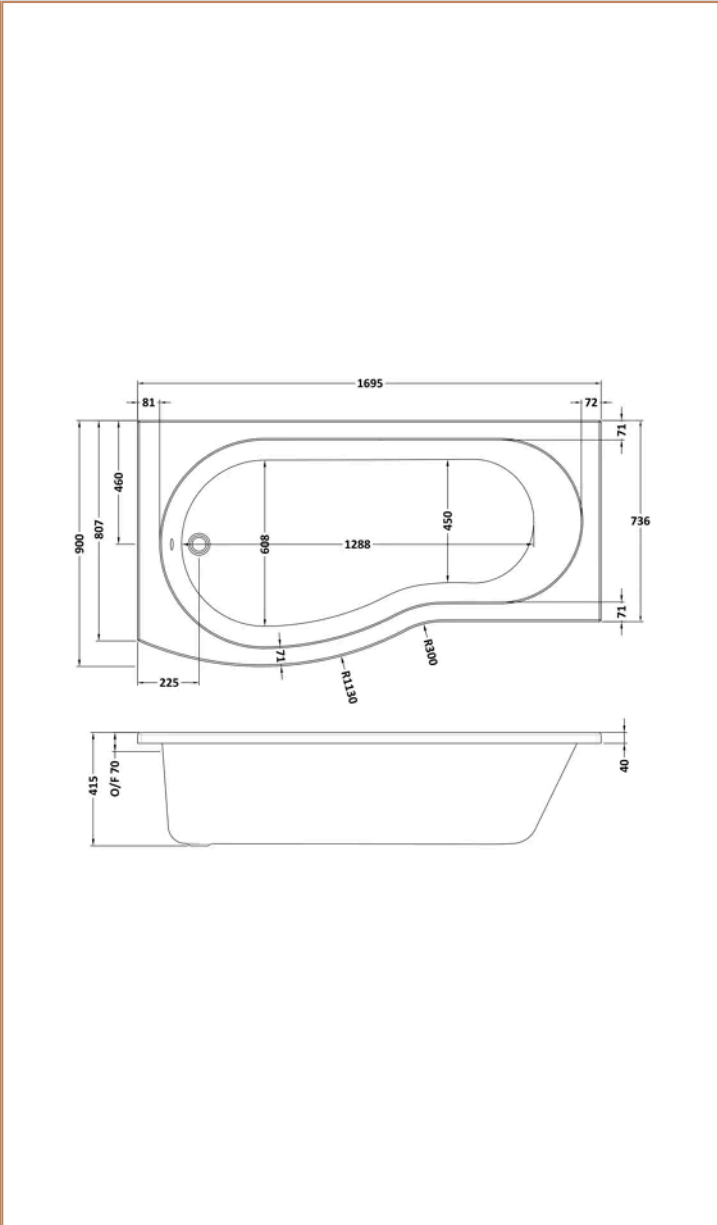

Sales Code:
BAZBB002

Barcode: 5056678408759

Brand: nuie

Description: nuie 1700 x 900mm White B-Shaped Left Hand Shower Bath, Bath Screen, Side Panel And Leg Set

Product Dimensions

Product	415 x 900 x 1695mm (H x W x L)
Nett Weight	0.01 kg
Packaged Weight	0.01 kg

Product Details

Volume	240 Litre
Country of Origin	United Kingdom
Product Material	Acrylic
Colour/Finish	White
Style	Contemporary
Adjustment Max	850
Adjustment Min	835
Bath Panel Included	Yes
Displaced Capacity	170 Litre
Embossed	No
Frame Finish	Polished Chrome
Glass Thickness	6 mm
Includes Grips	No
Leg Set Included	No
Legs Included	No
No. Of Tapholes	No Tapholes
Overflow Included	Yes
Tap Included	No
Waste Included	No

Sales Code: WBB101

Barcode: 5055275821152

Brand: nuie

Description: nuie 1700mm Shower B-Shaped Left-Hand Bath

Product Dimensions

Product	1695 x 900 x 415 x 1700mm (H x W x D x L)
Packaged	415 x 900 x 1700mm (H x W x D)
Nett Weight	18.75 kg
Packaged Weight	19 kg

Packaging Details

Label Size (mm)	35 x 300
Label Colour	White
Label Qty	2.0000

Product Details

Volume	240 Litre
Country of Origin	United Kingdom
Product Material	Acrylic
Colour/Finish	White
Style	Contemporary
Fixings Included	No
Bath Panel Included	No
Ce Certified	Yes
Declaration Of Performance	Yes
Displaced Capacity	170 Litre
Includes Grips	No
Leg Set Included	No
Legs Included	No
No. Of Tapholes	No Tapholes
Overflow Included	No
Tap Included	No
Ukca Certified	Yes
Waste Included	No