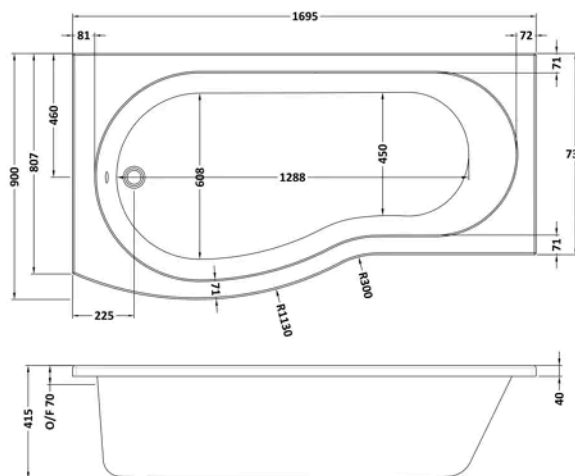

Sales Code:
BAZBB002

Barcode: 5056678408759

Brand: nuie

Description: nuie 1700 x 900mm White B-Shaped Left Hand Shower Bath, Bath Screen, Side Panel And Leg Set

Product Dimensions

Product	415 x 900 x 1695mm (H x W x L)
Nett Weight	0.01 kg
Packaged Weight	0.01 kg

Product Details

Volume	240 Litre
Country of Origin	United Kingdom
Product Material	Acrylic
Colour/Finish	White
Style	Contemporary
Adjustment Max	850
Adjustment Min	835
Bath Panel Included	Yes
Displaced Capacity	170 Litre
Embossed	No
Frame Finish	Polished Chrome
Glass Thickness	6 mm
Includes Grips	No
Leg Set Included	No
Legs Included	No
No. Of Tapholes	No Tapholes
Overflow Included	Yes
Tap Included	No
Waste Included	No

Sales Code: WBB101

Barcode: 5055275821152

Brand: nuie

Description: nuie 1700mm Shower B-Shaped Left-Hand Bath

Product Dimensions

Product	1695 x 900 x 415 x 1700mm (H x W x D x L)
Packaged	415 x 900 x 1700mm (H x W x D)
Nett Weight	18.75 kg
Packaged Weight	19 kg

Packaging Details

Label Size (mm)	35 x 300
Label Colour	White
Label Qty	2.0000

Product Details

Volume	240 Litre
Country of Origin	United Kingdom
Product Material	Acrylic
Colour/Finish	White
Style	Contemporary
Fixings Included	No
Bath Panel Included	No
Ce Certified	Yes
Declaration Of Performance	Yes
Displaced Capacity	170 Litre
Includes Grips	No
Leg Set Included	No
Legs Included	No
No. Of Tapholes	No Tapholes
Overflow Included	No
Tap Included	No
Ukca Certified	Yes
Waste Included	No