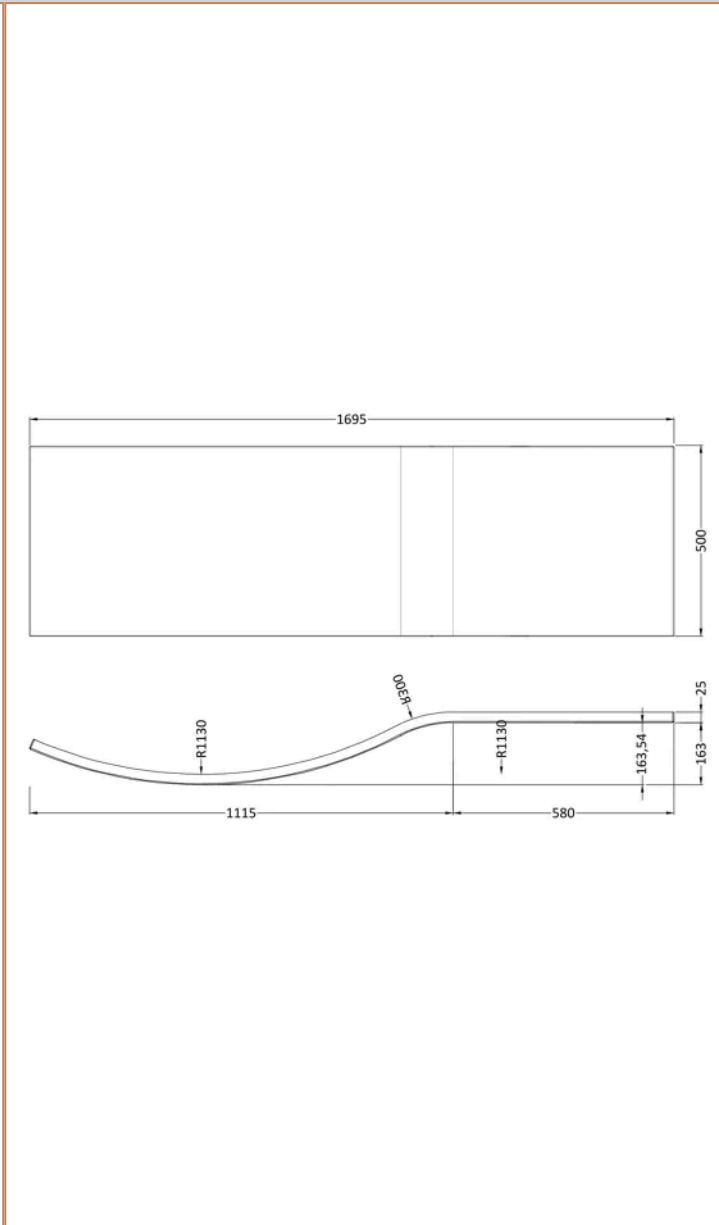

Sales Code:
BAZBB002

Barcode: 5056678408759

Brand: nuie

Description: nuie 1700 x 900mm White B-Shaped Left Hand Shower Bath, Bath Screen, Side Panel And Leg Set

Product Dimensions

Product	415 x 900 x 1695mm (H x W x L)
Nett Weight	0.01 kg
Packaged Weight	0.01 kg

Product Details

Volume	240 Litre
Country of Origin	United Kingdom
Product Material	Acrylic
Colour/Finish	White
Style	Contemporary
Adjustment Max	850
Adjustment Min	835
Bath Panel Included	Yes
Displaced Capacity	170 Litre
Embossed	No
Frame Finish	Polished Chrome
Glass Thickness	6 mm
Includes Grips	No
Leg Set Included	No
Legs Included	No
No. Of Tapholes	No Tapholes
Overflow Included	Yes
Tap Included	No
Waste Included	No

Packaging Details

Label Size (mm)	35 x 300
Label Colour	White
Label Qty	2.0000

Product Details

Volume	240 Litre
Country of Origin	United Kingdom
Product Material	Acrylic
Colour/Finish	White
Style	Contemporary
Fixings Included	No
Bath Panel Included	No
Ce Certified	Yes
Declaration Of Performance	Yes
Displaced Capacity	170 Litre
Includes Grips	No
Leg Set Included	No
Legs Included	No
No. Of Tapholes	No Tapholes
Overflow Included	No
Tap Included	No
Ukca Certified	Yes
Waste Included	No

Sales Code: WBB200

Barcode: 5055275821169

Brand: nuie

Description: nuie 1700mm Acrylic B-Shaped Shower Bath Front Panel

Product Dimensions

Product	500 x 1800 x 30mm (H x W x D)
Packaged	30 x 520 x 1700mm (H x W x D)
Nett Weight	2 kg
Packaged Weight	2 kg