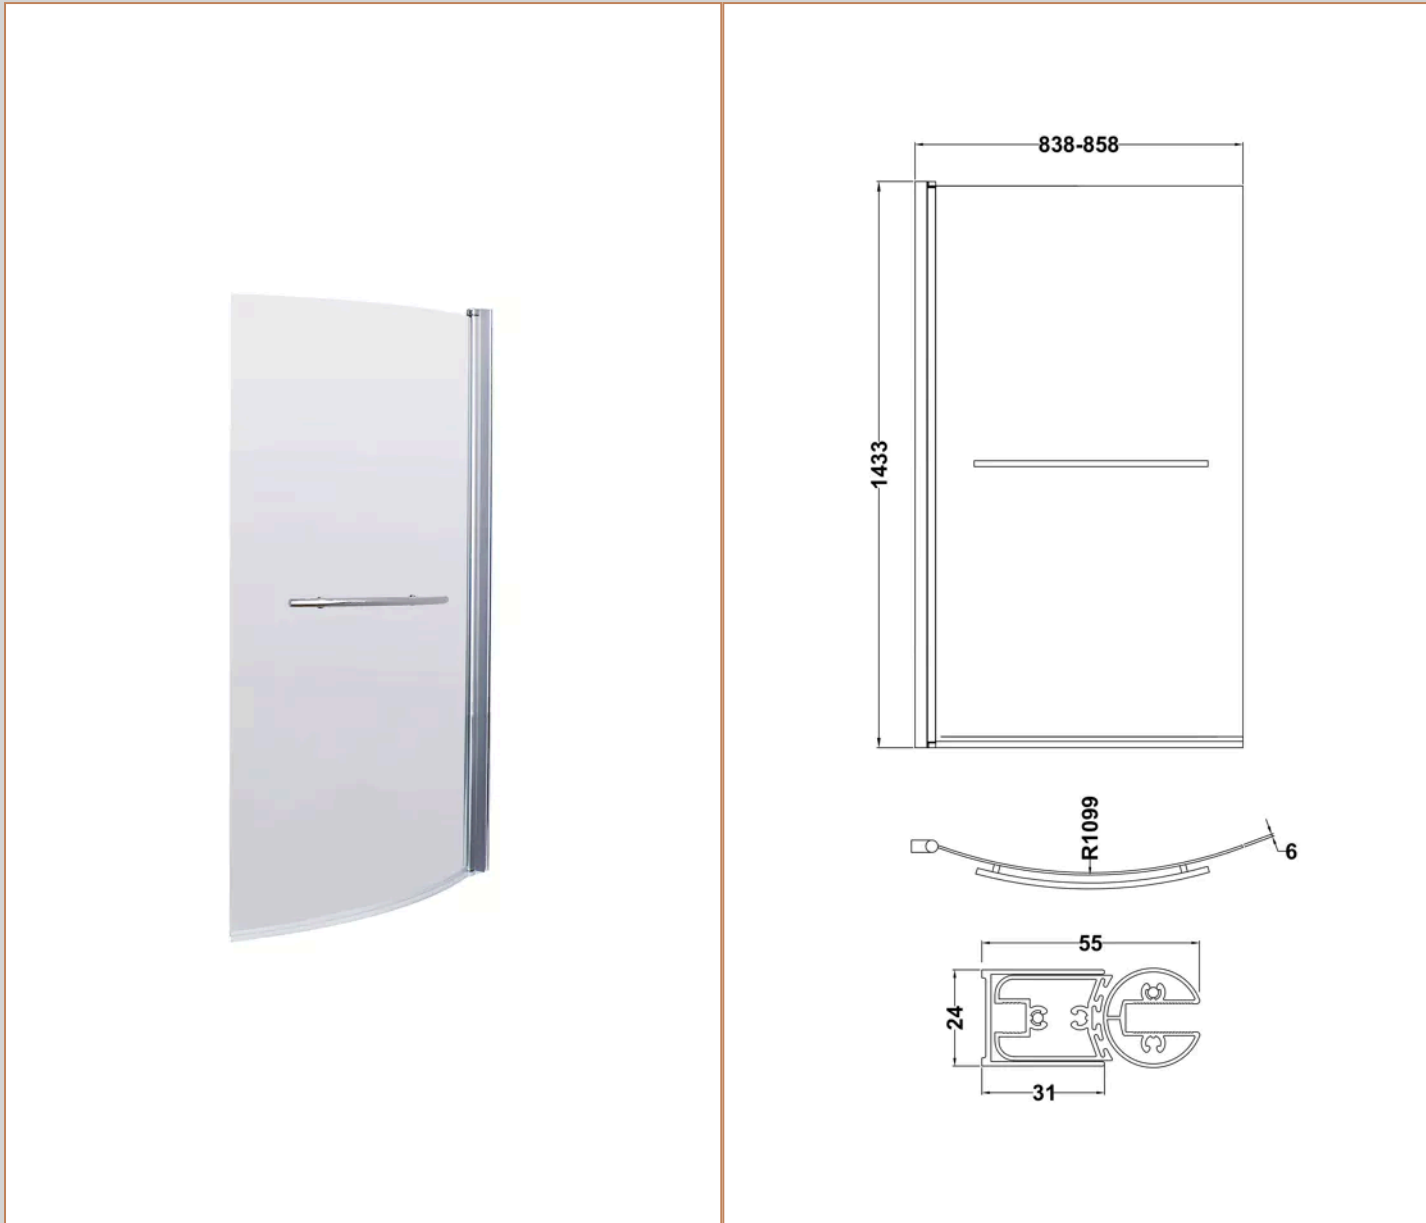

Product Details

Volume	240 Litre
Country of Origin	United Kingdom
Product Material	Acrylic
Colour/Finish	White
Style	Contemporary
Adjustment Max	850
Adjustment Min	835
Bath Panel Included	Yes
Displaced Capacity	170 Litre
Embossed	No
Frame Finish	Polished Chrome
Glass Thickness	6 mm
Includes Grips	No
Leg Set Included	No
Legs Included	No
No. Of Tapholes	No Tapholes
Overflow Included	Yes
Tap Included	No
Waste Included	No

Packaging Details

Label Size (mm)	35 x 300
Label Colour	White
Label Qty	2.0000

Product Details

Volume	240 Litre
Country of Origin	United Kingdom
Product Material	Acrylic
Colour/Finish	White
Style	Contemporary
Fixings Included	No
Bath Panel Included	No
Ce Certified	Yes
Declaration Of Performance	Yes
Displaced Capacity	170 Litre
Includes Grips	No
Leg Set Included	No
Legs Included	No
No. Of Tapholes	No Tapholes
Overflow Included	No
Tap Included	No
Ukca Certified	Yes
Waste Included	No

Barcode: 5055369001033

Brand: nuie

Description: nuie 860mm Semi-Frameless Chrome Curved Bath Screen With Rail

Product Dimensions

Product	1433 x 858 x 185mm (H x W x D)
Packaged	50 x 835 x 1460mm (H x W x D)
Nett Weight	20.2 kg
Packaged Weight	20.9 kg

Packaging Details

Label Size (mm)	30 x 140
-----------------	----------

Product Details

Country of Origin	China
Product Material	Aluminium
Colour/Finish	Chrome
Style	Contemporary
Fixings Included	Yes
Easy Clean	No
Adjustment Max	858
Adjustment Min	838
Ce Certified	Yes
Declaration Of Performance	Yes
Easy Fit	No
Enclosure Design	Semi-Frameless
Extras Included	Towel Rail
Frame Finish	Chrome
Glass Thickness	6 mm
Handles Included	No
Radius	1099 mm
Support Bar Included	No
Swing In Dimension	780 mm
Swing Out Dimension	780 mm
Ukca Certified	Yes