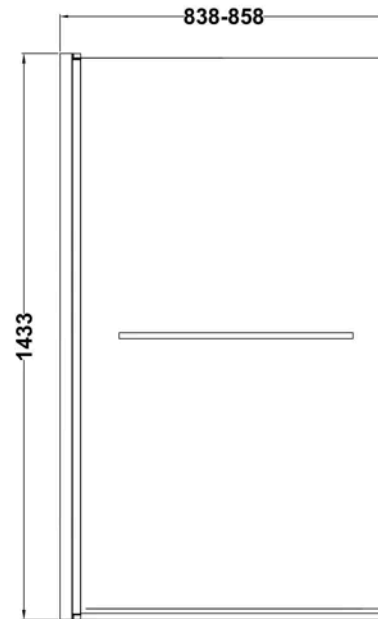

Packaging Details

Label Size (mm)	35 x 300
Label Colour	White
Label Qty	2.0000

Product Details

Volume	240 Litre
Country of Origin	United Kingdom
Product Material	Acrylic
Colour/Finish	White
Style	Contemporary
Fixings Included	No
Bath Panel Included	No
Ce Certified	Yes
Declaration Of Performance	Yes
Displaced Capacity	170 Litre
Includes Grips	No
Leg Set Included	No
Legs Included	No
No. Of Tapholes	No Tapholes
Overflow Included	No
Tap Included	No
Ukca Certified	Yes
Waste Included	No

Sales Code: WBB200

Barcode: 5055275821169

Brand: nuie

Description: nuie 1700mm Acrylic B-Shaped Shower Bath Front Panel

Product Dimensions

Product	500 x 1800 x 30mm (H x W x D)
Packaged	30 x 520 x 1700mm (H x W x D)
Nett Weight	2 kg
Packaged Weight	2 kg

Barcode: 5055369001033

Brand: nuie

Description: nuie 860mm Semi-Frameless Chrome Curved Bath Screen With Rail

Product Dimensions

Product	1433 x 858 x 185mm (H x W x D)
Packaged	50 x 835 x 1460mm (H x W x D)
Nett Weight	20.2 kg
Packaged Weight	20.9 kg

Packaging Details

Label Size (mm)	30 x 140
-----------------	----------

Product Details

Country of Origin	China
Product Material	Aluminium
Colour/Finish	Chrome
Style	Contemporary
Fixings Included	Yes
Easy Clean	No
Adjustment Max	858
Adjustment Min	838
Ce Certified	Yes
Declaration Of Performance	Yes
Easy Fit	No
Enclosure Design	Semi-Frameless
Extras Included	Towel Rail
Frame Finish	Chrome
Glass Thickness	6 mm
Handles Included	No
Radius	1099 mm
Support Bar Included	No
Swing In Dimension	780 mm
Swing Out Dimension	780 mm
Ukca Certified	Yes