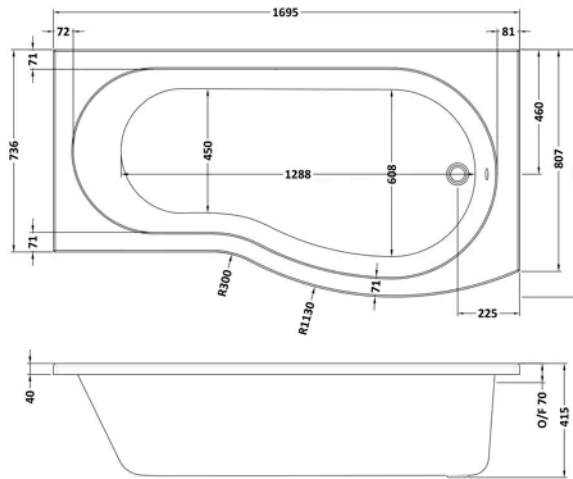

Sales Code:
BAZBB004

Barcode: 5056678408766

Brand: nuie

Description: nuie 1700 x 900mm White B-Shaped Right Hand Shower Bath, Bath Screen, Side Panel And Leg Set

Product Dimensions	
Product	415 x 900 x 1700mm (H x W x L)
Nett Weight	0.01 kg
Packaged Weight	0.01 kg
Product Details	
Volume	240 Litre
Country of Origin	United Kingdom
Product Material	Acrylic,Aluminium
Colour/Finish	White
Style	Contemporary
Fixings Included	No
Adjustment Max	850
Adjustment Min	835
Bath Panel Included	Yes
Displaced Capacity	170 Litre
Embossed	No
Frame Finish	Polished Chrome
Glass Thickness	6 mm
Includes Grips	No
Leg Set Included	Yes
Legs Included	Yes
No. Of Tapholes	No Tapholes
Overflow Included	Yes
Painted Option Available	No
Tap Included	No
Waste Included	No

Sales Code: WBB102

Barcode: 5055369083541

Brand: nuie

Description: nuie 1700mm Shower B-Shaped Right-Hand Bath

Product Dimensions

Product	1695 x 900 x 415 x 1700mm (H x W x D x L)
Packaged	415 x 900 x 1700mm (H x W x D)
Nett Weight	18.75 kg
Packaged Weight	19 kg

Packaging Details

Label Size (mm)	35 x 300
Label Colour	White
Label Qty	2.0000

Product Details

Volume	240 Litre
Country of Origin	United Kingdom
Product Material	Acrylic
Colour/Finish	White
Style	Contemporary
Fixings Included	No
Bath Panel Included	No
Ce Certified	Yes
Declaration Of Performance	Yes
Displaced Capacity	170 Litre
Includes Grips	No
Leg Set Included	No
Legs Included	No
No. Of Tapholes	No Tapholes
Overflow Included	No
Tap Included	No
Ukca Certified	Yes
Waste Included	No

Sales Code: WBB200

Barcode: 5055275821169

Brand: nuie

Description: nuie 1700mm Acrylic B-Shaped Shower Bath Front Panel

Product Dimensions

Product	500 x 1800 x 30mm (H x W x D)
Packaged	30 x 520 x 1700mm (H x W x D)
Nett Weight	2 kg
Packaged Weight	2 kg