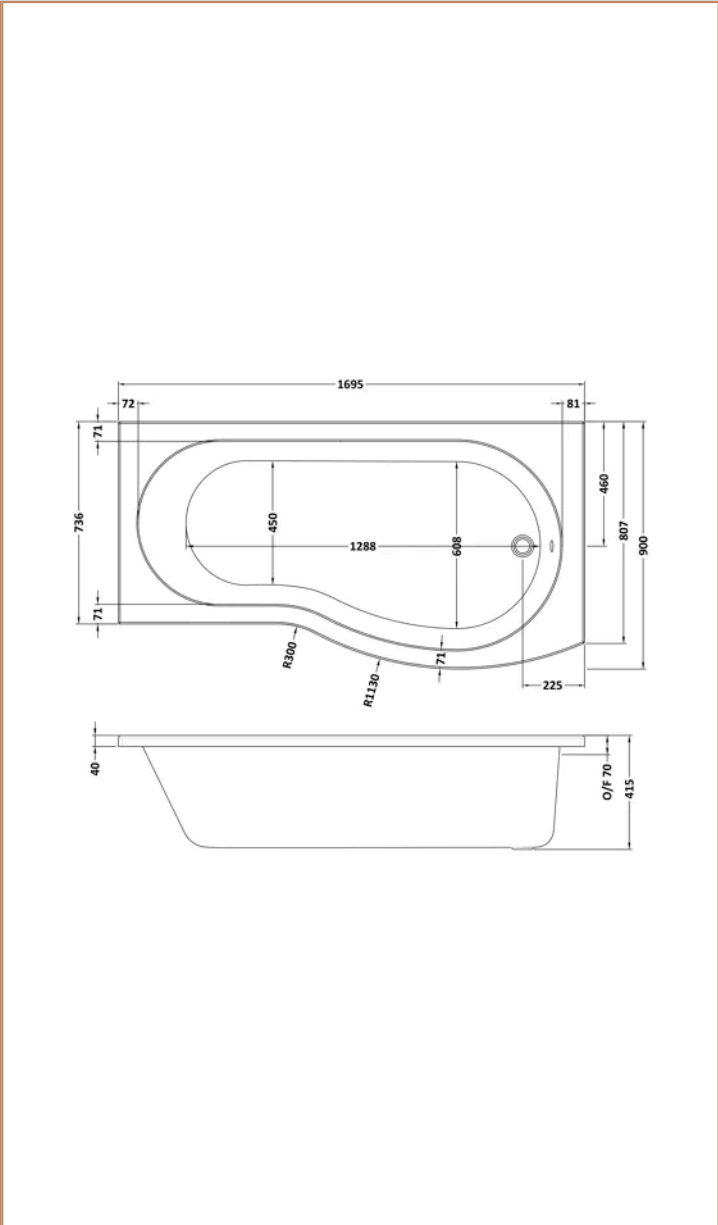

Sales Code:
BAZBB004

Barcode: 5056678408766

Brand: nuie

Description: nuie 1700 x 900mm White B-Shaped Right Hand Shower Bath, Bath Screen, Side Panel And Leg Set

Product Dimensions	
Product	415 x 900 x 1700mm (H x W x L)
Nett Weight	0.01 kg
Packaged Weight	0.01 kg
Product Details	
Volume	240 Litre
Country of Origin	United Kingdom
Product Material	Acrylic,Aluminium
Colour/Finish	White
Style	Contemporary
Fixings Included	No
Adjustment Max	850
Adjustment Min	835
Bath Panel Included	Yes
Displaced Capacity	170 Litre
Embossed	No
Frame Finish	Polished Chrome
Glass Thickness	6 mm
Includes Grips	No
Leg Set Included	Yes
Legs Included	Yes
No. Of Tapholes	No Tapholes
Overflow Included	Yes
Painted Option Available	No
Tap Included	No
Waste Included	No

Sales Code: WBB102

Barcode: 5055369083541

Brand: nuie

Description: nuie 1700mm Shower B-Shaped Right-Hand Bath

Product Dimensions

Product	1695 x 900 x 415 x 1700mm (H x W x D x L)
Packaged	415 x 900 x 1700mm (H x W x D)
Nett Weight	18.75 kg
Packaged Weight	19 kg

Packaging Details

Label Size (mm)	35 x 300
Label Colour	White
Label Qty	2.0000

Product Details

Volume	240 Litre
Country of Origin	United Kingdom
Product Material	Acrylic
Colour/Finish	White
Style	Contemporary
Fixings Included	No
Bath Panel Included	No
Ce Certified	Yes
Declaration Of Performance	Yes
Displaced Capacity	170 Litre
Includes Grips	No
Leg Set Included	No
Legs Included	No
No. Of Tapholes	No Tapholes
Overflow Included	No
Tap Included	No
Ukca Certified	Yes
Waste Included	No

Sales Code: WBB200

Barcode: 5055275821169

Brand: nuie

Description: nuie 1700mm Acrylic B-Shaped Shower Bath Front Panel

Product Dimensions

Product	500 x 1800 x 30mm (H x W x D)
Packaged	30 x 520 x 1700mm (H x W x D)
Nett Weight	2 kg
Packaged Weight	2 kg