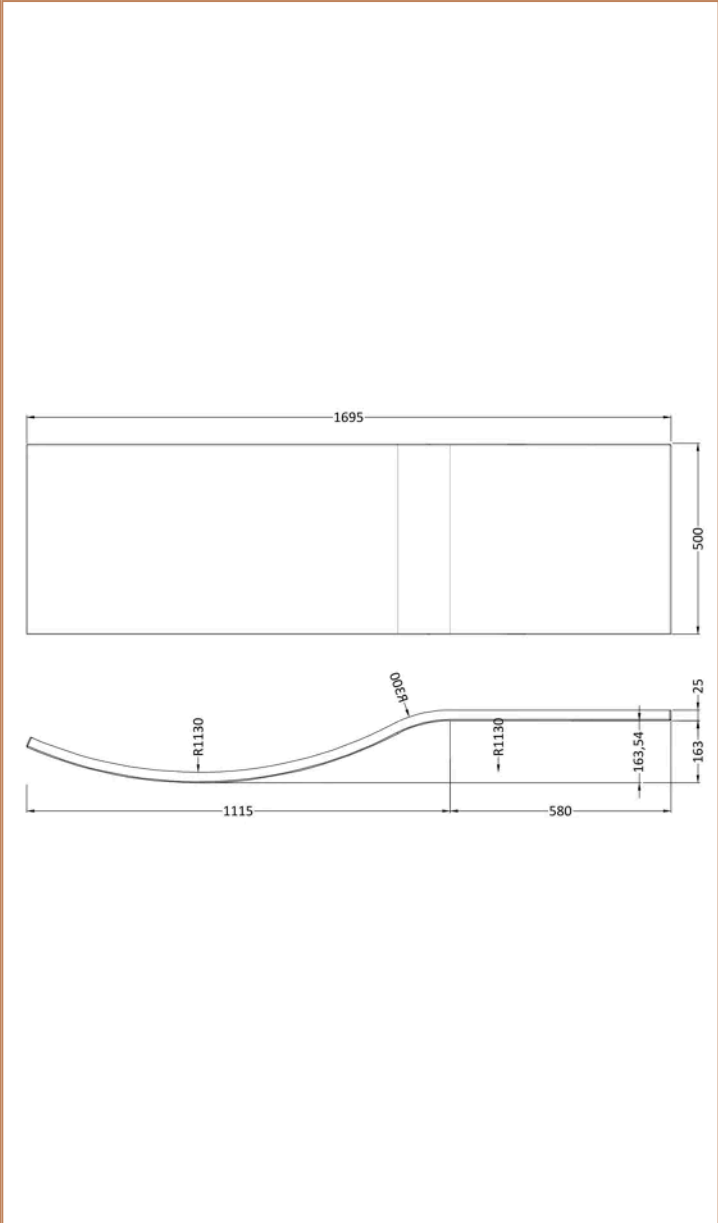

Sales Code:
BAZBB004

Barcode: 5056678408766

Brand: nuie

Description: nuie 1700 x 900mm White B-Shaped Right Hand Shower Bath, Bath Screen, Side Panel And Leg Set

Product Dimensions	
Product	415 x 900 x 1700mm (H x W x L)
Nett Weight	0.01 kg
Packaged Weight	0.01 kg
Product Details	
Volume	240 Litre
Country of Origin	United Kingdom
Product Material	Acrylic,Aluminium
Colour/Finish	White
Style	Contemporary
Fixings Included	No
Adjustment Max	850
Adjustment Min	835
Bath Panel Included	Yes
Displaced Capacity	170 Litre
Embossed	No
Frame Finish	Polished Chrome
Glass Thickness	6 mm
Includes Grips	No
Leg Set Included	Yes
Legs Included	Yes
No. Of Tapholes	No Tapholes
Overflow Included	Yes
Painted Option Available	No
Tap Included	No
Waste Included	No

Sales Code: WBB102

Barcode: 5055369083541

Brand: nuie

Description: nuie 1700mm Shower B-Shaped Right-Hand Bath

Product Dimensions

Product	1695 x 900 x 415 x 1700mm (H x W x D x L)
Packaged	415 x 900 x 1700mm (H x W x D)
Nett Weight	18.75 kg
Packaged Weight	19 kg

Packaging Details

Label Size (mm)	35 x 300
Label Colour	White
Label Qty	2.0000

Product Details

Volume	240 Litre
Country of Origin	United Kingdom
Product Material	Acrylic
Colour/Finish	White
Style	Contemporary
Fixings Included	No
Bath Panel Included	No
Ce Certified	Yes
Declaration Of Performance	Yes
Displaced Capacity	170 Litre
Includes Grips	No
Leg Set Included	No
Legs Included	No
No. Of Tapholes	No Tapholes
Overflow Included	No
Tap Included	No
Ukca Certified	Yes
Waste Included	No

Sales Code: WBB200

Barcode: 5055275821169

Brand: nuie

Description: nuie 1700mm Acrylic B-Shaped Shower Bath Front Panel

Product Dimensions

Product	500 x 1800 x 30mm (H x W x D)
Packaged	30 x 520 x 1700mm (H x W x D)
Nett Weight	2 kg
Packaged Weight	2 kg