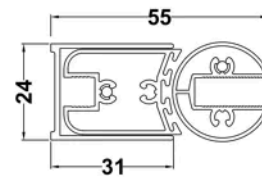

Packaging Details

Label Size (mm)	35 x 300
Label Colour	White
Label Qty	2.0000

Product Details

Volume	240 Litre
Country of Origin	United Kingdom
Product Material	Acrylic
Colour/Finish	White
Style	Contemporary
Fixings Included	No
Bath Panel Included	No
Ce Certified	Yes
Declaration Of Performance	Yes
Displaced Capacity	170 Litre
Includes Grips	No
Leg Set Included	No
Legs Included	No
No. Of Tapholes	No Tapholes
Overflow Included	No
Tap Included	No
Ukca Certified	Yes
Waste Included	No

Sales Code: WBB200

Barcode: 5055275821169

Brand: nuie

Description: nuie 1700mm Acrylic B-Shaped Shower Bath Front Panel

Product Dimensions

Product	500 x 1800 x 30mm (H x W x D)
Packaged	30 x 520 x 1700mm (H x W x D)
Nett Weight	2 kg
Packaged Weight	2 kg

Barcode: 5055369001033

Brand: nuie

Description: nuie 860mm Semi-Frameless Chrome Curved Bath Screen With Rail

Product Dimensions

Product	1433 x 858 x 185mm (H x W x D)
Packaged	50 x 835 x 1460mm (H x W x D)
Nett Weight	20.2 kg
Packaged Weight	20.9 kg

Packaging Details

Label Size (mm)	30 x 140
-----------------	----------

Product Details

Country of Origin	China
Product Material	Aluminium
Colour/Finish	Chrome
Style	Contemporary
Fixings Included	Yes
Easy Clean	No
Adjustment Max	858
Adjustment Min	838
Ce Certified	Yes
Declaration Of Performance	Yes
Easy Fit	No
Enclosure Design	Semi-Frameless
Extras Included	Towel Rail
Frame Finish	Chrome
Glass Thickness	6 mm
Handles Included	No
Radius	1099 mm
Support Bar Included	No
Swing In Dimension	780 mm
Swing Out Dimension	780 mm
Ukca Certified	Yes