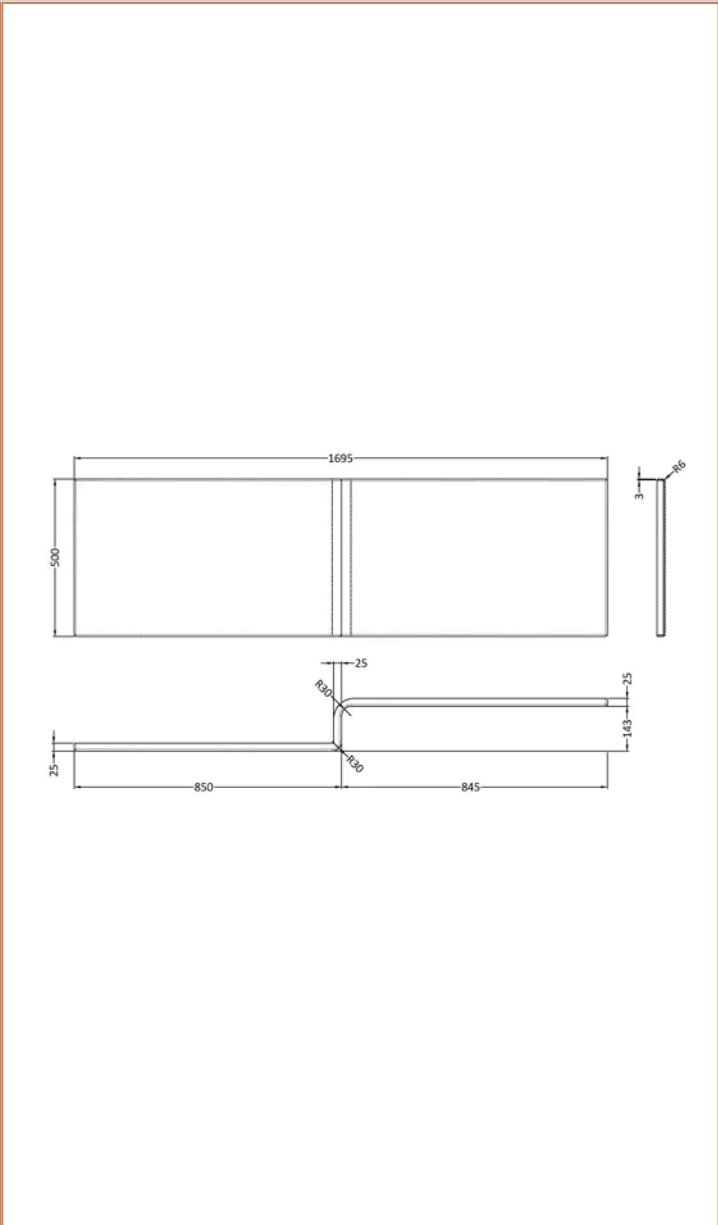

Sales Code:
BAZSS012

Barcode: 5056678408926

Brand: nuie

Description: nuie 1700 x 850mm White L-Shaped Right Hand Shower Bath, Bath Screen, Front Panel And Leg Set

Product Dimensions

Product	390 x 850 x 1700mm (H x W x L)
Nett Weight	0.01 kg
Packaged Weight	0.01 kg

Product Details

Volume	235 Litre
Country of Origin	Turkey
Product Material	Acrylic
Colour/Finish	White
Style	Contemporary
Bath Panel Included	Yes
Displaced Capacity	165 Litre
Embossed	No
Frame Finish	Satin Chrome
Glass Thickness	5 mm
Includes Grips	No
Leg Set Included	Yes
Legs Included	Yes
No. Of Tapholes	No Tapholes
Overflow Included	Yes
Tap Included	No
Waste Included	No

Packaging Details

Label Size (mm)	35 x 300
Label Colour	White
Label Qty	2.0000

Product Details

Volume	235 Litre
Country of Origin	Turkey
Product Material	Acrylic
Colour/Finish	White
Style	Contemporary
Fixings Included	No
Bath Panel Included	No
Ce Certified	Yes
Declaration Of Performance	Yes
Displaced Capacity	165 Litre
Includes Grips	No
Leg Set Included	No
Legs Included	No
No. Of Tapholes	No Tapholes
Overflow Included	No
Tap Included	No
Ukca Certified	Yes
Waste Included	No

Sales Code: WBS300

Barcode: 5055369083596

Brand: nuie

Description: nuie 1700mm L-Shaped Acrylic Shower Bath Front Panel

Product Dimensions

Product	500 x 1700 x 150mm (H x W x D)
Packaged	555 x 1015 x 47mm (H x W x D)
Nett Weight	3.4 kg
Packaged Weight	3.4 kg