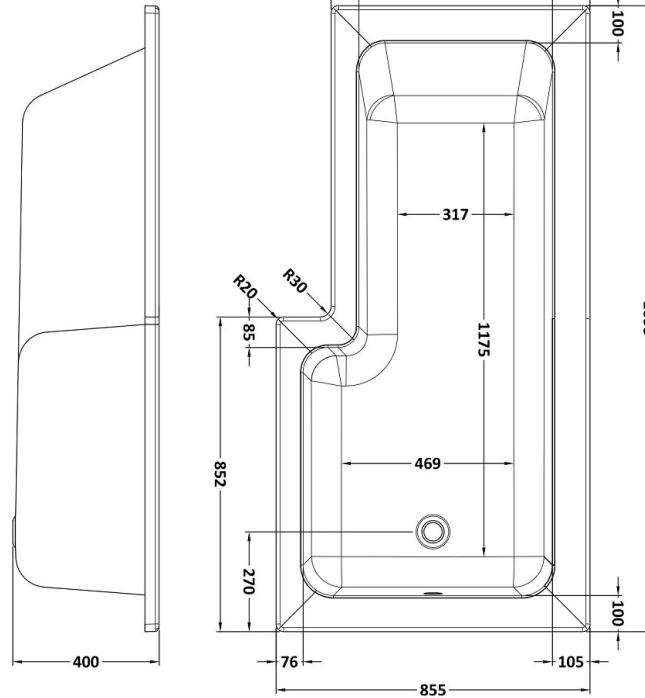

Sales Code:
BAZSS012

Barcode: 5056678408926

Brand: nuie

Description: nuie 1700 x 850mm White L-Shaped Right Hand Shower Bath, Bath Screen, Front Panel And Leg Set

Product Dimensions

Product	390 x 850 x 1700mm (H x W x L)
Nett Weight	0.01 kg
Packaged Weight	0.01 kg

Product Details

Volume	235 Litre
Country of Origin	Turkey
Product Material	Acrylic
Colour/Finish	White
Style	Contemporary
Bath Panel Included	Yes
Displaced Capacity	165 Litre
Embossed	No
Frame Finish	Satin Chrome
Glass Thickness	5 mm
Includes Grips	No
Leg Set Included	Yes
Legs Included	Yes
No. Of Tapholes	No Tapholes
Overflow Included	Yes
Tap Included	No
Waste Included	No

Sales Code: WBS702

Barcode: 5055275821657

Brand: nuie

Description: nuie 1700mm Right-Hand Square Shower Bath

Product Dimensions

Product	400 x 855 x 400 x 1695mm (H x W x D x L)
Packaged	425 x 850 x 1700mm (H x W x D)
Nett Weight	24.5 kg
Packaged Weight	24.5 kg

Packaging Details

Label Size (mm)	35 x 300
Label Colour	White
Label Qty	2.0000

Product Details

Volume	235 Litre
Country of Origin	Turkey
Product Material	Acrylic
Colour/Finish	White
Style	Contemporary
Fixings Included	No
Bath Panel Included	No
Ce Certified	Yes
Declaration Of Performance	Yes
Displaced Capacity	165 Litre
Includes Grips	No
Leg Set Included	No
Legs Included	No
No. Of Tapholes	No Tapholes
Overflow Included	No
Tap Included	No
Ukca Certified	Yes
Waste Included	No