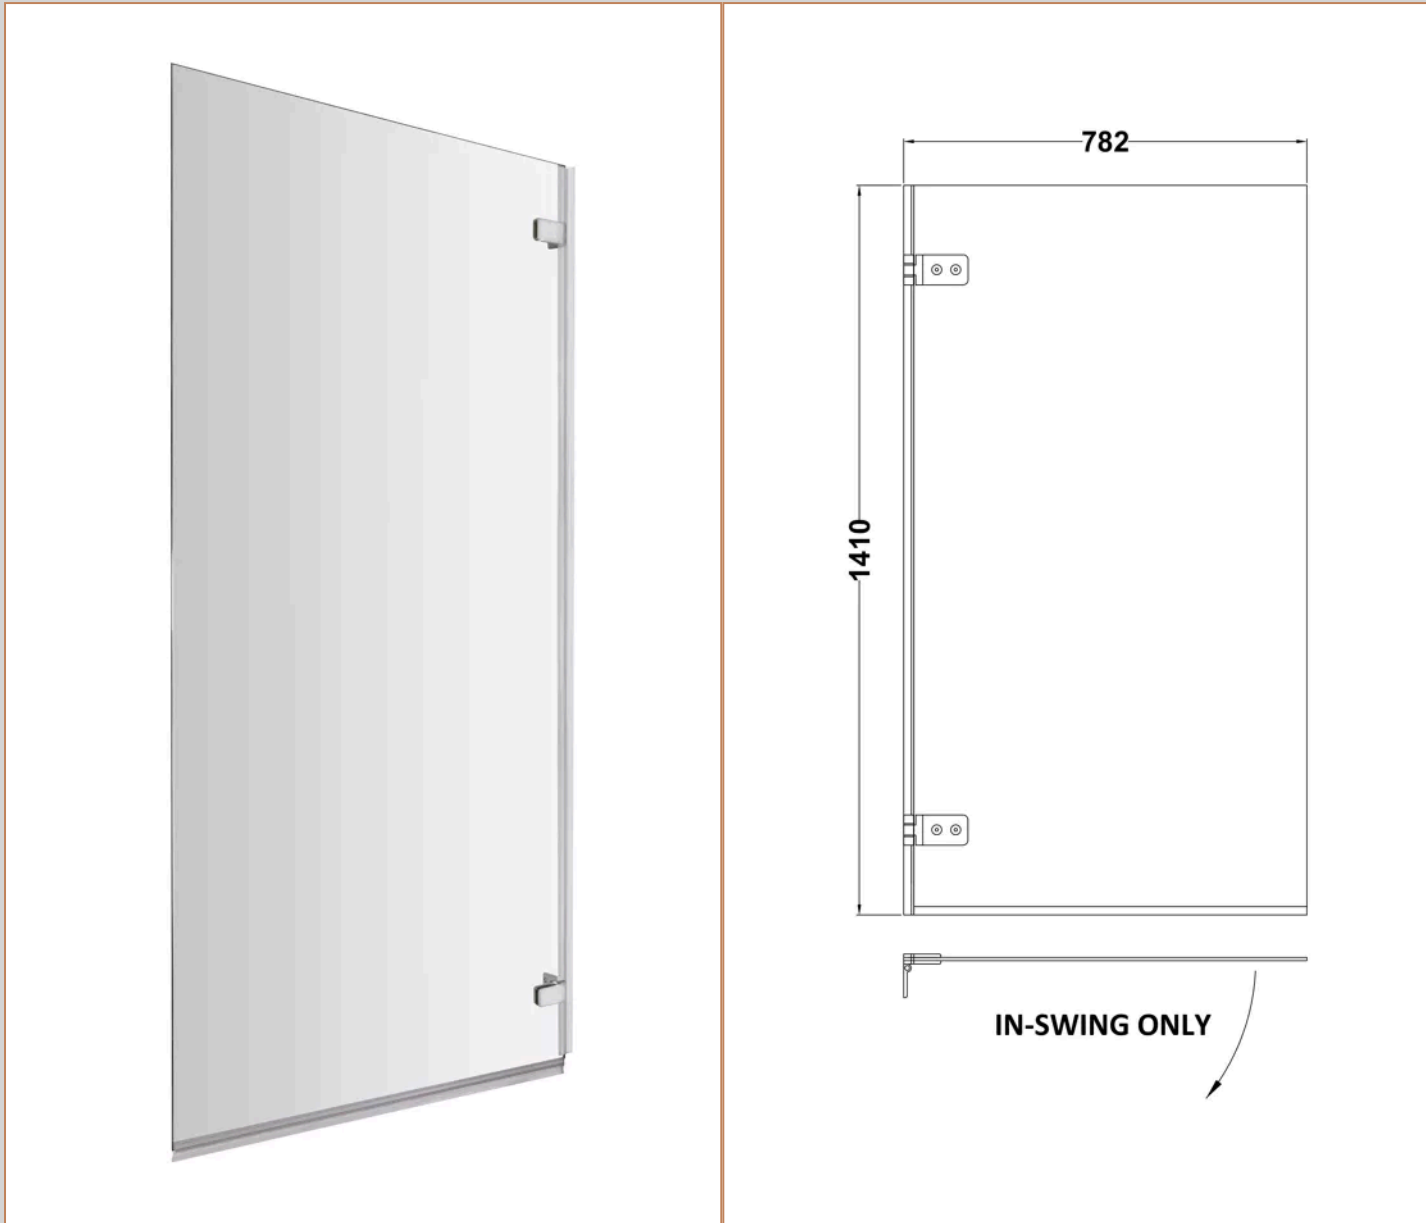

Product Details

Volume	235 Litre
Country of Origin	Turkey
Product Material	Acrylic
Colour/Finish	White
Style	Contemporary
Bath Panel Included	Yes
Displaced Capacity	165 Litre
Embossed	No
Frame Finish	Satin Chrome
Glass Thickness	5 mm
Includes Grips	No
Leg Set Included	Yes
Legs Included	Yes
No. Of Tapholes	No Tapholes
Overflow Included	Yes
Tap Included	No
Waste Included	No

Packaging Details

Label Size (mm)	35 x 300
Label Colour	White
Label Qty	2.0000

Product Details

Volume	235 Litre
Country of Origin	Turkey
Product Material	Acrylic
Colour/Finish	White
Style	Contemporary
Fixings Included	No
Bath Panel Included	No
Ce Certified	Yes
Declaration Of Performance	Yes
Displaced Capacity	165 Litre
Includes Grips	No
Leg Set Included	No
Legs Included	No
No. Of Tapholes	No Tapholes
Overflow Included	No
Tap Included	No
Ukca Certified	Yes
Waste Included	No

Barcode: 5060272821074

Brand: nuie

Description: nuie 800mm Semi-Frameless Chrome Bath Screen

Product Dimensions

Product	1410 x 782 x 38mm (H x W x D)
Packaged	50 x 820 x 1435mm (H x W x D)
Nett Weight	14 kg
Packaged Weight	14 kg

Packaging Details

Label Size (mm)	30 x 140
-----------------	----------

Product Details

Country of Origin	China
Product Material	Aluminium
Colour/Finish	Chrome
Style	Contemporary
Fixings Included	Yes
Easy Clean	No
Ce Certified	Yes
Declaration Of Performance	Yes
Easy Fit	No
Enclosure Design	Semi-Frameless
Frame Finish	Chrome
Glass Thickness	5 mm
Handles Included	No
Support Bar Included	No
Swing In Dimension	700 mm
Swing Out Dimension	700 mm
Ukca Certified	Yes