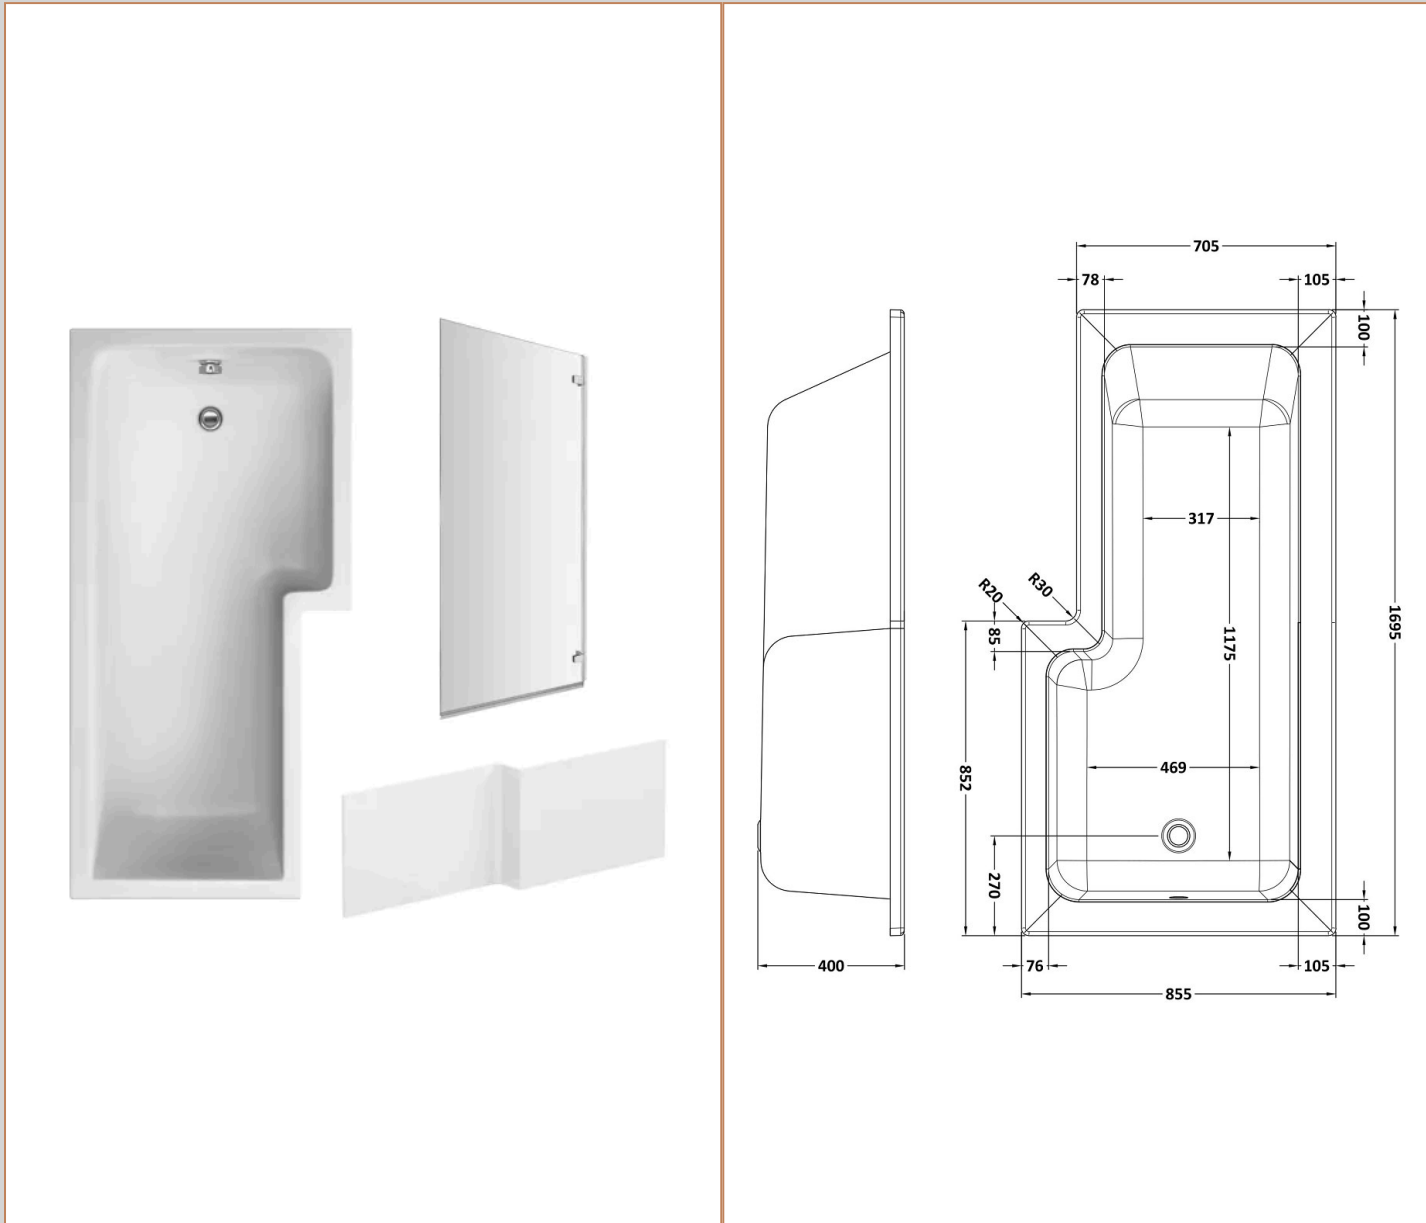

Sales Code:
BAZSS012

Barcode: 5056678408926

Brand: nuie

Description: nuie 1700 x 850mm White L-Shaped Right Hand Shower Bath, Bath Screen, Front Panel And Leg Set

Product Dimensions

Product	390 x 850 x 1700mm (H x W x L)
Nett Weight	0.01 kg
Packaged Weight	0.01 kg

Product Details

Volume	235 Litre
Country of Origin	Turkey
Product Material	Acrylic
Colour/Finish	White
Style	Contemporary
Bath Panel Included	Yes
Displaced Capacity	165 Litre
Embossed	No
Frame Finish	Satin Chrome
Glass Thickness	5 mm
Includes Grips	No
Leg Set Included	Yes
Legs Included	Yes
No. Of Tapholes	No Tapholes
Overflow Included	Yes
Tap Included	No
Waste Included	No

Packaging Details

Label Size (mm)	35 x 300
Label Colour	White
Label Qty	2.0000

Product Details

Volume	235 Litre
Country of Origin	Turkey
Product Material	Acrylic
Colour/Finish	White
Style	Contemporary
Fixings Included	No
Bath Panel Included	No
Ce Certified	Yes
Declaration Of Performance	Yes
Displaced Capacity	165 Litre
Includes Grips	No
Leg Set Included	No
Legs Included	No
No. Of Tapholes	No Tapholes
Overflow Included	No
Tap Included	No
Ukca Certified	Yes
Waste Included	No

Sales Code: WBS300

Barcode: 5055369083596

Brand: nuie

Description: nuie 1700mm L-Shaped Acrylic Shower Bath Front Panel

Product Dimensions

Product	500 x 1700 x 150mm (H x W x D)
Packaged	555 x 1015 x 47mm (H x W x D)
Nett Weight	3.4 kg
Packaged Weight	3.4 kg