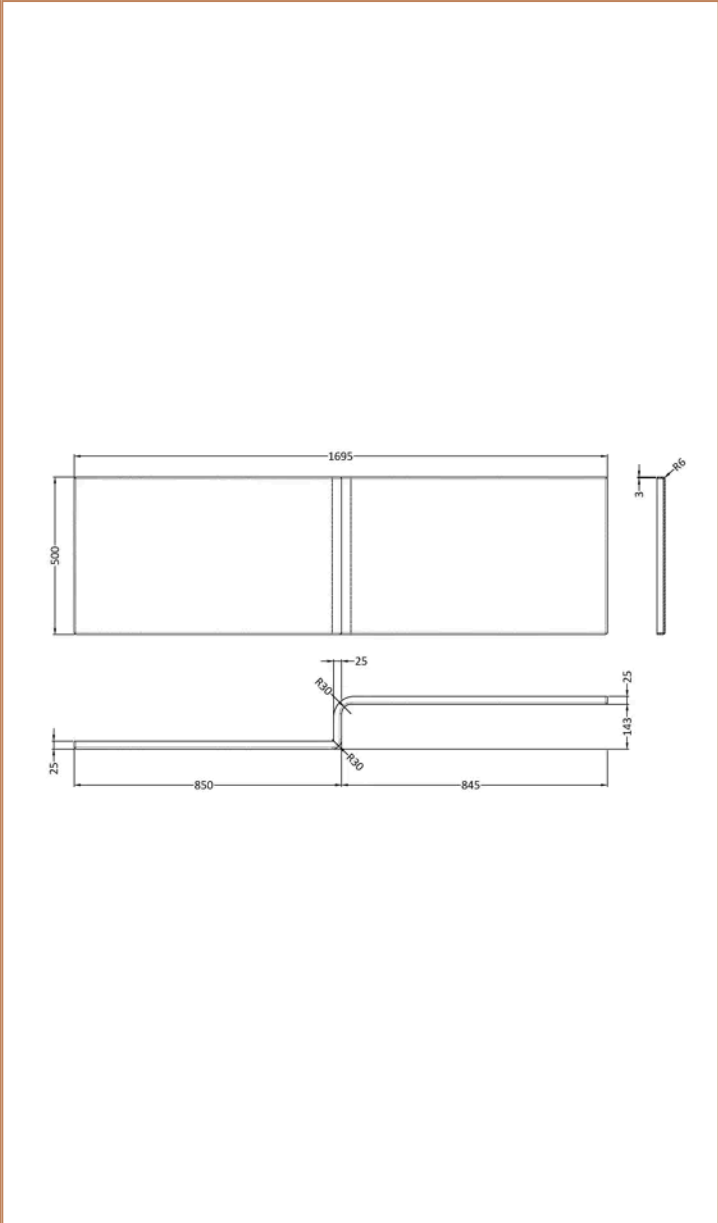

**Sales Code:**  
BAZSS005

**Barcode:** 5056678408865

**Brand:** nuie

**Description:** nuie 1700 x 850mm White L-Shaped Left Hand Shower Bath, Bath Screen, Front Panel And Leg Set

Product Dimensions	
Product	390 x 850 x 1700mm (H x W x L)
Nett Weight	0.01 kg
Packaged Weight	0.01 kg
Product Details	
Volume	235 Litre
Country of Origin	Turkey
Product Material	Acrylic,Aluminium
Colour/Finish	White
Style	Contemporary
Bath Panel Included	Yes
Displaced Capacity	165 Litre
Embossed	No
Frame Finish	Satin Chrome
Glass Thickness	5 mm
Includes Grips	No
Leg Set Included	Yes
Legs Included	Yes
No. Of Tapholes	No Tapholes
Overflow Included	Yes
Tap Included	No
Waste Included	No

### Product Dimensions

Product	400 x 855 x 1695mm (H x W x L)
Packaged	425 x 850 x 1700mm (H x W x D)
Nett Weight	24.5 kg
Packaged Weight	24.5 kg

**Sales Code:** WBL001

**Barcode:** 5056211809197

**Brand:** nuie

**Description:** nuie Bath Leg Set

**Product Dimensions**

Product	0 x 0 x 0mm (H x W x D)
Packaged	0 x 0 x 0mm (H x W x D)
Nett Weight	2.5 kg
Packaged Weight	2.5 kg

**Sales Code:** WBS300

**Barcode:** 5055369083596

**Brand:** nuie

**Description:** nuie 1700mm L-Shaped Acrylic Shower Bath Front Panel

**Product Dimensions**

Product	500 x 1700 x 150mm (H x W x D)
Packaged	555 x 1015 x 47mm (H x W x D)
Nett Weight	3.4 kg
Packaged Weight	3.4 kg