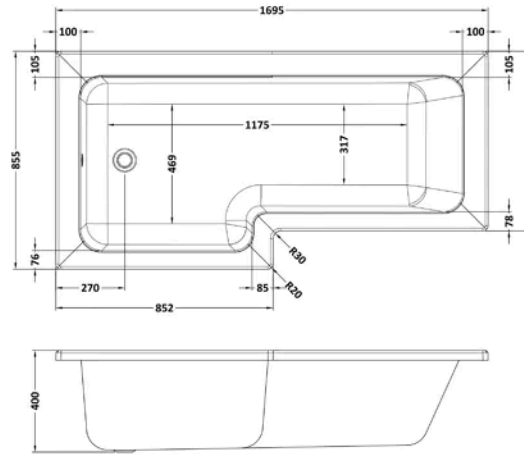

**Sales Code:**  
BAZSS005

**Barcode:** 5056678408865

**Brand:** nuie

**Description:** nuie 1700 x 850mm White L-Shaped Left Hand Shower Bath, Bath Screen, Front Panel And Leg Set

Product Dimensions	
Product	390 x 850 x 1700mm (H x W x L)
Nett Weight	0.01 kg
Packaged Weight	0.01 kg
Product Details	
Volume	235 Litre
Country of Origin	Turkey
Product Material	Acrylic,Aluminium
Colour/Finish	White
Style	Contemporary
Bath Panel Included	Yes
Displaced Capacity	165 Litre
Embossed	No
Frame Finish	Satin Chrome
Glass Thickness	5 mm
Includes Grips	No
Leg Set Included	Yes
Legs Included	Yes
No. Of Tapholes	No Tapholes
Overflow Included	Yes
Tap Included	No
Waste Included	No

### Product Dimensions

Product	400 x 855 x 1695mm (H x W x L)
Packaged	425 x 850 x 1700mm (H x W x D)
Nett Weight	24.5 kg
Packaged Weight	24.5 kg

### Packaging Details

Label Size (mm)	35 x 300
Label Colour	White
Label Qty	2.0000

**Sales Code:** WBS300

**Barcode:** 5055369083596

**Brand:** nuie

**Description:** nuie 1700mm L-Shaped Acrylic Shower Bath Front Panel

**Product Dimensions**

Product	500 x 1700 x 150mm (H x W x D)
Packaged	555 x 1015 x 47mm (H x W x D)
Nett Weight	3.4 kg
Packaged Weight	3.4 kg