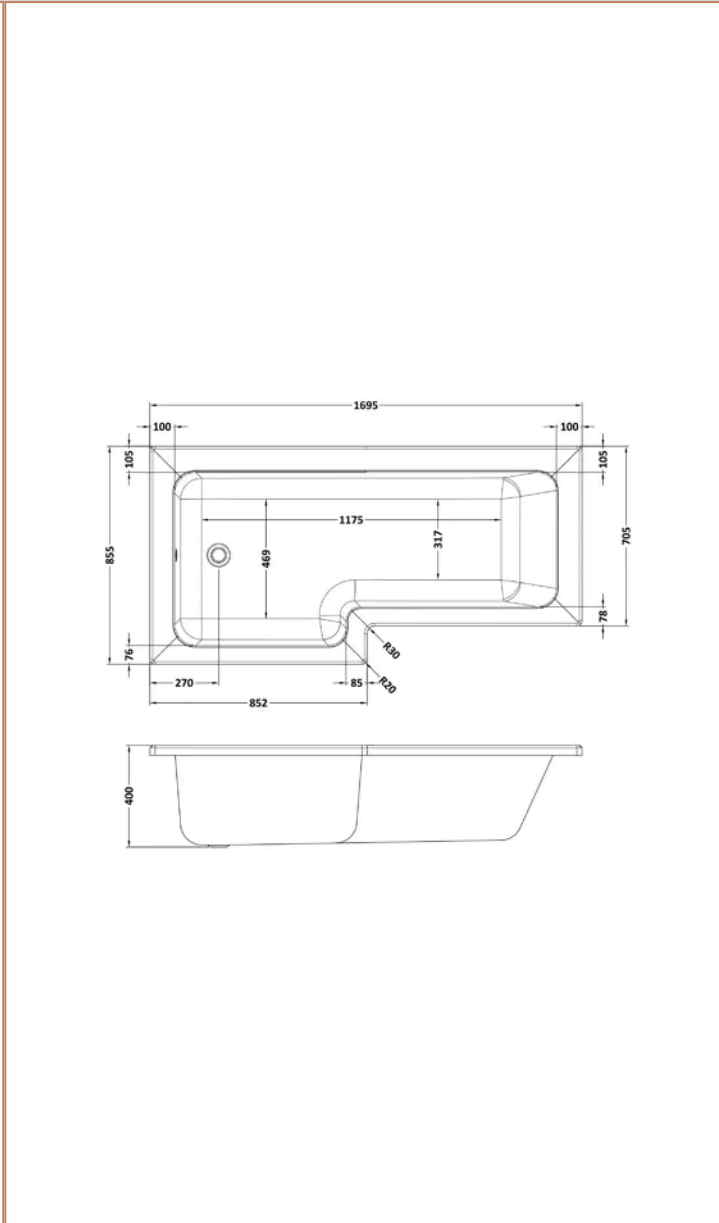

**Sales Code:**  
BAZSS005

**Barcode:** 5056678408865

**Brand:** nuie

**Description:** nuie 1700 x 850mm White L-Shaped Left Hand Shower Bath, Bath Screen, Front Panel And Leg Set

Product Dimensions	
Product	390 x 850 x 1700mm (H x W x L)
Nett Weight	0.01 kg
Packaged Weight	0.01 kg
Product Details	
Volume	235 Litre
Country of Origin	Turkey
Product Material	Acrylic,Aluminium
Colour/Finish	White
Style	Contemporary
Bath Panel Included	Yes
Displaced Capacity	165 Litre
Embossed	No
Frame Finish	Satin Chrome
Glass Thickness	5 mm
Includes Grips	No
Leg Set Included	Yes
Legs Included	Yes
No. Of Tapholes	No Tapholes
Overflow Included	Yes
Tap Included	No
Waste Included	No

### Product Dimensions

Product	400 x 855 x 1695mm (H x W x L)
Packaged	425 x 850 x 1700mm (H x W x D)
Nett Weight	24.5 kg
Packaged Weight	24.5 kg

### Packaging Details

Label Size (mm)	35 x 300
Label Colour	White
Label Qty	2.0000

**Sales Code:** WBS300

**Barcode:** 5055369083596

**Brand:** nuie

**Description:** nuie 1700mm L-Shaped Acrylic Shower Bath Front Panel

**Product Dimensions**

Product	500 x 1700 x 150mm (H x W x D)
Packaged	555 x 1015 x 47mm (H x W x D)
Nett Weight	3.4 kg
Packaged Weight	3.4 kg