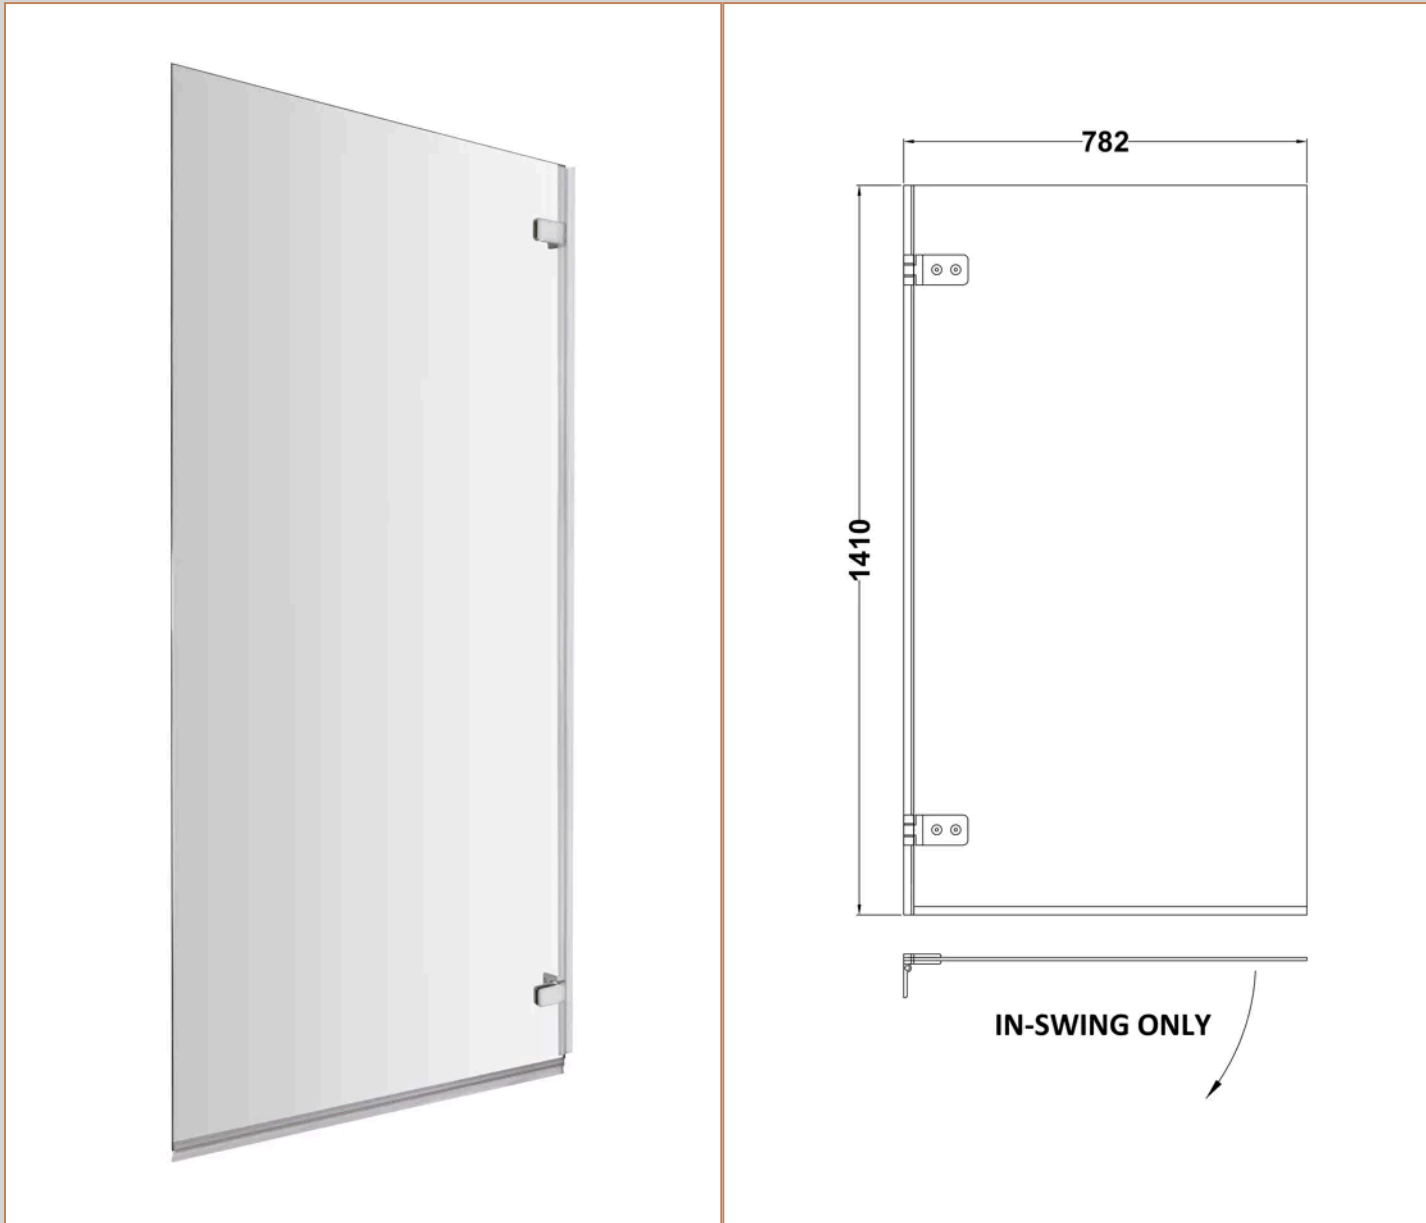

**Sales Code:**  
BAZSS005

**Barcode:** 5056678408865

**Brand:** nuie

**Description:** nuie 1700 x 850mm White L-Shaped Left Hand Shower Bath, Bath Screen, Front Panel And Leg Set

Product Dimensions	
Product	390 x 850 x 1700mm (H x W x L)
Nett Weight	0.01 kg
Packaged Weight	0.01 kg
Product Details	
Volume	235 Litre
Country of Origin	Turkey
Product Material	Acrylic,Aluminium
Colour/Finish	White
Style	Contemporary
Bath Panel Included	Yes
Displaced Capacity	165 Litre
Embossed	No
Frame Finish	Satin Chrome
Glass Thickness	5 mm
Includes Grips	No
Leg Set Included	Yes
Legs Included	Yes
No. Of Tapholes	No Tapholes
Overflow Included	Yes
Tap Included	No
Waste Included	No

**Sales Code:** WBS300

**Barcode:** 5055369083596

**Brand:** nuie

**Description:** nuie 1700mm L-Shaped Acrylic Shower Bath Front Panel

**Product Dimensions**

Product	500 x 1700 x 150mm (H x W x D)
Packaged	555 x 1015 x 47mm (H x W x D)
Nett Weight	3.4 kg
Packaged Weight	3.4 kg

**Barcode:** 5060272821074

**Brand:** nuie

**Description:** nuie 800mm Semi-Frameless Chrome Bath Screen

**Product Dimensions**

Product	1410 x 782 x 38mm (H x W x D)
Packaged	50 x 820 x 1435mm (H x W x D)
Nett Weight	14 kg
Packaged Weight	14 kg

**Packaging Details**

Label Size (mm)	30 x 140
-----------------	----------

**Product Details**

Country of Origin	China
Product Material	Aluminium
Colour/Finish	Chrome
Style	Contemporary
Fixings Included	Yes
Easy Clean	No
Ce Certified	Yes
Declaration Of Performance	Yes
Easy Fit	No
Enclosure Design	Semi-Frameless
Frame Finish	Chrome
Glass Thickness	5 mm
Handles Included	No
Support Bar Included	No
Swing In Dimension	700 mm
Swing Out Dimension	700 mm
Ukca Certified	Yes