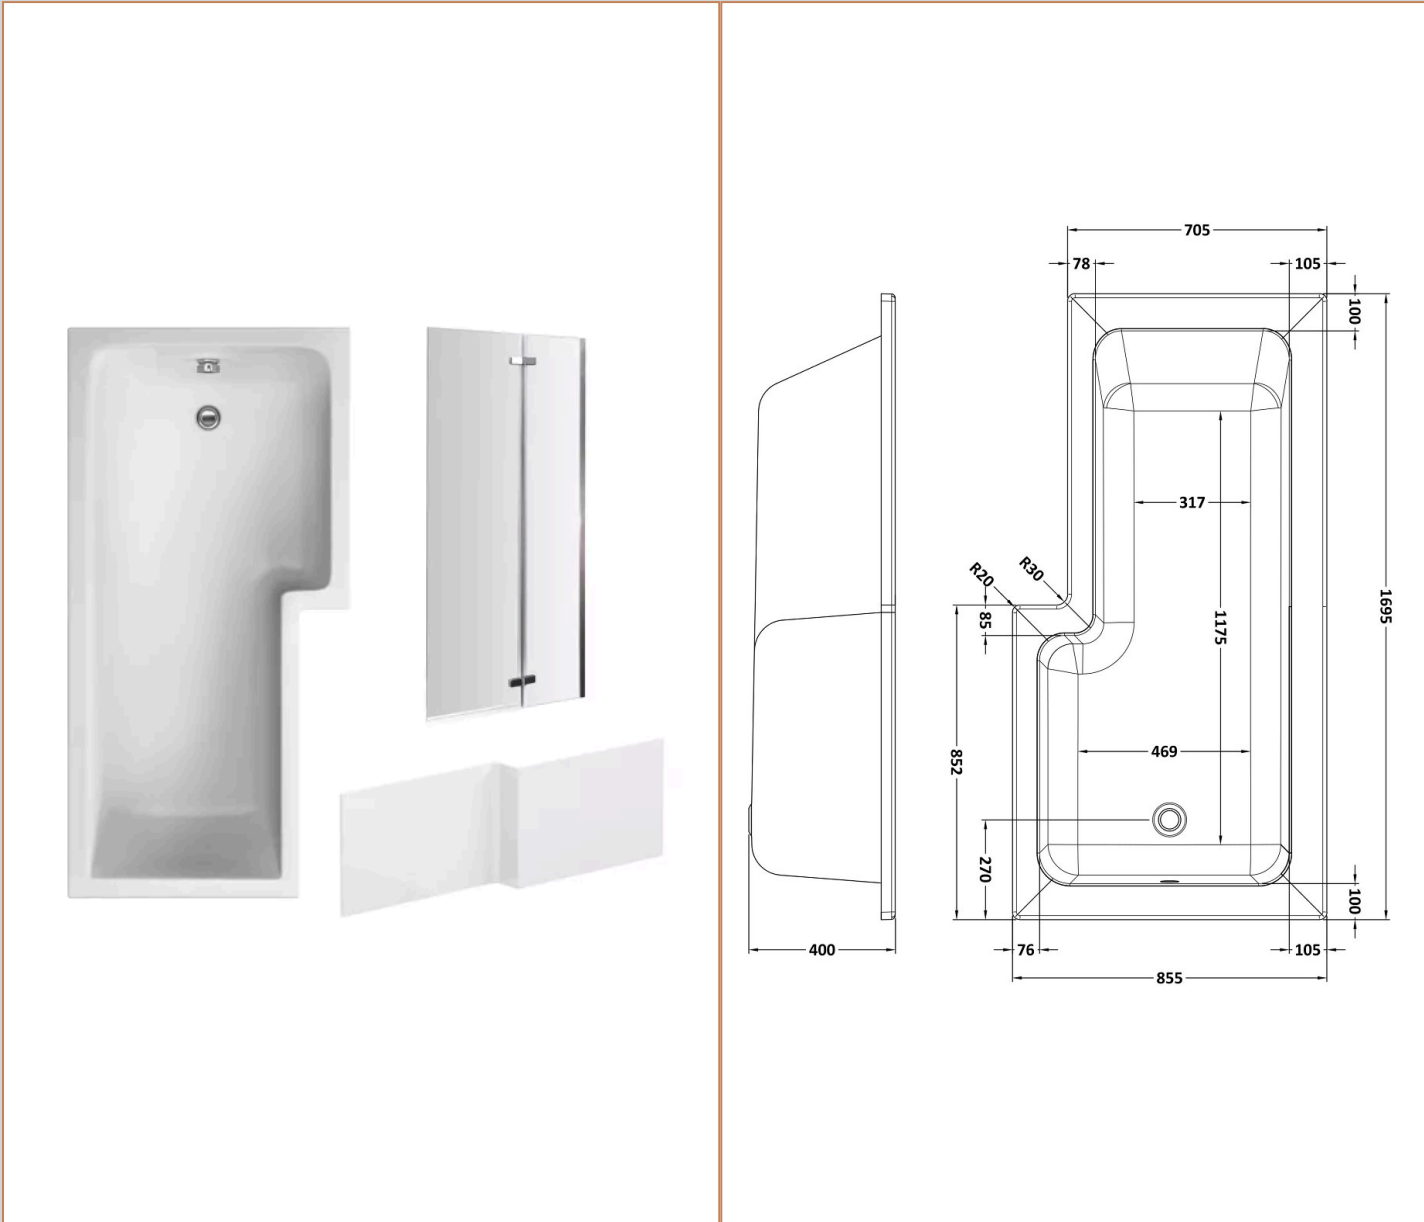

Sales Code:
BAZSS013

Barcode: 5056678408933

Brand: nuie

Description: nuie 1700 x 850mm White L-Shaped Right Hand Shower Bath, Bath Screen, Side Panel And Leg Set

Product Dimensions

| | |
|-----------------|--------------------------------|
| Product | 390 x 850 x 1700mm (H x W x L) |
| Nett Weight | 0.01 kg |
| Packaged Weight | 0.01 kg |

Product Details

| | |
|---------------------|--------------|
| Volume | 235 Litre |
| Country of Origin | Turkey |
| Product Material | Acrylic |
| Colour/Finish | White |
| Style | Contemporary |
| Adjustment Max | 760 |
| Adjustment Min | 750 |
| Bath Panel Included | Yes |
| Displaced Capacity | 165 Litre |
| Embossed | No |
| Frame Finish | Satin Chrome |
| Glass Thickness | 5 mm |
| Includes Grips | No |
| Leg Set Included | Yes |
| Legs Included | Yes |
| No. Of Tapholes | No Tapholes |
| Overflow Included | Yes |
| Tap Included | No |
| Waste Included | No |

Sales Code: WBS702

Barcode: 5055275821657

Brand: nuie

Description: nuie 1700mm Right-Hand Square Shower Bath

Product Dimensions

| | |
|-----------------|--|
| Product | 400 x 855 x 400 x 1695mm (H x W x D x L) |
| Packaged | 425 x 850 x 1700mm (H x W x D) |
| Nett Weight | 24.5 kg |
| Packaged Weight | 24.5 kg |

Sales Code: WBS300

Barcode: 5055369083596

Brand: nuie

Description: nuie 1700mm L-Shaped Acrylic Shower Bath Front Panel

Product Dimensions

| | |
|-----------------|--------------------------------|
| Product | 500 x 1700 x 150mm (H x W x D) |
| Packaged | 555 x 1015 x 47mm (H x W x D) |
| Nett Weight | 3.4 kg |
| Packaged Weight | 3.4 kg |