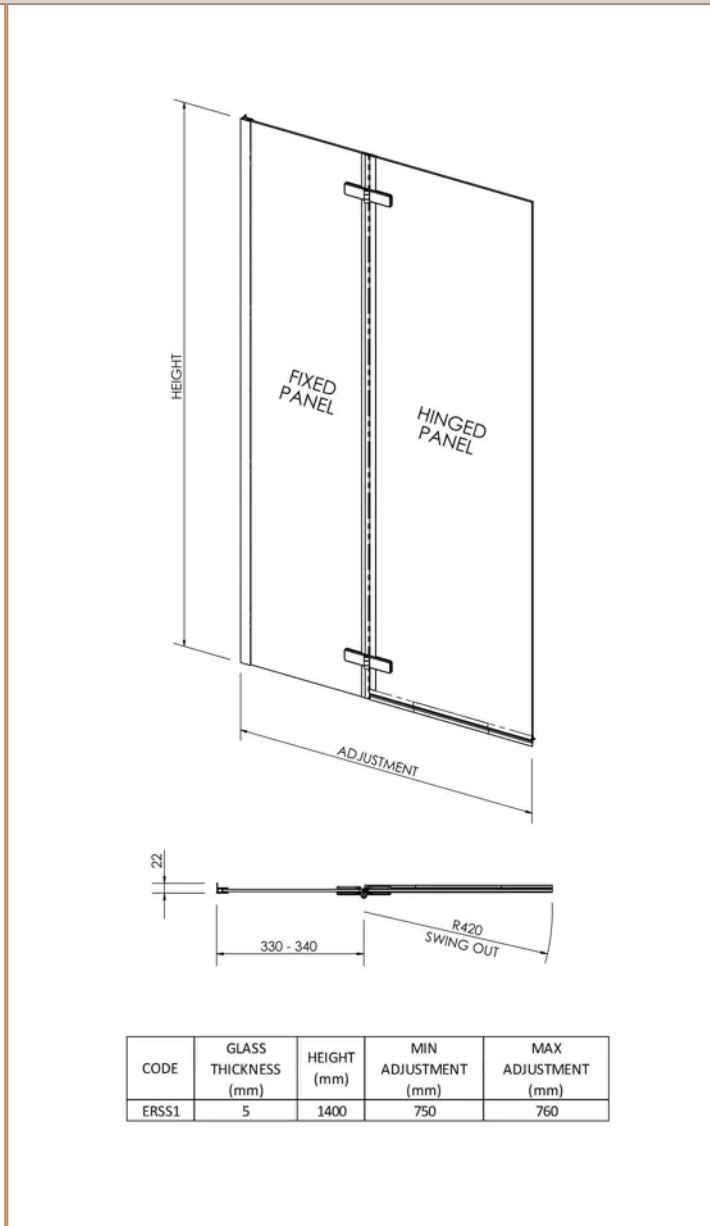

Sales Code:
BAZSS013

Barcode: 5056678408933

Brand: nuie

Description: nuie 1700 x 850mm White L-Shaped Right Hand Shower Bath, Bath Screen, Side Panel And Leg Set

Product Dimensions

| | |
|-----------------|--------------------------------|
| Product | 390 x 850 x 1700mm (H x W x L) |
| Nett Weight | 0.01 kg |
| Packaged Weight | 0.01 kg |

Sales Code: WBS300

Barcode: 5055369083596

Brand: nuie

Description: nuie 1700mm L-Shaped Acrylic Shower Bath Front Panel

Product Dimensions

| | |
|-----------------|--------------------------------|
| Product | 500 x 1700 x 150mm (H x W x D) |
| Packaged | 555 x 1015 x 47mm (H x W x D) |
| Nett Weight | 3.4 kg |
| Packaged Weight | 3.4 kg |

Sales Code: ERSS1

Barcode: 5060272824709

Brand: nuie

Description: nuie 750mm Semi-Frameless Chrome Hinged Bath Screen

Product Dimensions

| | |
|-----------------|-------------------------------|
| Product | 1400 x 750 x 38mm (H x W x D) |
| Packaged | 50 x 455 x 1450mm (H x W x D) |
| Nett Weight | 14 kg |
| Packaged Weight | 14 kg |

Packaging Details

| | |
|-----------------|----------|
| Label Size (mm) | 35 x 140 |
|-----------------|----------|

Product Details

| | |
|----------------------------|----------------|
| Country of Origin | China |
| Product Material | Aluminium |
| Colour/Finish | Chrome |
| Style | Contemporary |
| Fixings Included | Yes |
| Easy Clean | No |
| Adjustment Max | 760 |
| Adjustment Min | 750 |
| Ce Certified | Yes |
| Declaration Of Performance | Yes |
| Easy Fit | No |
| Enclosure Design | Semi-Frameless |
| Frame Finish | Chrome |
| Glass Thickness | 5 mm |
| Handles Included | No |
| Support Bar Included | No |
| Swing In Dimension | 420 mm |
| Ukca Certified | Yes |