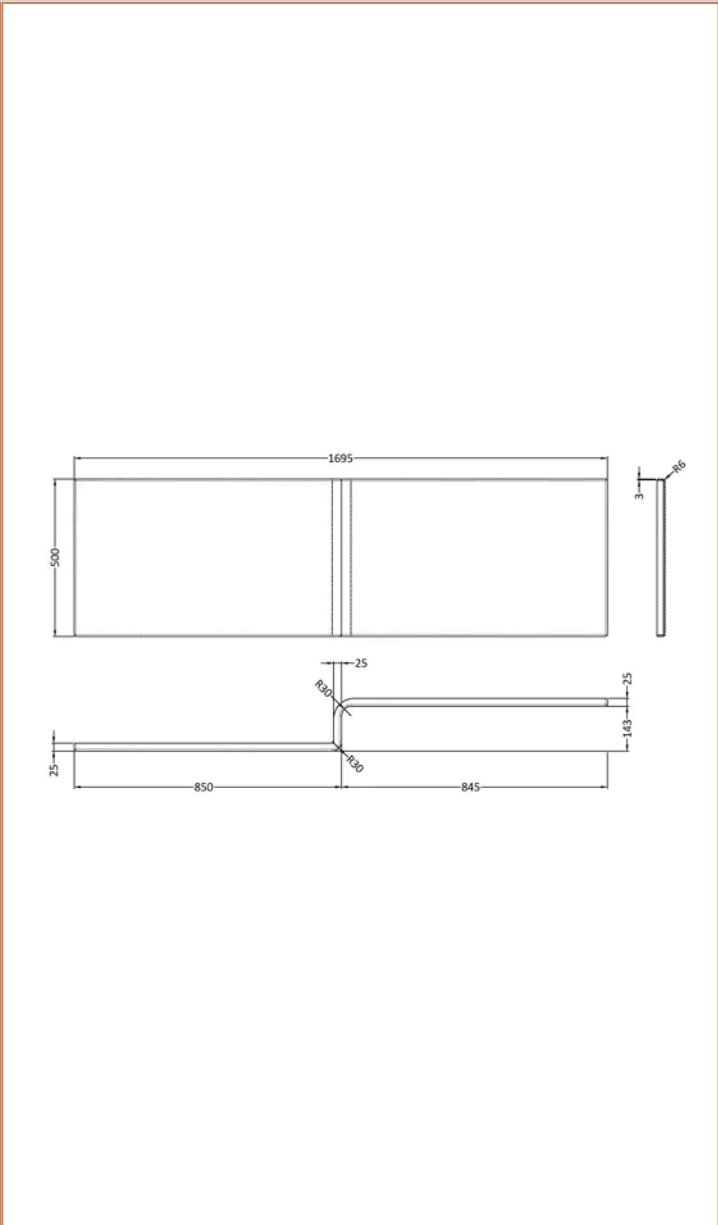

Sales Code:
BAZSS013

Barcode: 5056678408933

Brand: nuie

Description: nuie 1700 x 850mm White L-Shaped Right Hand Shower Bath, Bath Screen, Side Panel And Leg Set

Product Dimensions

| | |
|-----------------|--------------------------------|
| Product | 390 x 850 x 1700mm (H x W x L) |
| Nett Weight | 0.01 kg |
| Packaged Weight | 0.01 kg |

Sales Code: WBS702

Barcode: 5055275821657

Brand: nuie

Description: nuie 1700mm Right-Hand Square Shower Bath

Product Dimensions

| | |
|-----------------|--|
| Product | 400 x 855 x 400 x 1695mm (H x W x D x L) |
| Packaged | 425 x 850 x 1700mm (H x W x D) |
| Nett Weight | 24.5 kg |
| Packaged Weight | 24.5 kg |

Packaging Details

| | |
|-----------------|----------|
| Label Size (mm) | 35 x 300 |
| Label Colour | White |
| Label Qty | 2.0000 |

Product Details

| | |
|----------------------------|--------------|
| Volume | 235 Litre |
| Country of Origin | Turkey |
| Product Material | Acrylic |
| Colour/Finish | White |
| Style | Contemporary |
| Fixings Included | No |
| Bath Panel Included | No |
| Ce Certified | Yes |
| Declaration Of Performance | Yes |
| Displaced Capacity | 165 Litre |
| Includes Grips | No |
| Leg Set Included | No |
| Legs Included | No |
| No. Of Tapholes | No Tapholes |
| Overflow Included | No |
| Tap Included | No |
| Ukca Certified | Yes |
| Waste Included | No |

Sales Code: WBS300

Barcode: 5055369083596

Brand: nuie

Description: nuie 1700mm L-Shaped Acrylic Shower Bath Front Panel

Product Dimensions

| | |
|-----------------|--------------------------------|
| Product | 500 x 1700 x 150mm (H x W x D) |
| Packaged | 555 x 1015 x 47mm (H x W x D) |
| Nett Weight | 3.4 kg |
| Packaged Weight | 3.4 kg |