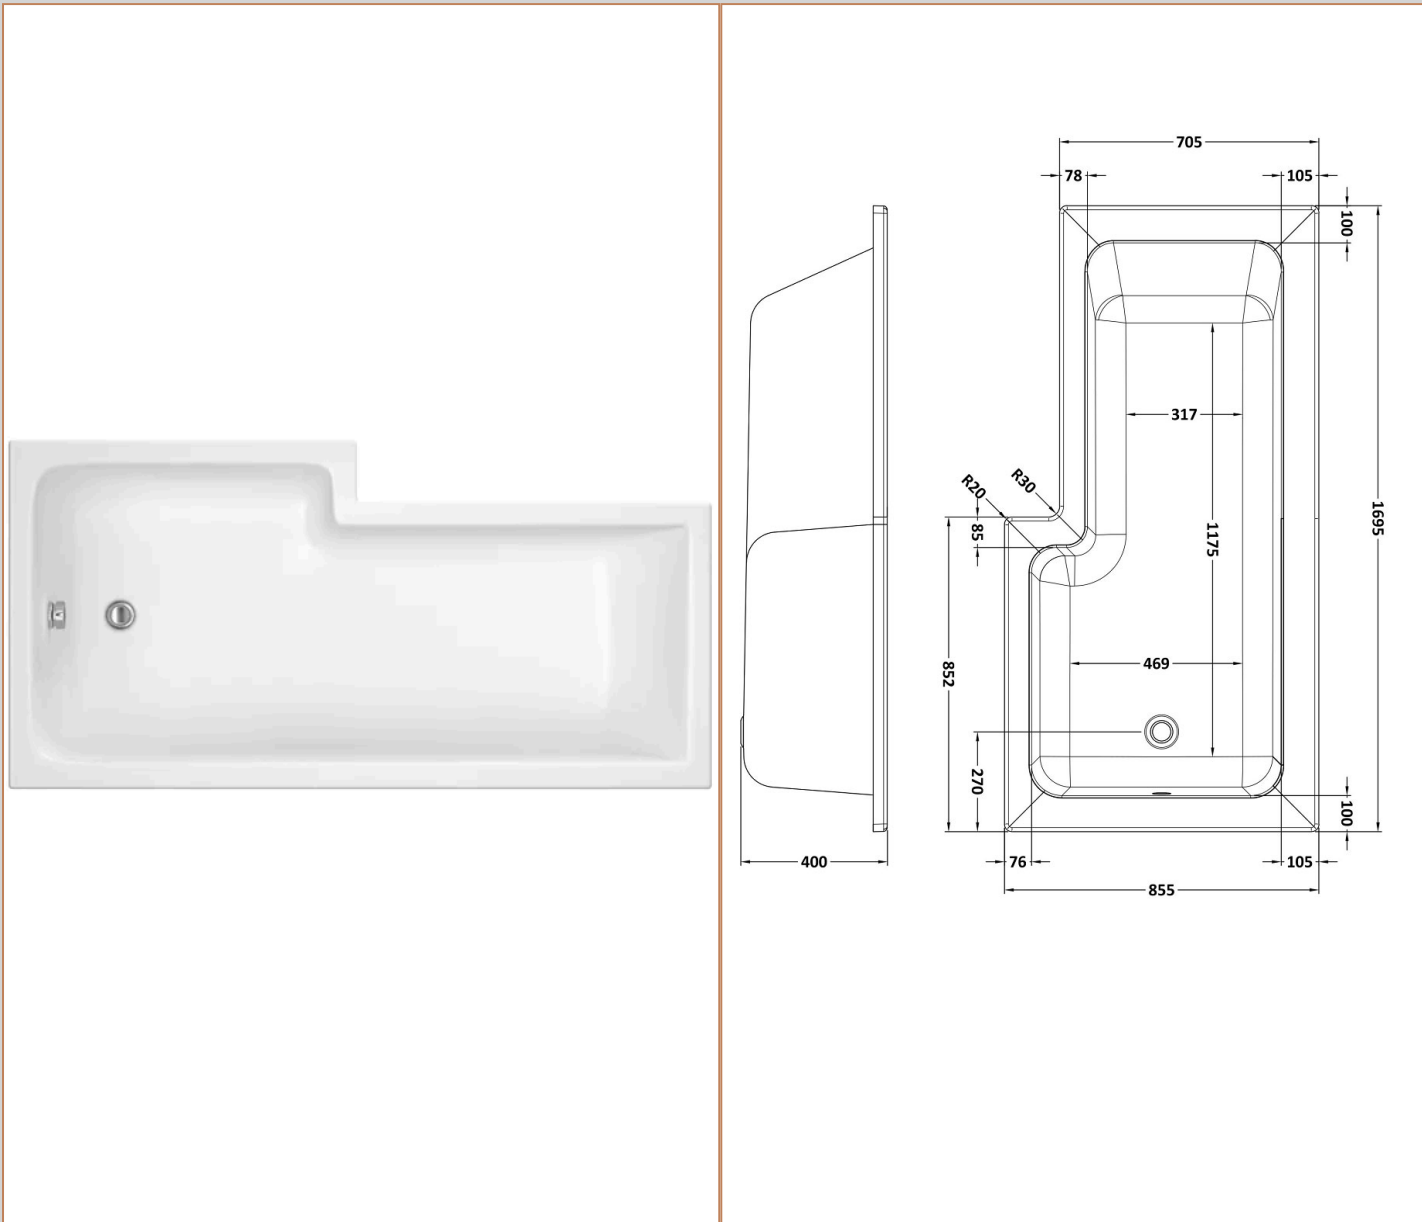

Sales Code:
BAZSS013

Barcode: 5056678408933

Brand: nuie

Description: nuie 1700 x 850mm White L-Shaped Right Hand Shower Bath, Bath Screen, Side Panel And Leg Set

Product Dimensions

| | |
|-----------------|--------------------------------|
| Product | 390 x 850 x 1700mm (H x W x L) |
| Nett Weight | 0.01 kg |
| Packaged Weight | 0.01 kg |

Product Details

| | |
|---------------------|--------------|
| Volume | 235 Litre |
| Country of Origin | Turkey |
| Product Material | Acrylic |
| Colour/Finish | White |
| Style | Contemporary |
| Adjustment Max | 760 |
| Adjustment Min | 750 |
| Bath Panel Included | Yes |
| Displaced Capacity | 165 Litre |
| Embossed | No |
| Frame Finish | Satin Chrome |
| Glass Thickness | 5 mm |
| Includes Grips | No |
| Leg Set Included | Yes |
| Legs Included | Yes |
| No. Of Tapholes | No Tapholes |
| Overflow Included | Yes |
| Tap Included | No |
| Waste Included | No |

Sales Code: WBS702

Barcode: 5055275821657

Brand: nuie

Description: nuie 1700mm Right-Hand Square Shower Bath

Product Dimensions

| | |
|-----------------|--|
| Product | 400 x 855 x 400 x 1695mm (H x W x D x L) |
| Packaged | 425 x 850 x 1700mm (H x W x D) |
| Nett Weight | 24.5 kg |
| Packaged Weight | 24.5 kg |

Sales Code: WBS300

Barcode: 5055369083596

Brand: nuie

Description: nuie 1700mm L-Shaped Acrylic Shower Bath Front Panel

Product Dimensions

| | |
|-----------------|--------------------------------|
| Product | 500 x 1700 x 150mm (H x W x D) |
| Packaged | 555 x 1015 x 47mm (H x W x D) |
| Nett Weight | 3.4 kg |
| Packaged Weight | 3.4 kg |