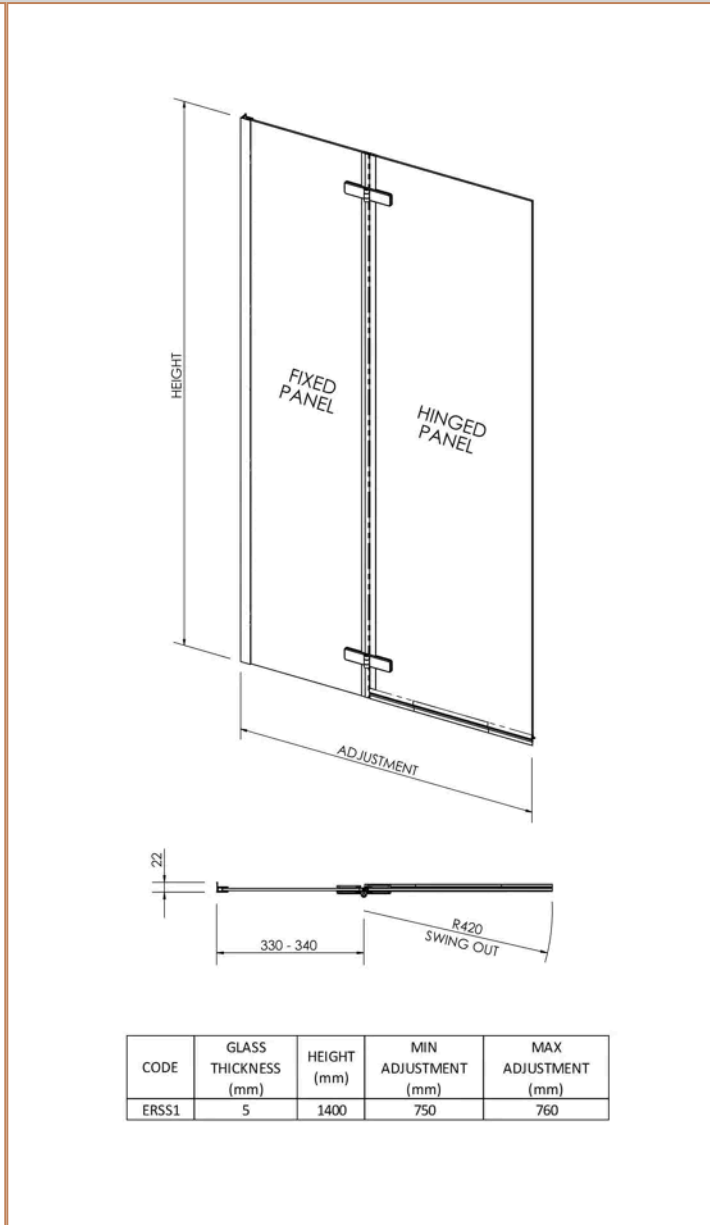

Sales Code: WBS300

Barcode: 5055369083596

Brand: nuie

Description: nuie 1700mm L-Shaped Acrylic Shower Bath Front Panel

Product Dimensions

| | |
|-----------------|--------------------------------|
| Product | 500 x 1700 x 150mm (H x W x D) |
| Packaged | 555 x 1015 x 47mm (H x W x D) |
| Nett Weight | 3.4 kg |
| Packaged Weight | 3.4 kg |

Sales Code: ERSS1

Barcode: 5060272824709

Brand: nuie

Description: nuie 750mm Semi-Frameless Chrome Hinged Bath Screen

Product Dimensions

| | |
|-----------------|-------------------------------|
| Product | 1400 x 750 x 38mm (H x W x D) |
| Packaged | 50 x 455 x 1450mm (H x W x D) |
| Nett Weight | 14 kg |
| Packaged Weight | 14 kg |

Packaging Details

| | |
|-----------------|----------|
| Label Size (mm) | 35 x 140 |
|-----------------|----------|

Product Details

| | |
|----------------------------|----------------|
| Country of Origin | China |
| Product Material | Aluminium |
| Colour/Finish | Chrome |
| Style | Contemporary |
| Fixings Included | Yes |
| Easy Clean | No |
| Adjustment Max | 760 |
| Adjustment Min | 750 |
| Ce Certified | Yes |
| Declaration Of Performance | Yes |
| Easy Fit | No |
| Enclosure Design | Semi-Frameless |
| Frame Finish | Chrome |
| Glass Thickness | 5 mm |
| Handles Included | No |
| Support Bar Included | No |
| Swing In Dimension | 420 mm |
| Ukca Certified | Yes |