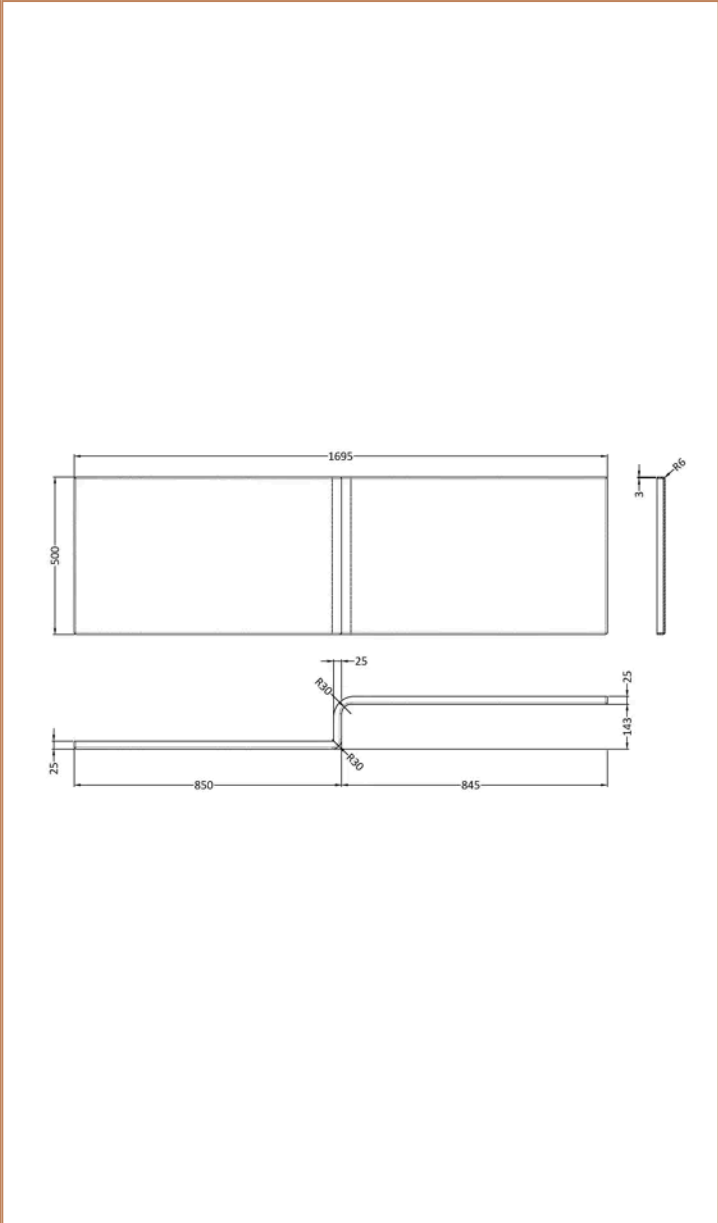

Sales Code:
BAZSS006

Barcode: 5056678408872

Brand: nuie

Description: nuie 1700 x 850mm White L-Shaped Left Hand Shower Bath, Bath Screen, Front Panel And Leg Set

| Product Dimensions | |
|--------------------------|--------------------------------|
| Product | 390 x 850 x 1700mm (H x W x L) |
| Nett Weight | 0.01 kg |
| Packaged Weight | 0.01 kg |
| Product Details | |
| Volume | 235 Litre |
| Country of Origin | Turkey |
| Product Material | Acrylic,Aluminium |
| Colour/Finish | White |
| Style | Contemporary |
| Fixings Included | No |
| Adjustment Max | 760 |
| Adjustment Min | 750 |
| Bath Panel Included | Yes |
| Displaced Capacity | 165 Litre |
| Embossed | No |
| Frame Finish | Satin Chrome |
| Glass Thickness | 5 mm |
| Includes Grips | No |
| Leg Set Included | Yes |
| Legs Included | Yes |
| No. Of Tapholes | No Tapholes |
| Overflow Included | Yes |
| Painted Option Available | No |
| Tap Included | No |
| Waste Included | No |

Sales Code: WBS701

Barcode: 5055275821626

Brand: nuie

Description: nuie 1700mm Left-Hand Square Shower Bath

Product Dimensions

| | |
|-----------------|--------------------------------|
| Product | 400 x 855 x 1695mm (H x W x L) |
| Packaged | 425 x 850 x 1700mm (H x W x D) |
| Nett Weight | 24.5 kg |
| Packaged Weight | 24.5 kg |

Sales Code: WBS300

Barcode: 5055369083596

Brand: nuie

Description: nuie 1700mm L-Shaped Acrylic Shower Bath Front Panel

Product Dimensions

| | |
|-----------------|--------------------------------|
| Product | 500 x 1700 x 150mm (H x W x D) |
| Packaged | 555 x 1015 x 47mm (H x W x D) |
| Nett Weight | 3.4 kg |
| Packaged Weight | 3.4 kg |