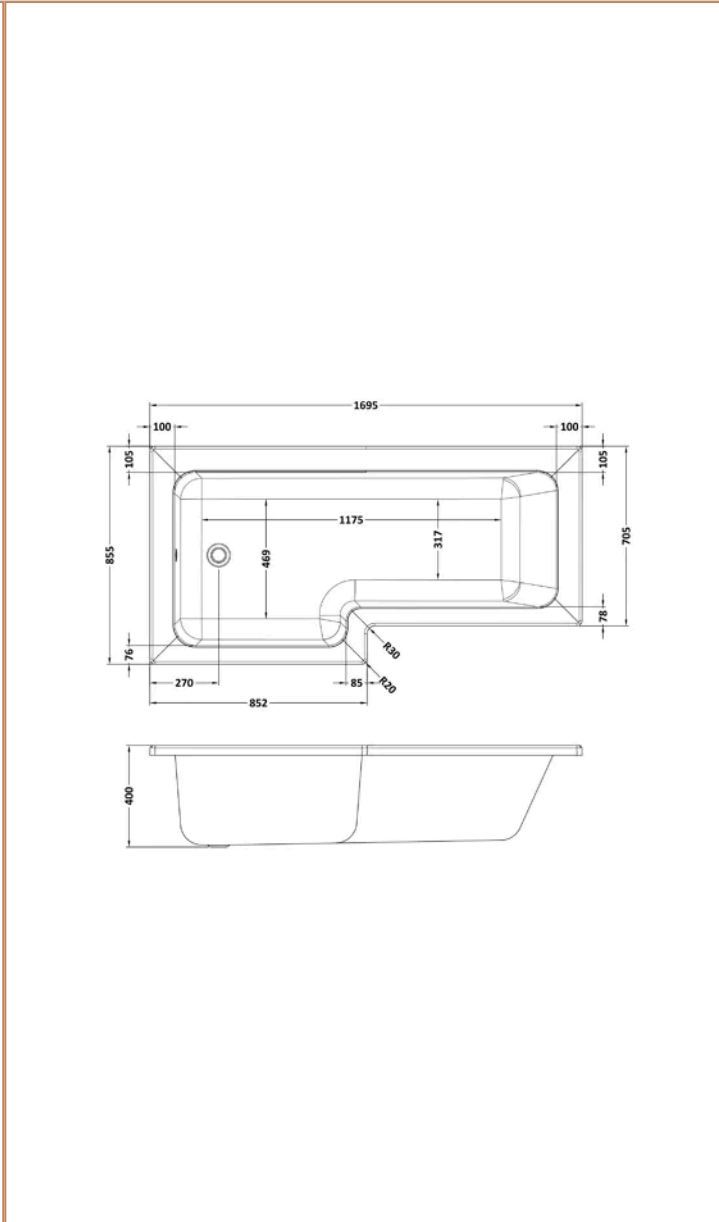

Sales Code:
BAZSS006

Barcode: 5056678408872

Brand: nuie

Description: nuie 1700 x 850mm White L-Shaped Left Hand Shower Bath, Bath Screen, Front Panel And Leg Set

| Product Dimensions | |
|--------------------------|--------------------------------|
| Product | 390 x 850 x 1700mm (H x W x L) |
| Nett Weight | 0.01 kg |
| Packaged Weight | 0.01 kg |
| Product Details | |
| Volume | 235 Litre |
| Country of Origin | Turkey |
| Product Material | Acrylic,Aluminium |
| Colour/Finish | White |
| Style | Contemporary |
| Fixings Included | No |
| Adjustment Max | 760 |
| Adjustment Min | 750 |
| Bath Panel Included | Yes |
| Displaced Capacity | 165 Litre |
| Embossed | No |
| Frame Finish | Satin Chrome |
| Glass Thickness | 5 mm |
| Includes Grips | No |
| Leg Set Included | Yes |
| Legs Included | Yes |
| No. Of Tapholes | No Tapholes |
| Overflow Included | Yes |
| Painted Option Available | No |
| Tap Included | No |
| Waste Included | No |

Sales Code: WBS701

Barcode: 5055275821626

Brand: nuie

Description: nuie 1700mm Left-Hand Square Shower Bath

Product Dimensions

| | |
|-----------------|--------------------------------|
| Product | 400 x 855 x 1695mm (H x W x L) |
| Packaged | 425 x 850 x 1700mm (H x W x D) |
| Nett Weight | 24.5 kg |
| Packaged Weight | 24.5 kg |

Packaging Details

| | |
|-----------------|----------|
| Label Size (mm) | 35 x 300 |
| Label Colour | White |
| Label Qty | 2.0000 |

Product Details

| | |
|----------------------------|--------------|
| Volume | 235 Litre |
| Country of Origin | Turkey |
| Product Material | Acrylic |
| Colour/Finish | White |
| Style | Contemporary |
| Fixings Included | No |
| Bath Panel Included | No |
| Ce Certified | Yes |
| Declaration Of Performance | Yes |
| Displaced Capacity | 165 Litre |
| Includes Grips | No |
| Leg Set Included | No |
| Legs Included | No |
| No. Of Tapholes | No Tapholes |
| Overflow Included | No |
| Tap Included | No |
| Ukca Certified | Yes |
| Waste Included | No |