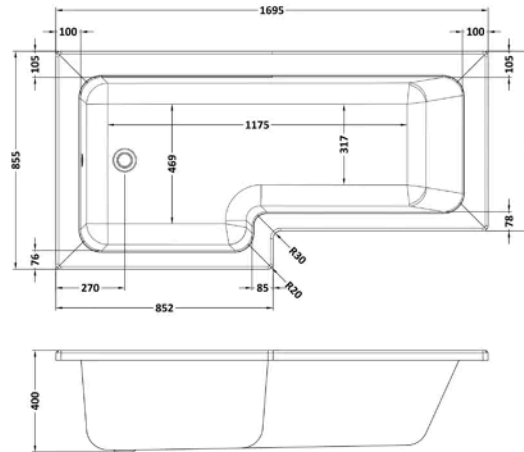

Sales Code:
BAZSS006

Barcode: 5056678408872

Brand: nuie

Description: nuie 1700 x 850mm White L-Shaped Left Hand Shower Bath, Bath Screen, Front Panel And Leg Set

| Product Dimensions | |
|--------------------------|--------------------------------|
| Product | 390 x 850 x 1700mm (H x W x L) |
| Nett Weight | 0.01 kg |
| Packaged Weight | 0.01 kg |
| Product Details | |
| Volume | 235 Litre |
| Country of Origin | Turkey |
| Product Material | Acrylic,Aluminium |
| Colour/Finish | White |
| Style | Contemporary |
| Fixings Included | No |
| Adjustment Max | 760 |
| Adjustment Min | 750 |
| Bath Panel Included | Yes |
| Displaced Capacity | 165 Litre |
| Embossed | No |
| Frame Finish | Satin Chrome |
| Glass Thickness | 5 mm |
| Includes Grips | No |
| Leg Set Included | Yes |
| Legs Included | Yes |
| No. Of Tapholes | No Tapholes |
| Overflow Included | Yes |
| Painted Option Available | No |
| Tap Included | No |
| Waste Included | No |

Sales Code: WBS701

Barcode: 5055275821626

Brand: nuie

Description: nuie 1700mm Left-Hand Square Shower Bath

Product Dimensions

| | |
|-----------------|--------------------------------|
| Product | 400 x 855 x 1695mm (H x W x L) |
| Packaged | 425 x 850 x 1700mm (H x W x D) |
| Nett Weight | 24.5 kg |
| Packaged Weight | 24.5 kg |

Packaging Details

| | |
|-----------------|----------|
| Label Size (mm) | 35 x 300 |
| Label Colour | White |
| Label Qty | 2.0000 |

Product Details

| | |
|----------------------------|--------------|
| Volume | 235 Litre |
| Country of Origin | Turkey |
| Product Material | Acrylic |
| Colour/Finish | White |
| Style | Contemporary |
| Fixings Included | No |
| Bath Panel Included | No |
| Ce Certified | Yes |
| Declaration Of Performance | Yes |
| Displaced Capacity | 165 Litre |
| Includes Grips | No |
| Leg Set Included | No |
| Legs Included | No |
| No. Of Tapholes | No Tapholes |
| Overflow Included | No |
| Tap Included | No |
| Ukca Certified | Yes |
| Waste Included | No |