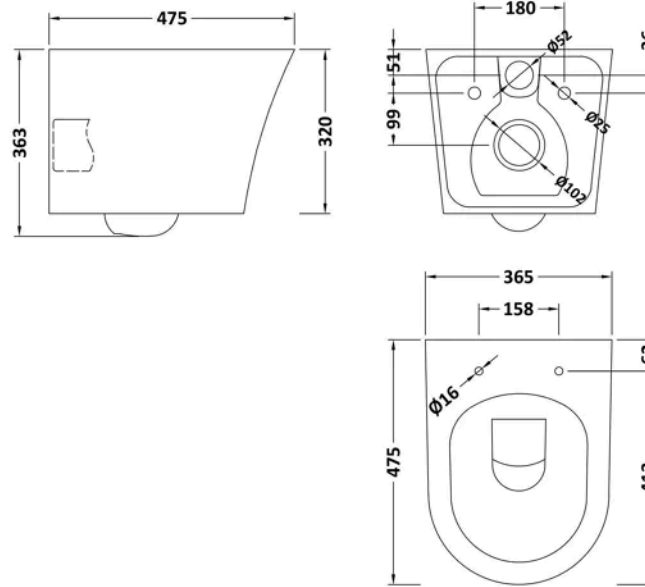

Sales Code: CEZFR001

Barcode: 5056678431559

Brand: nuie

Description: nuie 365mm Wall Hung Toilet With Soft Close Seat & Concealed Cistern

Technical Drawing Not Available

Product Dimensions

Product	363 x 365 x 495mm (H x W x D)
Nett Weight	35.5 kg
Packaged Weight	37 kg

Brand: nuie

Description: nuie Fenton Rimless Wall Hung Toilet

Product Dimensions

Product	363 x 365 x 475mm (H x W x D)
Packaged	420 x 395 x 540mm (H x W x D)
Nett Weight	24 kg
Packaged Weight	25 kg

Product Details

Description: Hudson Reed Dual Flush Concealed Cistern With Frame

Product Dimensions

Product	1136 x 520 x 204mm (H x W x D)
Packaged	160 x 560 x 160mm (H x W x D)
Nett Weight	11.17 kg
Packaged Weight	11.17 kg

Product Dimensions

Product	170 x 267 x 11mm (H x W x D)
Packaged	175 x 300 x 11mm (H x W x D)
Nett Weight	0.01 kg
Packaged Weight	0.01 kg

Product Details

Country of Origin	United Kingdom
Product Material	Stainless Steel
Colour/Finish	Chrome
Style	Contemporary