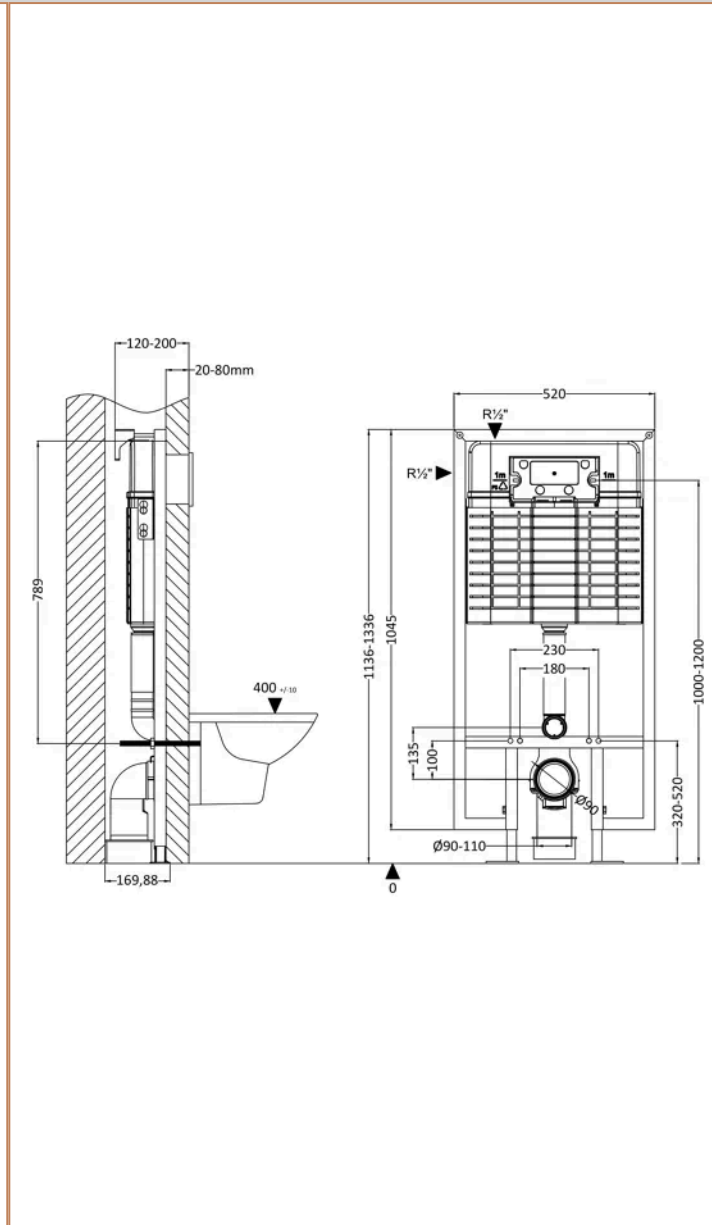

Sales Code: CEZFR001

Barcode: 5056678431559

Brand: nuie

Description: nuie 365mm Wall Hung Toilet With Soft Close Seat & Concealed Cistern

Technical Drawing Not Available

Product Dimensions

Product	363 x 365 x 495mm (H x W x D)
Nett Weight	35.5 kg
Packaged Weight	37 kg

Brand: nuie

Description: nuie Fenton Rimless Wall Hung Toilet

Product Dimensions

Product	363 x 365 x 475mm (H x W x D)
Packaged	420 x 395 x 540mm (H x W x D)
Nett Weight	24 kg
Packaged Weight	25 kg

Product Details

Description: Hudson Reed Dual Flush Concealed Cistern With Frame

Product Dimensions

Product	1136 x 520 x 204mm (H x W x D)
Packaged	160 x 560 x 160mm (H x W x D)
Nett Weight	11.17 kg
Packaged Weight	11.17 kg

Product Dimensions

Product	170 x 267 x 11mm (H x W x D)
Packaged	175 x 300 x 11mm (H x W x D)
Nett Weight	0.01 kg
Packaged Weight	0.01 kg

Product Details

Country of Origin	United Kingdom
Product Material	Stainless Steel
Colour/Finish	Chrome
Style	Contemporary