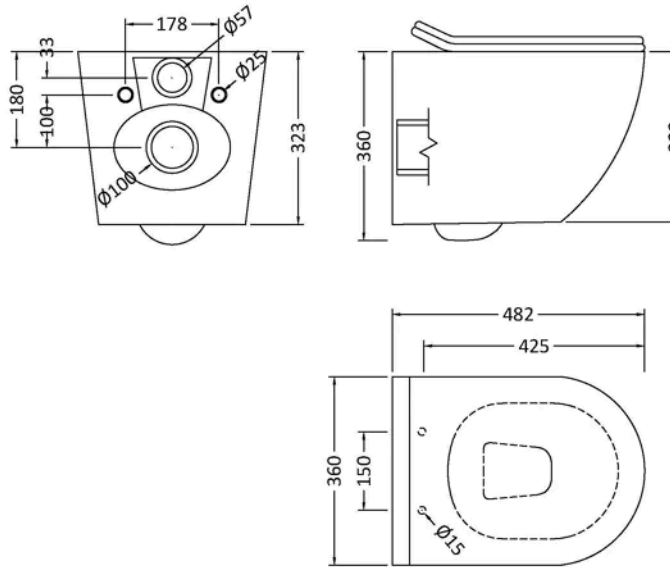

Brand: nuie

Description: nuie Freya Wall Hung Pan

Product Dimensions

Product	323 x 360 x 482mm (H x W x D)
Packaged	400 x 430 x 422mm (H x W x D)
Nett Weight	32 kg
Packaged Weight	36 kg

Product Details

Country of Origin	China
Product Material	Vitreous China
Colour/Finish	White
Style	Contemporary
Ce Certified	Yes
Includes Seat	Yes
Pan Type	Wall Hung

Sales Code: XTY009

Barcode: 5056211854319

Brand: Hudson Reed

Description: Hudson Reed Dual Flush Concealed Cistern With Frame

Product Dimensions

Product	1136 x 520 x 204mm (H x W x D)
Packaged	160 x 560 x 160mm (H x W x D)
Nett Weight	11.17 kg
Packaged Weight	11.17 kg

Product Details

Country of Origin	China
Product Material	Stainless Steel
Colour/Finish	Chrome
Style	Contemporary

Sales Code: XTY009PR

Barcode: 5056211855279

Brand: Hudson Reed

Description: Hudson Reed Round Chrome Dual Flush Push Button

Product Dimensions

Product	170 x 267 x 11mm (H x W x D)
Packaged	175 x 300 x 11mm (H x W x D)
Nett Weight	0.01 kg
Packaged Weight	0.01 kg

Product Details

Country of Origin	United Kingdom
Product Material	Stainless Steel
Colour/Finish	Chrome
Style	Contemporary