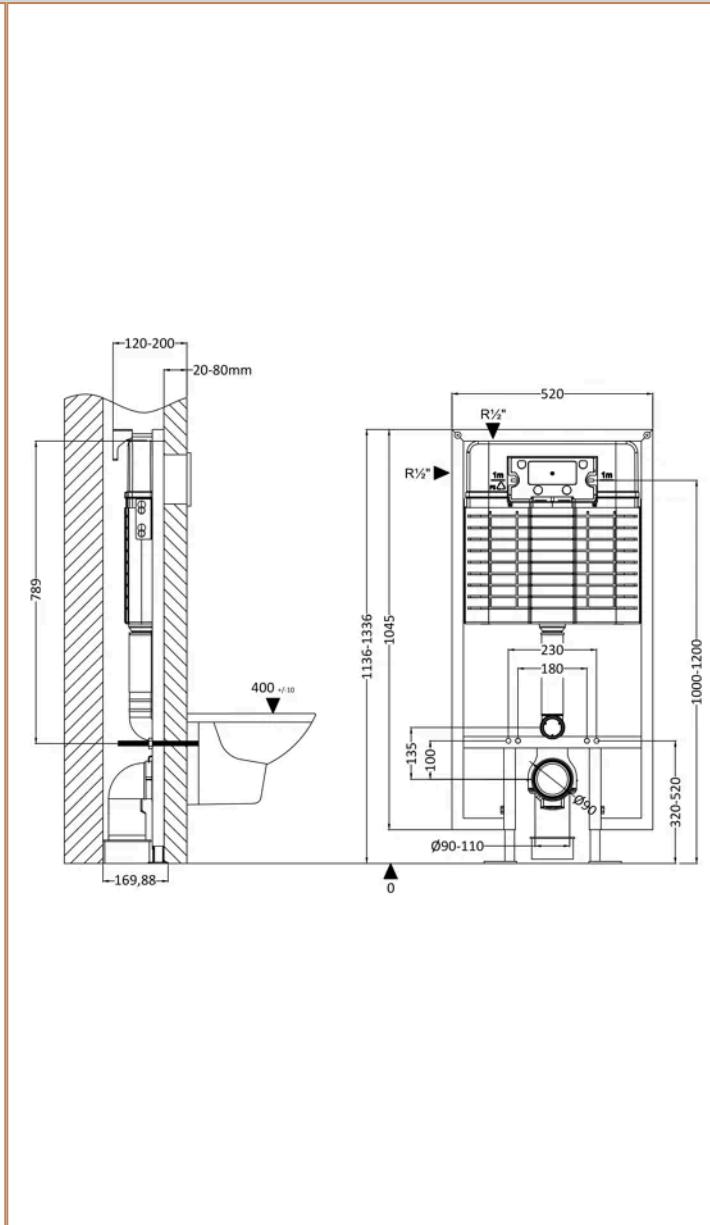

Brand: nuie

Description: nuie Freya Wall Hung Pan

Product Dimensions

Product	323 x 360 x 482mm (H x W x D)
Packaged	400 x 430 x 422mm (H x W x D)
Nett Weight	32 kg
Packaged Weight	36 kg

Product Details

Country of Origin	China
Product Material	Vitreous China
Colour/Finish	White
Style	Contemporary
Ce Certified	Yes
Includes Seat	Yes
Pan Type	Wall Hung

Sales Code: XTY009

Barcode: 5056211854319

Brand: Hudson Reed

Description: Hudson Reed Dual Flush Concealed Cistern With Frame

Product Dimensions

Product	1136 x 520 x 204mm (H x W x D)
Packaged	160 x 560 x 160mm (H x W x D)
Nett Weight	11.17 kg
Packaged Weight	11.17 kg

Product Details

Country of Origin	China
Product Material	Stainless Steel
Colour/Finish	Chrome
Style	Contemporary

Sales Code: XTY009PR

Barcode: 5056211855279

Brand: Hudson Reed

Description: Hudson Reed Round Chrome Dual Flush Push Button

Product Dimensions

Product	170 x 267 x 11mm (H x W x D)
Packaged	175 x 300 x 11mm (H x W x D)
Nett Weight	0.01 kg
Packaged Weight	0.01 kg

Product Details

Country of Origin	United Kingdom
Product Material	Stainless Steel
Colour/Finish	Chrome
Style	Contemporary