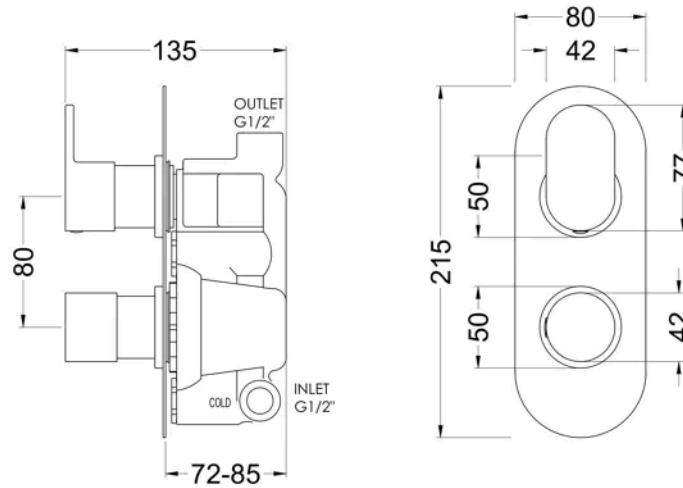

*Technical Drawing Not Available*

**Sales Code:** BINTW01

**Barcode:** 5056211898962

**Brand:** nuie

**Description:** nuie Binsey Chrome Thermostatic Shower Valve Twin Thermostatic

**Product Dimensions**

Product	215 x 80 x 136mm (H x W x D)
Packaged	110 x 240 x 250mm (H x W x D)
Outer Box	500 x 360 x 280mm (H x W x D)
Nett Weight	2.57 kg
Packaged Weight	2.57 kg

**Sales Code:** ARM01

**Barcode:** 5055146185604

**Brand:** nuie

**Description:** Chrome Wall-Mounted Shower Arm

**Product Dimensions**

Product	104 x 62 x 395mm (H x W x D)
Packaged	420 x 38 x 102mm (H x W x D)
Outer Box	385 x 220 x 430mm (H x W x D)
Nett Weight	0.32 kg
Packaged Weight	0.5 kg

**Packaging Details**

Label Size (mm)	50 x 100
Label Colour	White
Label Qty	2.0000

**Product Details**

Country of Origin	China
Product Material	Brass
Colour/Finish	Chrome
Style	Contemporary

**Sales Code:** A3082

### Product Dimensions

Product	56 x 200 x 200mm (H x W x D)
Packaged	210 x 100 x 210mm (H x W x D)
Outer Box	430 x 500 x 230mm (H x W x D)
Nett Weight	0.92 kg
Packaged Weight	0.92 kg