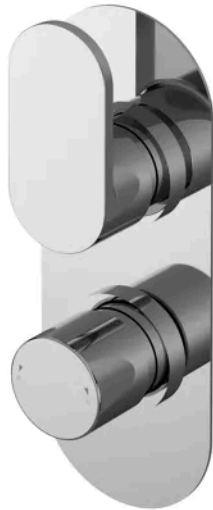

**Sales Code:** SBR13TW1

**Barcode:** 5056462601663

**Brand:** nuie

**Description:** nuie Chrome Concealed Round Single Outlet Shower Kit Including Valve, Head & Arm

**Product Dimensions**

Product	215 x 80 x 136mm (H x W x D)
Nett Weight	0.1 kg
Packaged Weight	0.1 kg

**Product Details**

Country of Origin	China
Product Material	Brass Abs
Control Type	Manual
Valve/Cartridge Type	Single Lever Cartridge
Colour/Finish	Chrome
Style	Contemporary
Min Operating Pressure	0.1 Bar
Minimum Operation Pressure	0 Bar
No. Of Body Jets	0.0000
Valve / Cartridge Type	Single Lever Cartridge

*Technical Drawing Not Available*

**Sales Code:** BINTW01

**Barcode:** 5056211898962

**Brand:** nuie

**Description:** nuie Binsey Chrome Thermostatic Shower Valve Twin Thermostatic

**Product Dimensions**

Product	215 x 80 x 136mm (H x W x D)
Packaged	110 x 240 x 250mm (H x W x D)
Outer Box	500 x 360 x 280mm (H x W x D)
Nett Weight	2.57 kg
Packaged Weight	2.57 kg

**Packaging Details**

Label Size (mm)	50 x 100
Label Colour	White
Label Qty	1.0000

**Product Details**

Country of Origin	China
Product Material	Brass Abs
Control Type	Manual
WRAS Approved	Yes
Valve/Cartridge Type	1/4 Turn
Colour/Finish	Chrome
Mount Type	Recessed/Wall
Style	Contemporary
Handle Type	Lever/Round
TMV2 Approved	Yes
TMV3 Approved	No
Handset Included	No
Head Included	No
Min Operating Pressure	0.1 Bar
Minimum Operation Pressure	0 Bar
No. Outlets	1.0000
Outlet Elbow Supplied	No
Tmv2 Approval Number	2603035
Valve / Cartridge Type	1/4 Turn
Wras Approval No	250602040