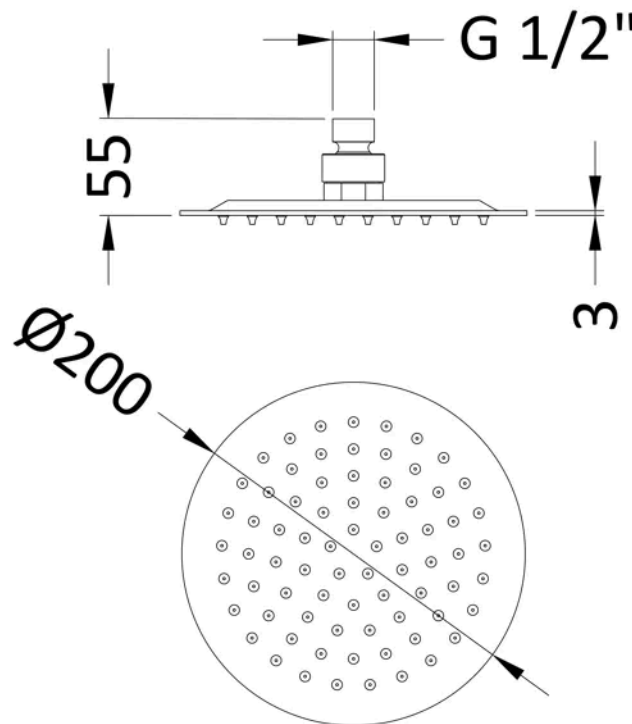

*Technical Drawing Not Available*

**Sales Code:** BINTW01

**Barcode:** 5056211898962

**Brand:** nuie

**Description:** nuie Binsey Chrome Thermostatic Shower Valve Twin Thermostatic

**Product Dimensions**

Product	215 x 80 x 136mm (H x W x D)
Packaged	110 x 240 x 250mm (H x W x D)
Outer Box	500 x 360 x 280mm (H x W x D)
Nett Weight	2.57 kg
Packaged Weight	2.57 kg

**Sales Code:** ARM01

**Barcode:** 5055146185604

**Brand:** nuie

**Description:** Chrome Wall-Mounted Shower Arm

**Product Dimensions**

Product	104 x 62 x 395mm (H x W x D)
Packaged	420 x 38 x 102mm (H x W x D)
Outer Box	385 x 220 x 430mm (H x W x D)
Nett Weight	0.32 kg
Packaged Weight	0.5 kg

**Packaging Details**

Label Size (mm)	50 x 100
Label Colour	White
Label Qty	2.0000

**Product Details**

Country of Origin	China
Product Material	Brass
Colour/Finish	Chrome
Style	Contemporary

**Sales Code:** A3082

### Product Dimensions

Product	56 x 200 x 200mm (H x W x D)
Packaged	210 x 100 x 210mm (H x W x D)
Outer Box	430 x 500 x 230mm (H x W x D)
Nett Weight	0.92 kg
Packaged Weight	0.92 kg