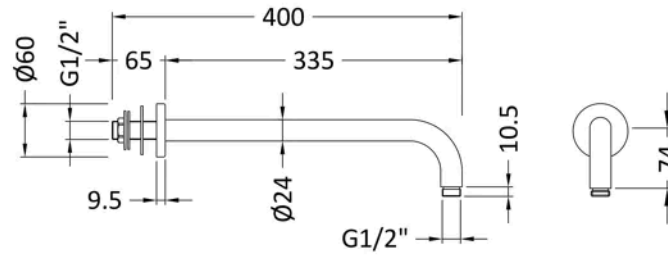

*Technical Drawing Not Available*

**Sales Code:** BINTW01

**Barcode:** 5056211898962

**Brand:** nuie

**Description:** nuie Binsey Chrome Thermostatic Shower Valve Twin Thermostatic

**Product Dimensions**

Product	215 x 80 x 136mm (H x W x D)
Packaged	110 x 240 x 250mm (H x W x D)
Outer Box	500 x 360 x 280mm (H x W x D)
Nett Weight	2.57 kg
Packaged Weight	2.57 kg

**Packaging Details**

Label Size (mm)	50 x 100
Label Colour	White
Label Qty	1.0000

**Product Details**

Country of Origin	China
Product Material	Brass Abs
Control Type	Manual
WRAS Approved	Yes
Valve/Cartridge Type	1/4 Turn
Colour/Finish	Chrome
Mount Type	Recessed/Wall
Style	Contemporary
Handle Type	Lever/Round
TMV2 Approved	Yes
TMV3 Approved	No
Handset Included	No
Head Included	No
Min Operating Pressure	0.1 Bar
Minimum Operation Pressure	0 Bar
No. Outlets	1.0000
Outlet Elbow Supplied	No
Tmv2 Approval Number	2603035
Valve / Cartridge Type	1/4 Turn
Wras Approval No	250602040

**Sales Code:** ARM01

**Barcode:** 5055146185604

**Brand:** nuie

**Description:** Chrome Wall-Mounted Shower Arm

**Product Dimensions**

Product	104 x 62 x 395mm (H x W x D)
Packaged	420 x 38 x 102mm (H x W x D)
Outer Box	385 x 220 x 430mm (H x W x D)
Nett Weight	0.32 kg
Packaged Weight	0.5 kg

**Packaging Details**

Label Size (mm)	50 x 100
Label Colour	White
Label Qty	2.0000

**Product Details**

Country of Origin	China
Product Material	Brass
Colour/Finish	Chrome
Style	Contemporary

**Sales Code:** A3082