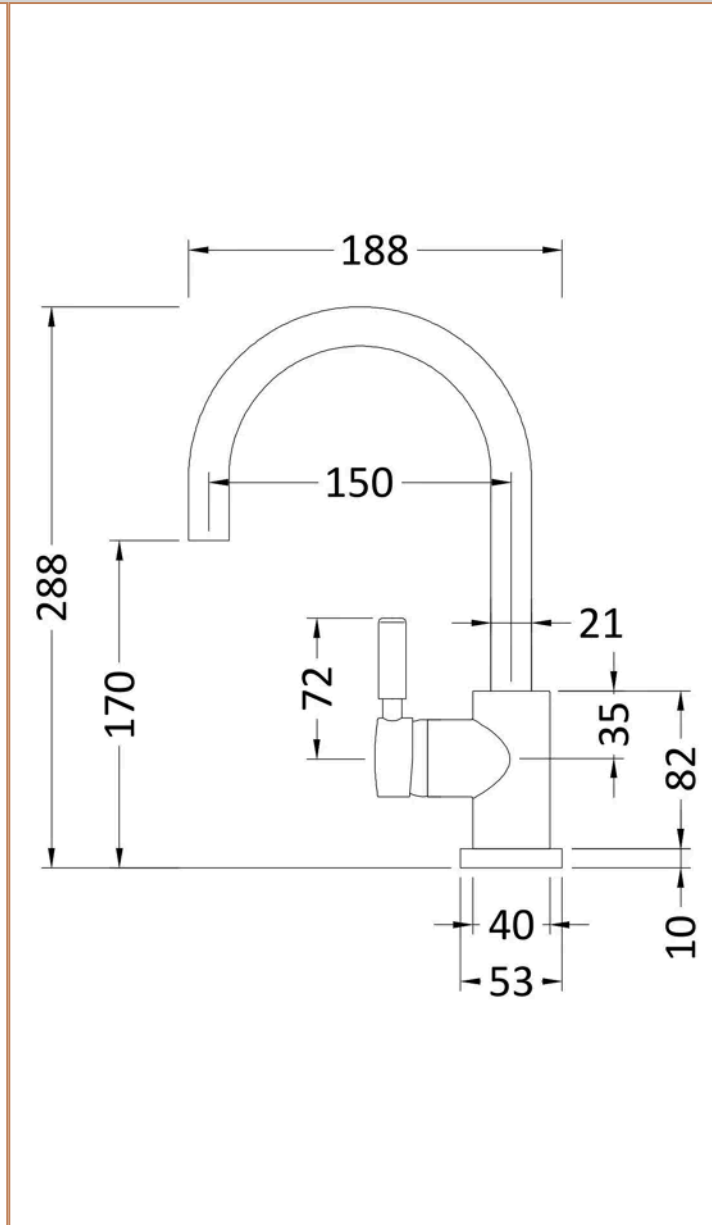

Sales Code: PN380

Barcode: 5055275870921

Brand: Hudson Reed

Description: Hudson Reed Tec Single Lever Chrome Mono Basin Mixer

Product Dimensions

Product	288 x 53 x 188mm (H x W x D)
Packaged	85 x 185 x 270mm (H x W x D)
Outer Box	400 x 280 x 560mm (H x W x D)
Nett Weight	1.6 kg
Packaged Weight	1.6 kg

Packaging Details

Label Size (mm)	50 x 100
Label Colour	White
Label Qty	2.0000

Product Details

Country of Origin	China
Product Material	Brass,Plastic
Control Type	Manual
Waste Type	Push Button
Valve/Cartridge Type	Single Lever Cartridge
Colour/Finish	Chrome
Mount Type	Deck
Style	Contemporary
Handle Type	Lever
TMV2 Approved	No
TMV3 Approved	No
Min Operating Pressure	0.1 Bar
Minimum Operation Pressure	0 Bar
Tap Spout Height	170 mm
Tap Spout Projection	150 mm
Tap Tails Included	Yes
Valve / Cartridge Type	Single Lever Cartridge
Waste Included	No