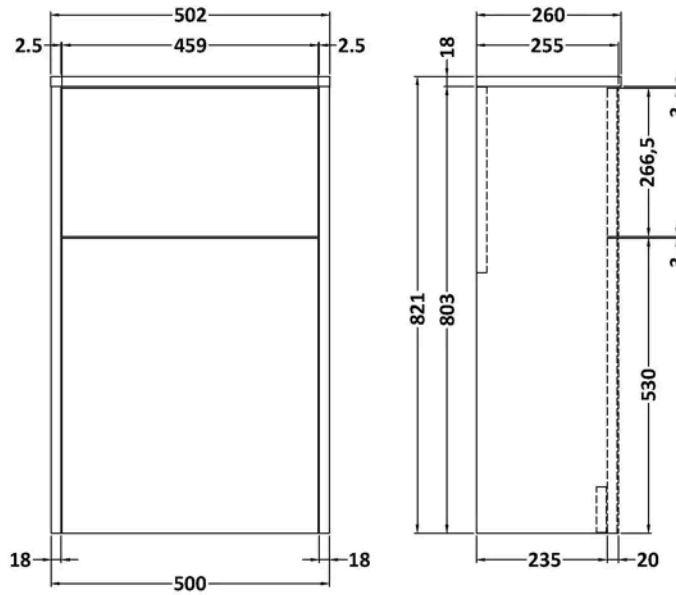

### Product Dimensions

Product	120 x 450 x 220mm (H x W x D)
Packaged	150 x 240 x 470mm (H x W x D)
Nett Weight	6.8 kg
Packaged Weight	6.8 kg

### Product Details

Country of Origin	China
Product Material	Vitreous China
Colour/Finish	White
Style	Contemporary
Fixings Included	No
Ce Certified	Yes
Inner Bowl Depth	196 mm
Inner Bowl Height	90 mm
Inner Bowl Width	431 mm
No. Of Tapholes	1
Number Of Bowls	1
Overflow Cover Included	Yes
Overflow Included	Yes
Tap Included	No
Waste Included	No

### Product Dimensions

Product	821 x 502 x 260mm (H x W x D)
Packaged	830 x 520 x 275mm (H x W x D)
Nett Weight	11 kg
Packaged Weight	11.5 kg

Product	288 x 53 x 188mm (H x W x D)
Packaged	85 x 185 x 270mm (H x W x D)
Outer Box	400 x 280 x 560mm (H x W x D)
Nett Weight	1.6 kg
Packaged Weight	1.6 kg

**Packaging Details**

Label Size (mm)	50 x 100
Label Colour	White
Label Qty	2.0000