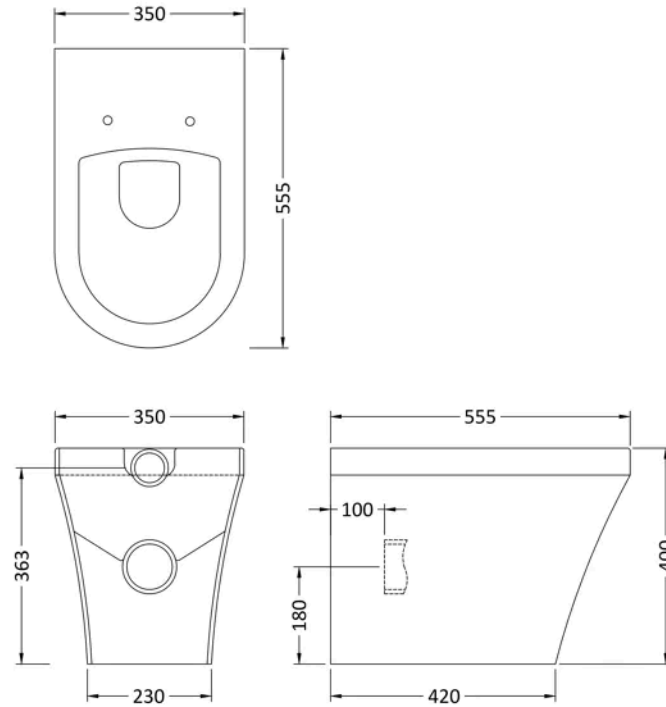

Sales Code: NCU606

Barcode: 5056211821847

Brand: Hudson Reed

Description: Hudson Reed Luna Back to Wall Toilet Pan

Product Dimensions

Packaged	570 x 415 x 365mm (H x W x D)
Nett Weight	28 kg
Packaged Weight	29 kg

Product Details

Country of Origin	Turkey
Ce Certified	Yes