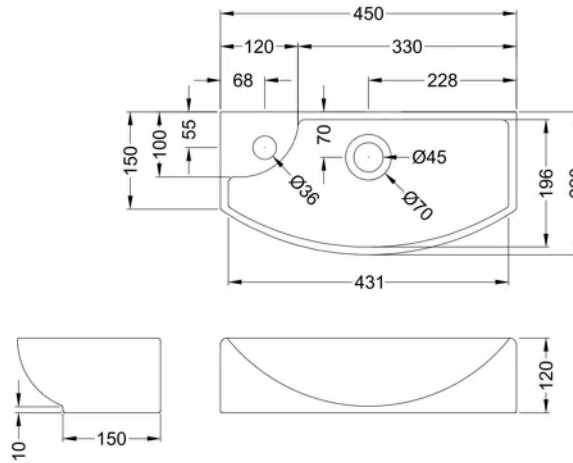

Product	803 x 440 x 145mm (H x W x D)
Nett Weight	0.01 kg
Packaged Weight	0.01 kg

**Product Details**

Country of Origin	United Kingdom
Product Material	Brass, Polypropylene, Vitreous China
Colour/Finish	Graphite Grey Woodgrain
Mount Type	Floor
Style	Contemporary
Handle Type	D Shape
Construction Method	Cam & Wood Dowel
Construction Type	Rigid
Flush Operating Type	Push Button
Handles Included	Yes
Hinge Centres (Max)	175 mm
Hinge Centres (Min)	112 mm
Includes Seat	Yes
Inner Bowl Height	90 mm
Material Thickness	18 mm
Min Operating Pressure	0.1 Bar
Minimum Operation Pressure	0 Bar
No. Doors	1
No. Of Tapholes	1
No. Shelves	1
Number Of Bowls	1
Number Of Shelves	1
Overflow Cover Included	Yes
Overflow Included	Yes
Pan Trap Style	P-Trap
Pan Type	Back To Wall
Tap Included	Yes
Toilet Seat Function	Soft Close
Toilet Seat Hinge Type	Top Fix
Toilet Seat Type	Round
Waste Included	Yes

### Product Dimensions

Product	120 x 450 x 220mm (H x W x D)
Packaged	150 x 240 x 470mm (H x W x D)
Nett Weight	6.8 kg
Packaged Weight	6.8 kg

### Product Details

Country of Origin	China
Product Material	Vitreous China
Colour/Finish	White
Style	Contemporary
Fixings Included	No
Ce Certified	Yes
Inner Bowl Depth	196 mm
Inner Bowl Height	90 mm
Inner Bowl Width	431 mm
No. Of Tapholes	1
Number Of Bowls	1
Overflow Cover Included	Yes
Overflow Included	Yes
Tap Included	No
Waste Included	No

### Product Dimensions

Product	821 x 502 x 260mm (H x W x D)
Packaged	830 x 520 x 275mm (H x W x D)
Nett Weight	11 kg
Packaged Weight	11.5 kg