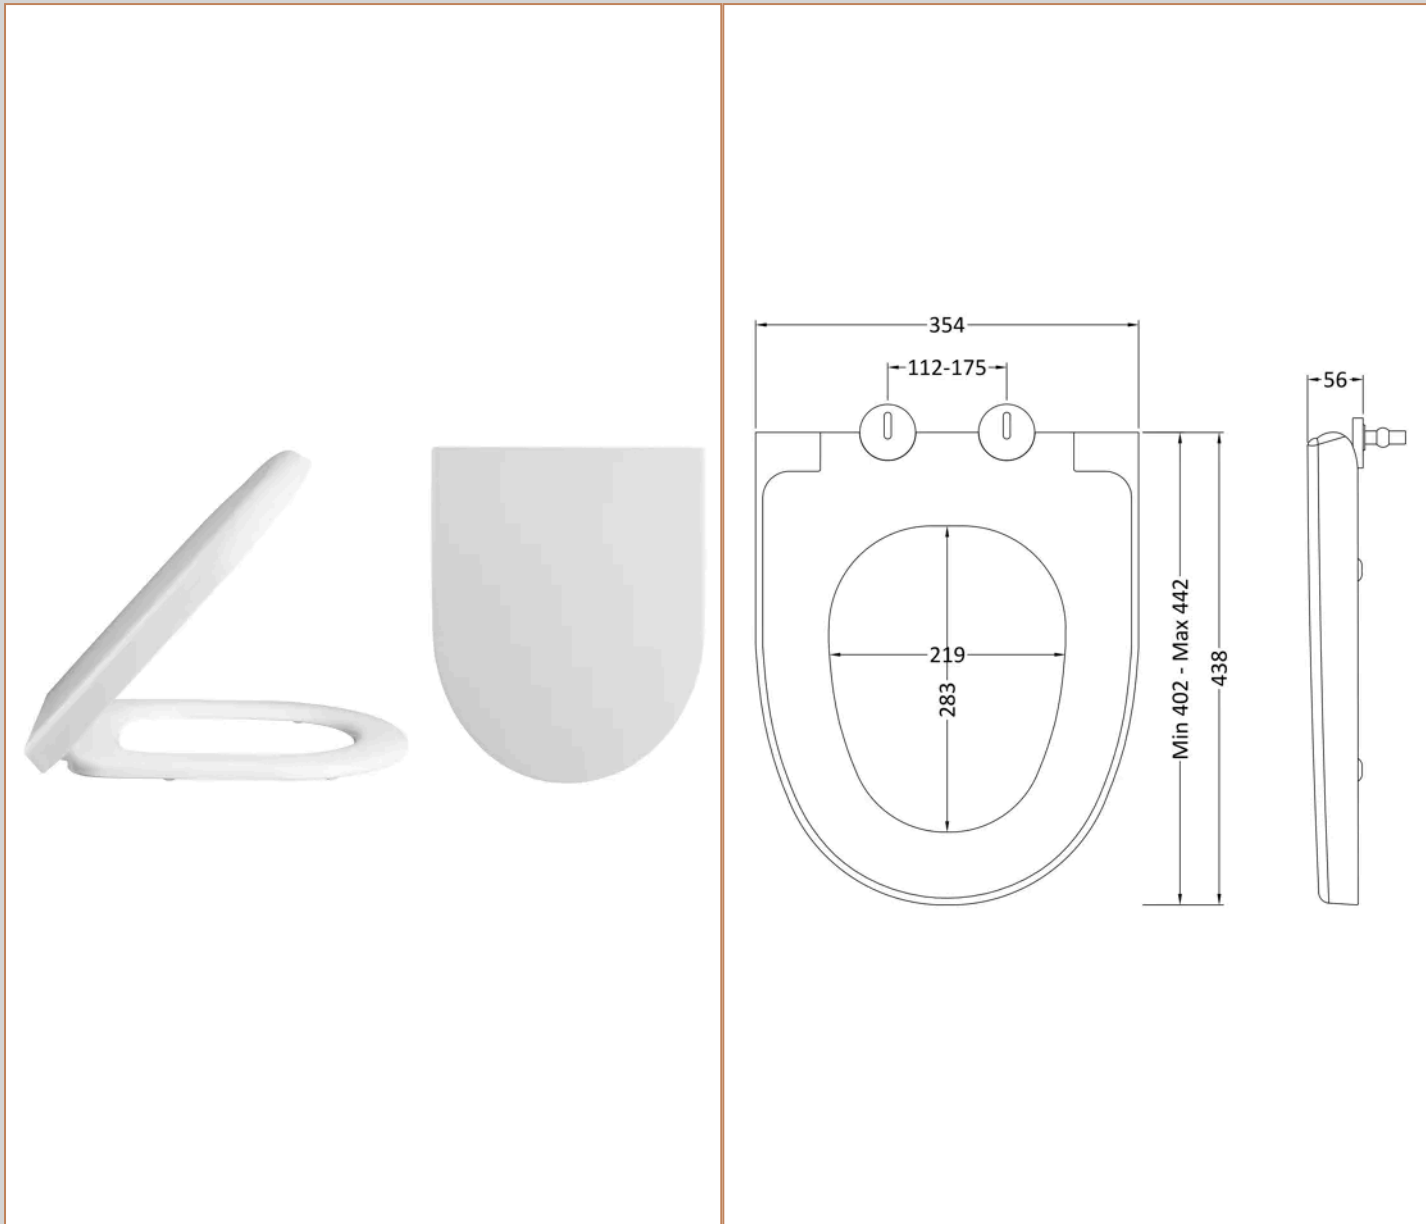

Product	803 x 440 x 145mm (H x W x D)
Nett Weight	0.01 kg
Packaged Weight	0.01 kg

**Product Details**

Country of Origin	United Kingdom
Product Material	Brass, Polypropylene, Vitreous China
Colour/Finish	Graphite Grey Woodgrain
Mount Type	Floor
Style	Contemporary
Handle Type	D Shape
Construction Method	Cam & Wood Dowel
Construction Type	Rigid
Flush Operating Type	Push Button
Handles Included	Yes
Hinge Centres (Max)	175 mm
Hinge Centres (Min)	112 mm
Includes Seat	Yes
Inner Bowl Height	90 mm
Material Thickness	18 mm
Min Operating Pressure	0.1 Bar
Minimum Operation Pressure	0 Bar
No. Doors	1
No. Of Tapholes	1
No. Shelves	1
Number Of Bowls	1
Number Of Shelves	1
Overflow Cover Included	Yes
Overflow Included	Yes
Pan Trap Style	P-Trap
Pan Type	Back To Wall
Tap Included	Yes
Toilet Seat Function	Soft Close
Toilet Seat Hinge Type	Top Fix
Toilet Seat Type	Round
Waste Included	Yes

### Product Details

Country of Origin	China
Product Material	Vitreous China
Colour/Finish	White
Style	Contemporary
Fixings Included	No
Ce Certified	Yes
Inner Bowl Depth	196 mm
Inner Bowl Height	90 mm
Inner Bowl Width	431 mm
No. Of Tapholes	1
Number Of Bowls	1
Overflow Cover Included	Yes
Overflow Included	Yes
Tap Included	No
Waste Included	No

### Product Dimensions

Product	821 x 502 x 260mm (H x W x D)
Packaged	830 x 520 x 275mm (H x W x D)
Nett Weight	11 kg
Packaged Weight	11.5 kg

**Sales Code:** NCU699

**Barcode:** 5055369030934

**Brand:** Hudson Reed

**Description:** Hudson Reed Maya Soft Round Soft Close Toilet Seat With Top Fix Hinge

**Product Dimensions**

Product	56 x 354mm (H x W)
Packaged	65 x 365 x 500mm (H x W x D)
Outer Box	475mm (H)
Nett Weight	2.15 kg
Packaged Weight	2.4 kg