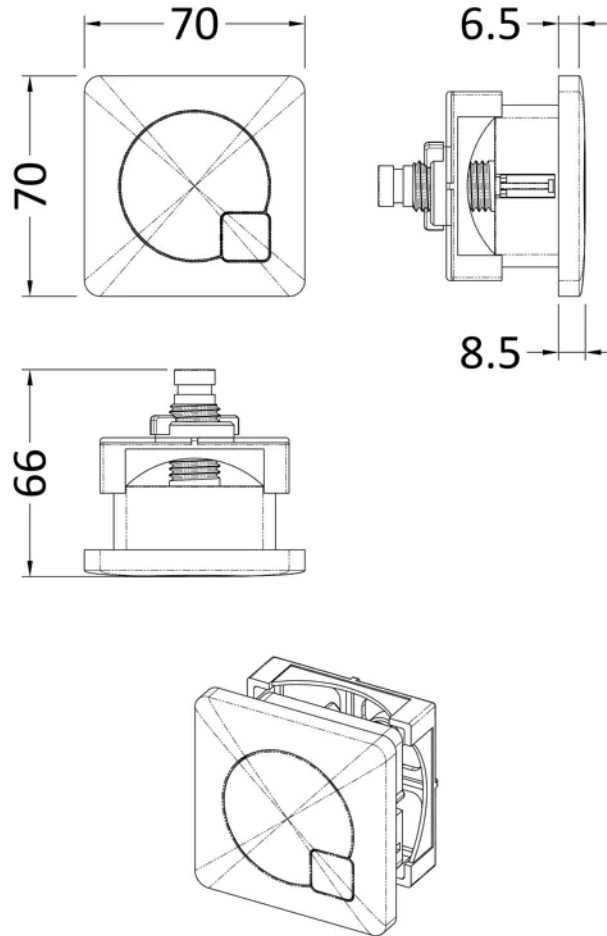

### Product Details

Country of Origin	China
Product Material	Vitreous China
Colour/Finish	White
Style	Contemporary
Fixings Included	No
Ce Certified	Yes
Inner Bowl Depth	196 mm
Inner Bowl Height	90 mm
Inner Bowl Width	431 mm
No. Of Tapholes	1
Number Of Bowls	1
Overflow Cover Included	Yes
Overflow Included	Yes
Tap Included	No
Waste Included	No

Product	288 x 53 x 188mm (H x W x D)
Packaged	85 x 185 x 270mm (H x W x D)
Outer Box	400 x 280 x 560mm (H x W x D)
Nett Weight	1.6 kg
Packaged Weight	1.6 kg

**Packaging Details**

Label Size (mm)	50 x 100
Label Colour	White
Label Qty	2.0000

**Product Details**

Country of Origin	China
Product Material	Brass,Plastic
Control Type	Manual
Waste Type	Push Button
Valve/Cartridge Type	Single Lever Cartridge
Colour/Finish	Chrome
Mount Type	Deck
Style	Contemporary
Handle Type	Lever
TMV2 Approved	No
TMV3 Approved	No
Min Operating Pressure	0.1 Bar
Minimum Operation Pressure	0 Bar
Tap Spout Height	170 mm
Tap Spout Projection	150 mm
Tap Tails Included	Yes
Valve / Cartridge Type	Single Lever Cartridge
Waste Included	No

### Product Dimensions

Product	70 x 70 x 99mm (H x W x D)
Packaged	50 x 155 x 80mm (H x W x D)
Nett Weight	0.2 kg
Packaged Weight	0.2 kg