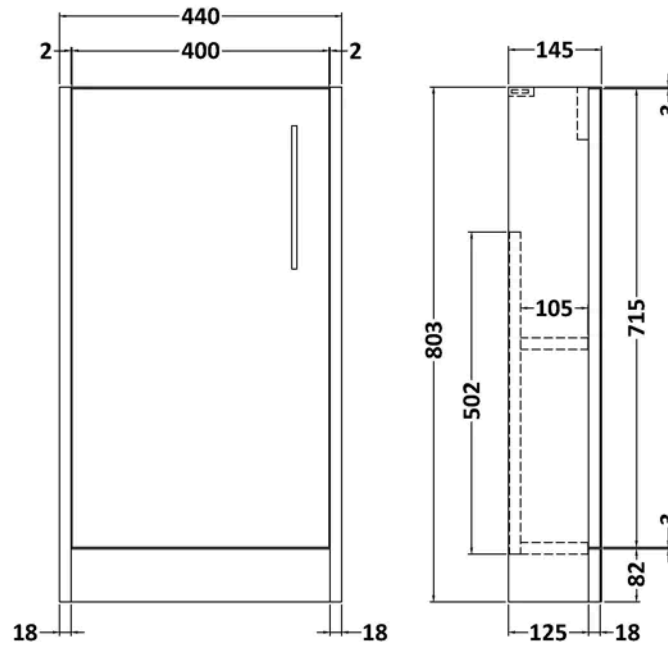

Sales Code: MOJ2221

Barcode: 5056462659596

Brand: Hudson Reed

Description: Hudson Reed Juno 440mm Compact Worktop Floor Standing Vanity Unit

Product Dimensions

Product	803 x 440 x 145mm (H x W x D)
Packaged	800 x 410 x 235mm (H x W x D)
Nett Weight	11 kg
Packaged Weight	12 kg

Product Details

Country of Origin	United Kingdom