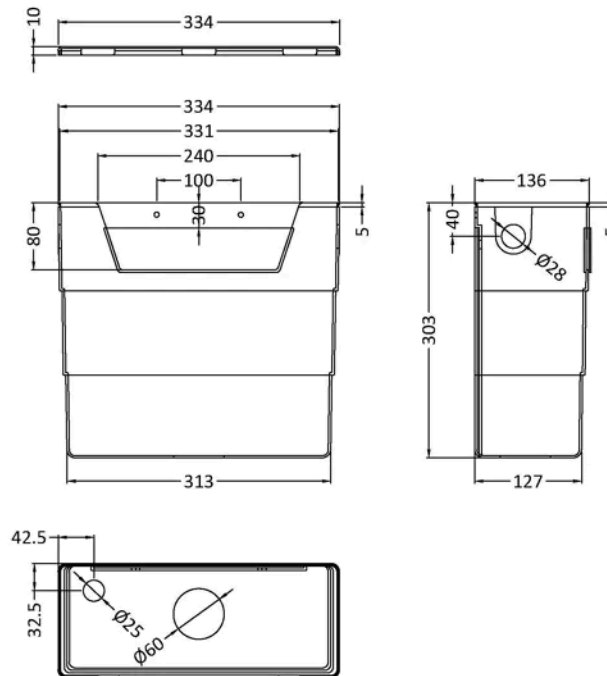

Product	288 x 53 x 188mm (H x W x D)
Packaged	85 x 185 x 270mm (H x W x D)
Outer Box	400 x 280 x 560mm (H x W x D)
Nett Weight	1.6 kg
Packaged Weight	1.6 kg

**Packaging Details**

Label Size (mm)	50 x 100
Label Colour	White
Label Qty	2.0000

### Product Dimensions

Product	70 x 70 x 99mm (H x W x D)
Packaged	50 x 155 x 80mm (H x W x D)
Nett Weight	0.2 kg
Packaged Weight	0.2 kg

### Packaging Details

Label Size (mm)	50 x 100
Label Colour	White
Label Qty	1.0000

### Product Dimensions

Product	334 x 303 x 136mm (H x W x D)
Packaged	320 x 145 x 345mm (H x W x D)
Nett Weight	1.8 kg
Packaged Weight	2 kg