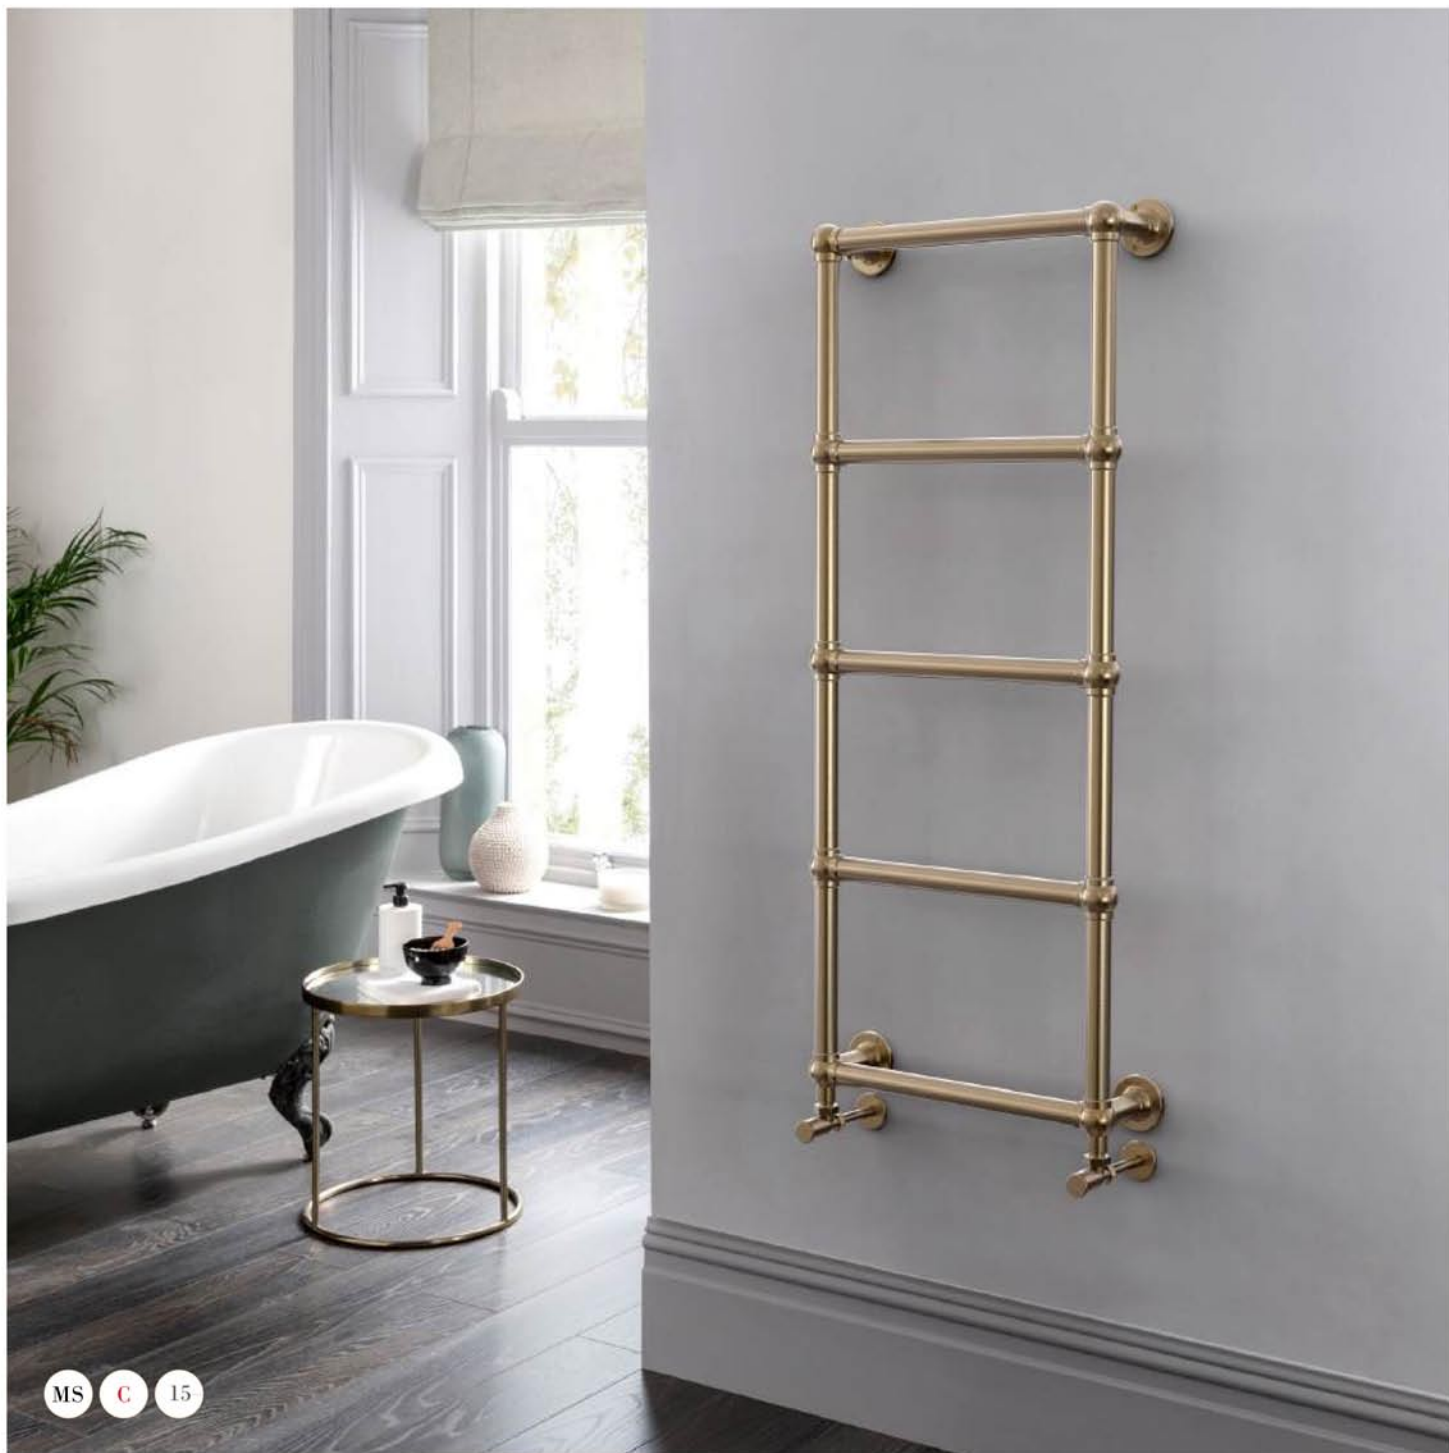

BALLERINA WALL MOUNTED (Focus Brushed Brass Finish)

The Ballerina wall mounted in a Brushed Brass offers the latest metallic finish as an update to this popular and very functional towel rail. This finish bridges both traditional and contemporary classic interior design. Simple matching valves and connection tubes with cover plates complete the look. See the Accessories & Valves section.

MS C 15

BALLERINA-MS FOCUSED BRUSHED BRASS

Tube Ø 31.8mm

Dimensions (mm)			Bar Config	Pipe Centres	Element Wattage	ΔT 50°C Watts/BTUs	ΔT 60°C BTUs
H	W	D					
748	498	130	4	425	100	171 / 584	740
1193	498	130	5	425	125	268 / 916	1161
1548	498	130	6	425	150	410 / 1399	1773