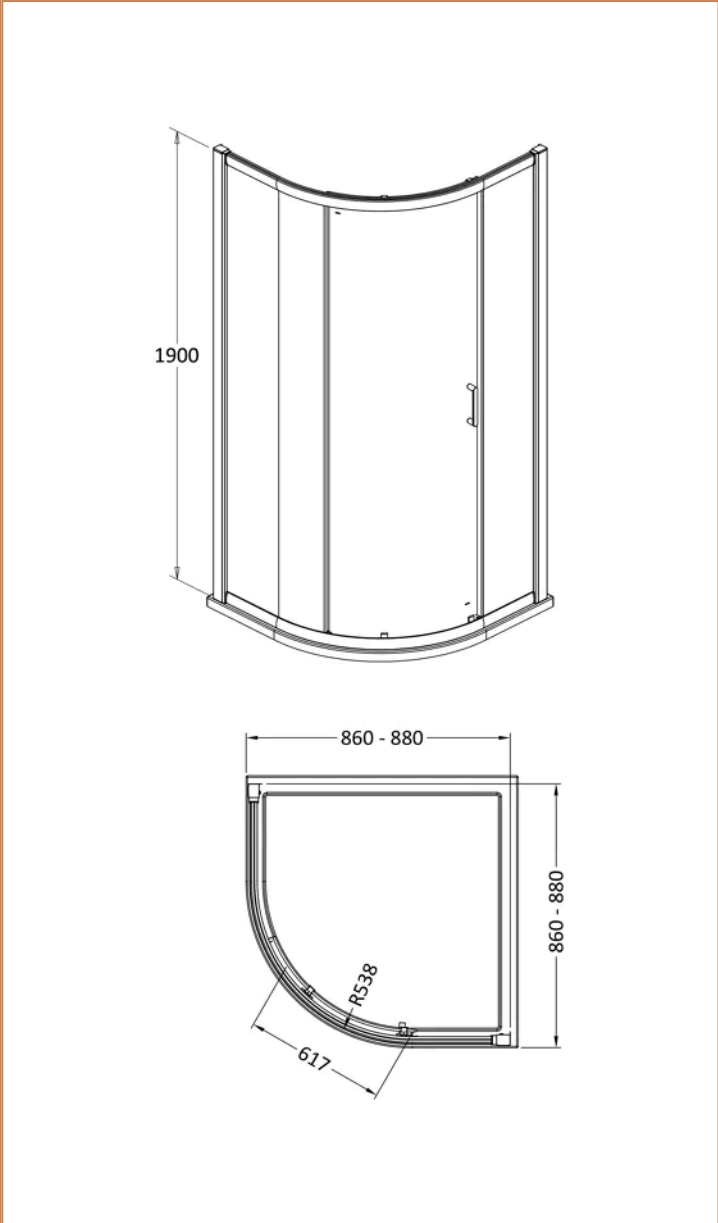

Sales Code: AQU9NE1-E8

Barcode: 5056678441435

Brand: nuie

Description: nuie Lucie 900mm Chrome Single Entry Curved Shower Enclosure

Product Dimensions

Product	1900 x 880 x 880mm (H x W x D)
Packaged	1960 x 435 x 155mm (H x W x D)
Nett Weight	56.9 kg
Packaged Weight	56.9 kg

Product Details

Country of Origin	China
Product Material	Aluminium,Glass
Colour/Finish	Chrome
Style	Contemporary
Handle Type	D Shape
Easy Clean	No
Adjustment Max	880
Adjustment Min	860
Ce Certified	Yes
Easy Fit	Yes
Enclosure Design	Framed
Entry Width	617 mm
Frame Finish	Chrome
Glass Thickness	8 mm
Handles Included	Yes
No. Doors	1
Radius	538 mm
Return Panel Included	No
Support Bar Included	No
Wheel Type	Dual Quick Release

Sales Code: AQU9NE1BP-E8

Barcode: 5056678441411

Brand: nuie

Description: nuie Lucie 900mm Matt Black Single Entry Curved Shower Enclosure

Product Dimensions

Product	1900 x 880 x 880mm (H x W x D)
Packaged	1960 x 435 x 155mm (H x W x D)
Nett Weight	56.9 kg
Packaged Weight	56.9 kg

Sales Code: AQU9NE1BB-E8

Barcode: 5056678441428

Brand: nuie

Description: nuie Lucie 900mm Brushed Brass Single Entry Curved Shower Enclosure

Product Dimensions

Product	1900 x 880 x 880mm (H x W x D)
Packaged	1960 x 435 x 155mm (H x W x D)
Nett Weight	56.9 kg
Packaged Weight	56.9 kg