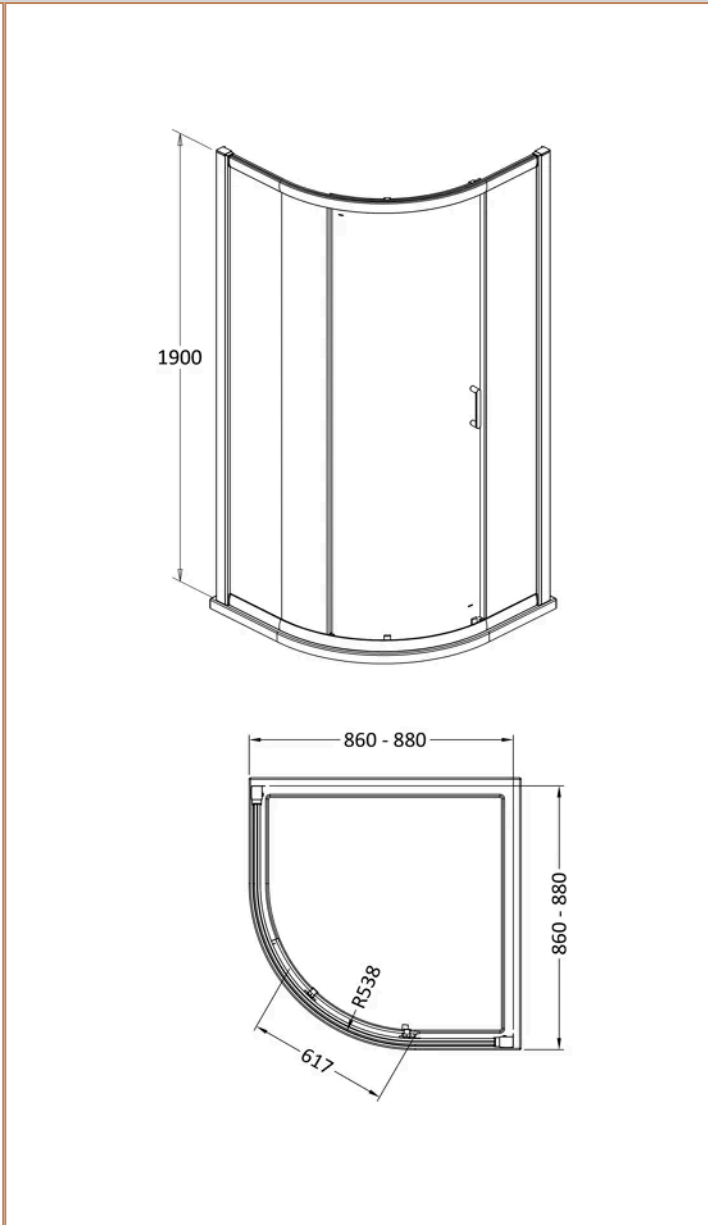

Sales Code: AQU9NE1-E8

Barcode: 5056678441435

Brand: nuie

Description: nuie Lucie 900mm Chrome Single Entry Curved Shower Enclosure

Product Dimensions

Product	1900 x 880 x 880mm (H x W x D)
Packaged	1960 x 435 x 155mm (H x W x D)
Nett Weight	56.9 kg
Packaged Weight	56.9 kg

Product Details

Country of Origin	China
Product Material	Aluminium,Glass
Colour/Finish	Chrome
Style	Contemporary
Handle Type	D Shape
Easy Clean	No
Adjustment Max	880
Adjustment Min	860
Ce Certified	Yes
Easy Fit	Yes
Enclosure Design	Framed
Entry Width	617 mm
Frame Finish	Chrome
Glass Thickness	8 mm
Handles Included	Yes
No. Doors	1
Radius	538 mm
Return Panel Included	No
Support Bar Included	No
Wheel Type	Dual Quick Release

Sales Code: AQU9NE1BP-E8

Barcode: 5056678441411

Brand: nuie

Description: nuie Lucie 900mm Matt Black Single Entry Curved Shower Enclosure

Product Dimensions

Product	1900 x 880 x 880mm (H x W x D)
Packaged	1960 x 435 x 155mm (H x W x D)
Nett Weight	56.9 kg
Packaged Weight	56.9 kg

Sales Code: AQU9NE1BB-E8

Barcode: 5056678441428

Brand: nuie

Description: nuie Lucie 900mm Brushed Brass Single Entry Curved Shower Enclosure

Product Dimensions

Product	1900 x 880 x 880mm (H x W x D)
Packaged	1960 x 435 x 155mm (H x W x D)
Nett Weight	56.9 kg
Packaged Weight	56.9 kg