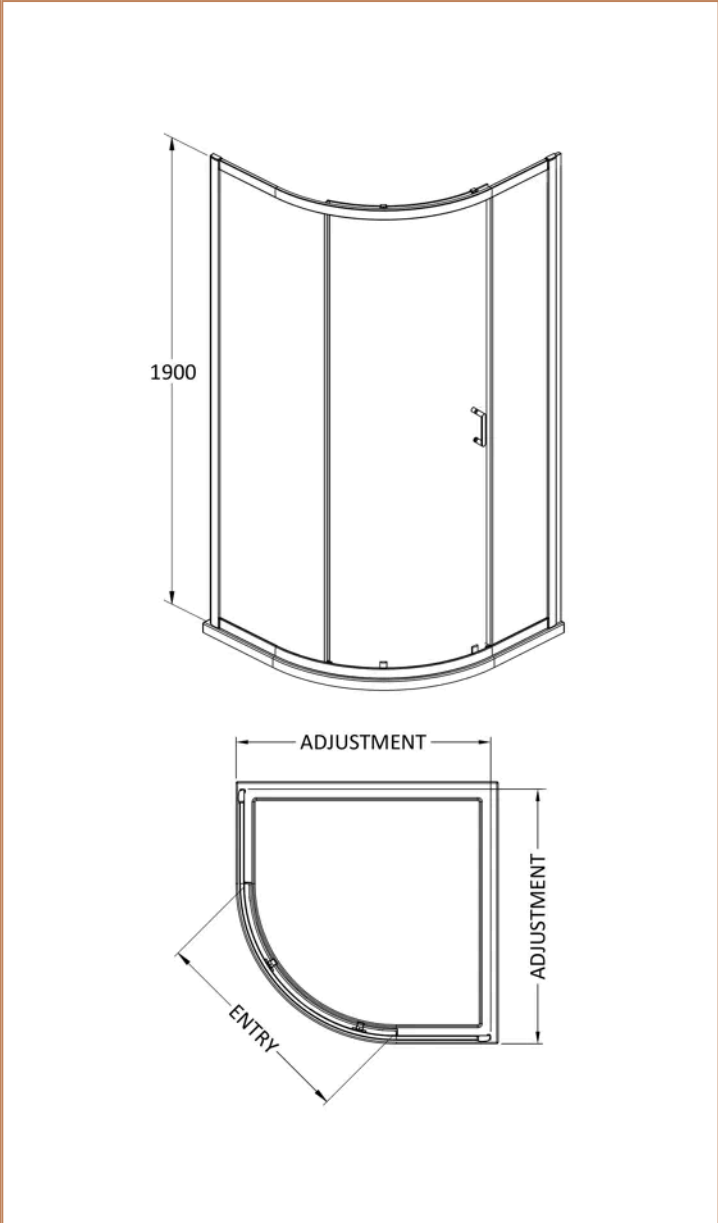

Sales Code: AQU9NE1-E8

Barcode: 5056678441435

Brand: nuie

Description: nuie Lucie 900mm Chrome Single Entry Curved Shower Enclosure

Product Dimensions

Product	1900 x 880 x 880mm (H x W x D)
Packaged	1960 x 435 x 155mm (H x W x D)
Nett Weight	56.9 kg
Packaged Weight	56.9 kg

Product Details

Country of Origin	China
Product Material	Aluminium,Glass
Colour/Finish	Chrome
Style	Contemporary
Handle Type	D Shape
Easy Clean	No
Adjustment Max	880
Adjustment Min	860
Ce Certified	Yes
Easy Fit	Yes
Enclosure Design	Framed
Entry Width	617 mm
Frame Finish	Chrome
Glass Thickness	8 mm
Handles Included	Yes
No. Doors	1
Radius	538 mm
Return Panel Included	No
Support Bar Included	No
Wheel Type	Dual Quick Release

Sales Code: AQU9NE1BP-E8

Barcode: 5056678441411

Brand: nuie

Description: nuie Lucie 900mm Matt Black Single Entry Curved Shower Enclosure

Product Dimensions

Product	1900 x 880 x 880mm (H x W x D)
Packaged	1960 x 435 x 155mm (H x W x D)
Nett Weight	56.9 kg
Packaged Weight	56.9 kg

Sales Code: AQU9NE1BB-E8

Barcode: 5056678441428

Brand: nuie

Description: nuie Lucie 900mm Brushed Brass Single Entry Curved Shower Enclosure

Product Dimensions

Product	1900 x 880 x 880mm (H x W x D)
Packaged	1960 x 435 x 155mm (H x W x D)
Nett Weight	56.9 kg
Packaged Weight	56.9 kg