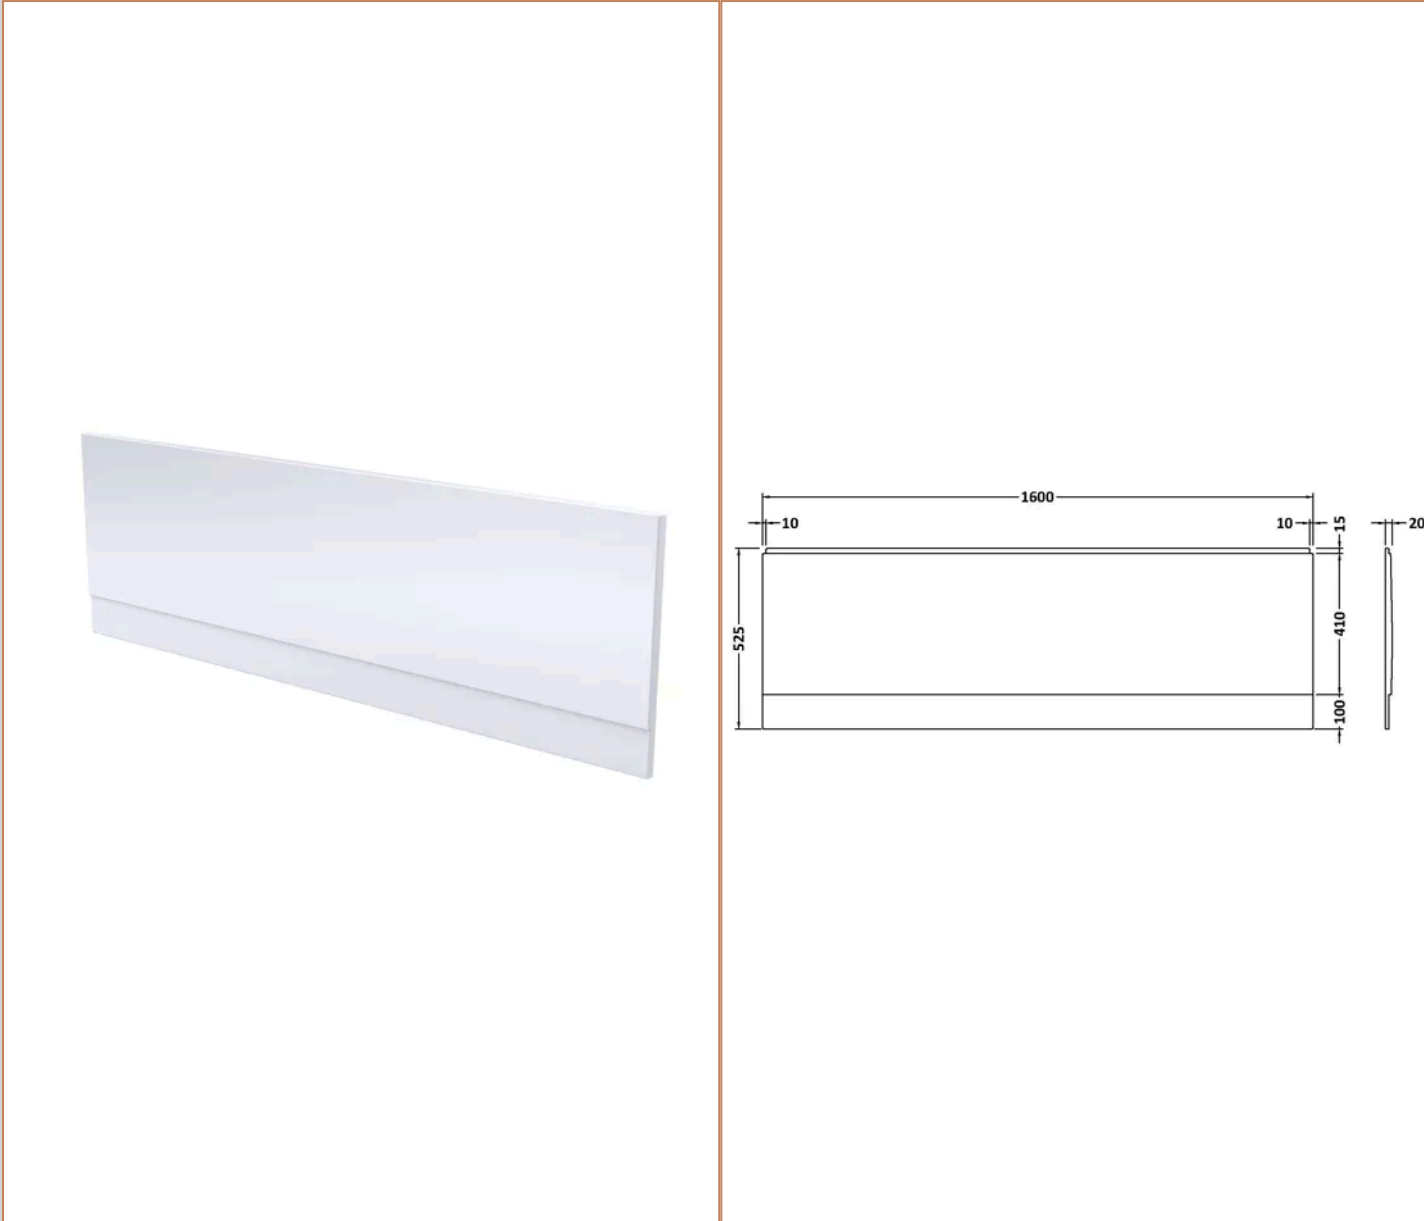

Product Details

Country of Origin	United Kingdom
Product Material	Acrylic
Colour/Finish	European White
Style	Contemporary
Bath Panel Shape	Straight
Bath Panel Type	Front Panel

Sales Code: PAN139

Barcode: 5055369060825

Brand: nuie

Description: nuie 1600mm Acrylic Front Bath Panel

Product Dimensions

Product	510 x 1600 x 20mm (H x W x D)
Packaged	510 x 50 x 1600mm (H x W x D)
Nett Weight	1.98 kg
Packaged Weight	1.98 kg

Product Details

Description: nuie 1700mm Acrylic Front Bath Panel

Product Dimensions

Product	510 x 1700 x 25mm (H x W x D)
Packaged	510 x 50 x 1710mm (H x W x D)
Nett Weight	2.1 kg
Packaged Weight	2.1 kg

Product Details

Description: nuie 1800mm Acrylic Front Bath Panel

Product Dimensions

Product	510 x 1800 x 25mm (H x W x D)
Packaged	510 x 60 x 1800mm (H x W x D)
Nett Weight	2.2 kg
Packaged Weight	2.2 kg

Product Details