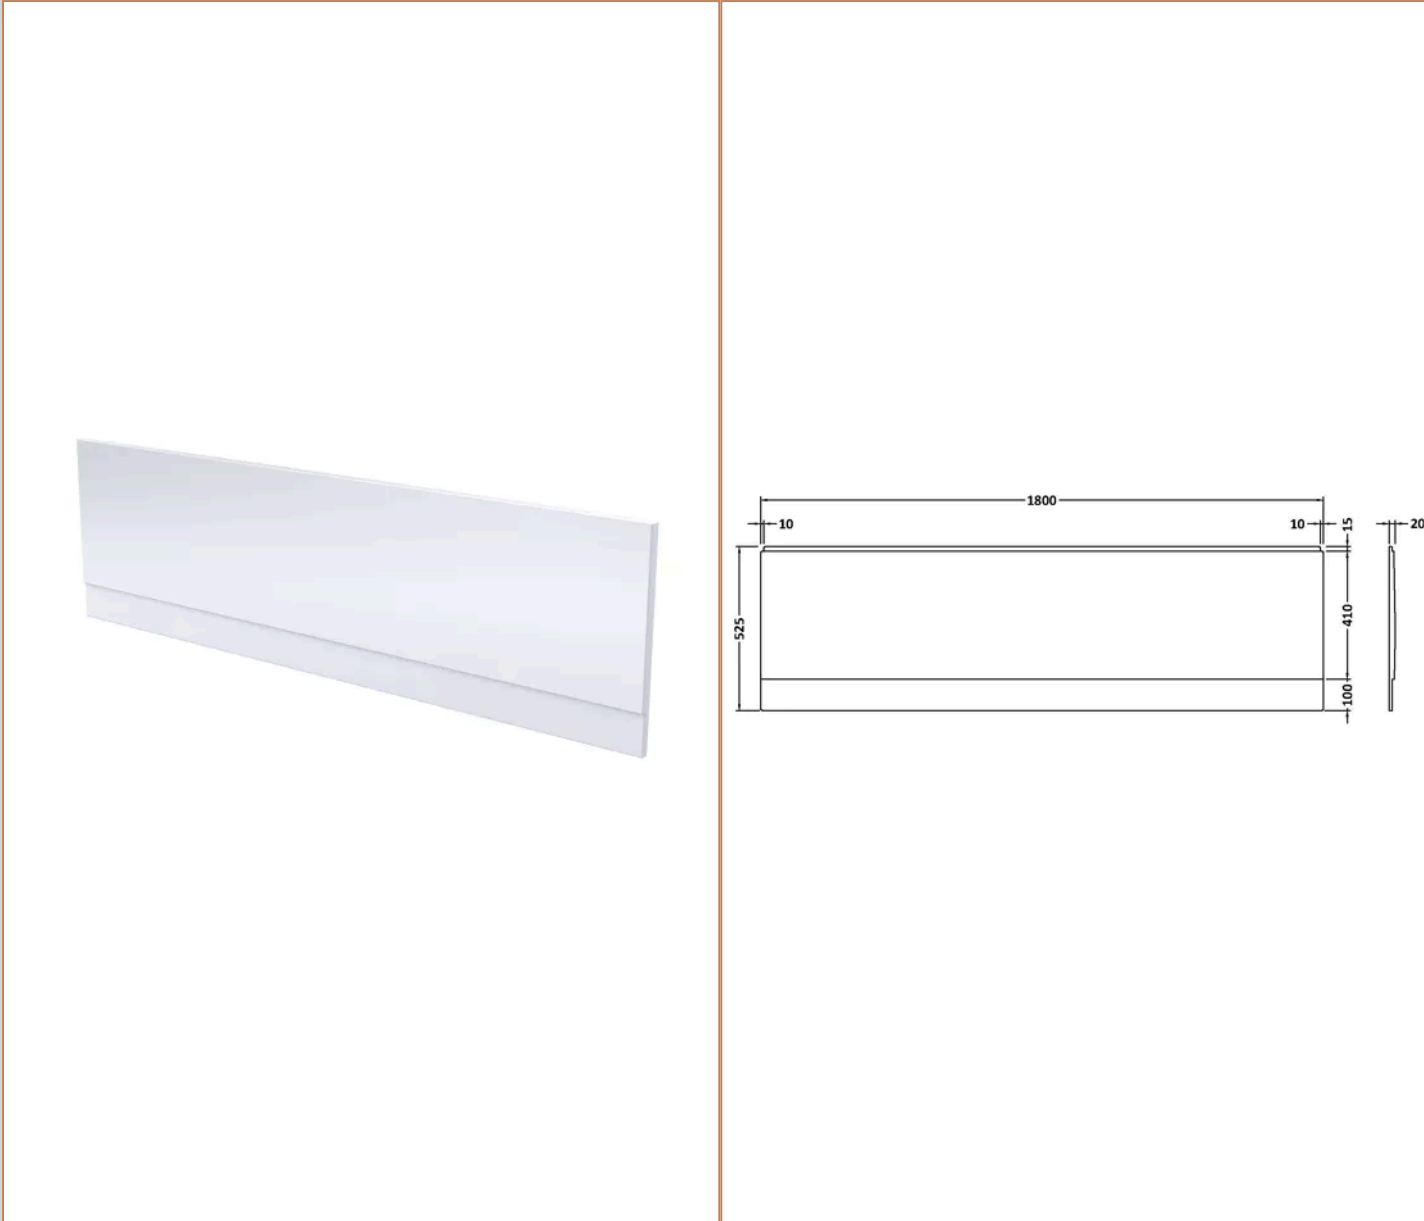

Description: nuie 1700mm Acrylic Front Bath Panel

Product Dimensions

Product	510 x 1700 x 25mm (H x W x D)
Packaged	510 x 50 x 1710mm (H x W x D)
Nett Weight	2.1 kg
Packaged Weight	2.1 kg

Product Details

Description: nuie 1800mm Acrylic Front Bath Panel

Product Dimensions

Product	510 x 1800 x 25mm (H x W x D)
Packaged	510 x 60 x 1800mm (H x W x D)
Nett Weight	2.2 kg
Packaged Weight	2.2 kg

Product Details