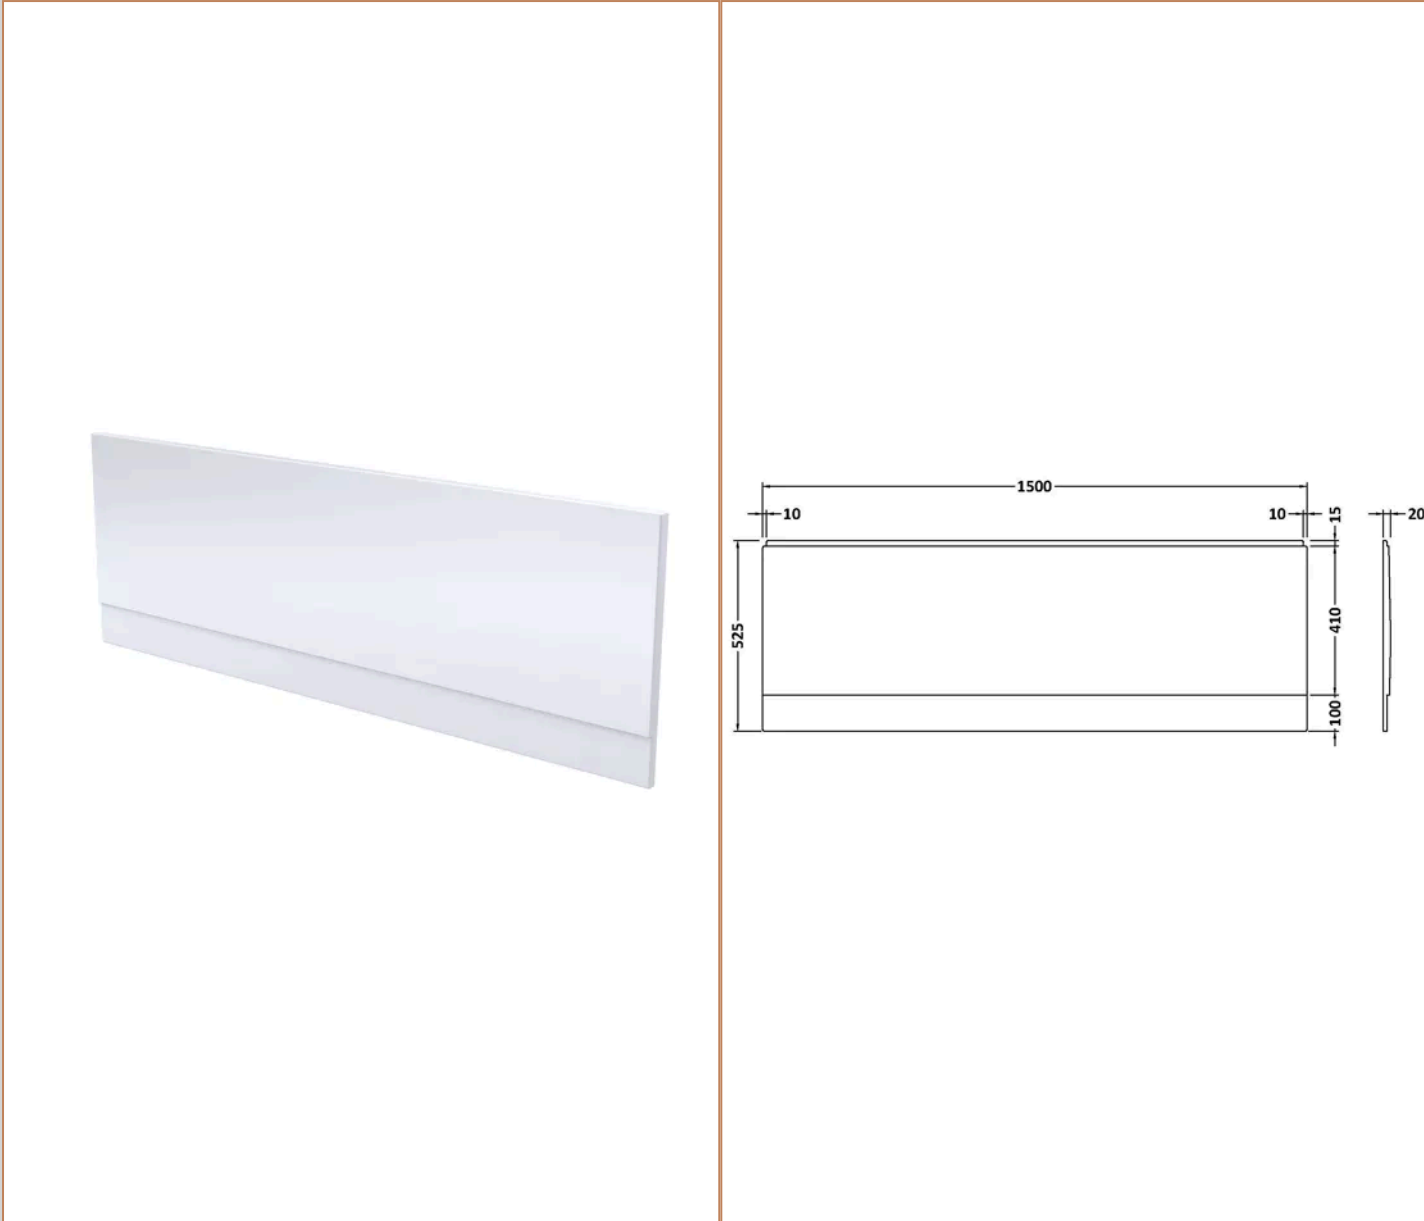

Sales Code: PAN138

Barcode: 5055369060818

Brand: nuie

Description: nuie 1500mm Acrylic Front Bath Panel

Product Dimensions

Product	510 x 1500 x 25mm (H x W x D)
Packaged	510 x 50 x 1500mm (H x W x D)
Nett Weight	1.92 kg
Packaged Weight	1.92 kg

Product Details

Country of Origin	United Kingdom
Product Material	Acrylic
Colour/Finish	European White
Style	Contemporary
Bath Panel Shape	Straight
Bath Panel Type	Front Panel