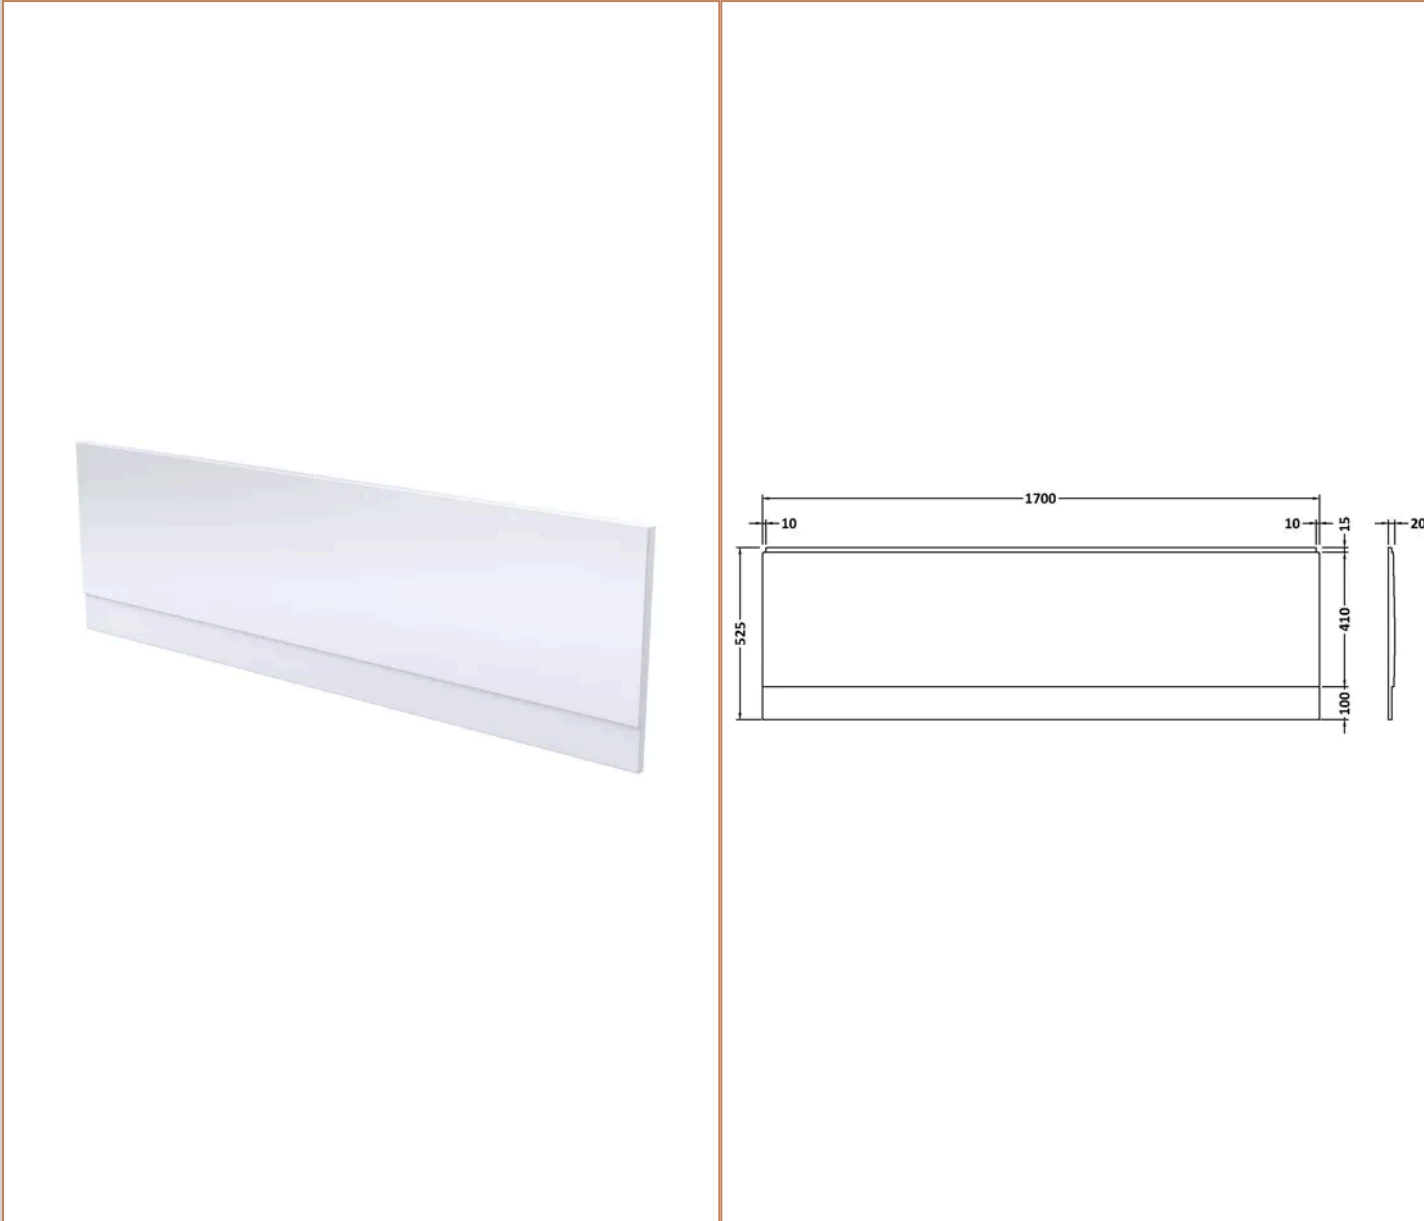

Product Details

Country of Origin	United Kingdom
Product Material	Acrylic
Colour/Finish	European White
Style	Contemporary
Bath Panel Shape	Straight
Bath Panel Type	Front Panel

Sales Code: PAN139

Barcode: 5055369060825

Brand: nuie

Description: nuie 1600mm Acrylic Front Bath Panel

Product Dimensions

Product	510 x 1600 x 20mm (H x W x D)
Packaged	510 x 50 x 1600mm (H x W x D)
Nett Weight	1.98 kg
Packaged Weight	1.98 kg

Product Details

Description: nuie 1700mm Acrylic Front Bath Panel

Product Dimensions

Product	510 x 1700 x 25mm (H x W x D)
Packaged	510 x 50 x 1710mm (H x W x D)
Nett Weight	2.1 kg
Packaged Weight	2.1 kg

Product Details

Description: nuie 1800mm Acrylic Front Bath Panel

Product Dimensions

Product	510 x 1800 x 25mm (H x W x D)
Packaged	510 x 60 x 1800mm (H x W x D)
Nett Weight	2.2 kg
Packaged Weight	2.2 kg

Product Details