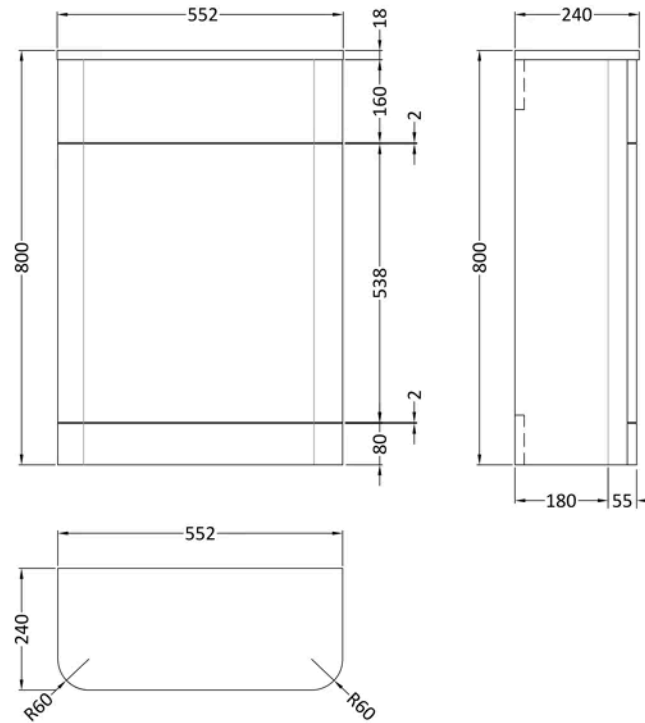

Sales Code: PMP141

Barcode: 5055275811504

Brand: nuie

Description: nuie Parade 550mm Gloss White Floor Standing WC Unit

Product Dimensions

Product	800 x 552 x 240mm (H x W x D)
Packaged	230 x 590 x 880mm (H x W x D)
Nett Weight	16 kg
Packaged Weight	16 kg

Product Details

Country of Origin	China
Product Material	Mfc Smooth Matt
Colour/Finish	Gloss White
Mount Type	Floor
Style	Contemporary
Construction Method	Cam & Wood Dowel
Construction Type	Rigid
Fsc Certified	Yes
Material Thickness	18 mm