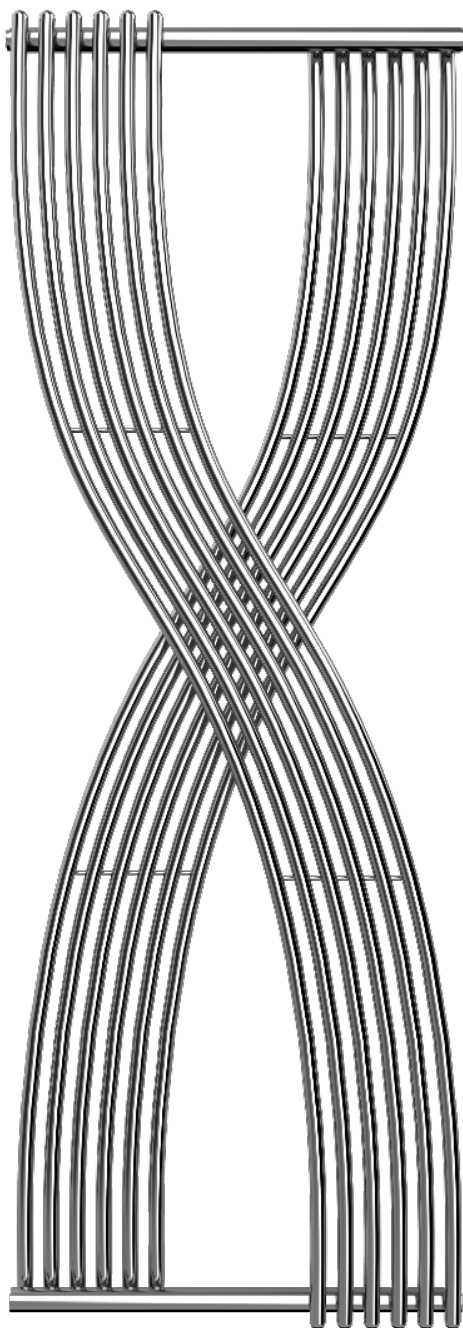

# DIMARO

Mild Steel Radiator

**REINA**  
DESIGNER RADIATOR

chrome

anthracite

white

**REINA**  
DESIGNER RADIATOR

# DIMARO

Mild Steel Radiator

**REINA**  
DESIGNER RADIATOR

5 Years Guarantee

Material: Mild Steel

The Dimaro Modern X Shaped Designer Radiator features an innovative crossover style with gracefully curved cylindrical tubes, forming a captivating centrepiece in any space. Made from robust steel, it offers outstanding heat efficiency and comes in a variety of gorgeous finishes, such as anthracite, chrome, and white. Backed by a 5-year warranty, the Dimaro harmoniously merges artistic flair with dependable functionality, making it a perfect fit for contemporary decor.

## Available Sizes

1760 x 620

## Dimensions & Technical Data

Height (mm)	Width (mm)	Pipe Centres (mm)	Wall to Pipe Centres (mm)	Wall Distance (mm)	Dry Weight	No. Bars	Fuel Type
1760	620	620	61-76	99-114	-		C

For pipe centre measurement including valves, add 90mm