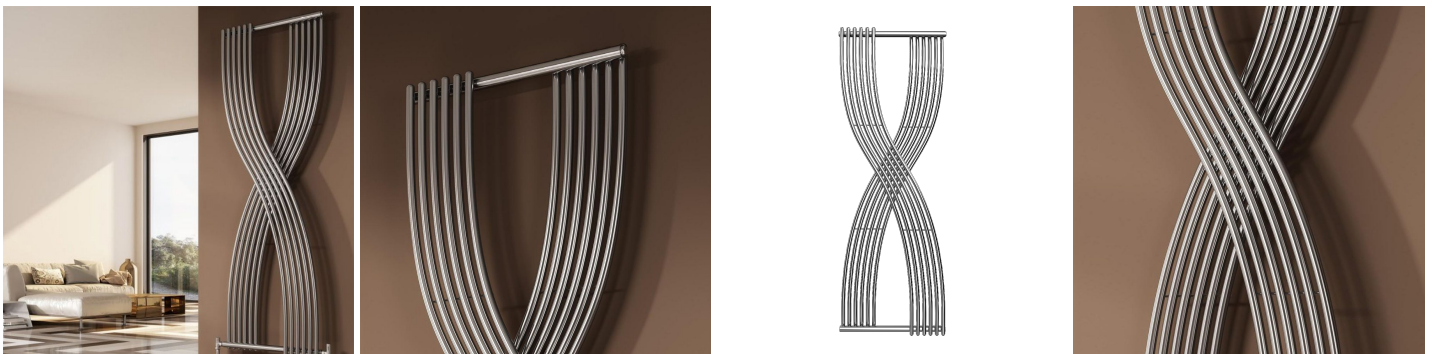

# DIMARO

Mild Steel Radiator

**REINA**  
DESIGNER RADIATOR

5 Years Guarantee

Material: Mild Steel

The Dimaro Modern X Shaped Designer Radiator features an innovative crossover style with gracefully curved cylindrical tubes, forming a captivating centrepiece in any space. Made from robust steel, it offers outstanding heat efficiency and comes in a variety of gorgeous finishes, such as anthracite, chrome, and white. Backed by a 5-year warranty, the Dimaro harmoniously merges artistic flair with dependable functionality, making it a perfect fit for contemporary decor.

# DIMARO

Mild Steel Radiator

**REINA**  
DESIGNER RADIATOR