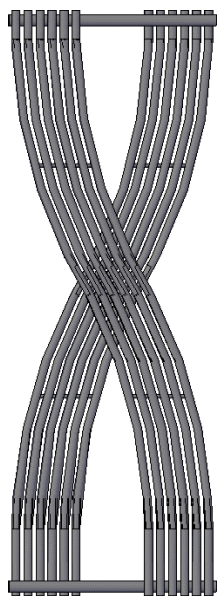

# DIMARO

Mild Steel Radiator

**REINA**  
DESIGNER RADIATOR

5 Years Guarantee

Material: Mild Steel

The Dimaro Modern X Shaped Designer Radiator features an innovative crossover style with gracefully curved cylindrical tubes, forming a captivating centrepiece in any space. Made from robust steel, it offers outstanding heat efficiency and comes in a variety of gorgeous finishes, such as anthracite, chrome, and white. Backed by a 5-year warranty, the Dimaro harmoniously merges artistic flair with dependable functionality, making it a perfect fit for contemporary decor.

# DIMARO

Mild Steel Radiator

**REINA**  
DESIGNER RADIATOR

## Available Sizes

1760 x 620

## Dimensions & Technical Data

Height (mm)	Width (mm)	Pipe Centres (mm)	Wall to Pipe Centres (mm)	Wall Distance (mm)	Dry Weight	No. Bars	Fuel Type
1760	620	620	61-76	99-114	-		C

For pipe centre measurement including valves, add 90mm