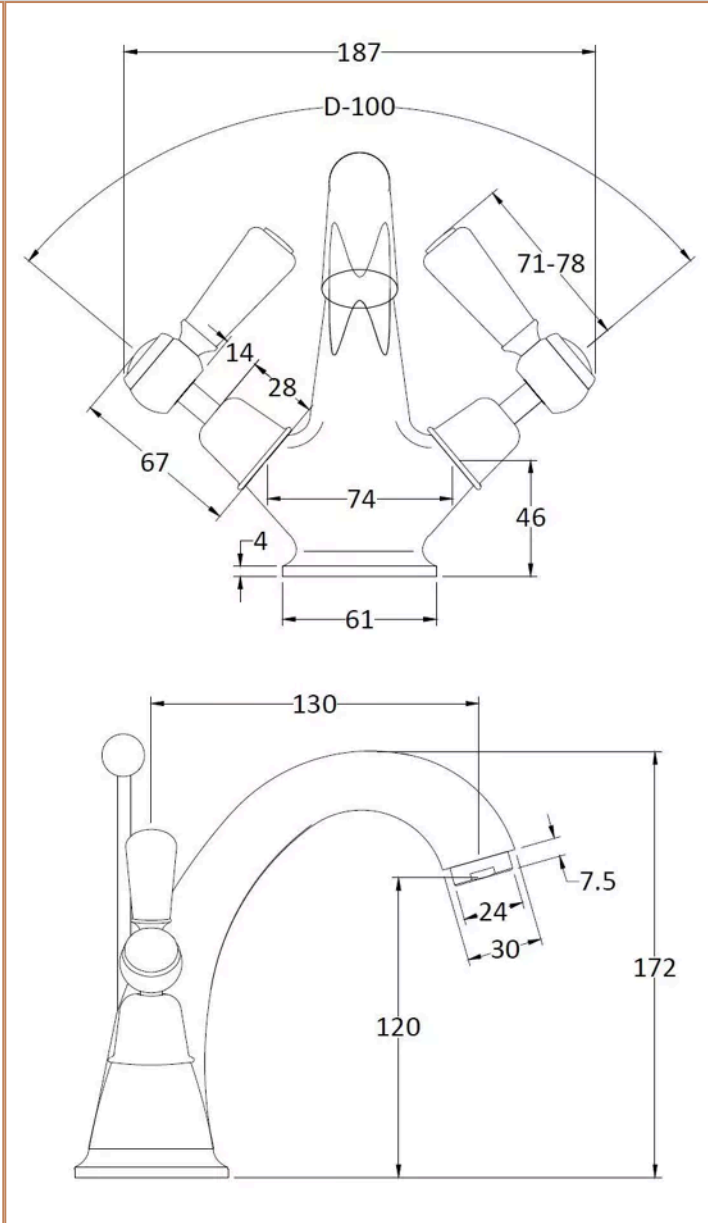

**Sales Code:**  
BC305DL

**Barcode:** 5055275830819

**Brand:** Hudson  
Reed

**Description:** Hudson Reed Topaz Chrome Mono Basin Mixer With Lever Handle Mixer With Waste

**Product Dimensions**

Product	176 x 214 x 158mm (H x W x D)
Packaged	125 x 220 x 390mm (H x W x D)
Outer Box	395 x 415 x 440mm (H x W x D)
Nett Weight	2.2 kg
Packaged Weight	2.4 kg

**Packaging Details**

Label Size (mm)	50 x 100
Label Colour	White
Label Qty	1.0000

**Product Details**

Country of Origin	United Kingdom
Product Material	Brass
Control Type	Manual
Waste Type	Pop-Up
WRAS Approved	No
Valve/Cartridge Type	1/4 Turn Ceramic Disc
Colour/Finish	Chrome
Mount Type	Deck
Style	Traditional
Handle Type	Lever
TMV2 Approved	No
TMV3 Approved	No
Min Operating Pressure	0.1 Bar
Minimum Operation Pressure	0 Bar
Tap Spout Height	120 mm
Tap Spout Projection	130 mm
Tap Tails Included	Yes
Valve / Cartridge Type	1/4 Turn Ceramic Disc
Waste Included	Yes