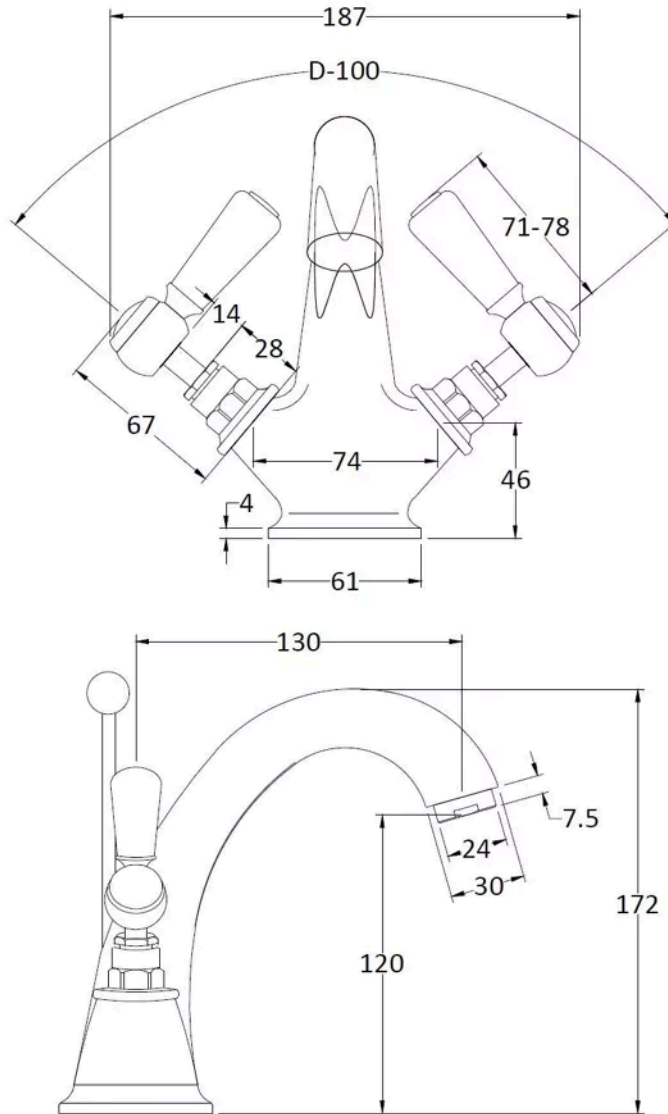

Sales Code:
BC305HL

Barcode: 5055275871461

Brand: Hudson
Reed

Description: Hudson Reed Topaz Chrome/White Mono Basin Mixer With Hexagonal Collar and Lever
Handle Mixer and Waste

Product Dimensions

Product	176 x 214 x 158mm (H x W x D)
Packaged	125 x 220 x 390mm (H x W x D)
Outer Box	395 x 415 x 440mm (H x W x D)
Nett Weight	2.4 kg
Packaged Weight	2.4 kg

Packaging Details

Label Size (mm)	50 x 100
Label Colour	White
Label Qty	1.0000

Product Details

Country of Origin	China
Product Material	Brass
Control Type	Manual
Waste Type	Pop-Up
WRAS Approved	No
Valve/Cartridge Type	1/4 Turn Ceramic Disc
Colour/Finish	Chrome
Mount Type	Deck
Style	Traditional
Handle Type	Lever
TMV2 Approved	No
TMV3 Approved	No
Min Operating Pressure	0.1 Bar
Minimum Operation Pressure	0 Bar
Tap Spout Height	120 mm
Tap Spout Projection	130 mm
Tap Tails Included	Yes
Valve / Cartridge Type	1/4 Turn Ceramic Disc
Waste Included	Yes