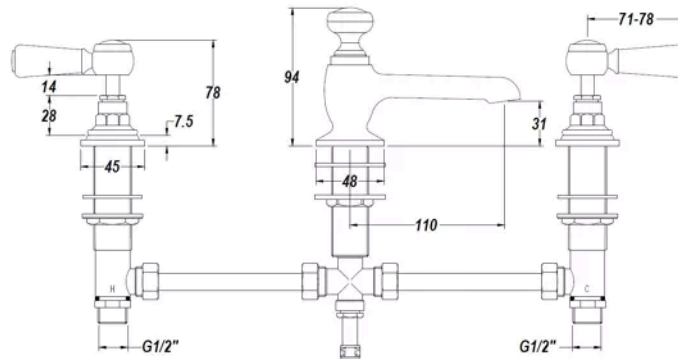

**Sales Code:**  
BC307HL

**Barcode:** 5055275871485

**Brand:** Hudson  
Reed

**Description:** Hudson Reed Topaz Chrome/White Basin Mixer With Hexagonal Collar and Lever  
Handland Waste

### Product Dimensions

Product	94 x 246 x 140mm (H x W x D)
Packaged	75 x 150 x 430mm (H x W x D)
Outer Box	495 x 555 x 290mm (H x W x D)
Nett Weight	3 kg
Packaged Weight	3 kg

### Packaging Details

Label Size (mm)	50 x 100
Label Colour	White
Label Qty	1.0000

### Product Details

Country of Origin	China
Product Material	Brass
Control Type	Manual
Waste Type	Pop-Up
WRAS Approved	No
Valve/Cartridge Type	1/4 Turn Ceramic Disc
Colour/Finish	Chrome
Mount Type	Deck
Style	Traditional
Handle Type	Lever
TMV2 Approved	No
TMV3 Approved	No
Min Operating Pressure	0.1 Bar
Minimum Operation Pressure	0 Bar
Tap Spout Height	31 mm
Tap Spout Projection	110 mm
Valve / Cartridge Type	1/4 Turn Ceramic Disc
Waste Included	Yes