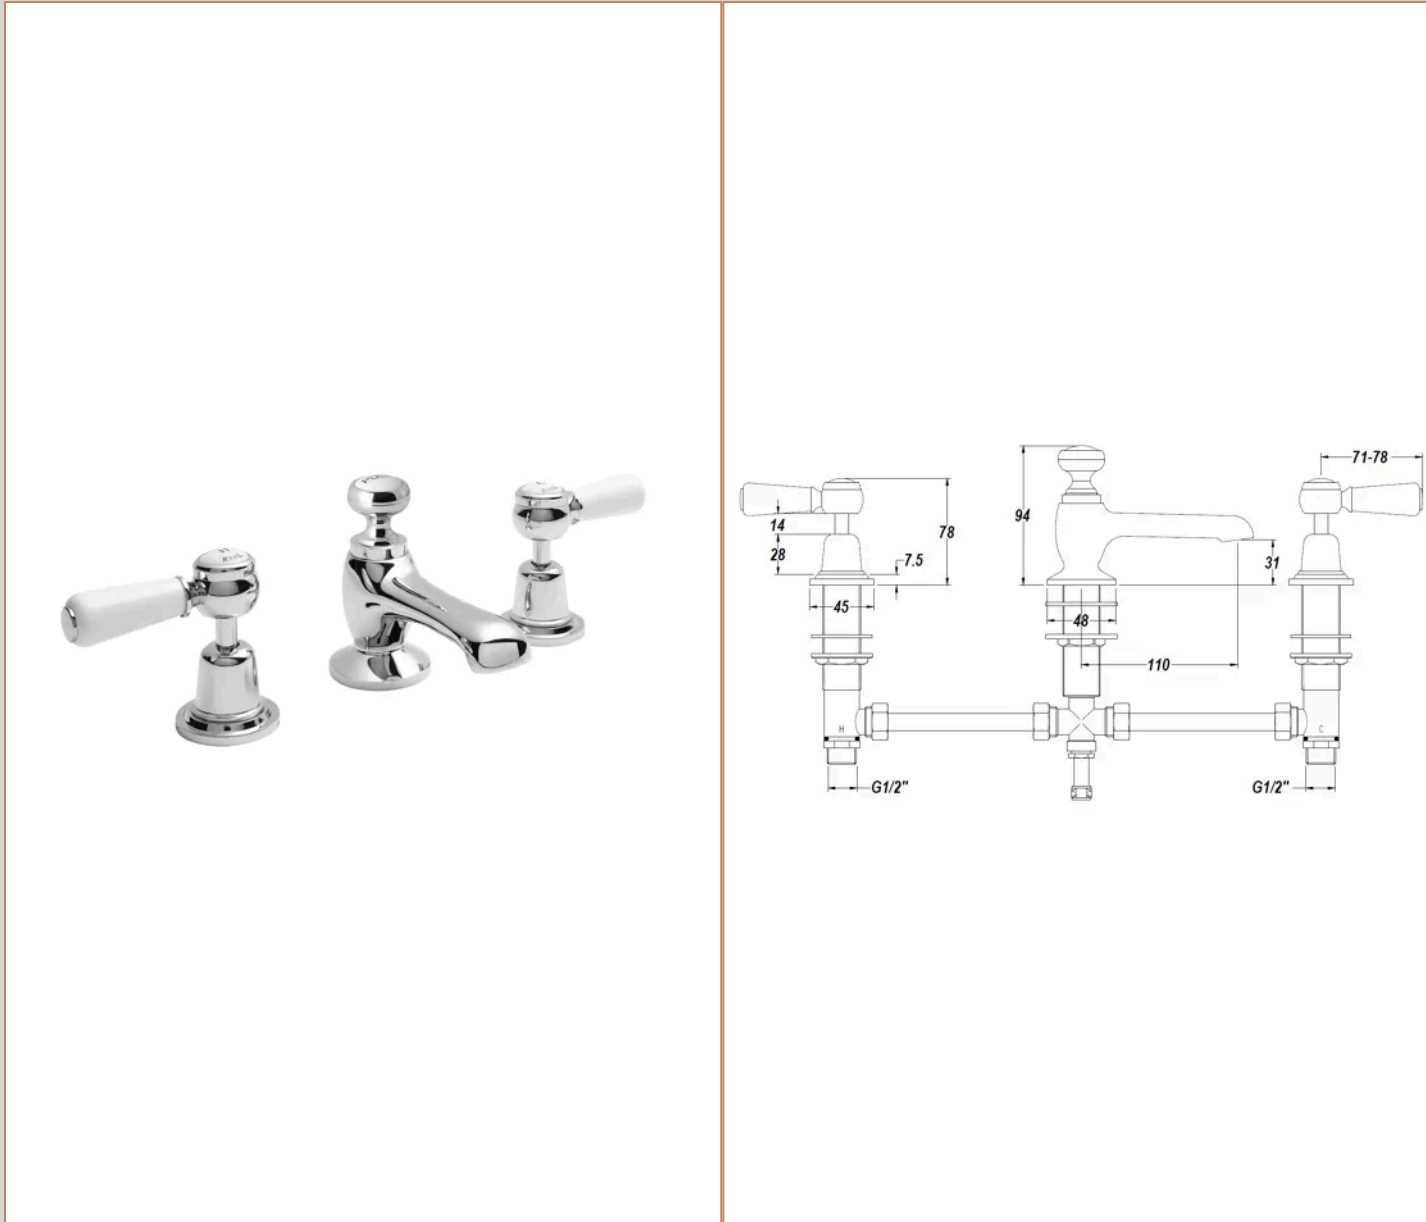

Sales Code:
BC307DL

Barcode: 5055275830826

Brand: Hudson
Reed

Description: Hudson Reed Topaz Chrome/White Basin Mixer With Dome Collar and Lever Handle and Waste

Product Dimensions

Product	94 x 246 x 140mm (H x W x D)
Packaged	75 x 150 x 430mm (H x W x D)
Outer Box	495 x 555 x 290mm (H x W x D)
Nett Weight	2.8 kg
Packaged Weight	3 kg

Packaging Details

Label Size (mm)	50 x 100
Label Colour	White
Label Qty	1.0000

Product Details

Country of Origin	United Kingdom
Product Material	Brass
Control Type	Manual
Waste Type	Pop-Up
WRAS Approved	No
Valve/Cartridge Type	1/4 Turn Ceramic Disc
Colour/Finish	Chrome
Mount Type	Deck
Style	Traditional
Handle Type	Lever
TMV2 Approved	No
TMV3 Approved	No
Min Operating Pressure	0.1 Bar
Minimum Operation Pressure	0 Bar
Tap Spout Height	31 mm
Tap Spout Projection	110 mm
Valve / Cartridge Type	1/4 Turn Ceramic Disc
Waste Included	Yes