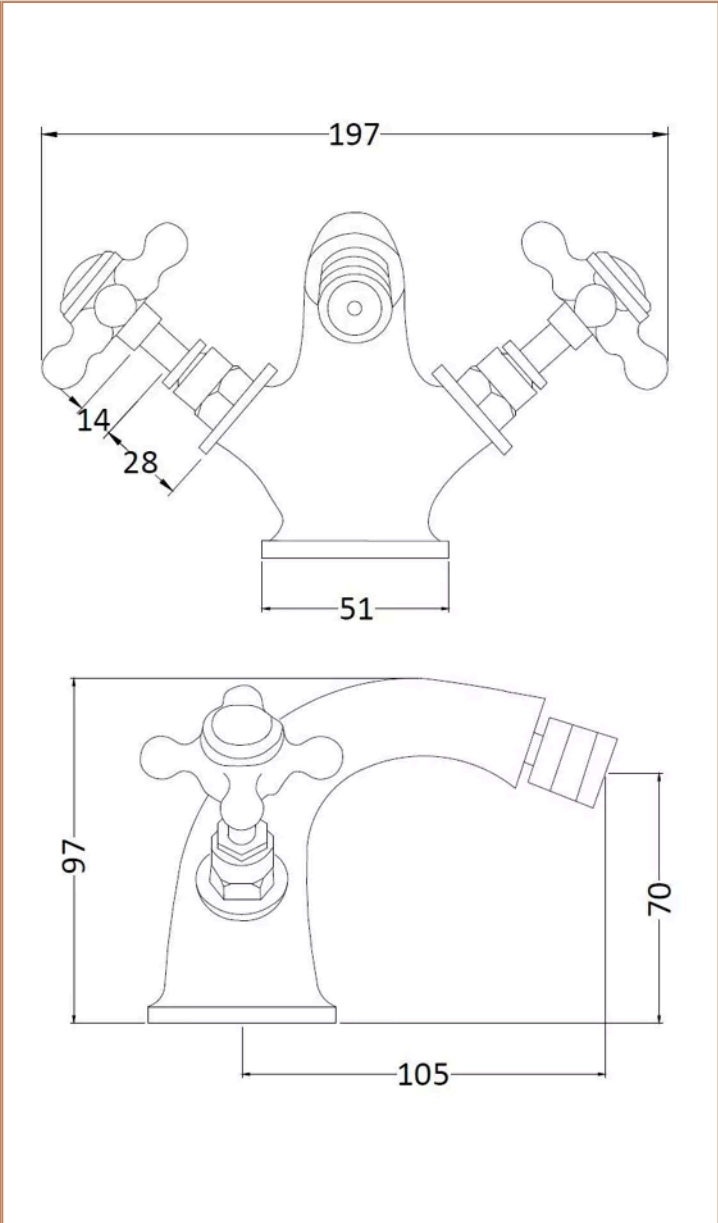

Sales Code:
BC306HX

Barcode: 5055275894613

Brand: Hudson
Reed

Description: Hudson Reed Topaz Chrome Bidet Mixer With Crosshead Handle and Pop Up Waste

Product Dimensions

Product	97 x 197 x 130mm (H x W x D)
Packaged	120 x 195 x 190mm (H x W x D)
Outer Box	395 x 550 x 320mm (H x W x D)
Nett Weight	2.2 kg
Packaged Weight	2.4 kg

Packaging Details

Label Size (mm)	50 x 100
Label Colour	White
Label Qty	1.0000

Product Details

Country of Origin	China
Product Material	Brass
Control Type	Manual
Waste Type	Pop-Up
WRAS Approved	No
Valve/Cartridge Type	1/4 Turn Ceramic Disc
Colour/Finish	Chrome
Mount Type	Deck
Style	Traditional
Handle Type	Crosshead
TMV2 Approved	No
TMV3 Approved	No
Min Operating Pressure	0.1 Bar
Minimum Operation Pressure	0 Bar
Tap Spout Height	70 mm
Tap Spout Projection	105 mm
Tap Tails Included	Yes
Valve / Cartridge Type	1/4 Turn Ceramic Disc
Waste Included	Yes