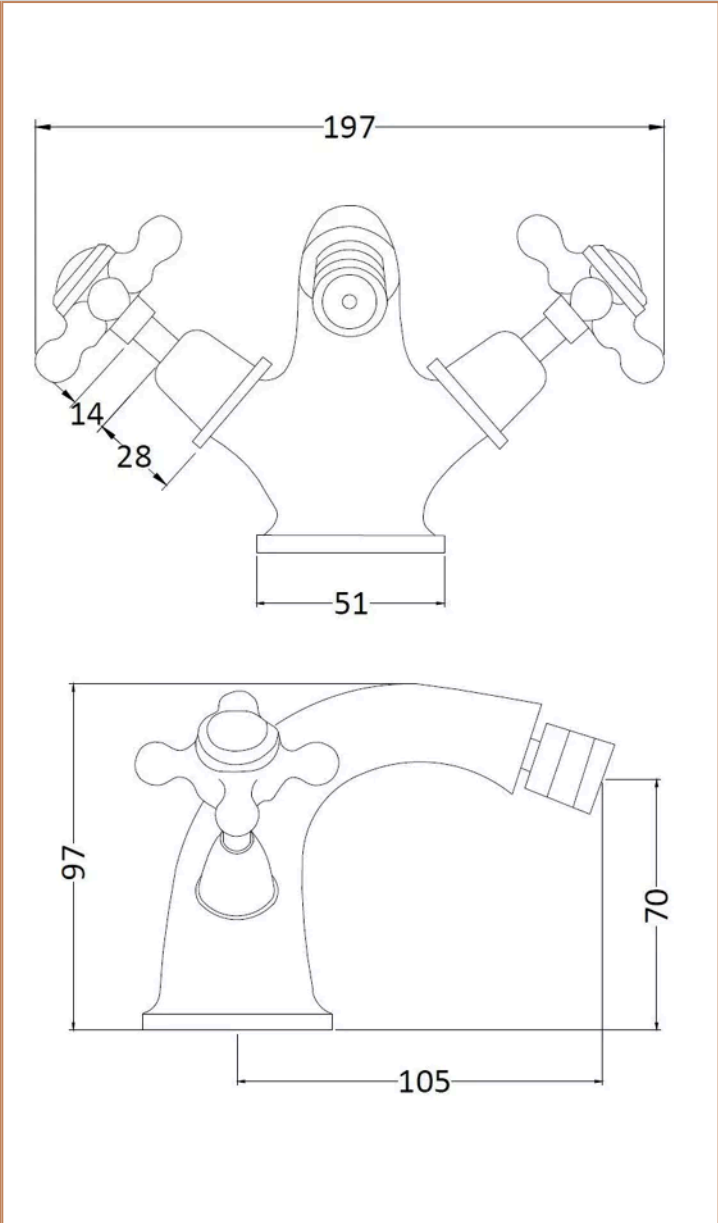

Sales Code:
BC306DX

Barcode: 5055275894590

Brand: Hudson
Reed

Description: Hudson Reed Topaz Chrome Bidet Mixer With Crosshead Handle and Pop Up Waste

Product Dimensions

Product	97 x 197 x 130mm (H x W x D)
Packaged	120 x 195 x 190mm (H x W x D)
Outer Box	395 x 550 x 320mm (H x W x D)
Nett Weight	2.2 kg
Packaged Weight	2.4 kg

Packaging Details

Label Size (mm)	50 x 100
Label Colour	White
Label Qty	1.0000

Product Details

Country of Origin	China
Product Material	Brass
Control Type	Manual
Waste Type	Pop-Up
WRAS Approved	No
Valve/Cartridge Type	1/4 Turn Ceramic Disc
Colour/Finish	Chrome
Mount Type	Deck
Style	Traditional
Handle Type	Crosshead
TMV2 Approved	No
TMV3 Approved	No
Min Operating Pressure	0.1 Bar
Minimum Operation Pressure	0 Bar
Tap Spout Height	70 mm
Tap Spout Projection	105 mm
Tap Tails Included	Yes
Valve / Cartridge Type	1/4 Turn Ceramic Disc
Waste Included	Yes