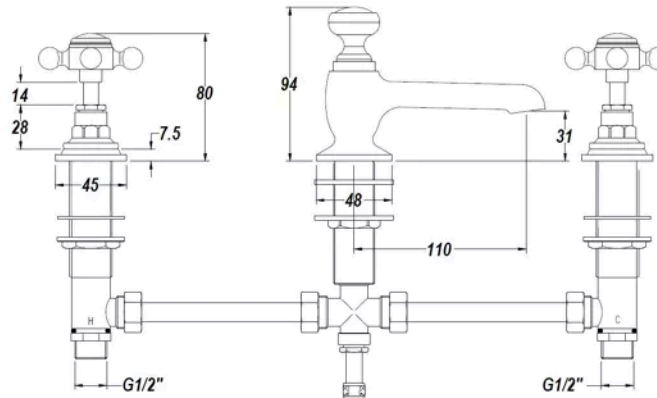

**Sales Code:** BC307HX

**Barcode:** 5055275830703

**Brand:** Hudson Reed

**Description:** Hudson Reed Topaz Chrome Basin Mixer With Crosshead Handle With Waste

### Product Dimensions

Product	94 x 246 x 140mm (H x W x D)
Packaged	75 x 150 x 430mm (H x W x D)
Outer Box	370 x 350 x 405mm (H x W x D)
Nett Weight	2.8 kg
Packaged Weight	3 kg

### Packaging Details

Label Size (mm)	50 x 100
Label Colour	White
Label Qty	1.0000

### Product Details

Country of Origin	United Kingdom
Product Material	Brass
Control Type	Manual
Waste Type	Pop-Up
WRAS Approved	No
Valve/Cartridge Type	1/4 Turn Ceramic Disc
Colour/Finish	Chrome
Mount Type	Deck
Style	Traditional
Handle Type	Crosshead
TMV2 Approved	No
TMV3 Approved	No
Min Operating Pressure	0.1 Bar
Minimum Operation Pressure	0 Bar
Tap Spout Height	31 mm
Tap Spout Projection	110 mm
Valve / Cartridge Type	1/4 Turn Ceramic Disc
Waste Included	Yes