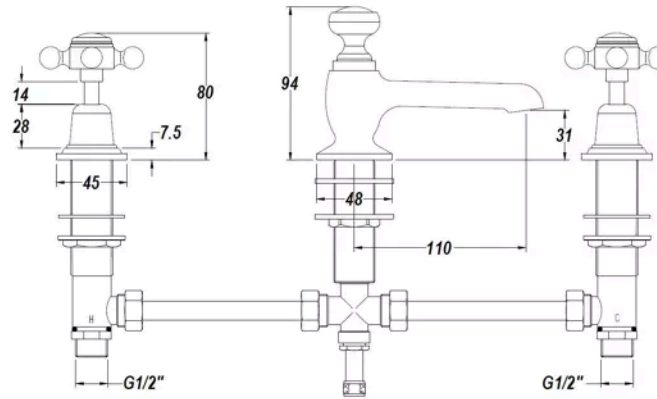

Sales Code:
BC307DX

Barcode: 5055275830765

Brand: Hudson
Reed

Description: Hudson Reed Topaz Chrome/White Basin Mixer With Dome Collar and Crosshead Handle and Waste

Product Dimensions

Product	94 x 246 x 140mm (H x W x D)
Packaged	75 x 150 x 430mm (H x W x D)
Outer Box	370 x 350 x 405mm (H x W x D)
Nett Weight	2.95 kg
Packaged Weight	2.95 kg

Packaging Details

Label Size (mm)	50 x 100
Label Colour	White
Label Qty	1.0000

Product Details

Country of Origin	United Kingdom
Product Material	Brass
Control Type	Manual
Waste Type	Pop-Up
WRAS Approved	No
Valve/Cartridge Type	1/4 Turn Ceramic Disc
Colour/Finish	Chrome
Mount Type	Deck
Style	Traditional
Handle Type	Crosshead
TMV2 Approved	No
TMV3 Approved	No
Min Operating Pressure	0.1 Bar
Minimum Operation Pressure	0 Bar
Tap Spout Height	31 mm
Tap Spout Projection	110 mm
Valve / Cartridge Type	1/4 Turn Ceramic Disc
Waste Included	Yes