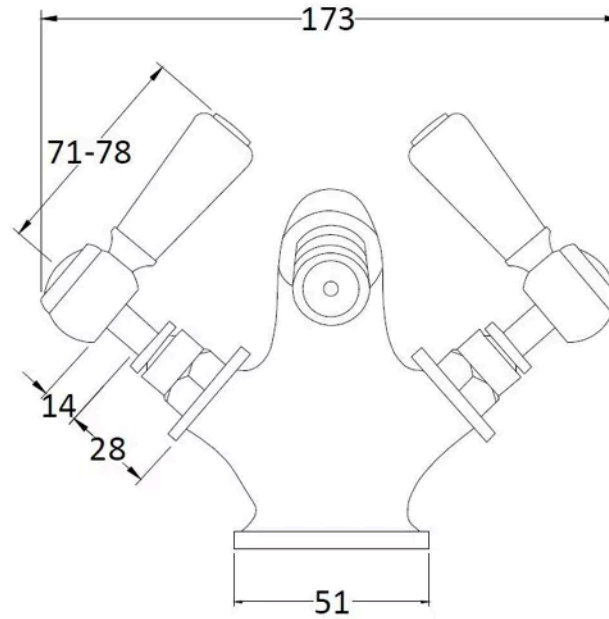

Sales Code: BC306HL

Barcode: 5055275894606

Brand: Hudson Reed

Description: Hudson Reed Topaz Chrome Bidet Mixer With Lever Handle and Pop Up Waste

Product Dimensions

Product	130 x 173 x 130mm (H x W x D)
Packaged	120 x 195 x 190mm (H x W x D)
Outer Box	395 x 550 x 320mm (H x W x D)
Nett Weight	2.2 kg
Packaged Weight	2.4 kg

Packaging Details

Label Size (mm)	50 x 100
Label Colour	White
Label Qty	1.0000

Product Details

Country of Origin	China
Product Material	Brass
Control Type	Manual
Waste Type	Pop-Up
WRAS Approved	No
Valve/Cartridge Type	1/4 Turn Ceramic Disc
Colour/Finish	Chrome
Mount Type	Deck
Style	Traditional
Handle Type	Lever
TMV2 Approved	No
TMV3 Approved	No
Min Operating Pressure	0.1 Bar
Minimum Operation Pressure	0 Bar
Tap Spout Height	70 mm
Tap Spout Projection	105 mm
Tap Tails Included	Yes
Valve / Cartridge Type	1/4 Turn Ceramic Disc
Waste Included	Yes