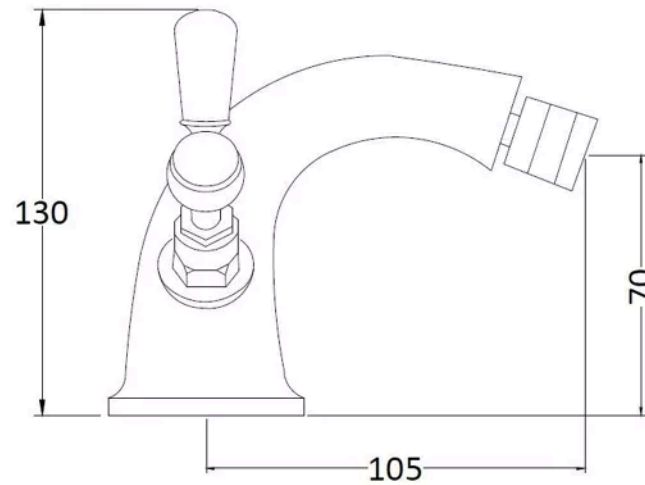

Sales Code: BC306HL

Barcode: 5055275894606

Brand: Hudson Reed

Description: Hudson Reed Topaz Chrome Bidet Mixer With Lever Handle and Pop Up Waste

Product Dimensions

Product	130 x 173 x 130mm (H x W x D)
Packaged	120 x 195 x 190mm (H x W x D)
Outer Box	395 x 550 x 320mm (H x W x D)
Nett Weight	2.2 kg
Packaged Weight	2.4 kg

Packaging Details

Label Size (mm)	50 x 100
Label Colour	White
Label Qty	1.0000

Product Details

Country of Origin	China
Product Material	Brass
Control Type	Manual
Waste Type	Pop-Up
WRAS Approved	No
Valve/Cartridge Type	1/4 Turn Ceramic Disc
Colour/Finish	Chrome
Mount Type	Deck
Style	Traditional
Handle Type	Lever
TMV2 Approved	No
TMV3 Approved	No
Min Operating Pressure	0.1 Bar
Minimum Operation Pressure	0 Bar
Tap Spout Height	70 mm
Tap Spout Projection	105 mm
Tap Tails Included	Yes
Valve / Cartridge Type	1/4 Turn Ceramic Disc
Waste Included	Yes