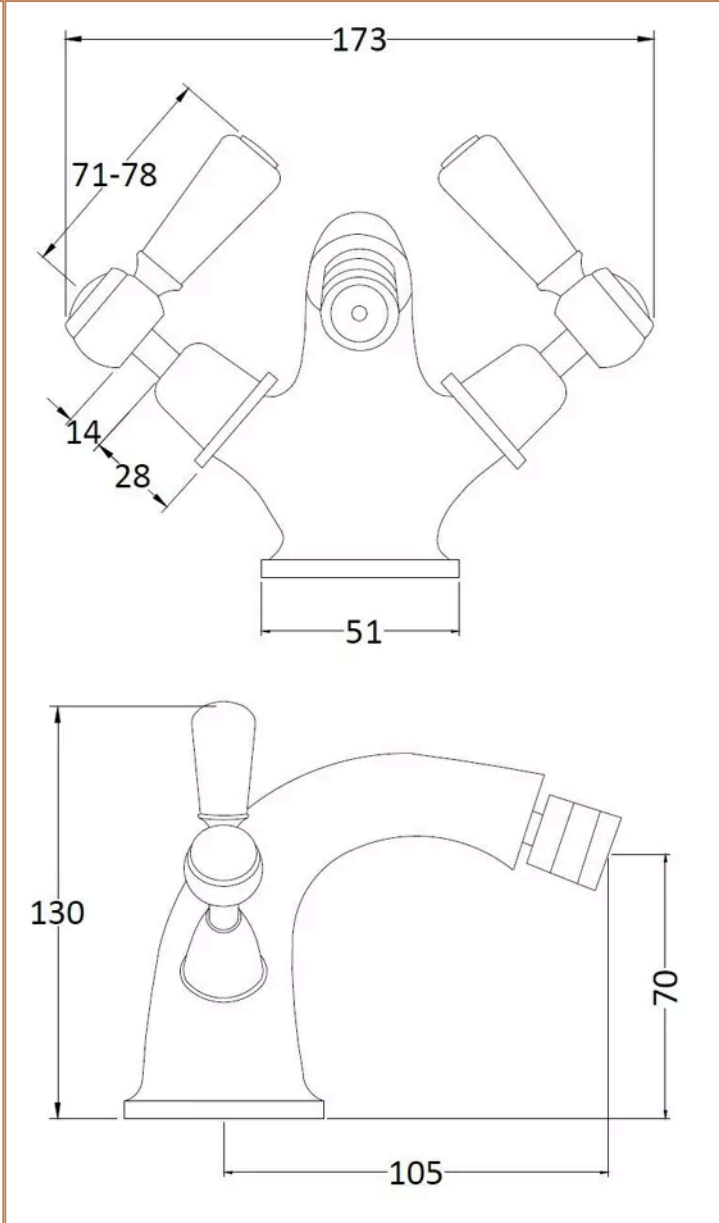

Sales Code: BC306DL

Barcode: 5055275894583

Brand: Hudson Reed

Description: Hudson Reed Topaz Chrome Bidet Mixer With Lever Handle and Pop Up Waste

Product Dimensions

Product	130 x 173 x 130mm (H x W x D)
Packaged	120 x 195 x 190mm (H x W x D)
Outer Box	395 x 550 x 320mm (H x W x D)
Nett Weight	2.2 kg
Packaged Weight	2.4 kg

Packaging Details

Label Size (mm)	50 x 100
Label Colour	White
Label Qty	1.0000

Product Details

Country of Origin	China
Product Material	Brass
Control Type	Manual
Waste Type	Pop-Up
WRAS Approved	No
Valve/Cartridge Type	1/4 Turn Ceramic Disc
Colour/Finish	Chrome
Mount Type	Deck
Style	Traditional
Handle Type	Lever
TMV2 Approved	No
TMV3 Approved	No
Min Operating Pressure	0.1 Bar
Minimum Operation Pressure	0 Bar
Tap Spout Height	70 mm
Tap Spout Projection	105 mm
Tap Tails Included	Yes
Valve / Cartridge Type	1/4 Turn Ceramic Disc
Waste Included	Yes