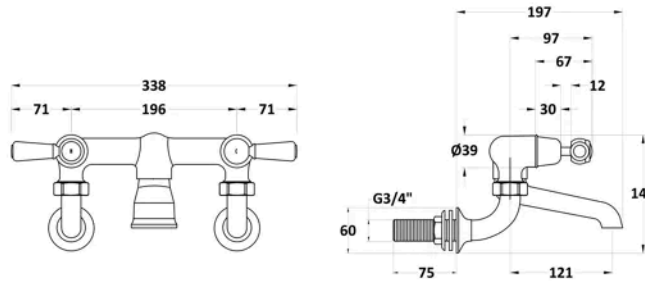

Sales Code:
BC803DLWM

Barcode: 5056883703151

Brand: Hudson
Reed

Description: Hudson Reed Topaz Brushed Brass Wall Mounted Bath Mixer With Lever Handle

Product Dimensions

Product	142 x 338 x 197mm (H x W x D)
Packaged	125 x 250 x 200mm (H x W x D)
Outer Box	200 x 250 x 125mm (H x W x D)
Nett Weight	2 kg
Packaged Weight	2.3 kg

Packaging Details

Label Size (mm)	50 x 100
Label Colour	White
Label Qty	1.0000

Product Details

Country of Origin	China
Product Material	Brass
Control Type	Manual
WRAS Approved	No
Valve/Cartridge Type	1/4 Turn Ceramic Disc
Colour/Finish	Brushed Brass
Mount Type	Wall Hung
Style	Traditional
Handle Type	Lever
TMV2 Approved	No
TMV3 Approved	No
Pipe Size	22 mm (3/4" BSP)
Pipe Centres	196
Handset Included	Yes
Min Operating Pressure	0.2 Bar
Minimum Operation Pressure	0 Bar
Tap Spout Projection	121 mm
Valve / Cartridge Type	1/4 Turn Ceramic Disc
Waste Included	No