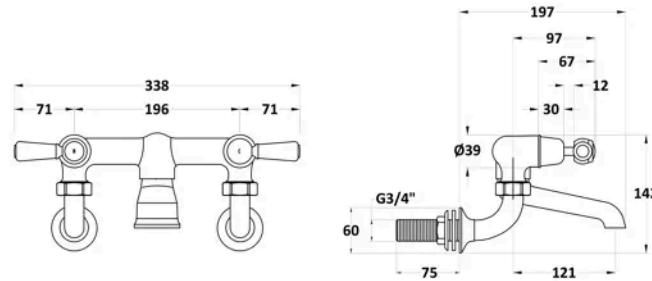

Sales Code:
BC703DLWM

Barcode: 5056883703540

Brand: Hudson
Reed

Description: Hudson Reed Topaz Brushed Pewter Wall Mounted Bath Filler With Dome Collar and Lever Handle

Product Dimensions

Product	142 x 338 x 197mm (H x W x D)
Packaged	125 x 250 x 200mm (H x W x D)
Outer Box	200 x 250 x 125mm (H x W x D)
Nett Weight	2 kg
Packaged Weight	2.3 kg

Packaging Details

Label Size (mm)	50 x 100
Label Colour	White
Label Qty	1.0000

Product Details

Country of Origin	China
Product Material	Brass
Control Type	Manual
WRAS Approved	No
Valve/Cartridge Type	1/4 Turn Ceramic Disc
Colour/Finish	Brushed Pewter
Mount Type	Wall Hung
Style	Traditional
Handle Type	Lever
TMV2 Approved	No
TMV3 Approved	No
Pipe Size	22 mm (3/4" BSP)
Pipe Centres	196
Handset Included	Yes
Min Operating Pressure	0.2 Bar
Minimum Operation Pressure	0 Bar
Tap Spout Projection	121 mm
Valve / Cartridge Type	1/4 Turn Ceramic Disc
Waste Included	No