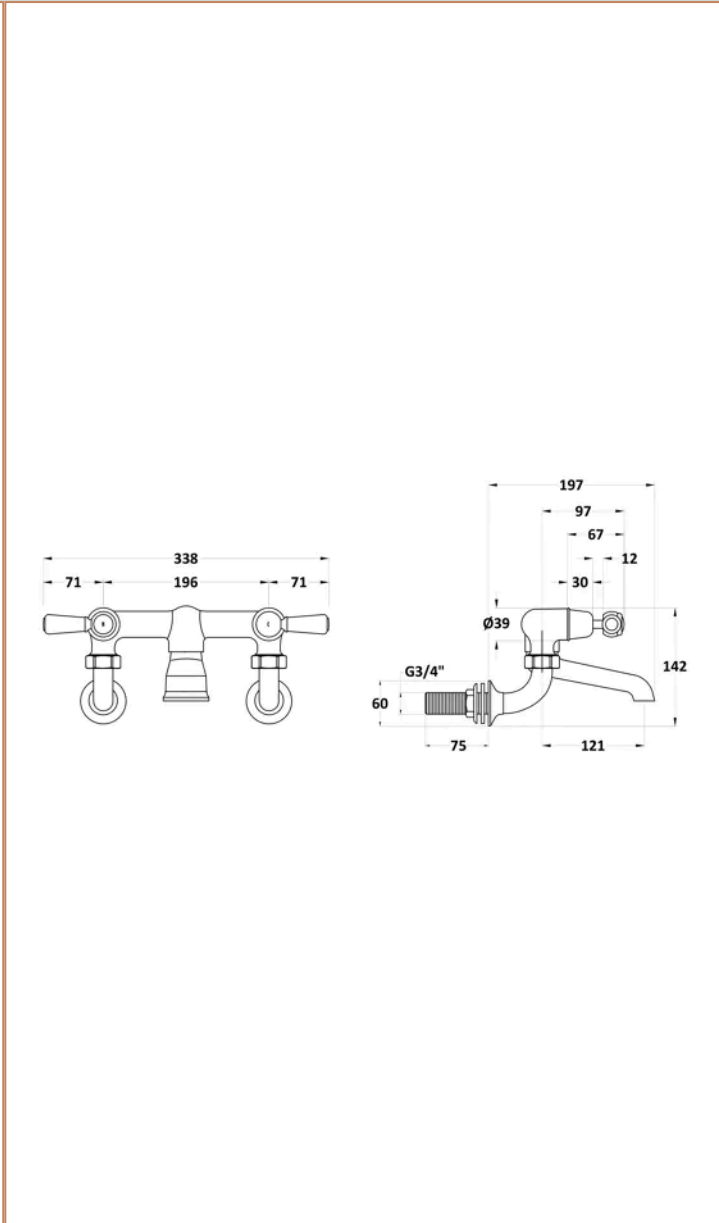

Sales Code:
BC403DLWM

Barcode: 5056211853244

Brand: Hudson
Reed

Description: Hudson Reed Topaz Chrome/Black Wall Mounted Bath Filler With Dome Collar and Lever Handle

Product Dimensions

Product	142 x 338 x 197mm (H x W x D)
Packaged	125 x 250 x 200mm (H x W x D)
Outer Box	200 x 250 x 125mm (H x W x D)
Nett Weight	2 kg
Packaged Weight	2.3 kg

Packaging Details

Label Size (mm)	50 x 100
Label Colour	White
Label Qty	1.0000

Product Details

Country of Origin	China
Product Material	Brass
Control Type	Manual
WRAS Approved	No
Valve/Cartridge Type	1/4 Turn Ceramic Disc
Colour/Finish	Chrome
Mount Type	Wall Hung
Style	Traditional
Handle Type	Lever
TMV2 Approved	No
TMV3 Approved	No
Pipe Size	22 mm (3/4" BSP)
Pipe Centres	196
Handset Included	Yes
Min Operating Pressure	0.2 Bar
Minimum Operation Pressure	0 Bar
Tap Spout Projection	121 mm
Valve / Cartridge Type	1/4 Turn Ceramic Disc
Waste Included	No