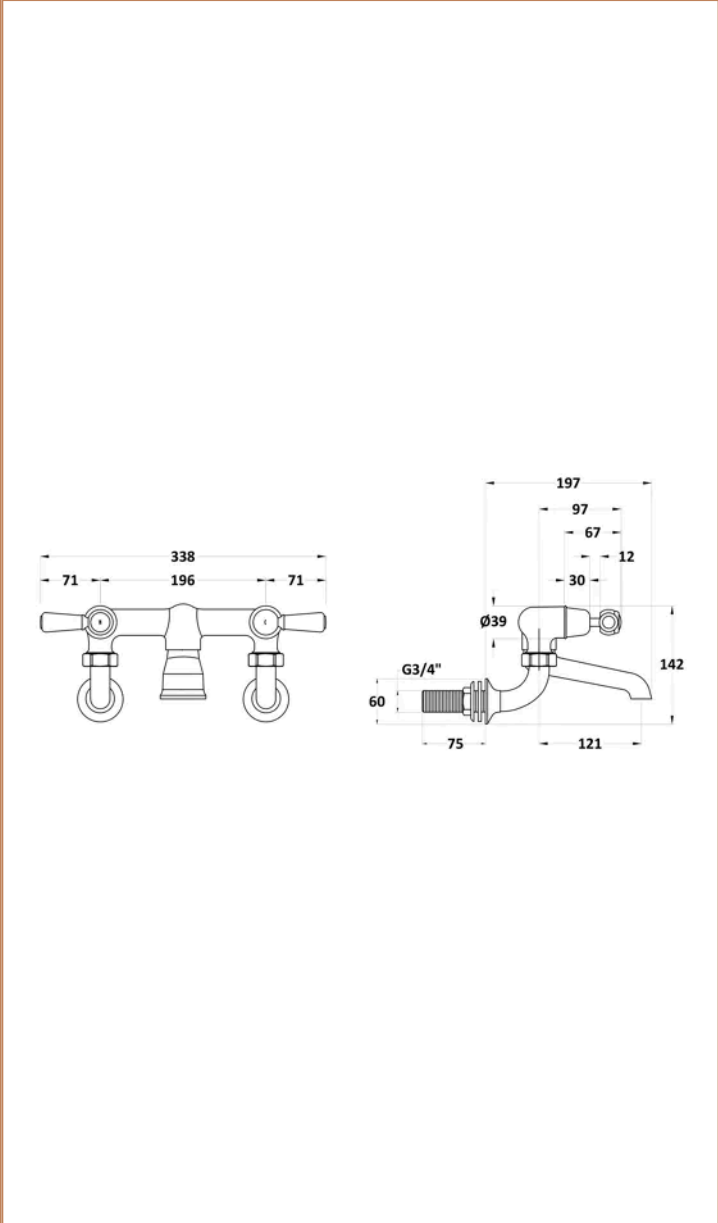

Sales Code:
BC303DLWM

Barcode: 5056211853121

Brand: Hudson
Reed

Description: Hudson Reed Topaz Chrome/White Wall Mounted Bath Filler With Dome Collar and Lever Handle

Product Dimensions	
Product	142 x 338 x 197mm (H x W x D)
Packaged	125 x 250 x 200mm (H x W x D)
Outer Box	200 x 250 x 125mm (H x W x D)
Nett Weight	2 kg
Packaged Weight	2.3 kg
Packaging Details	
Label Size (mm)	50 x 100
Label Colour	White
Label Qty	1.0000
Product Details	
Country of Origin	China
Product Material	Brass
Control Type	Manual
WRAS Approved	No
Valve/Cartridge Type	1/4 Turn Ceramic Disc
Colour/Finish	Chrome
Mount Type	Wall Hung
Style	Traditional
Handle Type	Lever
TMV2 Approved	No
TMV3 Approved	No
Pipe Size	22 mm (3/4" BSP)
Pipe Centres	196
Handset Included	Yes
Min Operating Pressure	0.2 Bar
Minimum Operation Pressure	0 Bar
Tap Spout Projection	121 mm
Valve / Cartridge Type	1/4 Turn Ceramic Disc
Waste Included	No

Packaging Details

Label Size (mm)	50 x 100
Label Colour	White
Label Qty	1.0000

Product Details

Country of Origin	China
Product Material	Brass
Control Type	Manual
WRAS Approved	No
Valve/Cartridge Type	1/4 Turn Ceramic Disc
Colour/Finish	Chrome
Mount Type	Wall Hung
Style	Traditional
Handle Type	Lever
TMV2 Approved	No
TMV3 Approved	No
Pipe Size	22 mm (3/4" BSP)
Pipe Centres	196
Handset Included	Yes
Min Operating Pressure	0.2 Bar
Minimum Operation Pressure	0 Bar
Tap Spout Projection	121 mm
Valve / Cartridge Type	1/4 Turn Ceramic Disc
Waste Included	No