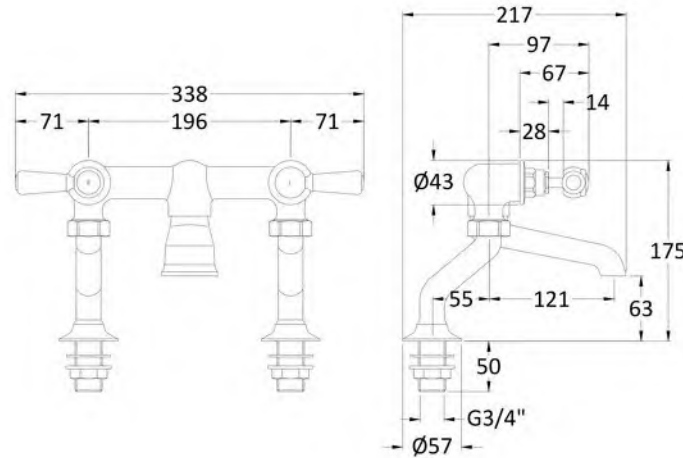

**Sales Code:** BC303HL

**Barcode:** 5056211853107

**Brand:** Hudson Reed

**Description:** Hudson Reed Topaz Chrome/White Deck Mounted Bath Filler With Lever Handle

### Product Dimensions

Product	175 x 338 x 217mm (H x W x D)
Packaged	125 x 250 x 200mm (H x W x D)
Outer Box	200 x 250 x 125mm (H x W x D)
Nett Weight	2 kg
Packaged Weight	2.3 kg

### Packaging Details

Label Size (mm)	50 x 100
Label Colour	White
Label Qty	1.0000

### Product Details

Country of Origin	China
Product Material	Brass
Control Type	Manual
WRAS Approved	No
Valve/Cartridge Type	1/4 Turn Ceramic Disc
Colour/Finish	Chrome
Mount Type	Deck
Style	Traditional
Handle Type	Lever
TMV2 Approved	No
TMV3 Approved	No
Pipe Size	22 mm (3/4" BSP)
Pipe Centres	90-300
Handset Included	Yes
Min Operating Pressure	0.2 Bar
Minimum Operation Pressure	0 Bar
Tap Spout Height	63 mm
Tap Spout Projection	121 mm
Valve / Cartridge Type	1/4 Turn Ceramic Disc
Waste Included	No