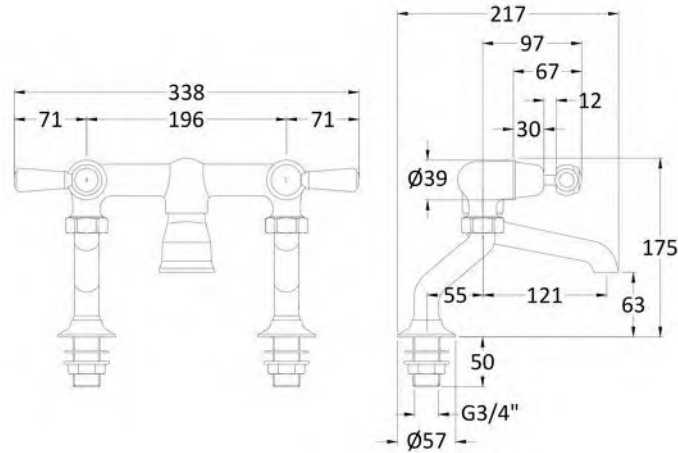

Sales Code: BC303DL

Barcode: 5056211853084

Brand: Hudson Reed

Description: Hudson Reed Topaz Chrome Bath Filler With Lever Handle Deck Mounted

Product Dimensions

Product	175 x 338 x 217mm (H x W x D)
Packaged	125 x 250 x 200mm (H x W x D)
Outer Box	200 x 250 x 125mm (H x W x D)
Nett Weight	2 kg
Packaged Weight	2.3 kg

Packaging Details

Label Size (mm)	50 x 100
Label Colour	White
Label Qty	1.0000

Product Details

Country of Origin	China
Product Material	Brass
Control Type	Manual
WRAS Approved	No
Valve/Cartridge Type	1/4 Turn Ceramic Disc
Colour/Finish	Chrome
Mount Type	Deck
Style	Traditional
Handle Type	Lever
TMV2 Approved	No
TMV3 Approved	No
Pipe Size	22 mm (3/4" BSP)
Pipe Centres	90-300
Handset Included	Yes
Min Operating Pressure	0.2 Bar
Minimum Operation Pressure	0 Bar
Tap Spout Height	63 mm
Tap Spout Projection	121 mm
Valve / Cartridge Type	1/4 Turn Ceramic Disc
Waste Included	No