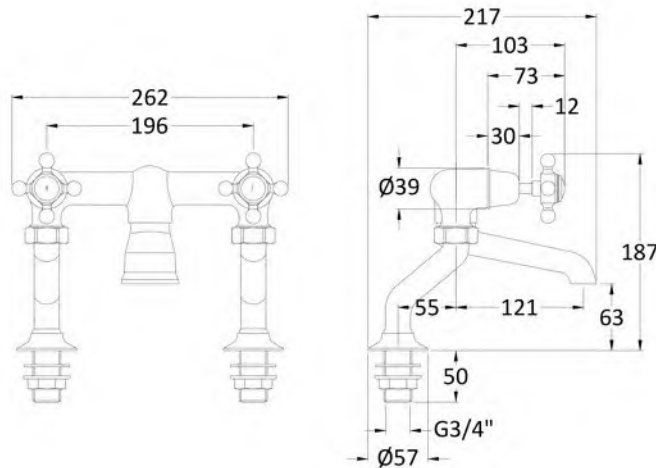

**Sales Code:**  
BC303DX

**Barcode:** 5056211853091

**Brand:** Hudson  
Reed

**Description:** Hudson Reed Topaz Chrome/White Deck Mounted Bath Filler With Dome Collar and Crosshead Handle

### Product Dimensions

Product	187 x 262 x 217mm (H x W x D)
Packaged	125 x 250 x 200mm (H x W x D)
Outer Box	200 x 250 x 125mm (H x W x D)
Nett Weight	2 kg
Packaged Weight	2.3 kg

### Packaging Details

Label Size (mm)	50 x 100
Label Colour	White
Label Qty	1.0000

### Product Details

Country of Origin	China
Product Material	Brass
Control Type	Manual
WRAS Approved	No
Valve/Cartridge Type	1/4 Turn Ceramic Disc
Colour/Finish	Chrome
Mount Type	Deck
Style	Traditional
Handle Type	Crosshead
TMV2 Approved	No
TMV3 Approved	No
Pipe Size	22 mm (3/4" BSP)
Pipe Centres	90-300
Handset Included	Yes
Min Operating Pressure	0.2 Bar
Minimum Operation Pressure	0 Bar
Tap Spout Height	63 mm
Tap Spout Projection	121 mm
Valve / Cartridge Type	1/4 Turn Ceramic Disc
Waste Included	No