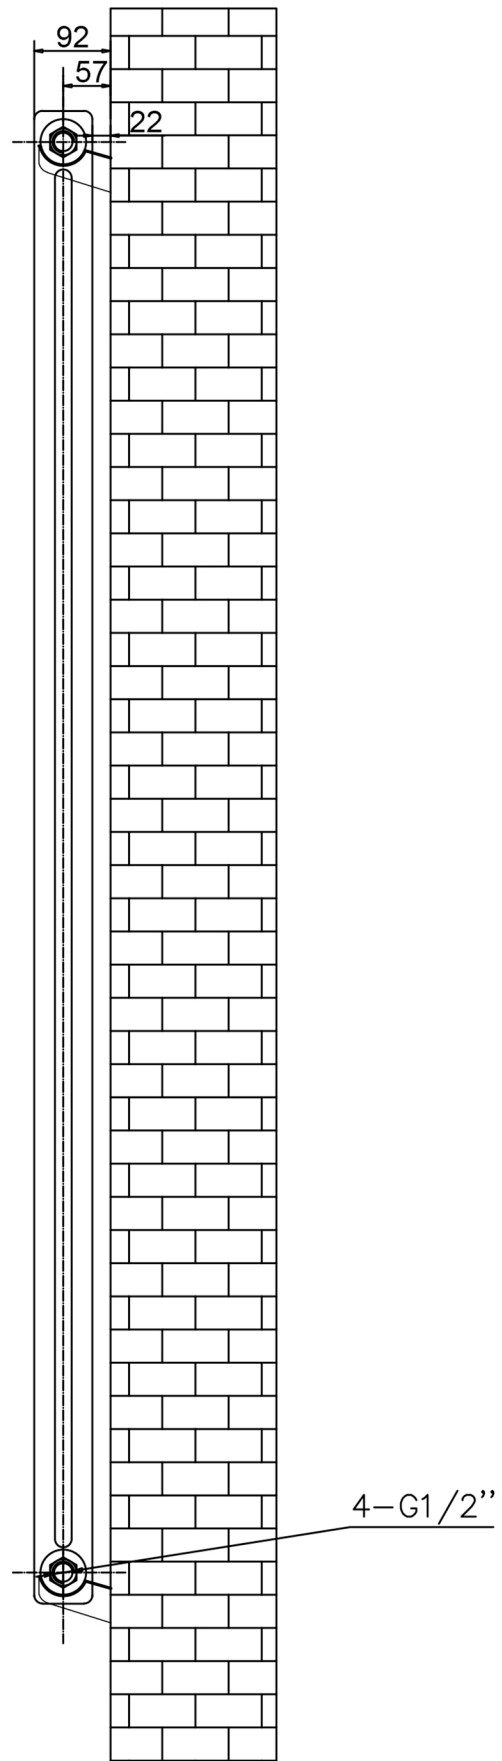

Joseph Miles

Material: Mild Steel
Fuel Type: Central Heating
Orientation: Vertical
Colour: White

Specifications

Features	245 x 1800	335 x 1800	425 x 1800	515 x 1800	560 x 1800
Height	1800	1800	1800	1800	1800
Width	245	335	425	515	560
Column No	2	2	2	2	2
Sections	5	7	9	11	12
Pipe Centres (mm)	245	335	425	515	560
Wall To Pipe Centres (mm)	68	68	68	68	68
Wall Distance (mm)	92	92	92	92	92
Weight (KG)	16.6	22.84	29.08	35.42	38.64

Heat Output

Performance	245 x 1800	335 x 1800	425 x 1800	515 x 1800	560 x 1800
BTU - Delta T30	1109	1552	1998	2442	2663
Watts - Delta T30	325	455	586	716	781
BTU - Delta T50	2129	2980	3834	4687	5112
Watts - Delta T50	624	874	1124	1374	1499