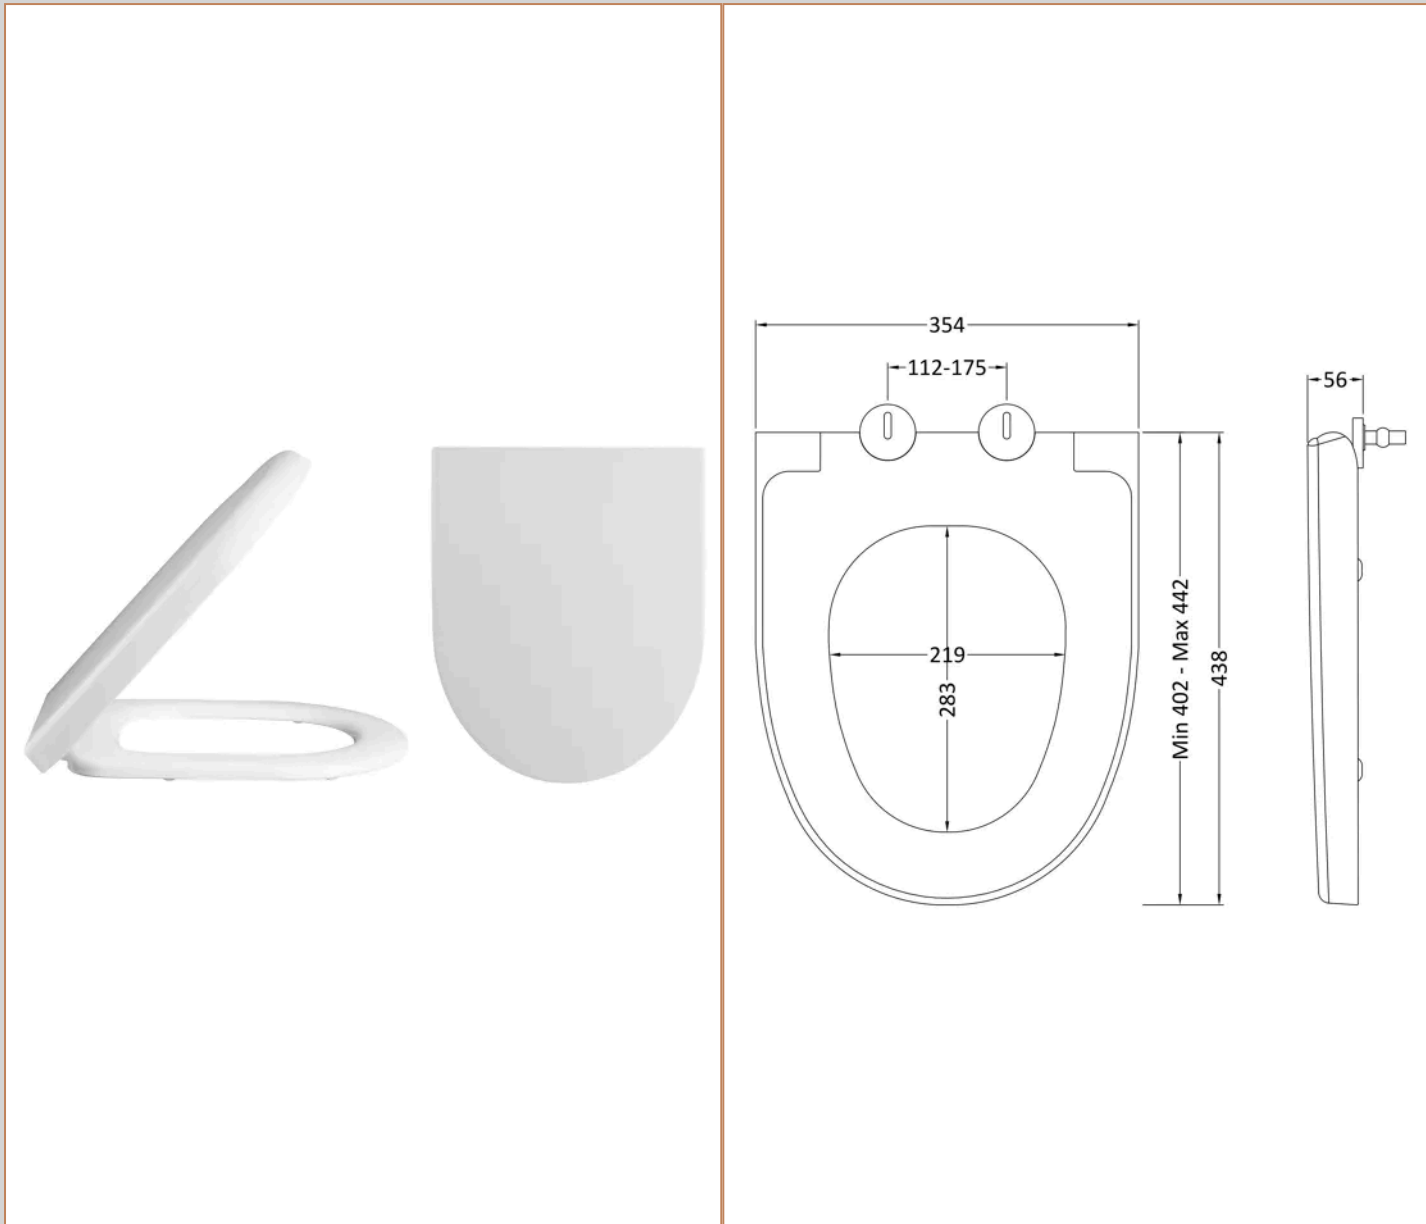

Brand: Hudson Reed

Description: Hudson Reed Luna Wall Hung Pan

Product Dimensions

Packaged	400 x 360 x 550mm (H x W x D)
Nett Weight	32.7 kg
Packaged Weight	32.7 kg

Product Details

Ce Certified	Yes
--------------	-----

Sales Code: NCU699

Barcode: 5055369030934

Brand: Hudson Reed

Description: Hudson Reed Maya Soft Round Soft Close Toilet Seat With Top Fix Hinge

Product Dimensions

Product	56 x 354mm (H x W)
Packaged	65 x 365 x 500mm (H x W x D)
Outer Box	475mm (H)
Nett Weight	2.15 kg
Packaged Weight	2.4 kg

Packaging Details

Label Size (mm)	50 x 100
Label Qty	1.0000

Product Details

Country of Origin	Turkey
Product Material	Polypropylene
Colour/Finish	White
Style	Contemporary
Fixings Included	Yes
Hinge Centres (Max)	175 mm
Hinge Centres (Min)	112 mm
Toilet Seat Function	Soft Close
Toilet Seat Hinge Type	Top Fix
Toilet Seat Type	Round

Product Dimensions

Product	170 x 267 x 11mm (H x W x D)
Packaged	175 x 300 x 11mm (H x W x D)
Nett Weight	0.01 kg
Packaged Weight	0.01 kg

Product Details

Country of Origin	United Kingdom
Product Material	Stainless Steel
Colour/Finish	Chrome
Style	Contemporary