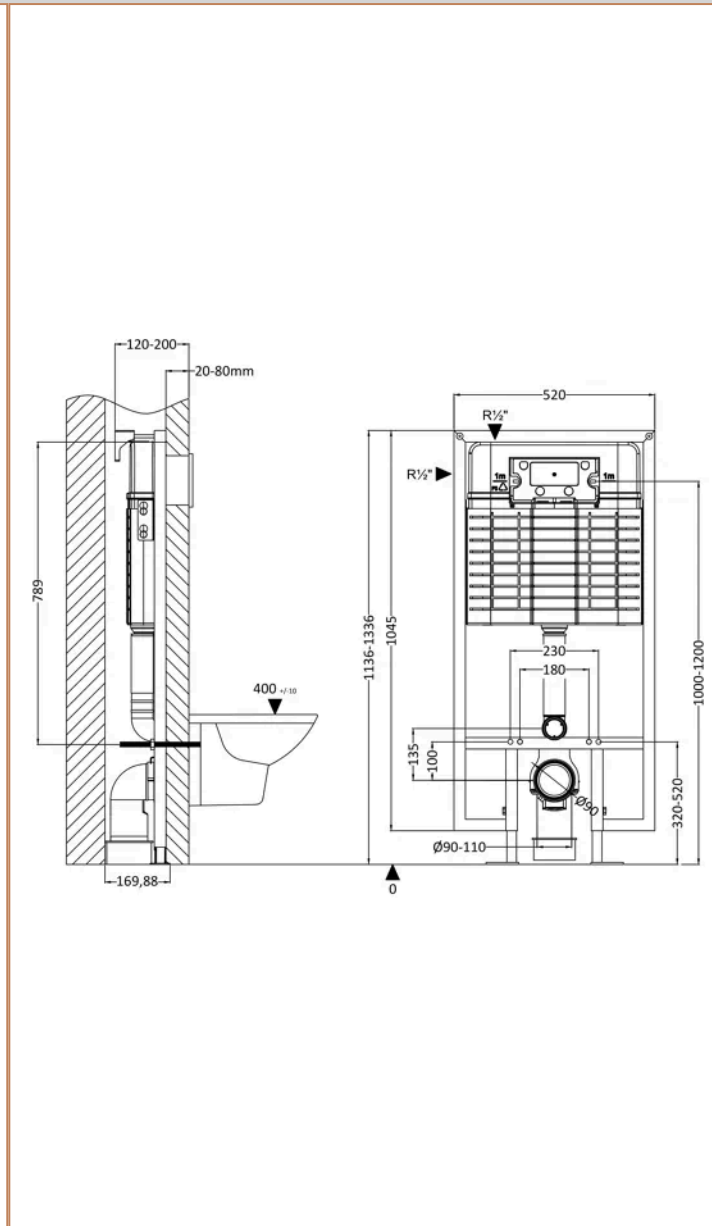

Packaging Details

Label Size (mm)	50 x 100
Label Qty	1.0000

Product Details

Country of Origin	Turkey
Product Material	Polypropylene
Colour/Finish	White
Style	Contemporary
Fixings Included	Yes
Hinge Centres (Max)	175 mm
Hinge Centres (Min)	112 mm
Toilet Seat Function	Soft Close
Toilet Seat Hinge Type	Top Fix
Toilet Seat Type	Round

Sales Code: XTY009

Barcode: 5056211854319

Brand: Hudson Reed

Description: Hudson Reed Dual Flush Concealed Cistern With Frame

Product Dimensions

Product	1136 x 520 x 204mm (H x W x D)
Packaged	160 x 560 x 160mm (H x W x D)
Nett Weight	11.17 kg
Packaged Weight	11.17 kg

Product Details

Country of Origin	China
Product Material	Stainless Steel
Colour/Finish	Chrome
Style	Contemporary

Sales Code: XTY009PR

Barcode: 5056211855279

Brand: Hudson Reed

Description: Hudson Reed Round Chrome Dual Flush Push Button

Product Dimensions

Product	170 x 267 x 11mm (H x W x D)
Packaged	175 x 300 x 11mm (H x W x D)
Nett Weight	0.01 kg
Packaged Weight	0.01 kg

Product Details

Country of Origin	United Kingdom
Product Material	Stainless Steel
Colour/Finish	Chrome
Style	Contemporary