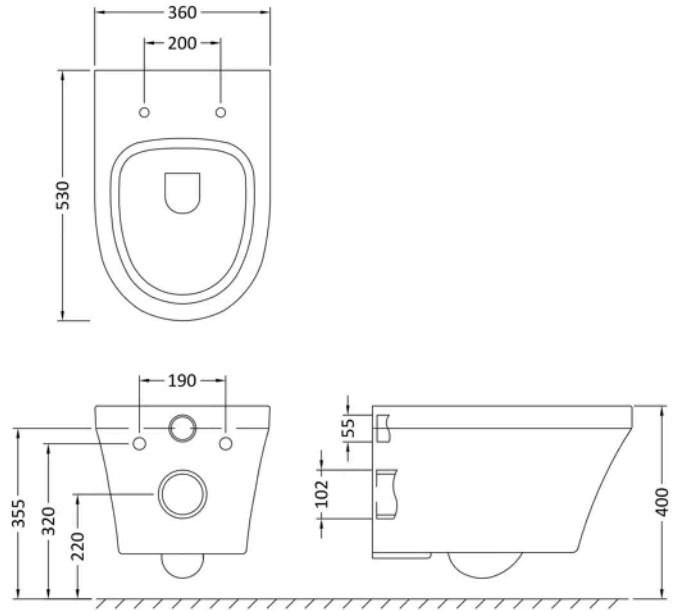

Brand: Hudson Reed

Description: Hudson Reed Luna Wall Hung Pan

Product Dimensions

Packaged	400 x 360 x 550mm (H x W x D)
Nett Weight	32.7 kg
Packaged Weight	32.7 kg

Product Details

Ce Certified	Yes
--------------	-----

Packaging Details

Label Size (mm)	50 x 100
Label Qty	1.0000

Product Details

Country of Origin	Turkey
Product Material	Polypropylene
Colour/Finish	White
Style	Contemporary
Fixings Included	Yes
Hinge Centres (Max)	175 mm
Hinge Centres (Min)	112 mm
Toilet Seat Function	Soft Close
Toilet Seat Hinge Type	Top Fix
Toilet Seat Type	Round

Sales Code: XTY009

Barcode: 5056211854319

Brand: Hudson Reed

Description: Hudson Reed Dual Flush Concealed Cistern With Frame

Product Dimensions

Product	1136 x 520 x 204mm (H x W x D)
Packaged	160 x 560 x 160mm (H x W x D)
Nett Weight	11.17 kg
Packaged Weight	11.17 kg

Product Dimensions

Product	170 x 267 x 11mm (H x W x D)
Packaged	175 x 300 x 11mm (H x W x D)
Nett Weight	0.01 kg
Packaged Weight	0.01 kg

Product Details

Country of Origin	United Kingdom
Product Material	Stainless Steel
Colour/Finish	Chrome
Style	Contemporary