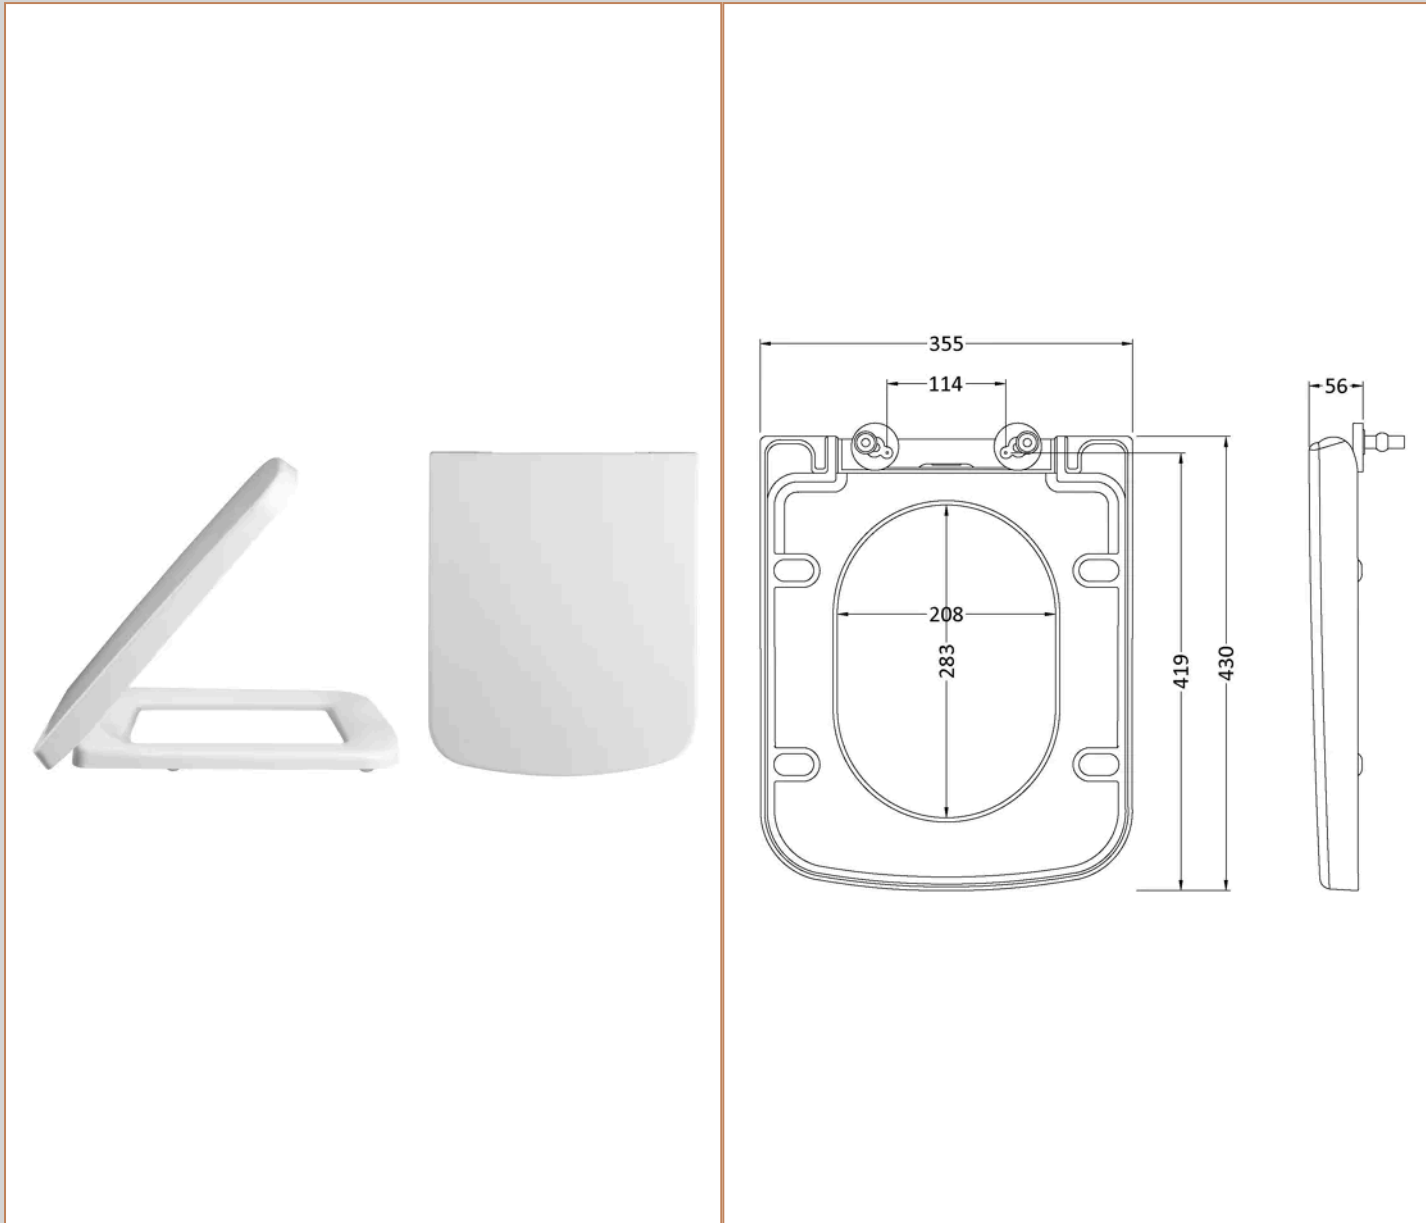

Brand: Hudson Reed

Description: Hudson Reed Arlo Wall Hung Toilet

Product Dimensions

Packaged	410 x 555 x 375mm (H x W x D)
Nett Weight	20.5 kg
Packaged Weight	21 kg

Product Details

Country of Origin	Turkey
Ce Certified	Yes

Sales Code: NCU799

Barcode: 5055369030996

Brand: Hudson Reed

Description: Hudson Reed Arlo Soft Square Soft Close Toilet Seat With Top Fix Hinge

Product Dimensions

Product	56 x 355mm (H x W)
Packaged	65 x 365 x 500mm (H x W x D)
Outer Box	480mm (H)
Nett Weight	2.5 kg
Packaged Weight	2.75 kg

Sales Code: XTY009

Barcode: 5056211854319

Brand: Hudson Reed

Description: Hudson Reed Dual Flush Concealed Cistern With Frame

Product Dimensions

Product	1136 x 520 x 204mm (H x W x D)
Packaged	160 x 560 x 160mm (H x W x D)
Nett Weight	11.17 kg
Packaged Weight	11.17 kg

Product Dimensions

Product	170 x 267 x 11mm (H x W x D)
Packaged	50 x 220 x 290mm (H x W x D)
Nett Weight	0.5 kg
Packaged Weight	0.5 kg

Product Details

Country of Origin	United Kingdom
Product Material	Stainless Steel
Colour/Finish	Chrome
Style	Contemporary