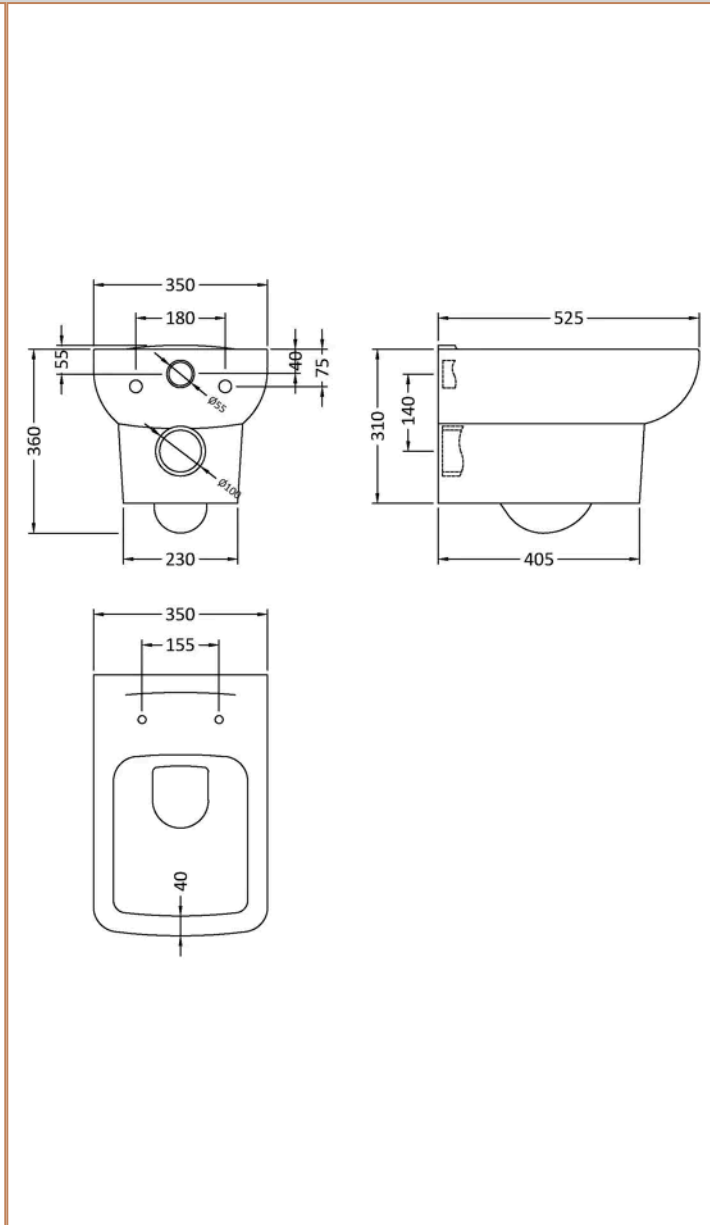

Brand: Hudson Reed

Description: Hudson Reed Arlo Wall Hung Toilet

Product Dimensions

Packaged	410 x 555 x 375mm (H x W x D)
Nett Weight	20.5 kg
Packaged Weight	21 kg

Product Details

Country of Origin	Turkey
Ce Certified	Yes

Packaging Details

Label Size (mm)	50 x 100
Label Qty	1.0000

Product Details

Country of Origin	Turkey
Product Material	Polypropylene
Colour/Finish	White
Style	Contemporary
Fixings Included	Yes
Hinge Centres (Max)	186 mm
Hinge Centres (Min)	150 mm
Toilet Seat Function	Soft Close
Toilet Seat Hinge Type	Top Fix
Toilet Seat Type	Square

Sales Code: XTY009

Barcode: 5056211854319

Brand: Hudson Reed

Description: Hudson Reed Dual Flush Concealed Cistern With Frame

Product Dimensions

Product	1136 x 520 x 204mm (H x W x D)
Packaged	160 x 560 x 160mm (H x W x D)
Nett Weight	11.17 kg
Packaged Weight	11.17 kg

Product Dimensions

Product	170 x 267 x 11mm (H x W x D)
Packaged	50 x 220 x 290mm (H x W x D)
Nett Weight	0.5 kg
Packaged Weight	0.5 kg

Product Details

Country of Origin	United Kingdom
Product Material	Stainless Steel
Colour/Finish	Chrome
Style	Contemporary