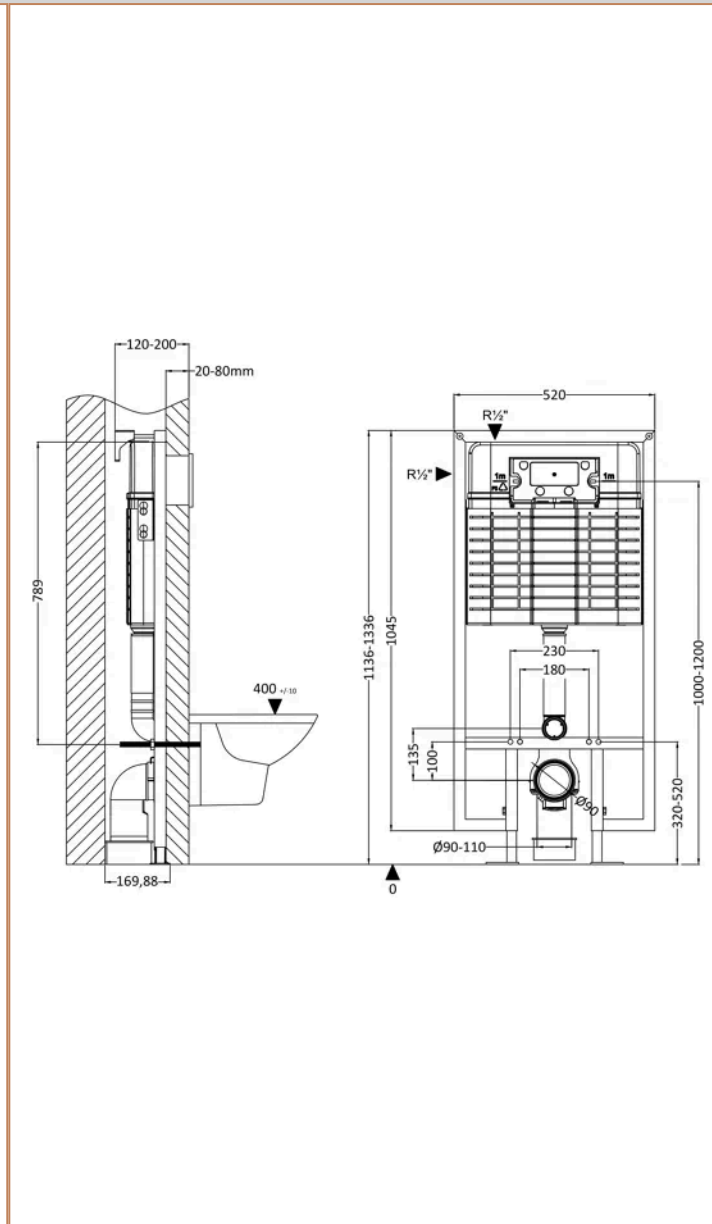

Sales Code: CEZAR001

Barcode: 5056678431542

Brand: nuie

Description: nuie Square Bowl Wall Hung Toilet With Soft Close Seat & Concealed Cistern

Technical Drawing Not Available

Product Dimensions

Product	360 x 350 x 525 x 360mm (H x W x D x L)
Nett Weight	35.9 kg
Packaged Weight	37.4 kg

Packaging Details

Label Size (mm)	50 x 100
Label Qty	1.0000

Product Details

Country of Origin	Turkey
Product Material	Polypropylene
Colour/Finish	White
Style	Contemporary
Fixings Included	Yes
Hinge Centres (Max)	186 mm
Hinge Centres (Min)	150 mm
Toilet Seat Function	Soft Close
Toilet Seat Hinge Type	Top Fix
Toilet Seat Type	Square

Sales Code: XTY009

Barcode: 5056211854319

Brand: Hudson Reed

Description: Hudson Reed Dual Flush Concealed Cistern With Frame

Product Dimensions

Product	1136 x 520 x 204mm (H x W x D)
Packaged	160 x 560 x 160mm (H x W x D)
Nett Weight	11.17 kg
Packaged Weight	11.17 kg

Product Dimensions

Product	170 x 267 x 11mm (H x W x D)
Packaged	50 x 220 x 290mm (H x W x D)
Nett Weight	0.5 kg
Packaged Weight	0.5 kg

Product Details

Country of Origin	United Kingdom
Product Material	Stainless Steel
Colour/Finish	Chrome
Style	Contemporary