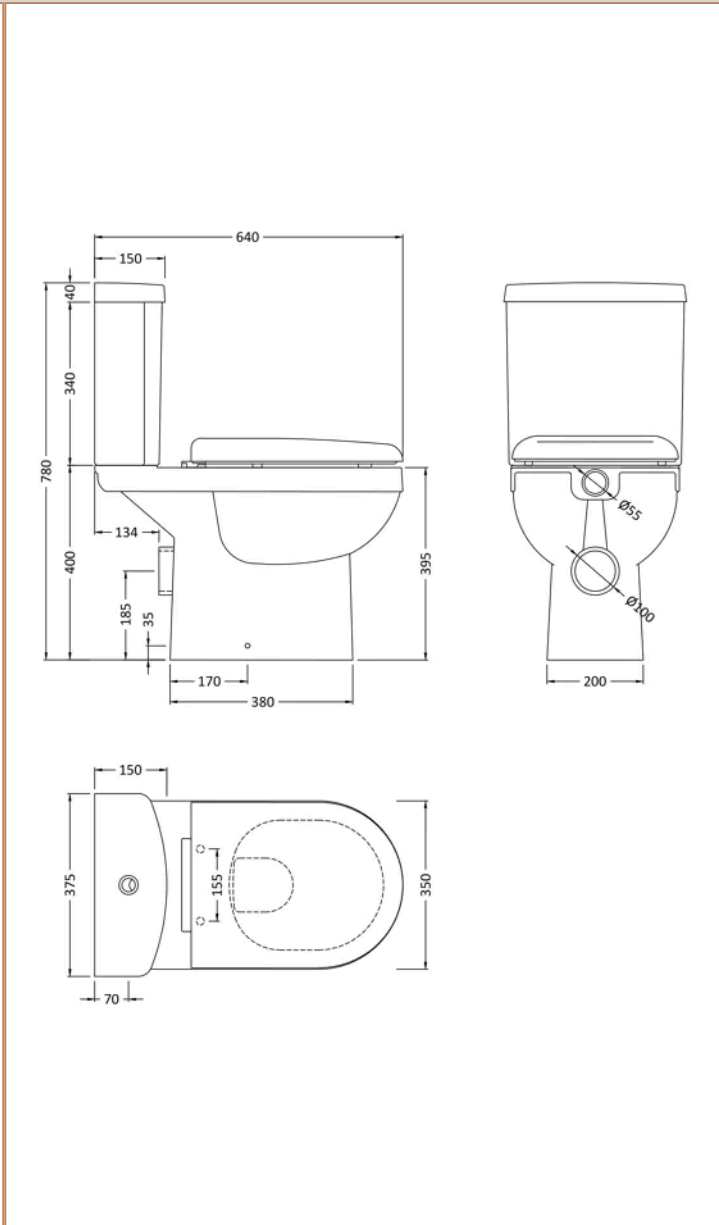

Sales Code: FUZMA002

Barcode: 5056678404058

Brand: nuie

Description: nuie Deco 555mm Floor Standing Cloakroom Suite

Technical Drawing Not Available

Product Dimensions

Product	800 x 555 x 395 x 555mm (H x W x D x L)
Nett Weight	0.01 kg
Packaged Weight	0.01 kg

Sales Code: CU001

Barcode: 5055369016747

Brand: nuie

Description: nuie Mayford Floor Standing Single Door Corner Vanity Unit With Ceramic Basin

Product Dimensions

Product	800 x 555 x 395mm (H x W x D)
Packaged	830 x 400 x 410mm (H x W x D)
Nett Weight	24.15 kg
Packaged Weight	24.15 kg

Product Details

Country of Origin	China
Product Material	Mdf Vinyl Smooth Matt
Colour/Finish	Gloss White
Mount Type	Floor
Style	Contemporary
Handle Type	D Shape
Construction Method	Cam & Wood Dowel
Construction Type	Rigid
Fsc Certified	Yes
Handles Included	Yes
Inner Bowl Height	100 mm
Leg Set Included	No
Legs Included	No
Material Thickness	16 mm
No. Doors	1
No. Of Tapholes	1
No. Shelves	1
Number Of Bowls	1
Number Of Shelves	1
Overflow Included	Yes
Tap Included	No
Waste Included	No
Waste Shroud	No

Sales Code: NCS250

Barcode: 5060272822774

Brand: nuie

Description: nuie Ivo Rimless Close Coupled Toilet

Product Dimensions

Product	810 x 370 x 650mm (H x W x D)
Packaged	445 x 390 x 725mm (H x W x D)
Nett Weight	33.35 kg
Packaged Weight	33.85 kg