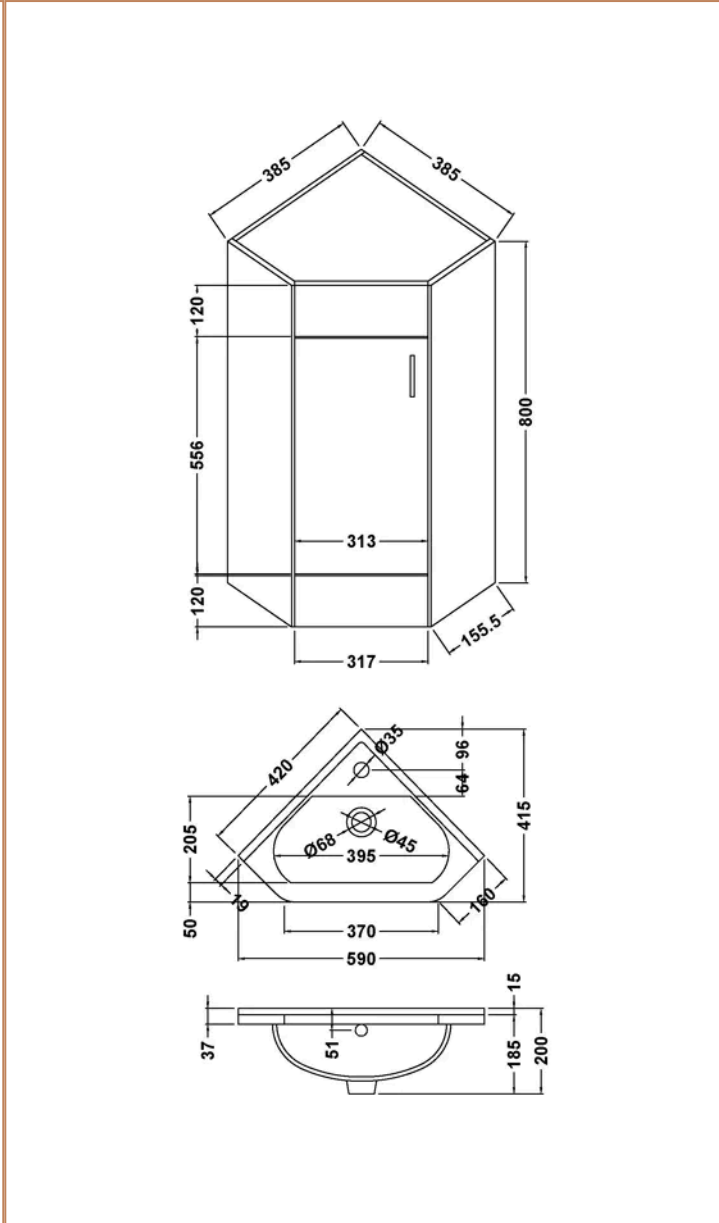

Sales Code: FUZMA002

Barcode: 5056678404058

Brand: nuie

Description: nuie Deco 555mm Floor Standing Cloakroom Suite

Technical Drawing Not Available

Product Dimensions

Product	800 x 555 x 395 x 555mm (H x W x D x L)
Nett Weight	0.01 kg
Packaged Weight	0.01 kg

Product Details

Country of Origin	China
Product Material	Polypropylene,Stainless Steel,Vitreous China
Colour/Finish	Gloss White
Mount Type	Floor
Style	Contemporary
Handle Type	D Shape
Fixings Included	No
Construction Method	Cam & Wood Dowel
Bottle Trap Included	No
Brackets Included	No
Cistern Fittings	Loose 6/3L
Cistern Lever Type	Plastic Chrome Plated
Construction Type	Rigid
Flush Operating Type	Push Button
Handles Included	Yes
Includes Seat	Yes
Material Thickness	16 mm
No. Doors	1
No. Of Tapholes	1
No. Shelves	1
Number Of Bowls	1
Number Of Shelves	1
Pan Trap Style	P-Trap
Pan Type	Open To Wall
Tap Included	No
Tap Tails Included	No
Toilet Seat Function	Soft Close
Toilet Seat Hinge Type	Bottom & Top Fix
Toilet Seat Type	Round
Waste Included	No

Sales Code: CU001

Barcode: 5055369016747

Brand: nuie

Description: nuie Mayford Floor Standing Single Door Corner Vanity Unit With Ceramic Basin

Product Dimensions

Product	800 x 555 x 395mm (H x W x D)
Packaged	830 x 400 x 410mm (H x W x D)
Nett Weight	24.15 kg
Packaged Weight	24.15 kg

Product Details

Country of Origin	China
Product Material	Mdf Vinyl Smooth Matt
Colour/Finish	Gloss White
Mount Type	Floor
Style	Contemporary
Handle Type	D Shape
Construction Method	Cam & Wood Dowel
Construction Type	Rigid
Fsc Certified	Yes
Handles Included	Yes
Inner Bowl Height	100 mm
Leg Set Included	No
Legs Included	No
Material Thickness	16 mm
No. Doors	1
No. Of Tapholes	1
No. Shelves	1
Number Of Bowls	1
Number Of Shelves	1
Overflow Included	Yes
Tap Included	No
Waste Included	No
Waste Shroud	No