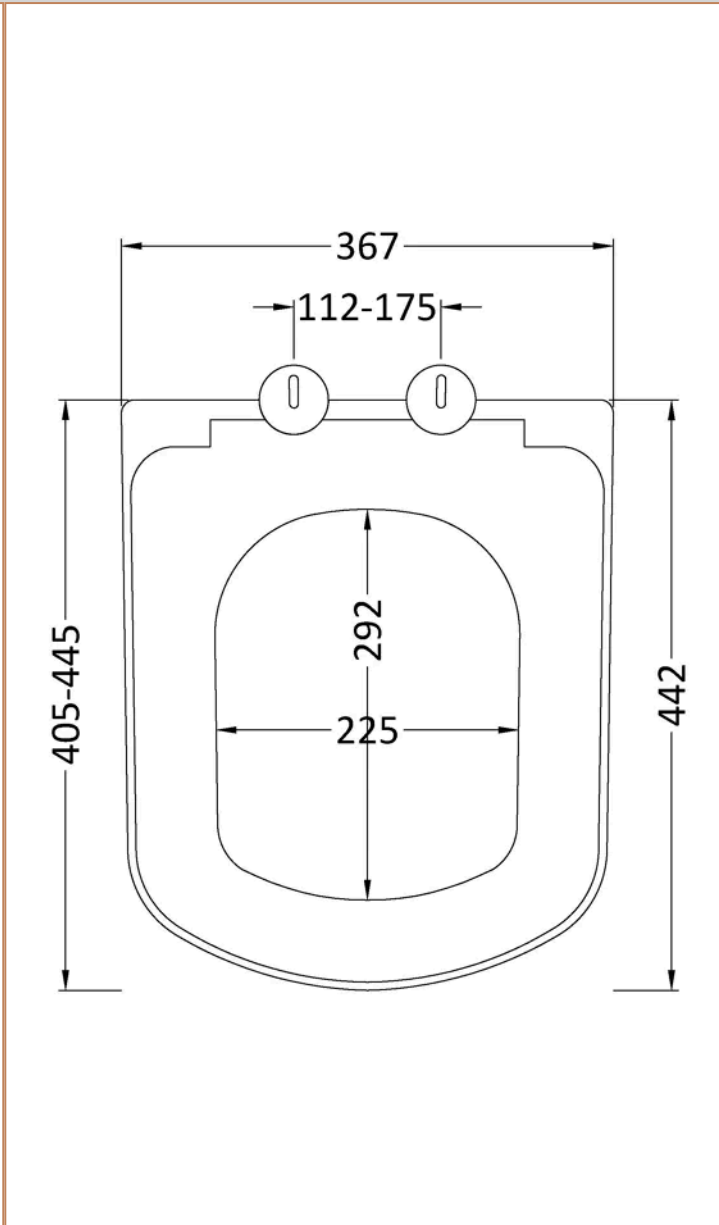

Product	400 x 355 x 525 x 400mm (H x W x D x L)
Nett Weight	36.9 kg
Packaged Weight	38.4 kg

**Product Details**

Country of Origin	China
Product Material	Vitreous China
Colour/Finish	White
Style	Contemporary
Ce Certified	Yes
Includes Seat	Yes
Pan Type	Wall Hung

**Sales Code:** NCT300C

**Barcode:** 5055369063338

**Brand:** Hudson Reed

**Description:** Hudson Reed Maya Wall Hung Toilet

**Product Dimensions**

Packaged	410 x 370 x 550mm (H x W x D)
Nett Weight	23.7 kg
Packaged Weight	23.7 kg

**Product Dimensions**

Product	50 x 355mm (H x W)
Packaged	60 x 380 x 475mm (H x W x D)
Outer Box	420mm (H)
Nett Weight	2.7 kg
Packaged Weight	2.7 kg

**Packaging Details**

Label Size (mm)	50 x 100
Label Colour	White

**Product Dimensions**

Product	170 x 267 x 11mm (H x W x D)
Packaged	175 x 300 x 11mm (H x W x D)
Nett Weight	0.01 kg
Packaged Weight	0.01 kg

**Product Details**

Country of Origin	United Kingdom
Product Material	Stainless Steel
Colour/Finish	Chrome
Style	Contemporary