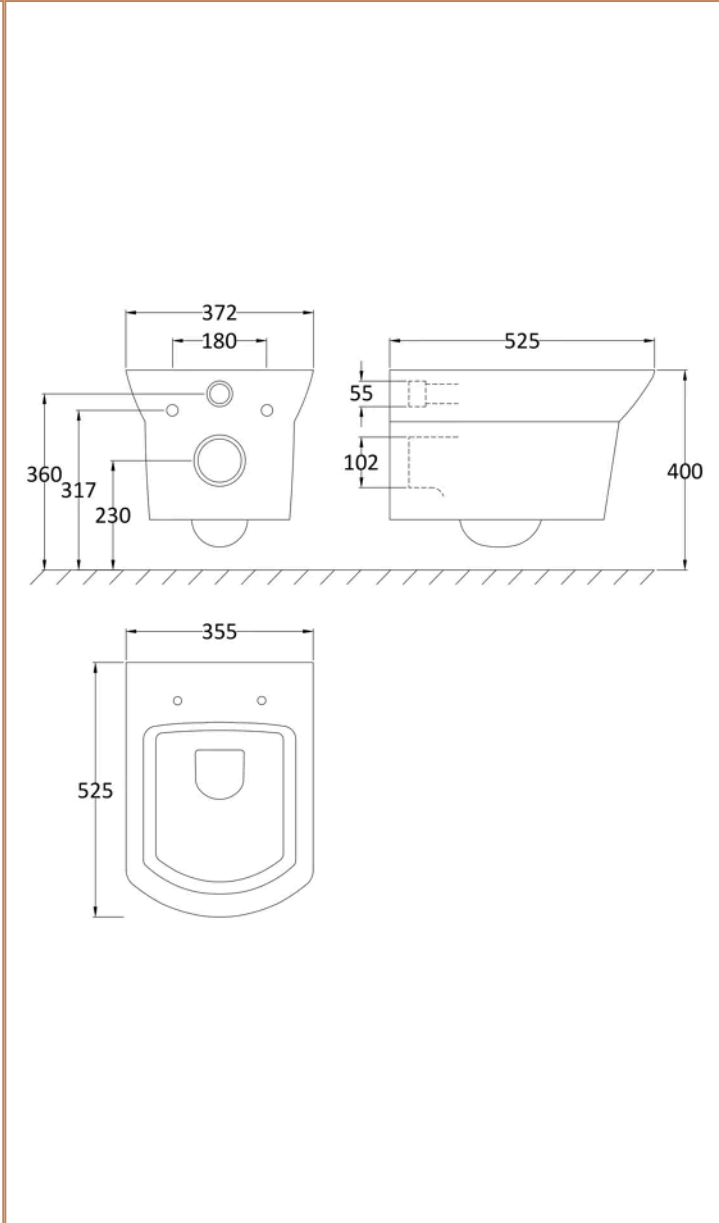

Product	400 x 355 x 525 x 400mm (H x W x D x L)
Nett Weight	36.9 kg
Packaged Weight	38.4 kg

**Product Details**

Country of Origin	China
Product Material	Vitreous China
Colour/Finish	White
Style	Contemporary
Ce Certified	Yes
Includes Seat	Yes
Pan Type	Wall Hung

**Sales Code:** NCT300C

**Barcode:** 5055369063338

**Brand:** Hudson Reed

**Description:** Hudson Reed Maya Wall Hung Toilet

**Product Dimensions**

Packaged	410 x 370 x 550mm (H x W x D)
Nett Weight	23.7 kg
Packaged Weight	23.7 kg

**Product Dimensions**

Product	50 x 355mm (H x W)
Packaged	60 x 380 x 475mm (H x W x D)
Outer Box	420mm (H)
Nett Weight	2.7 kg
Packaged Weight	2.7 kg

**Packaging Details**

Label Size (mm)	50 x 100
Label Colour	White

**Product Dimensions**

Product	170 x 267 x 11mm (H x W x D)
Packaged	175 x 300 x 11mm (H x W x D)
Nett Weight	0.01 kg
Packaged Weight	0.01 kg

**Product Details**

Country of Origin	United Kingdom
Product Material	Stainless Steel
Colour/Finish	Chrome
Style	Contemporary