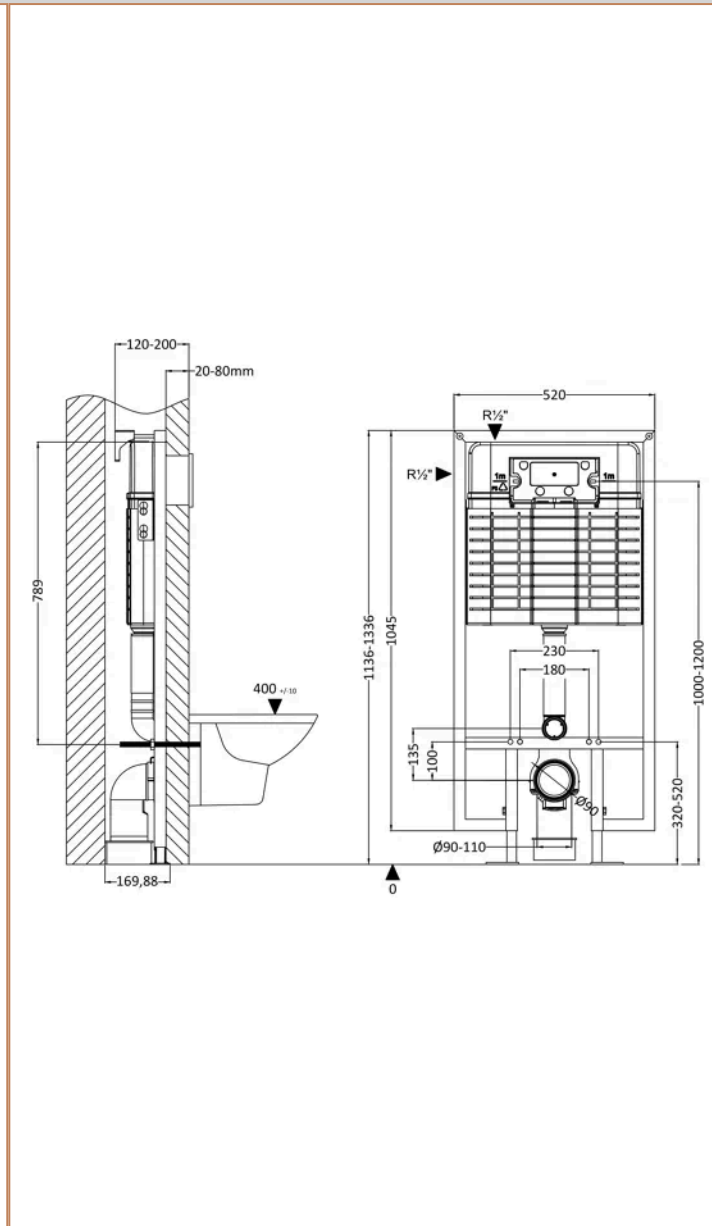

Product	400 x 355 x 525 x 400mm (H x W x D x L)
Nett Weight	36.9 kg
Packaged Weight	38.4 kg

**Product Details**

Country of Origin	China
Product Material	Vitreous China
Colour/Finish	White
Style	Contemporary
Ce Certified	Yes
Includes Seat	Yes
Pan Type	Wall Hung

**Product Dimensions**

Product	50 x 355mm (H x W)
Packaged	60 x 380 x 475mm (H x W x D)
Outer Box	420mm (H)
Nett Weight	2.7 kg
Packaged Weight	2.7 kg

**Packaging Details**

Label Size (mm)	50 x 100
Label Colour	White

### Product Dimensions

Product	1136 x 520 x 204mm (H x W x D)
Packaged	160 x 560 x 160mm (H x W x D)
Nett Weight	11.17 kg
Packaged Weight	11.17 kg

**Product Dimensions**

Product	170 x 267 x 11mm (H x W x D)
Packaged	175 x 300 x 11mm (H x W x D)
Nett Weight	0.01 kg
Packaged Weight	0.01 kg

**Product Details**

Country of Origin	United Kingdom
Product Material	Stainless Steel
Colour/Finish	Chrome
Style	Contemporary