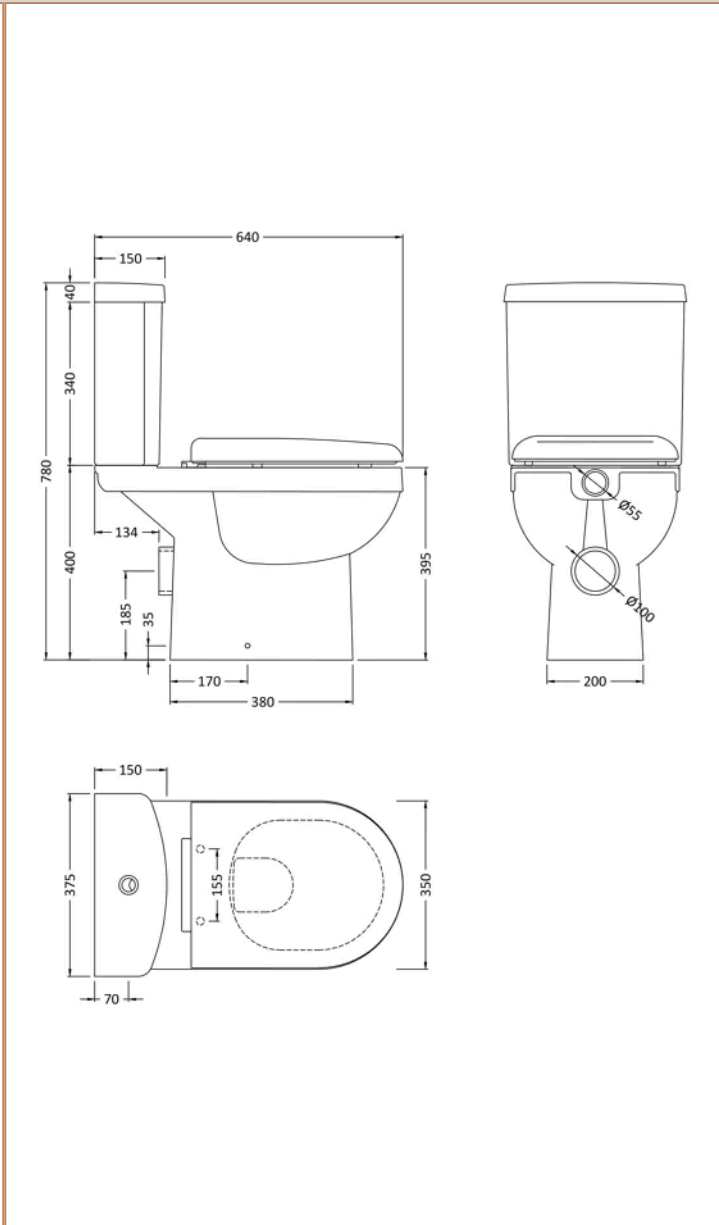

Product Details

Country of Origin	China
Product Material	Polypropylene, Vitreous China
Colour/Finish	Gloss White
Mount Type	Floor
Style	Contemporary
Handle Type	D Shape
Fixings Included	Yes
Construction Method	Cam & Wood Dowel
Cistern Fittings	Loose 6/3L
Cistern Lever Type	Plastic Chrome Plated
Construction Type	Rigid
Flush Operating Type	Push Button
Handles Included	Yes
Includes Seat	Yes
Material Thickness	16 mm
No. Doors	2
No. Of Tapholes	1
No. Shelves	1
Number Of Bowls	1
Number Of Shelves	1
Pan Trap Style	P-Trap
Pan Type	Open To Wall
Tap Included	No
Toilet Seat Function	Soft Close
Toilet Seat Hinge Material	Polypropylene
Toilet Seat Hinge Type	Bottom & Top Fix
Toilet Seat Type	Round
Waste Included	No
Waste Shape	Round

Sales Code: NVC180A

Barcode: 5060272823320

Brand: nuie

Description: nuie Mayford Gloss White Floor Standing 2 Door Corner Vanity Unit With Ceramic Basin

Product Dimensions

Product	837 x 590 x 415mm (H x W x D)
Packaged	840 x 410 x 560mm (H x W x D)
Nett Weight	22.26 kg
Packaged Weight	23.76 kg

Product Details

Country of Origin	China
Product Material	Mfc Painted Gloss
Colour/Finish	Gloss White
Mount Type	Floor
Style	Contemporary
Handle Type	D Shape
Construction Method	Cam & Wood Dowel
Ce Certified	No
Construction Type	Rigid
Handles Included	Yes
Inner Bowl Height	100 mm
Leg Set Included	No
Legs Included	No
Material Thickness	16 mm
No. Doors	2
No. Of Tapholes	1
No. Shelves	1
Number Of Bowls	1
Number Of Shelves	1
Overflow Included	Yes
Tap Included	No
Waste Included	No
Waste Shroud	No

Sales Code: NCS250

Barcode: 5060272822774

Brand: nuie

Description: nuie Ivo Rimless Close Coupled Toilet

Product Dimensions

Product	810 x 370 x 650mm (H x W x D)
Packaged	445 x 390 x 725mm (H x W x D)
Nett Weight	33.35 kg
Packaged Weight	33.85 kg