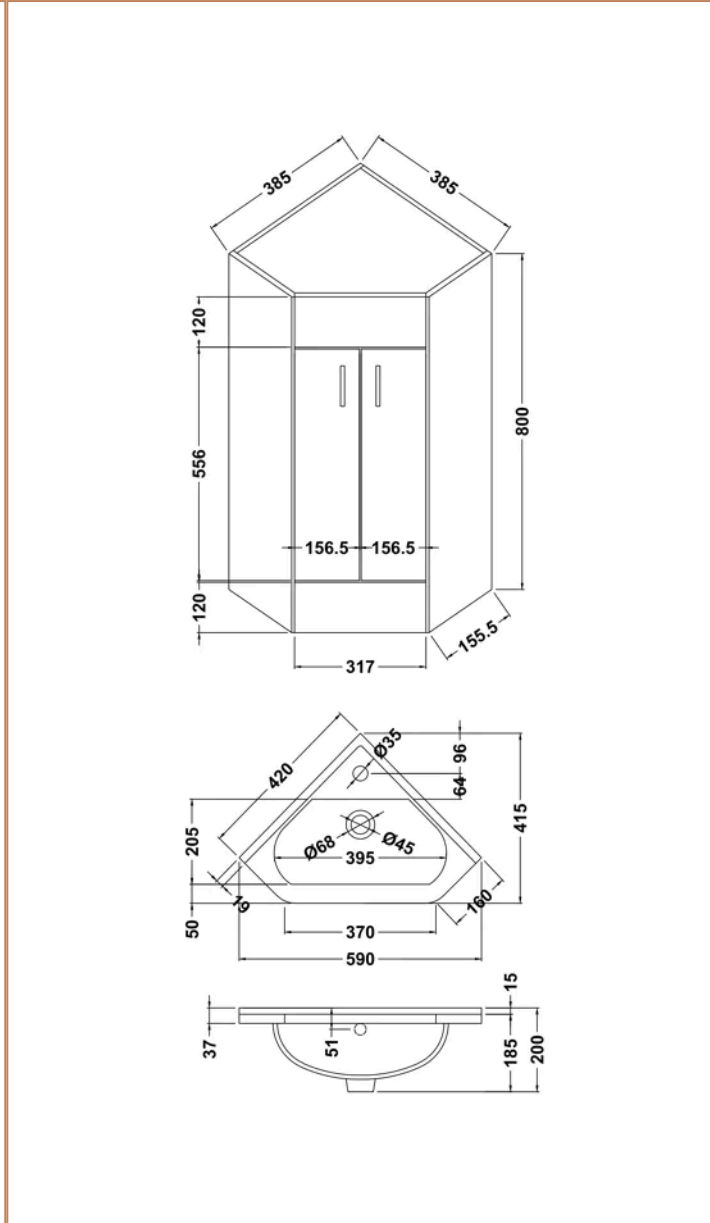

Sales Code: FUZMA001

Barcode: 5056678404041

Brand: nuie

Description: nuie Deco 367mm Floor Standing Cloakroom Suite

Technical Drawing Not Available

Product Dimensions

Product	800 x 367 x 367mm (H x W x D)
Nett Weight	0.01 kg
Packaged Weight	0.01 kg

Product Details

Country of Origin	China
Product Material	Polypropylene, Vitreous China
Colour/Finish	Gloss White
Mount Type	Floor
Style	Contemporary
Handle Type	D Shape
Fixings Included	Yes
Construction Method	Cam & Wood Dowel
Cistern Fittings	Loose 6/3L
Cistern Lever Type	Plastic Chrome Plated
Construction Type	Rigid
Flush Operating Type	Push Button
Handles Included	Yes
Includes Seat	Yes
Material Thickness	16 mm
No. Doors	2
No. Of Tapholes	1
No. Shelves	1
Number Of Bowls	1
Number Of Shelves	1
Pan Trap Style	P-Trap
Pan Type	Open To Wall
Tap Included	No
Toilet Seat Function	Soft Close
Toilet Seat Hinge Material	Polypropylene
Toilet Seat Hinge Type	Bottom & Top Fix
Toilet Seat Type	Round
Waste Included	No
Waste Shape	Round

Sales Code: NVC180A

Barcode: 5060272823320

Brand: nuie

Description: nuie Mayford Gloss White Floor Standing 2 Door Corner Vanity Unit With Ceramic Basin

Product Dimensions

Product	837 x 590 x 415mm (H x W x D)
Packaged	840 x 410 x 560mm (H x W x D)
Nett Weight	22.26 kg
Packaged Weight	23.76 kg

Product Details

Country of Origin	China
Product Material	Mfc Painted Gloss
Colour/Finish	Gloss White
Mount Type	Floor
Style	Contemporary
Handle Type	D Shape
Construction Method	Cam & Wood Dowel
Ce Certified	No
Construction Type	Rigid
Handles Included	Yes
Inner Bowl Height	100 mm
Leg Set Included	No
Legs Included	No
Material Thickness	16 mm
No. Doors	2
No. Of Tapholes	1
No. Shelves	1
Number Of Bowls	1
Number Of Shelves	1
Overflow Included	Yes
Tap Included	No
Waste Included	No
Waste Shroud	No