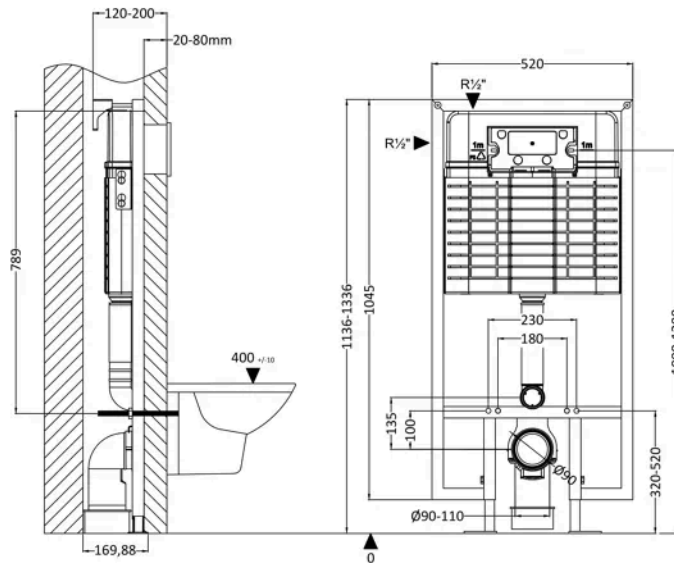

Brand: Hudson Reed

Description: Hudson Reed Grace Rimless Wall Hung Toilet

Product Dimensions

Product	355 x 350 x 490mm (H x W x D)
Packaged	490 x 365 x 430mm (H x W x D)
Nett Weight	20.5 kg
Packaged Weight	21.2 kg

Brand: Hudson Reed

Description: Hudson Reed Dual Flush Concealed Cistern With Frame

Product Dimensions

Product	1136 x 520 x 204mm (H x W x D)
Packaged	160 x 560 x 160mm (H x W x D)
Nett Weight	11.17 kg
Packaged Weight	11.17 kg

Product Details

Country of Origin	China
Product Material	Stainless Steel
Colour/Finish	Chrome
Style	Contemporary

Sales Code: XTY009PS

Barcode: 505621185262

Brand: Hudson Reed

Description: Hudson Reed Square Chrome Dual Flush Push Button

Product Dimensions

Product	170 x 267 x 11mm (H x W x D)
Packaged	50 x 220 x 290mm (H x W x D)
Nett Weight	0.5 kg
Packaged Weight	0.5 kg

Product Details

Country of Origin	United Kingdom
Product Material	Stainless Steel
Colour/Finish	Chrome
Style	Contemporary