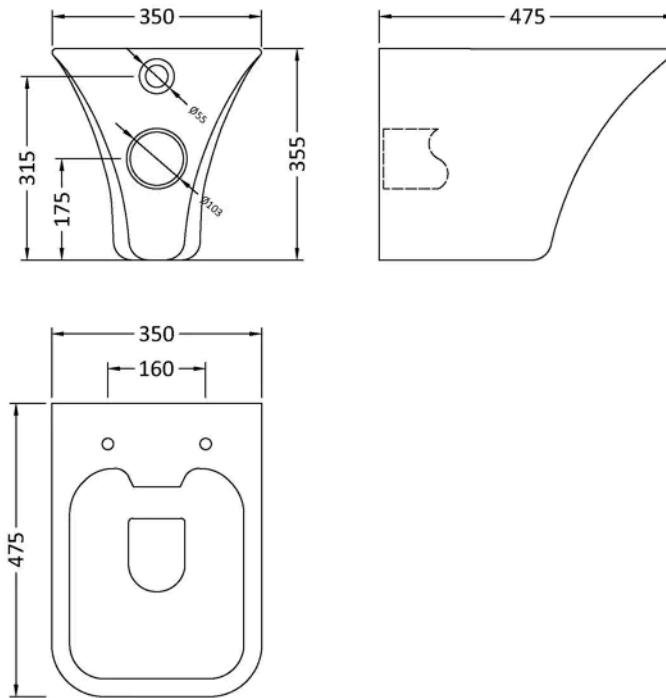

Sales Code: NCT140

Barcode: 5055275885314

Brand: Hudson Reed

Description: Hudson Reed Grace Rimless Wall Hung Toilet

Product Dimensions

Product	355 x 350 x 490mm (H x W x D)
Packaged	490 x 365 x 430mm (H x W x D)
Nett Weight	20.5 kg
Packaged Weight	21.2 kg

Product Details

Country of Origin	Turkey
Product Material	Vitreous China
Colour/Finish	White
Style	Contemporary
Ce Certified	Yes
Includes Seat	Yes
Pan Type	Wall Hung