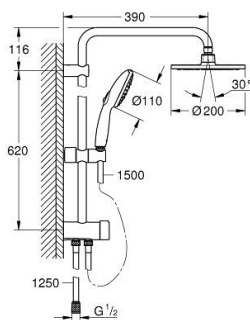

27 389 003 TEMPESTA SYSTEM 200 FLEX SHOWER SYSTEM WITH DIVERTER FOR WALL MOUNTING

PRODUCT DESCRIPTION

- Colour: Chrome
- Consisting of:
 - horizontal 390 mm shower arm, adjustable before installation
 - change by diverter between hand shower, head shower or head shower Eco setting
 - head shower Tempesta Cosmopolitan 200 (27 541)
 - Rain spray pattern
 - maximum flow rate (at 3 bar): 9.5 l/min
 - with ball joint
 - rotation angle $\pm 15^\circ$
 - hand shower Tempesta 110 (28 261)
 - spray patterns: Rain, Jet, Massage
 - maximum flow rate (at 3 bar): 13.5 l/min
 - adjustable height via gliding element
 - distance between diverter and upper bracket: 620 mm
 - shower hose Relexaflex 1500 mm (28 151)
 - shower hose Relexaflex 1250 mm (28 150)
- flexible installation: connection to tap / wall union for water supply with 1/2" thread of the 1250 mm shower hose
- GROHE SmartSwitch - easily rotate the dial to enjoy your preferred spray option
- GROHE DreamSpray - perfect spray pattern
- ShockProof silicone ring prevents damage caused by a shower falling
- GROHE LongLife finish
- GROHE SpeedClean - effortless limescale removal
- Inner WaterGuide - inner insulation for surface protection
- maximum flow rate (at 3 bar): 13.5 l/min
- minimum flow rate 7 l/min.

27 389 003 TEMPESTA SYSTEM 200 FLEX SHOWER SYSTEM WITH DIVERTER FOR WALL MOUNTING

SPARE PARTS, November 2021 – now

- 1: Strainer (Spare part-nr. 0700200M)
 - 2: Sliding piece (Spare part-nr. 48609000)
 - 3: Diverter (Spare part-nr. 48338000)
 - 4: Spacer (Spare part-nr. 26496000)*
- * Optional accessories