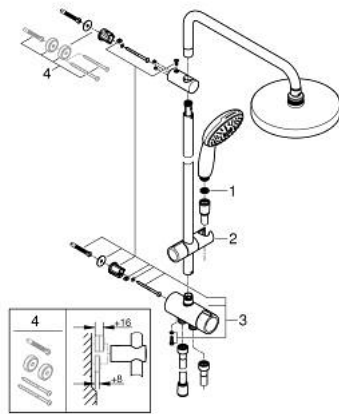

27 389 003 TEMPESTA SYSTEM 200 FLEX SHOWER SYSTEM WITH DIVERTER FOR WALL MOUNTING

PRODUCT DESCRIPTION

- Colour: Chrome
- Consisting of:
 - horizontal 390 mm shower arm, adjustable before installation
 - change by diverter between hand shower, head shower or head shower Eco setting
 - head shower Tempesta Cosmopolitan 200 (27 541)
 - Rain spray pattern
 - maximum flow rate (at 3 bar): 9.5 l/min
 - with ball joint
 - rotation angle $\pm 15^\circ$
 - hand shower Tempesta 110 (28 261)
 - spray patterns: Rain, Jet, Massage
 - maximum flow rate (at 3 bar): 13.5 l/min
 - adjustable height via gliding element
 - distance between diverter and upper bracket: 620 mm
 - shower hose Relexaflex 1500 mm (28 151)
 - shower hose Relexaflex 1250 mm (28 150)
- flexible installation: connection to tap / wall union for water supply with 1/2" thread of the 1250 mm shower hose
- GROHE SmartSwitch - easily rotate the dial to enjoy your preferred spray option
- GROHE DreamSpray - perfect spray pattern
- ShockProof silicone ring prevents damage caused by a shower falling
- GROHE LongLife finish
- GROHE SpeedClean - effortless limescale removal
- Inner WaterGuide - inner insulation for surface protection
- maximum flow rate (at 3 bar): 13.5 l/min
- minimum flow rate 7 l/min.

27 389 003 TEMPESTA SYSTEM 200 FLEX SHOWER SYSTEM WITH DIVERTER FOR WALL MOUNTING

SPARE PARTS, November 2021 – now

- 1: Strainer (Spare part-nr. 0700200M)
 - 2: Sliding piece (Spare part-nr. 48609000)
 - 3: Diverter (Spare part-nr. 48338000)
 - 4: Spacer (Spare part-nr. 26496000)*
- * Optional accessories