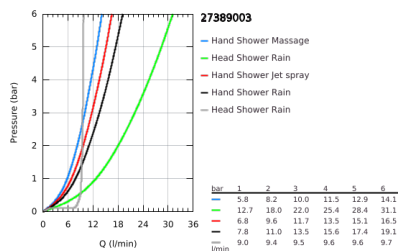

27 389 003 TEMPESTA SYSTEM 200 FLEX SHOWER SYSTEM WITH DIVERTER FOR WALL MOUNTING

PRODUCT DESCRIPTION

- Colour: Chrome
- Consisting of:
 - horizontal 390 mm shower arm, adjustable before installation
 - change by diverter between hand shower, head shower or head shower Eco setting
 - head shower Tempesta Cosmopolitan 200 (27 541)
 - Rain spray pattern
 - maximum flow rate (at 3 bar): 9.5 l/min
 - with ball joint
 - rotation angle $\pm 15^\circ$
 - hand shower Tempesta 110 (28 261)
 - spray patterns: Rain, Jet, Massage
 - maximum flow rate (at 3 bar): 13.5 l/min
 - adjustable height via gliding element
 - distance between diverter and upper bracket: 620 mm
 - shower hose Relexaflex 1500 mm (28 151)
 - shower hose Relexaflex 1250 mm (28 150)
- flexible installation: connection to tap / wall union for water supply with 1/2" thread of the 1250 mm shower hose
- GROHE SmartSwitch - easily rotate the dial to enjoy your preferred spray option
- GROHE DreamSpray - perfect spray pattern
- ShockProof silicone ring prevents damage caused by a shower falling
- GROHE LongLife finish
- GROHE SpeedClean - effortless limescale removal
- Inner WaterGuide - inner insulation for surface protection
- maximum flow rate (at 3 bar): 13.5 l/min
- minimum flow rate 7 l/min.

27 389 003 TEMPESTA SYSTEM 200 FLEX SHOWER SYSTEM WITH DIVERTER FOR WALL MOUNTING

SPARE PARTS, November 2021 – now

- 1: Strainer (Spare part-nr. 0700200M)
 - 2: Sliding piece (Spare part-nr. 48609000)
 - 3: Diverter (Spare part-nr. 48338000)
 - 4: Spacer (Spare part-nr. 26496000)*
- * Optional accessories